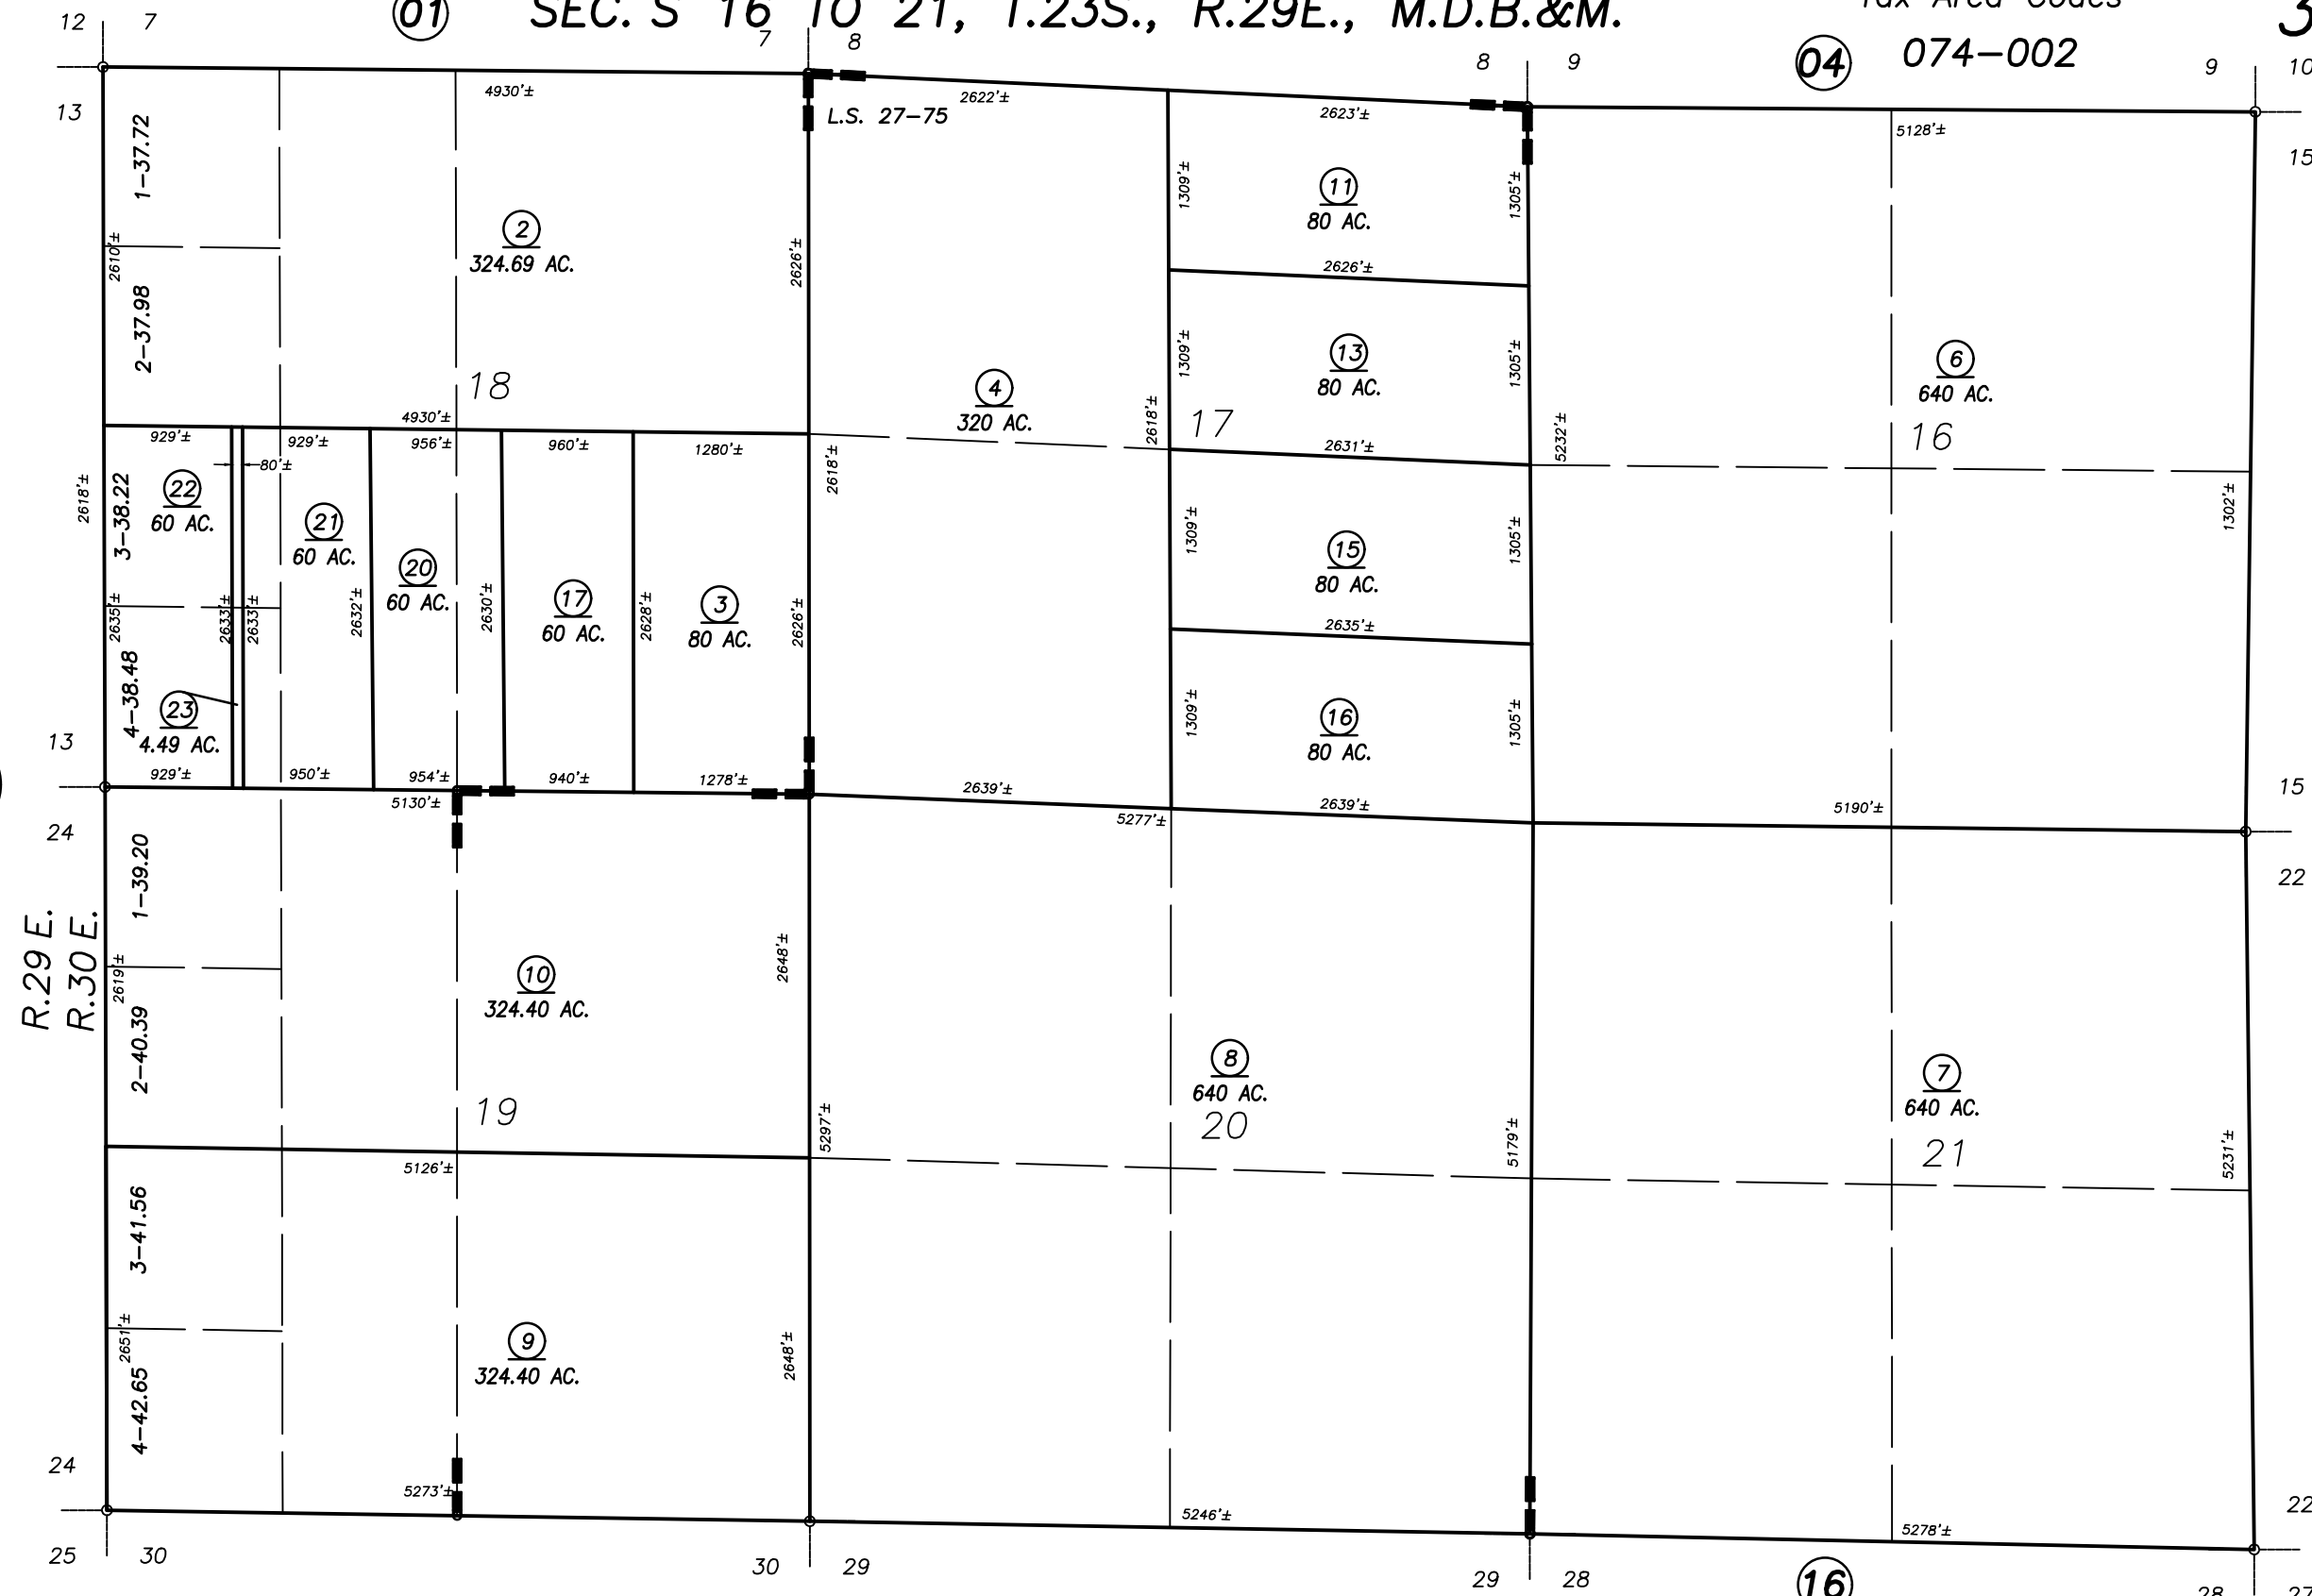

DISCLAIMER
 THIS MAP WAS PREPARED FOR LOCAL PROPERTY ASSESSMENT PURPOSES ONLY AND THE PARCELS SHOWN HEREON MAY NOT COMPLY WITH STATE AND LOCAL SUBDIVISION ORDINANCES, AND NO LIABILITY IS ASSUMED FOR THE USE OF THE INFORMATION SHOWN HEREON. R & T CODE SEC. 327, 408.3, ETC.

SEC.'S 16 TO 21, T.23S., R.29E., M.D.B.&M.

Tax Area Codes

325-18

04 074-002

Bk. 344

R.29 E.
R.30 E.

POR. RECORD OF SURVEY, L.S. 1-70

VICINITY OF CALIFORNIA HOT SPRINGS
 ASSESSOR'S MAPS BK. 325 , PG. 18
 COUNTY OF TULARE, CALIFORNIA, U.S.A.