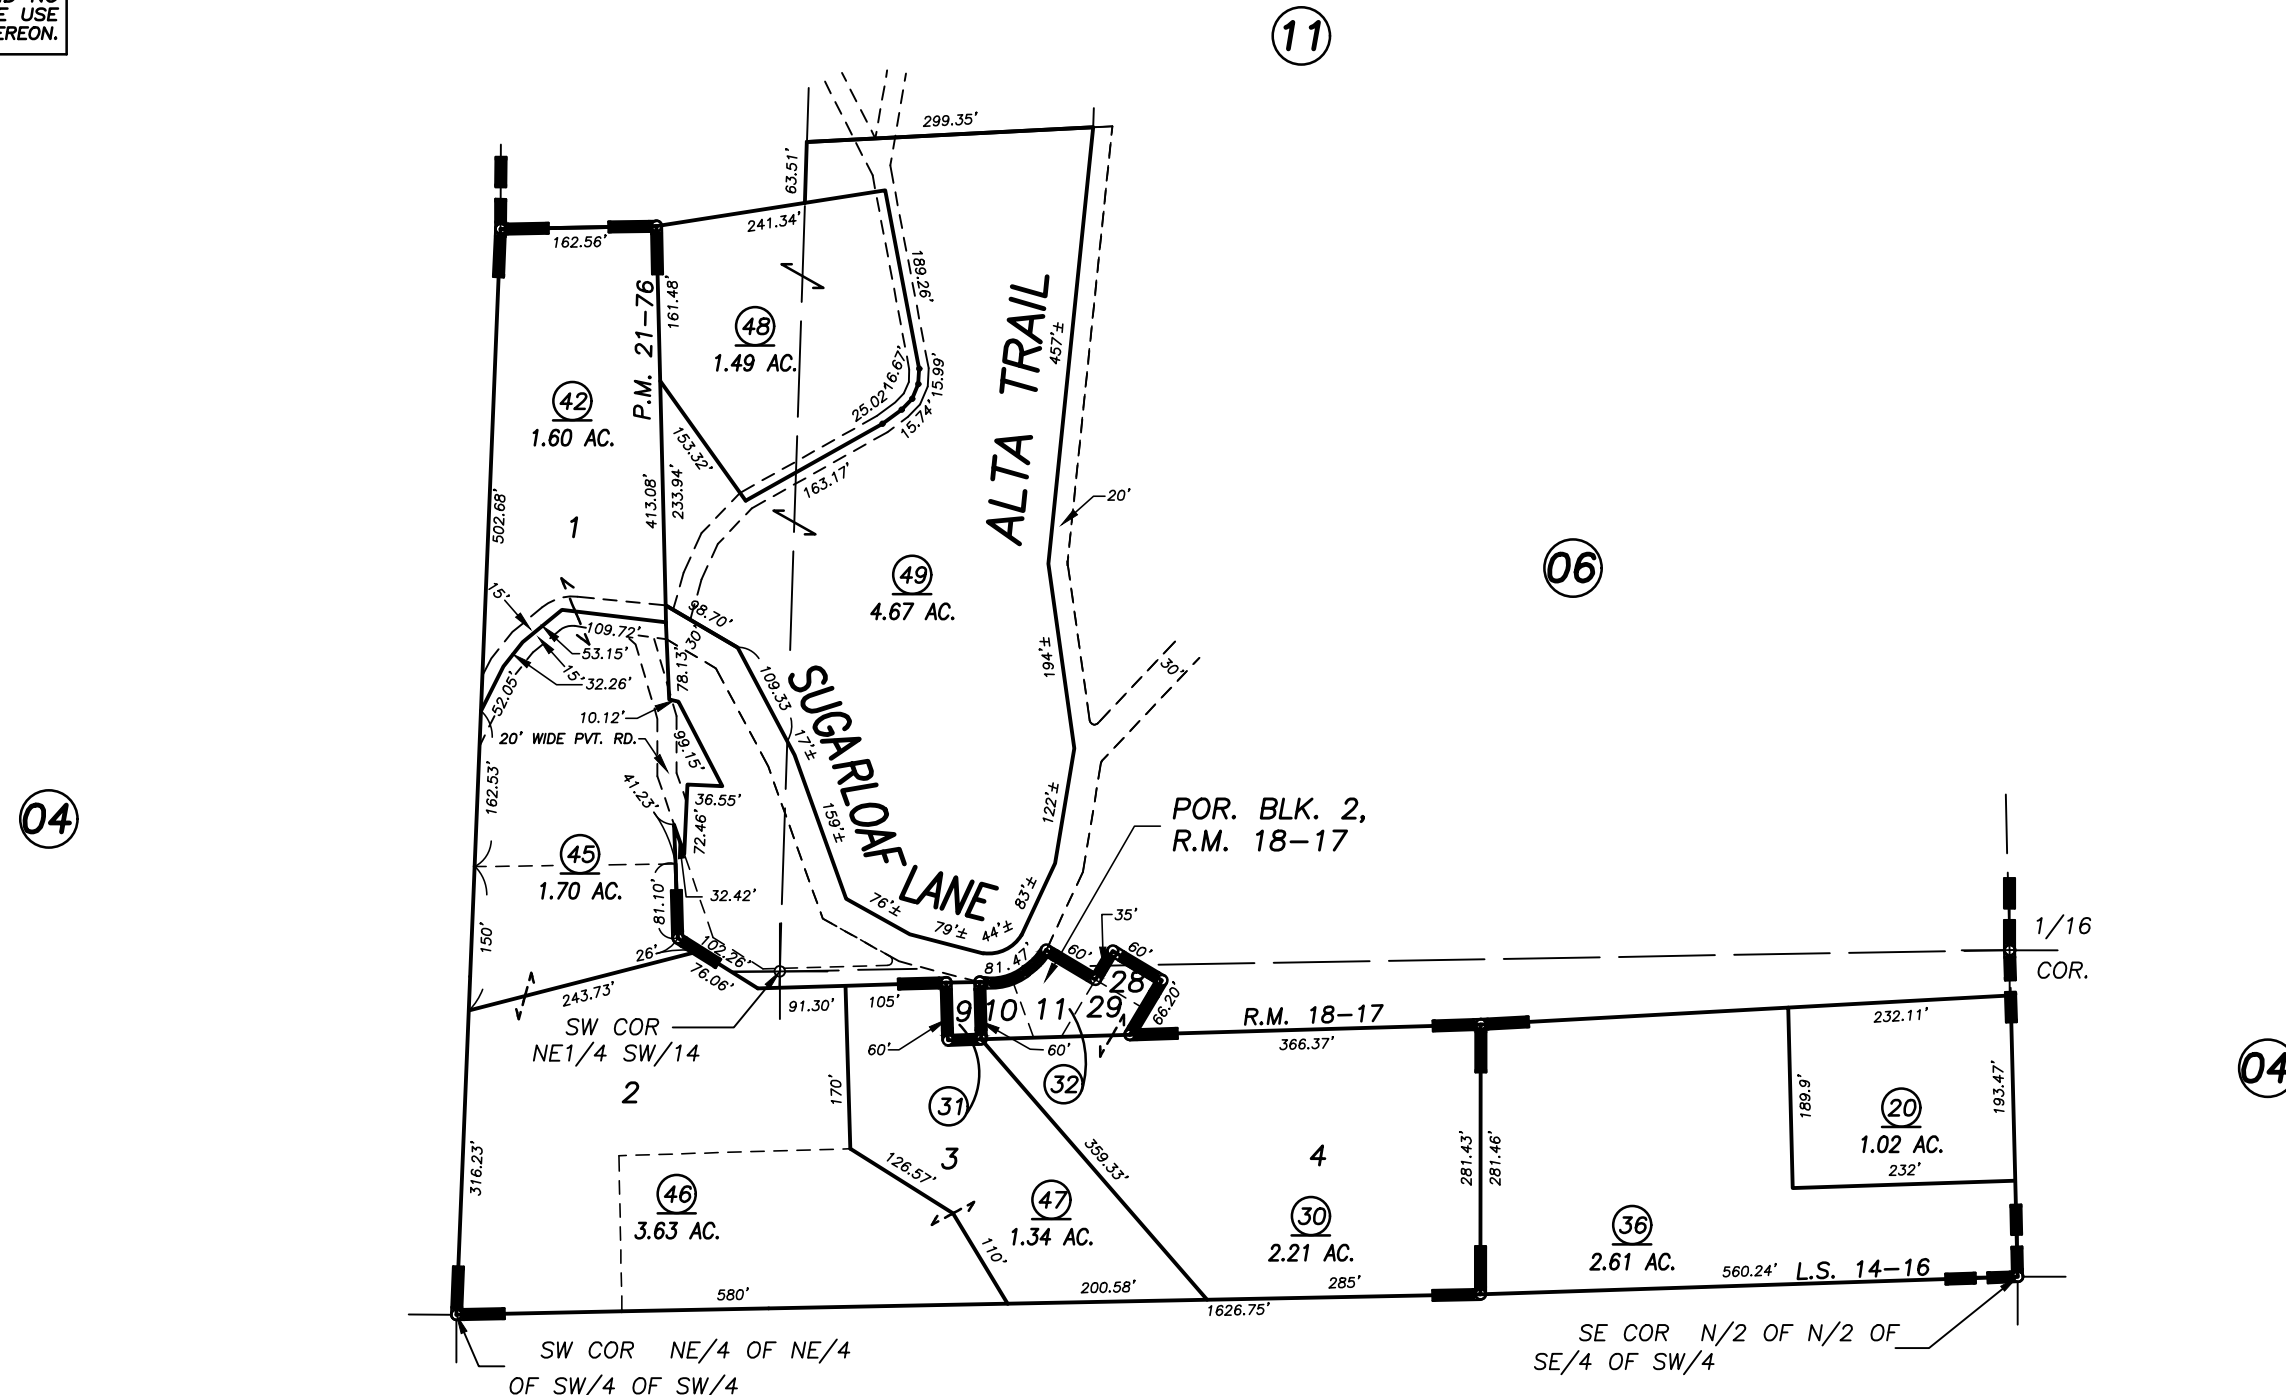

DISCLAIMER
 THIS MAP WAS PREPARED FOR LOCAL PROPERTY ASSESSMENT PURPOSES ONLY AND THE PARCELS SHOWN HEREON MAY NOT COMPLY WITH STATE AND LOCAL SUBDIVISION ORDINANCES, AND NO LIABILITY IS ASSUMED FOR THE USE OF THE INFORMATION SHOWN HEREON.

POR. W 1/2 SEC. 14, T.24 S., R.31 E., M.D.B. & M.

Tax Area Code 326-05
 111-001

POR. SUGARLOAF MOUNTAIN PARK SUB. NO. 1, R.M. 18-17
 PARCEL MAP 2075, P.M. 21-76
 POR. RECORD OF SURVEY, L.S. 14-16

VICINITY OF SUGARLOAF
 ASSESSOR'S MAPS BK. 326 , PG. 05
 COUNTY OF TULARE, CALIFORNIA, U.S.A.

NOTE: Assessor's Parcel Numbers Shown in Circles (1) (123)
 Assessor's Block Numbers Shown in Ellipses

2009-0083175	09/27/2011	CBT
REVISION	DATE	TECH