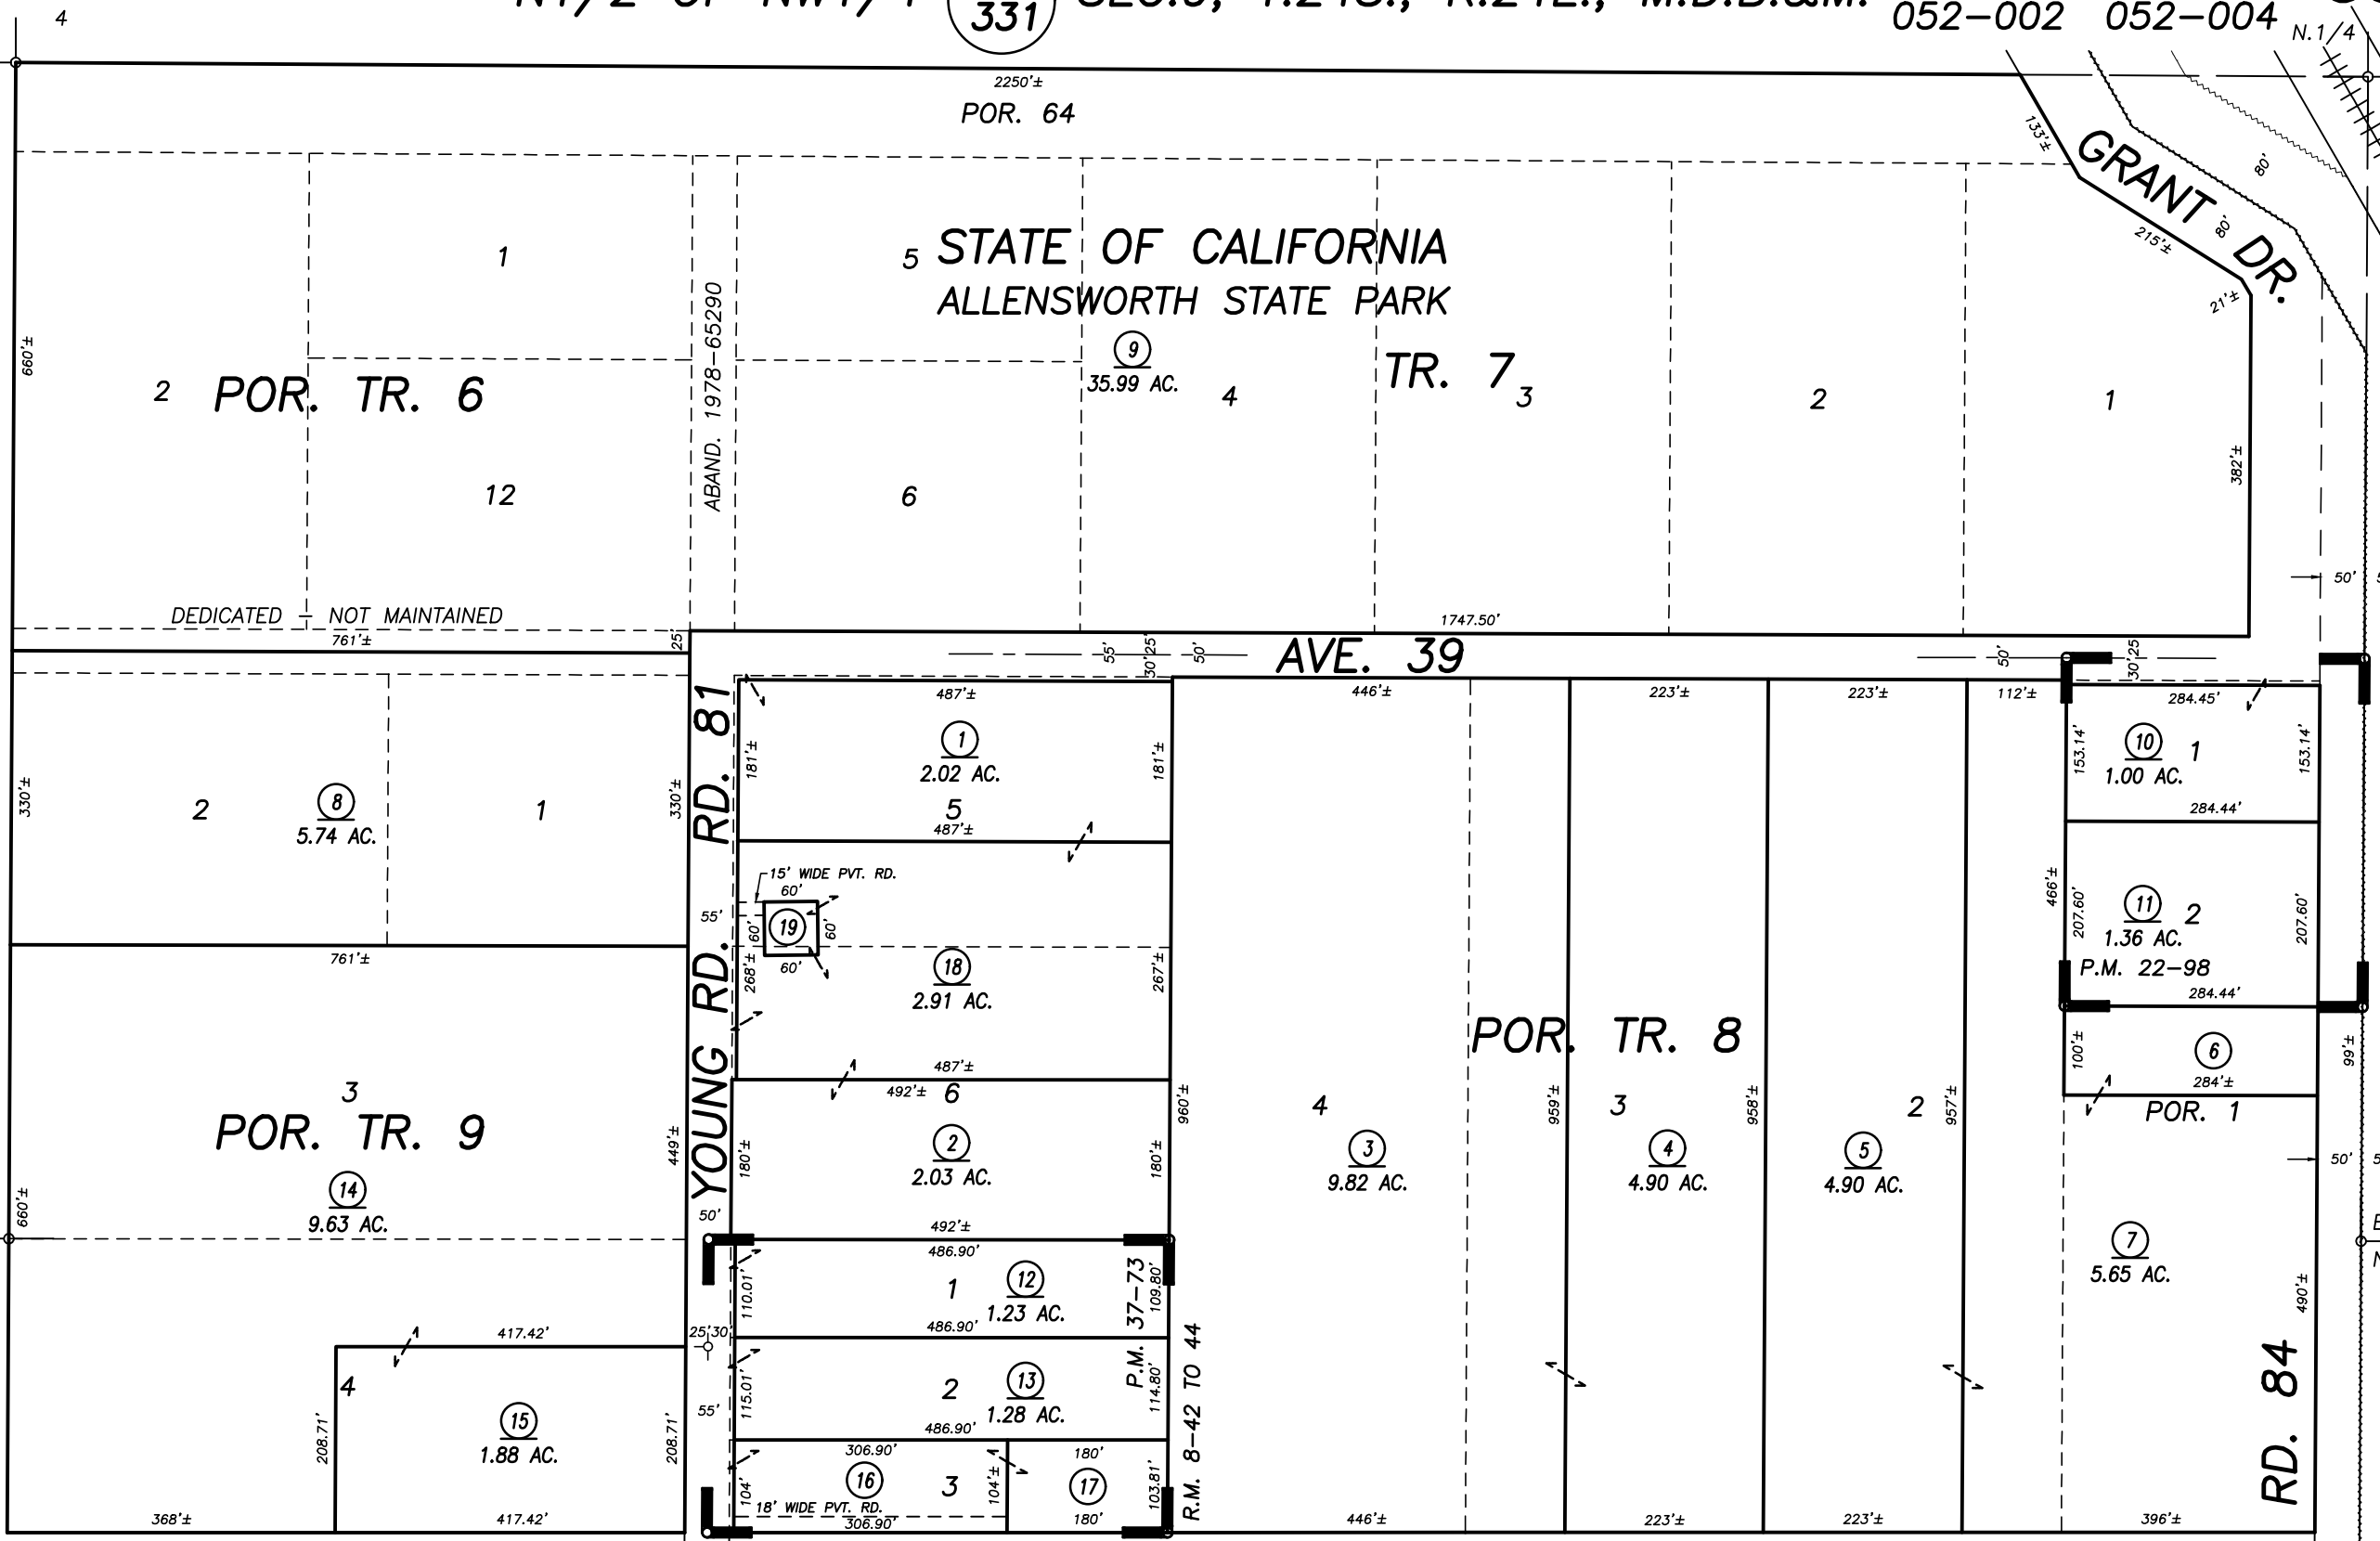

**DISCLAIMER**  
THIS MAP WAS PREPARED FOR LOCAL PROPERTY ASSESSMENT PURPOSES ONLY AND THE PARCELS SHOWN HEREON MAY NOT COMPLY WITH STATE AND LOCAL SUBDIVISION ORDINANCES, AND NO LIABILITY IS ASSUMED FOR THE USE OF THE INFORMATION SHOWN HEREON.

POR. CALIFORNIA COLONY & HOME PROMOTING ASSOCIATION, R.M. 8-42 TO 44  
 PARCEL MAP NO. 2197, P.M. 22-98  
 PARCEL MAP NO. 3670, P.M. 37-73

VICINITY OF ALLENSWORTH  
 ASSESSOR'S MAPS BK. 333 , PG. 44  
 COUNTY OF TULARE, CALIFORNIA, U.S.A.