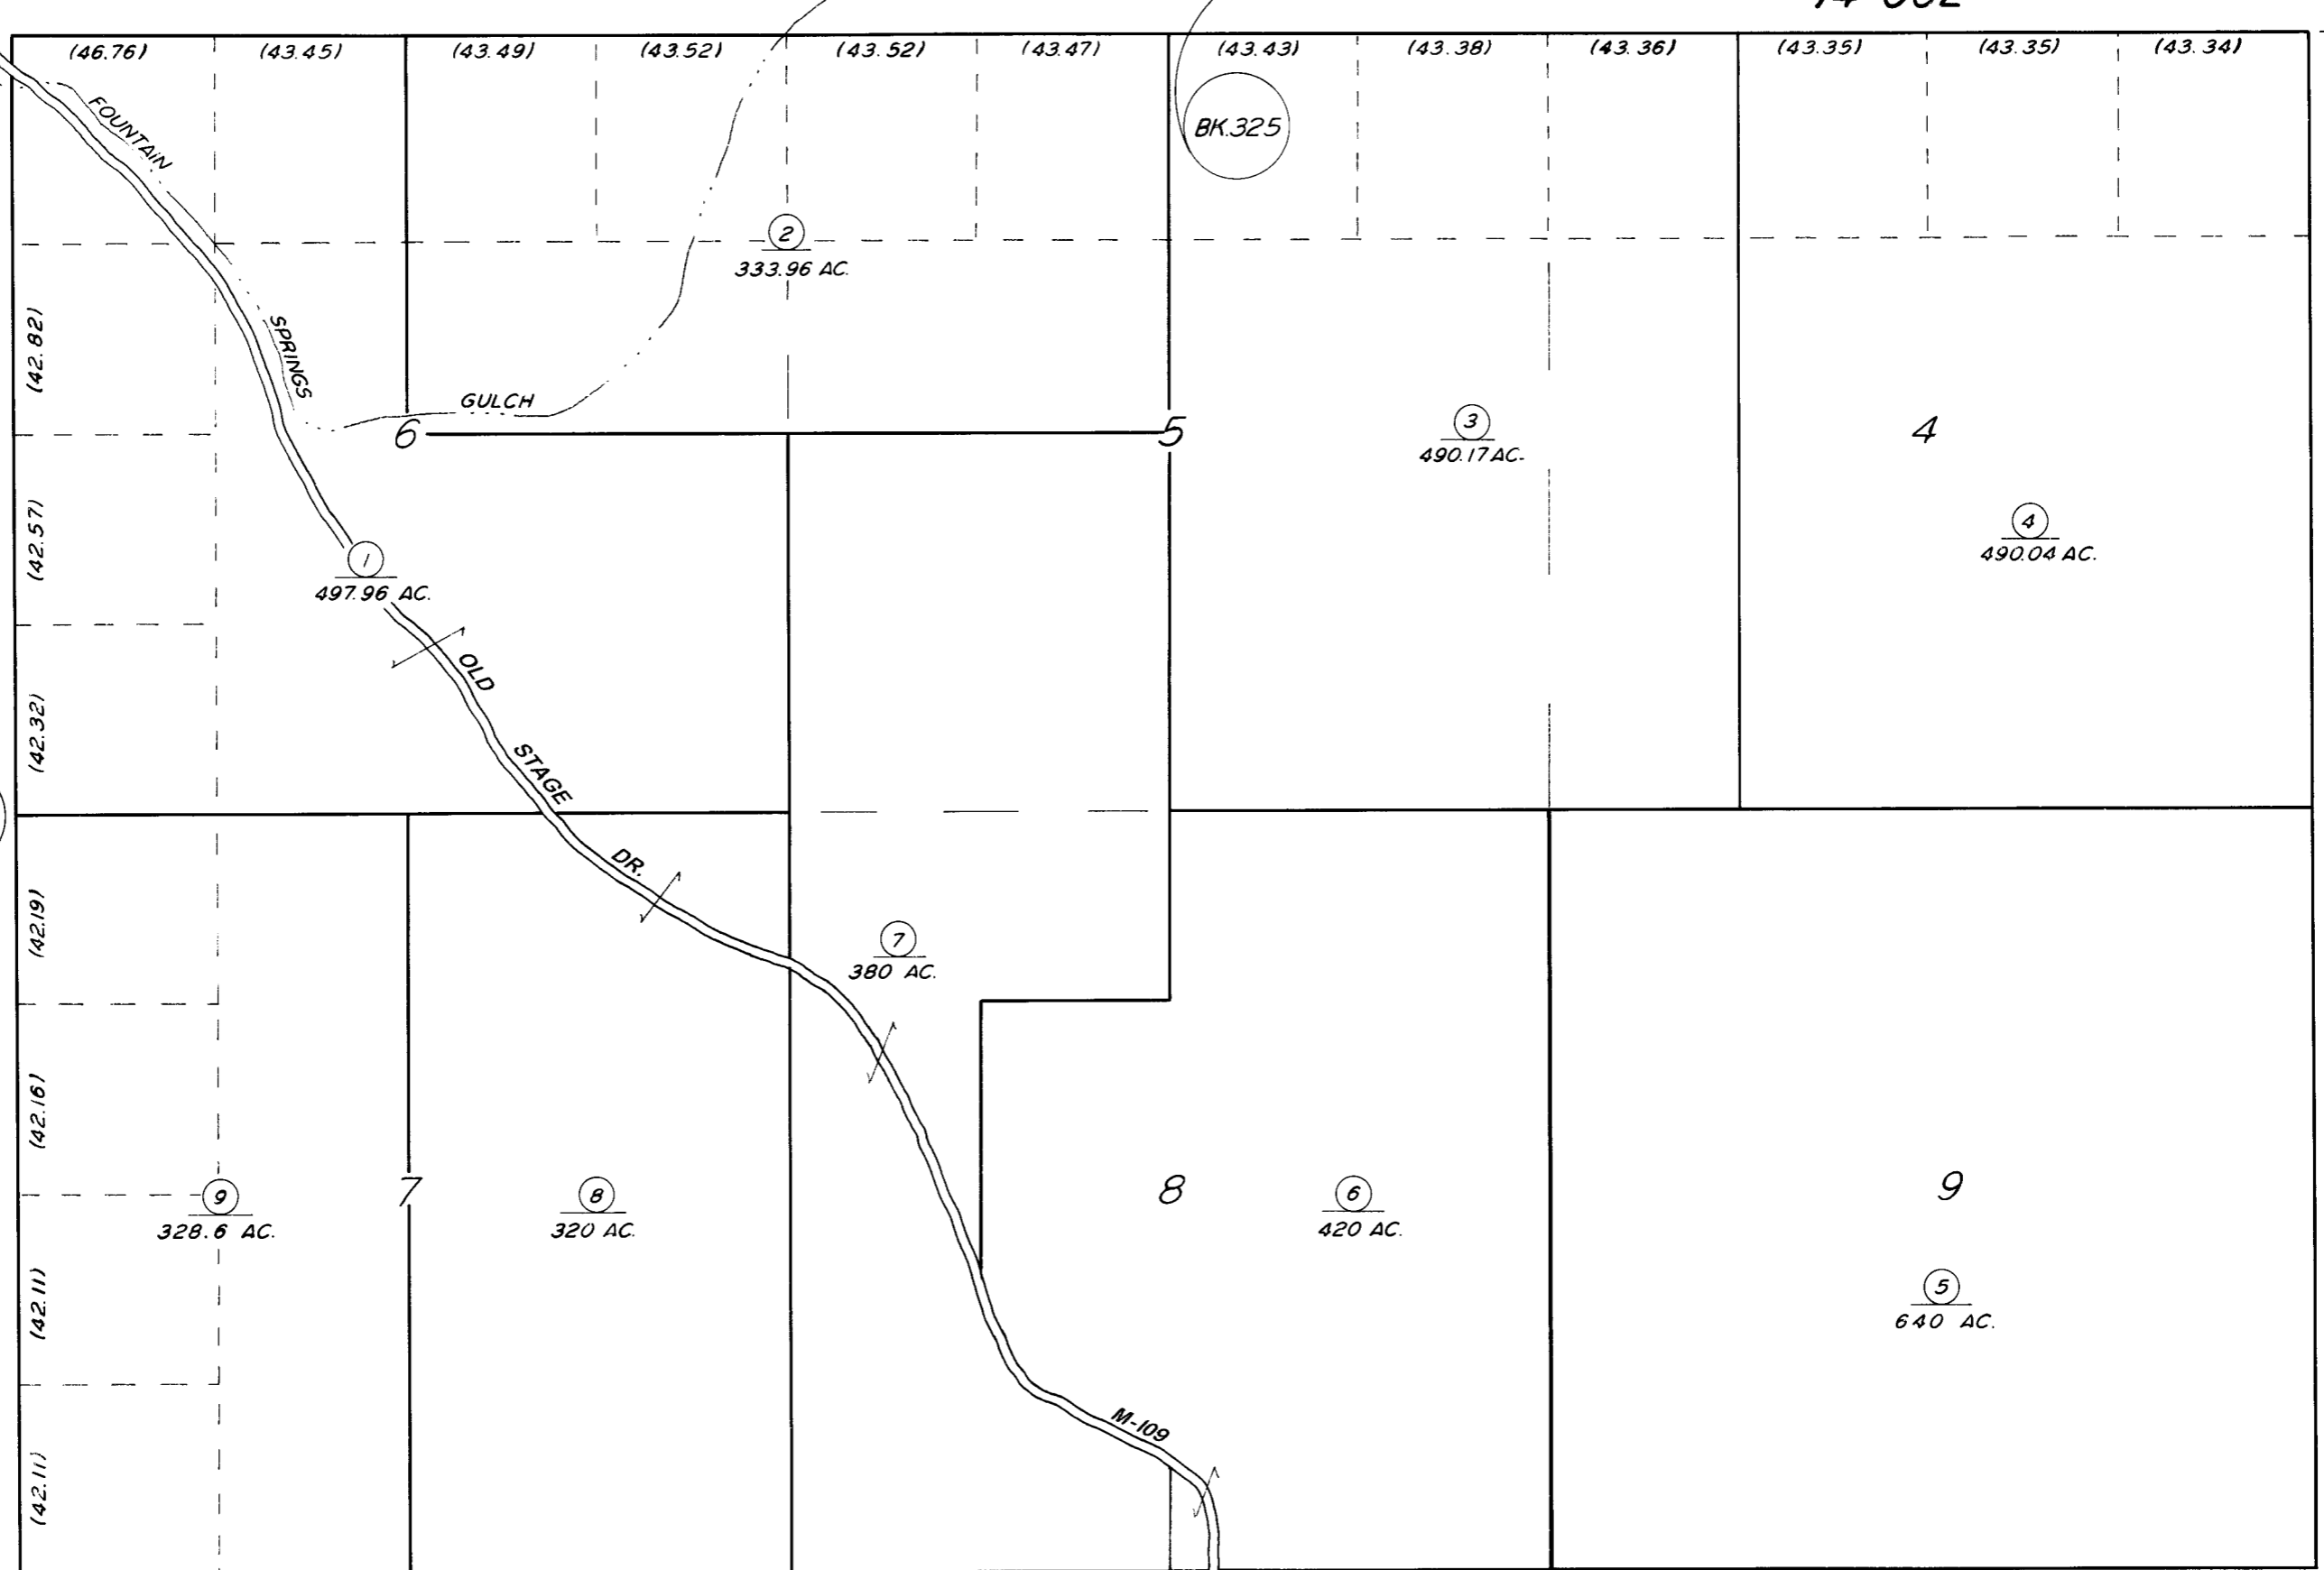

DISCLAIMER
 THIS MAP WAS PREPARED FOR LOCAL PROPERTY ASSESSMENT PURPOSES ONLY. THE PARCELS SHOWN HEREON MAY NOT COMPLY WITH STATE AND LOCAL SUBDIVISION ORDINANCES. NO LIABILITY IS ASSUMED FOR THE USE OF THE INFORMATION HEREON.

REVISED: 09/05/2013
 REASON: 1989-PRN6667
 CAD TECH: JRS

SEC.'S 4 TO 9, T.24 S., R.29E., M.D.B.&M.

TAX CODE AREA **344-07**
 74-002

BK.342

08

R.28E.
 R.29E.

ASSESSOR'S MAPS BK. 344, PG. 07.
 COUNTY OF TULARE, CALIF.

NOTE -- ASSESSOR'S BLOCK NUMBERS SHOWN IN ELLIPSES
 ASSESSOR'S PARCEL NUMBERS SHOWN IN CIRCLES