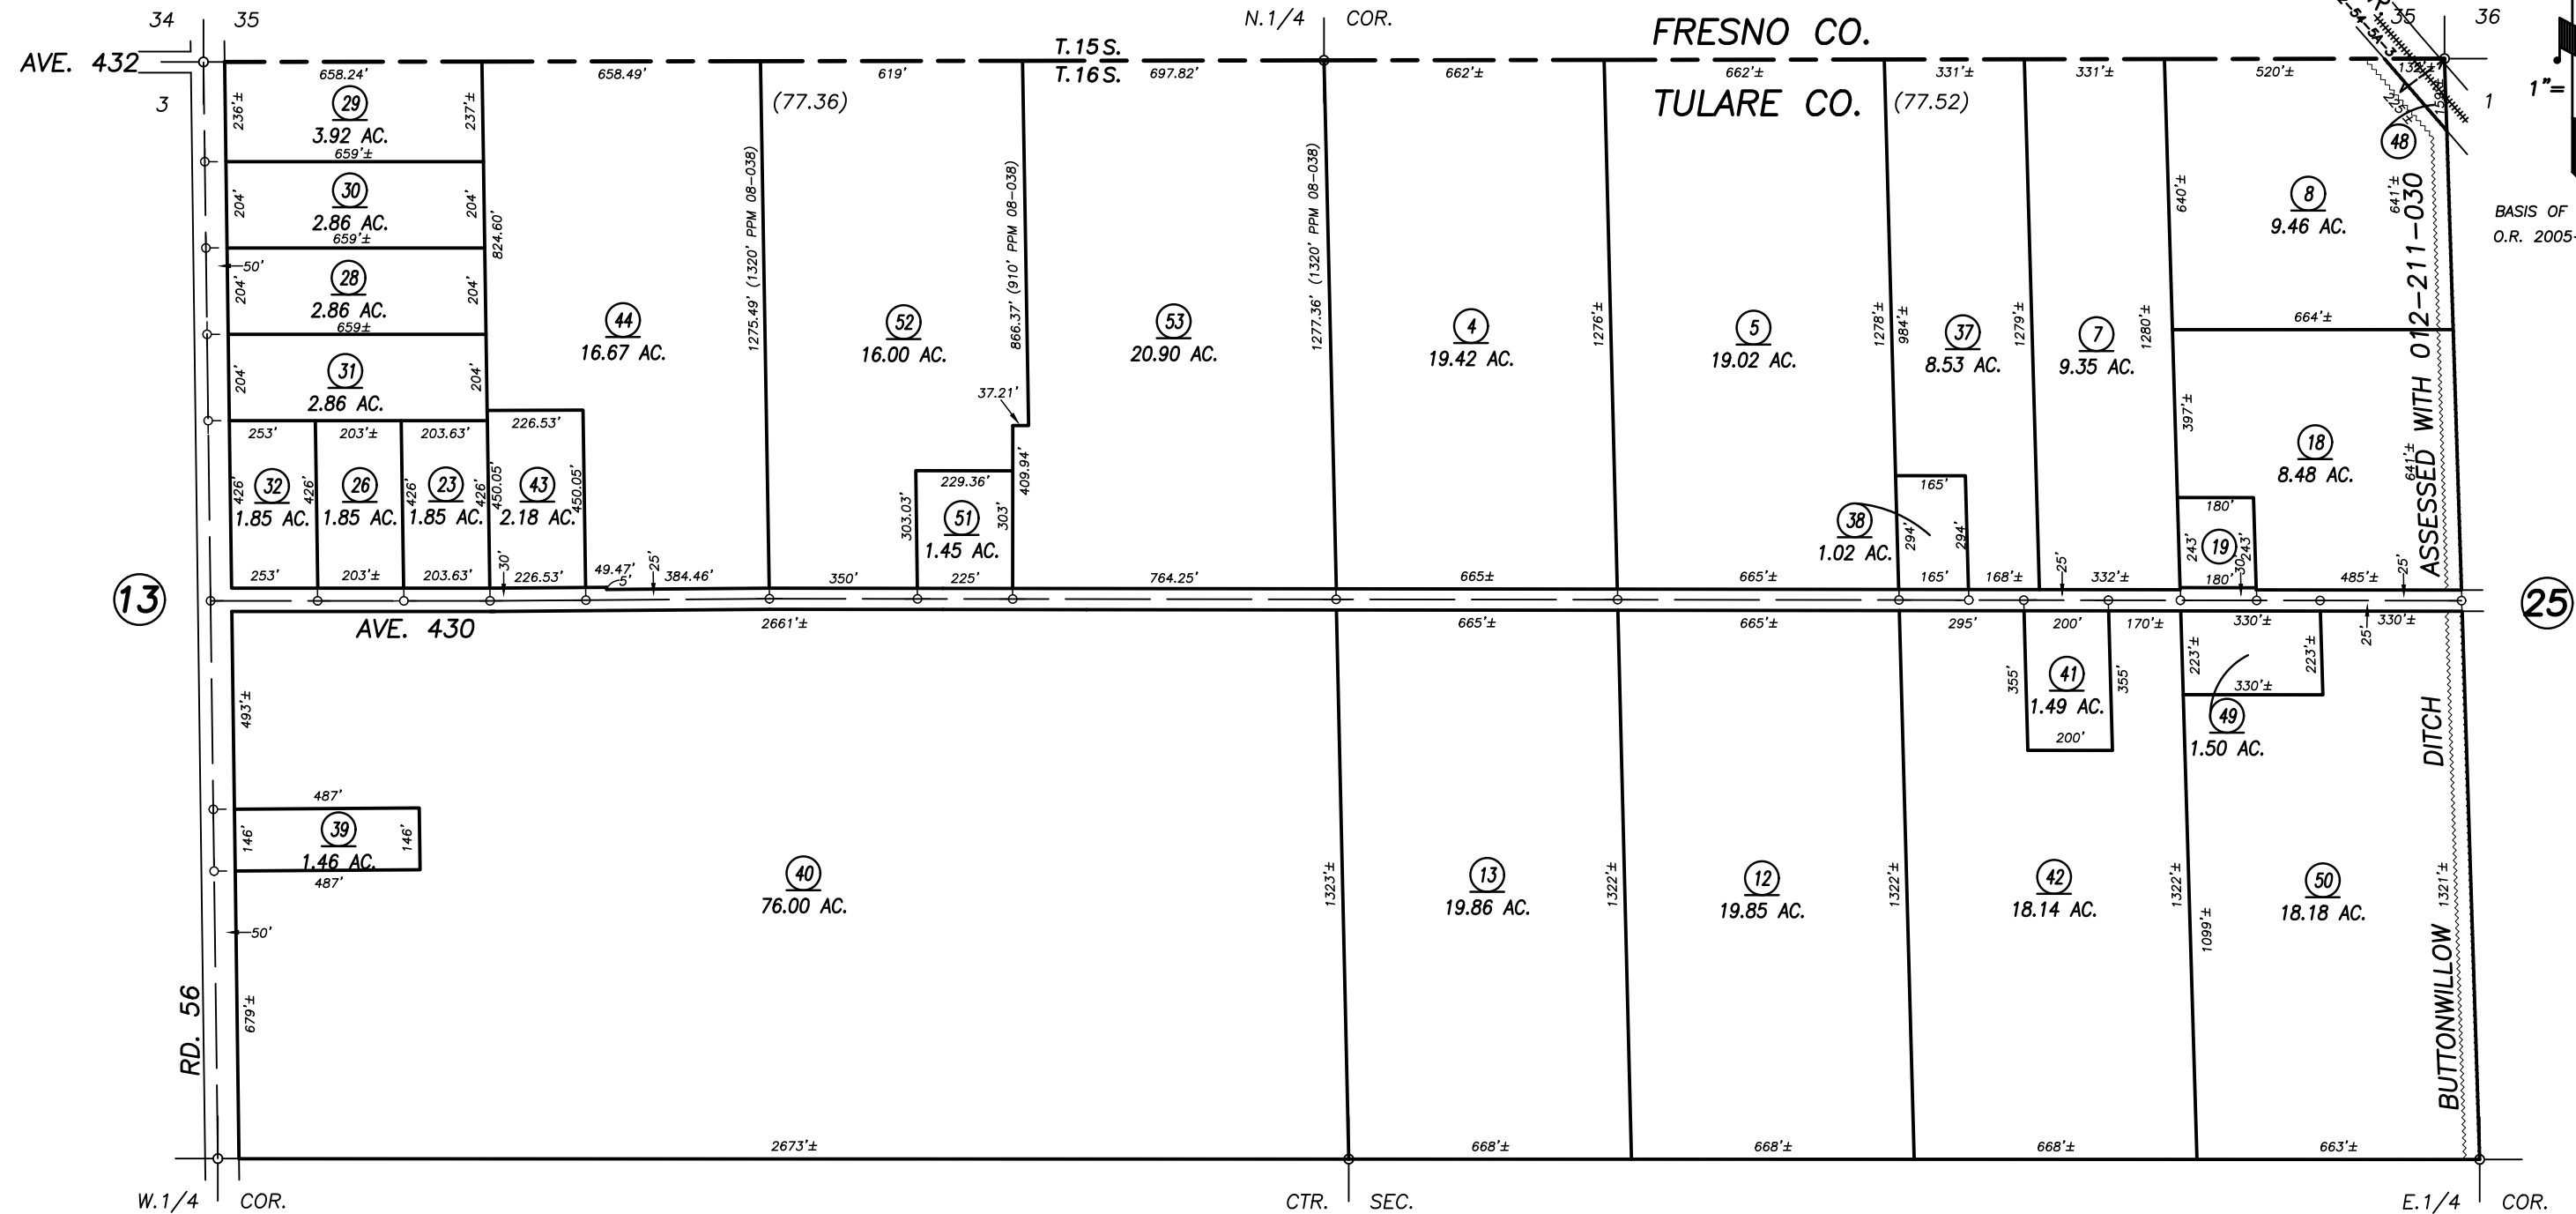

**DISCLAIMER**  
THIS MAP WAS PREPARED FOR LOCAL PROPERTY ASSESSMENT PURPOSES ONLY AND THE PARCELS SHOWN HEREON MAY NOT COMPLY WITH STATE AND LOCAL SUBDIVISION ORDINANCES, AND NO LIABILITY IS ASSUMED FOR THE USE OF THE INFORMATION SHOWN HEREON. R & T CODE SEC. 327, 408.3, ETC.

VICINITY OF REEDLEY  
ASSESSOR'S MAPS BK. 012 , PG. 19  
COUNTY OF TULARE, CALIFORNIA, U.S.A.