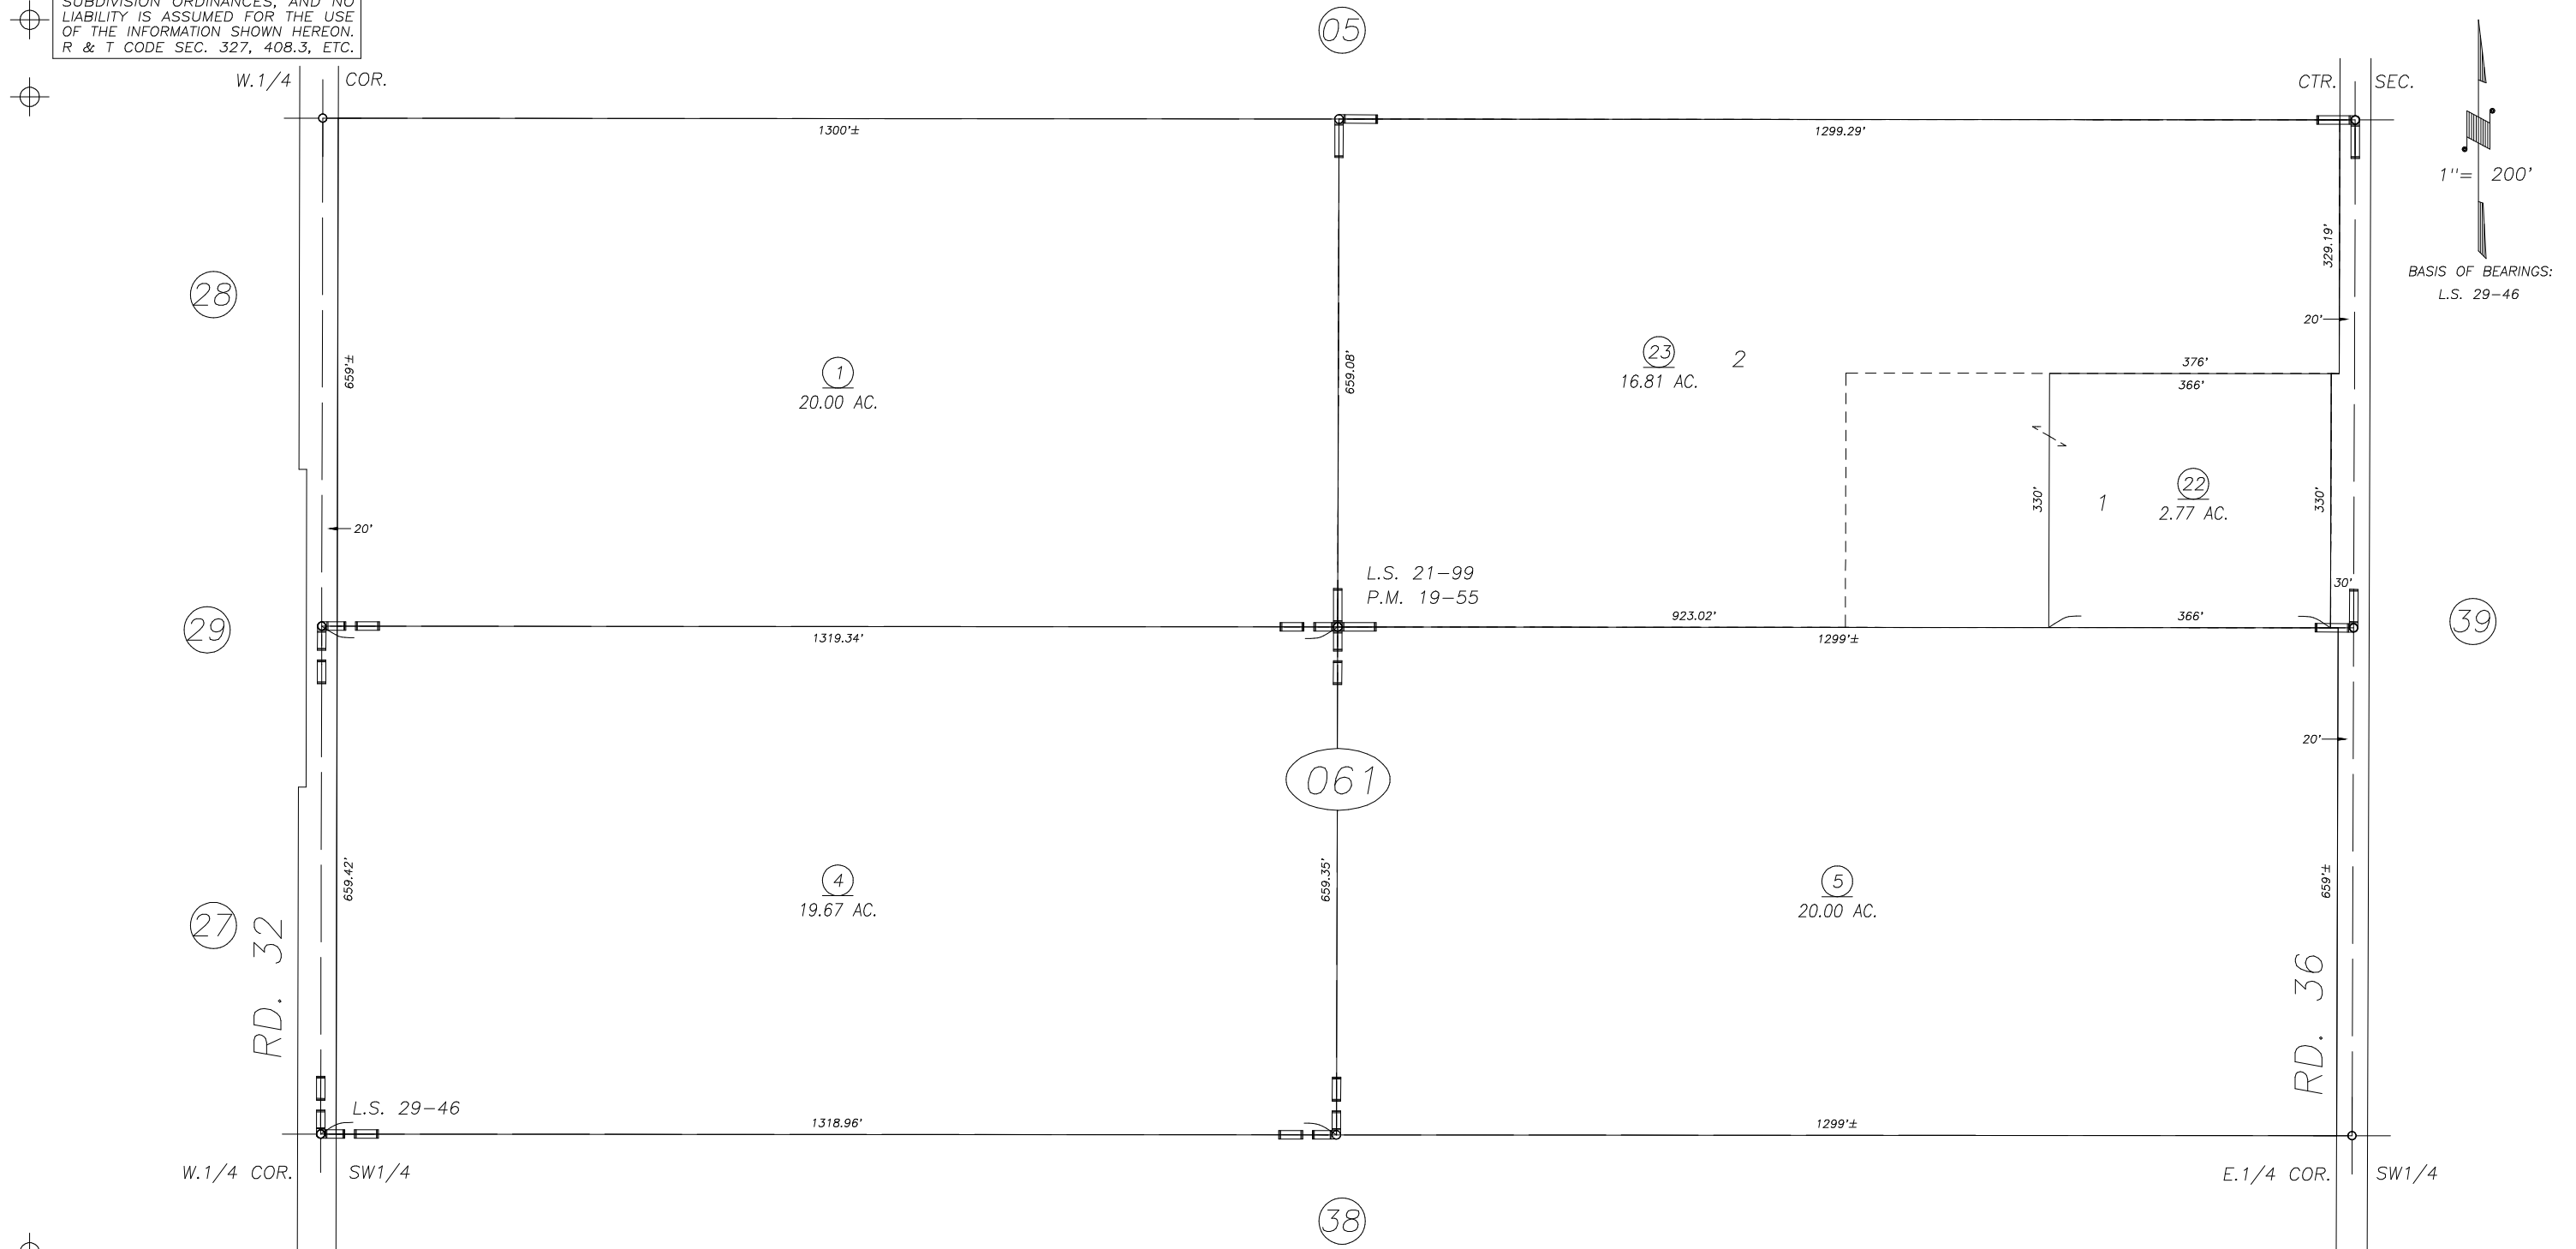

N.1/2 OF SW.1/4 SEC.20, T.16S., R.23E., M.D.B.&M.

Tax Area Codes 028-06
100-002

DISCLAIMER
THIS MAP WAS PREPARED FOR LOCAL
PROPERTY ASSESSMENT PURPOSES ONLY
AND THE PARCELS SHOWN HEREON MAY
NOT COMPLY WITH STATE AND LOCAL
SUBDIVISION ORDINANCES, AND NO
LIABILITY IS ASSUMED FOR THE USE
OF THE INFORMATION SHOWN HEREON.
R & T CODE SEC. 327, 408.3, ETC.

PARCEL MAP NO. 1854, P.M. 19-55
RECORD OF SURVEY, L.S. 21-99
RECORD OF SURVEY, L.S. 29-46

VICINITY OF KINGSBURG
ASSESSOR'S MAPS BK. 028 , PG. 06
COUNTY OF TULARE, CALIFORNIA, U.S.A.

NOTE: Assessor's Parcel Numbers Shown in Circles ① ② ③
Assessor's Block Numbers Shown in Ellipses ④ ⑤ ⑥

2008-0062012	06/19/2017	AL
REVISION	DATE	TECH