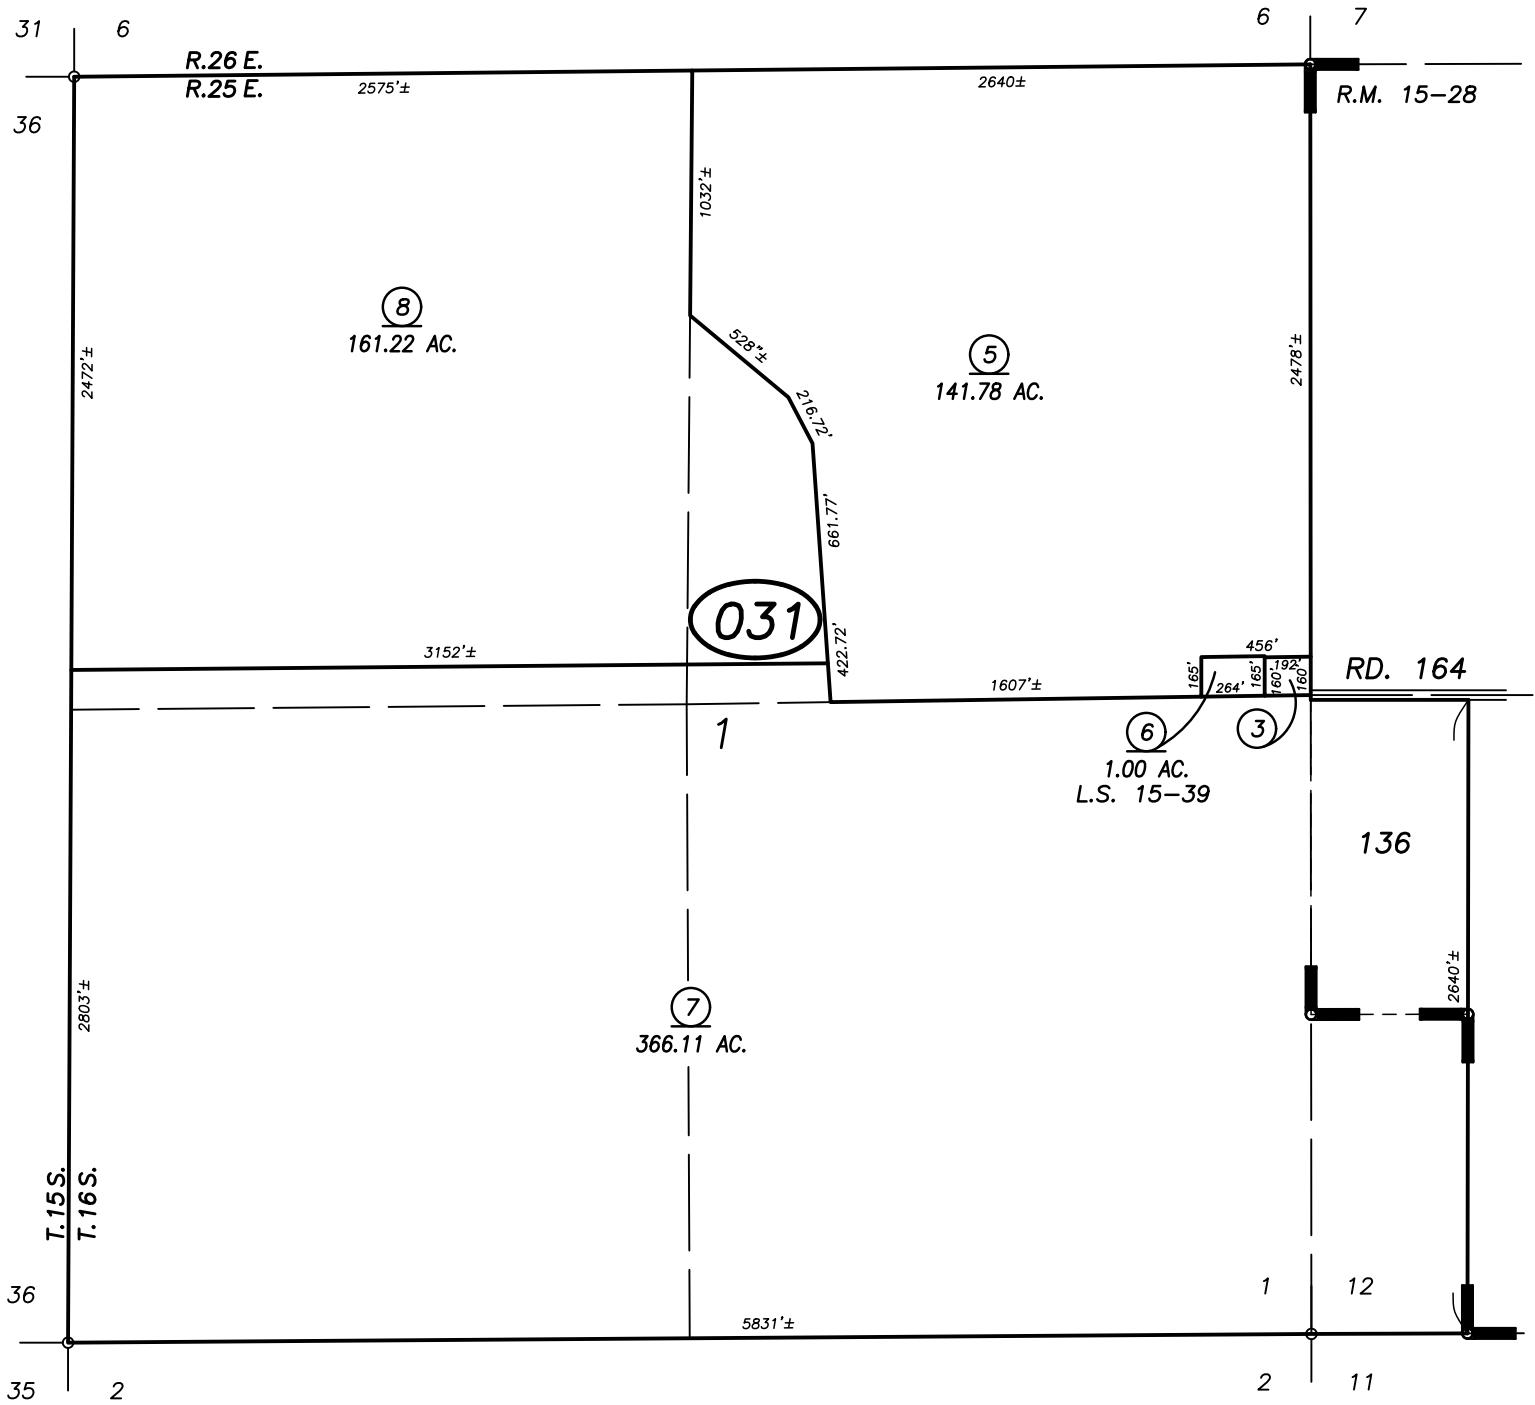

DISCLAIMER
 THIS MAP WAS PREPARED FOR LOCAL PROPERTY ASSESSMENT PURPOSES ONLY AND THE PARCELS SHOWN HEREON MAY NOT COMPLY WITH STATE AND LOCAL SUBDIVISION ORDINANCES, AND NO LIABILITY IS ASSUMED FOR THE USE OF THE INFORMATION SHOWN HEREON. R & T CODE SEC. 327, 408.3, ETC.

SEC. 1 & POR. SEC. 12, T.16S., R.25E., M.D.B.& M.

Tax Area Code 035-03
 68-015

Bk. 036

Bk. 005

34

35

06

02

POR. OROSI FARMS, R.M. 15-28
 RECORD OF SURVEY, L.S. 15-39

VICINITY OF OROSI
 ASSESSOR'S MAPS BK. 035 , PG. 03
 COUNTY OF TULARE, CALIFORNIA, U.S.A.

NOTE: Assessor's Parcel Numbers Shown in Circles ① 123
 Assessor's Block Numbers Shown in Ellipses