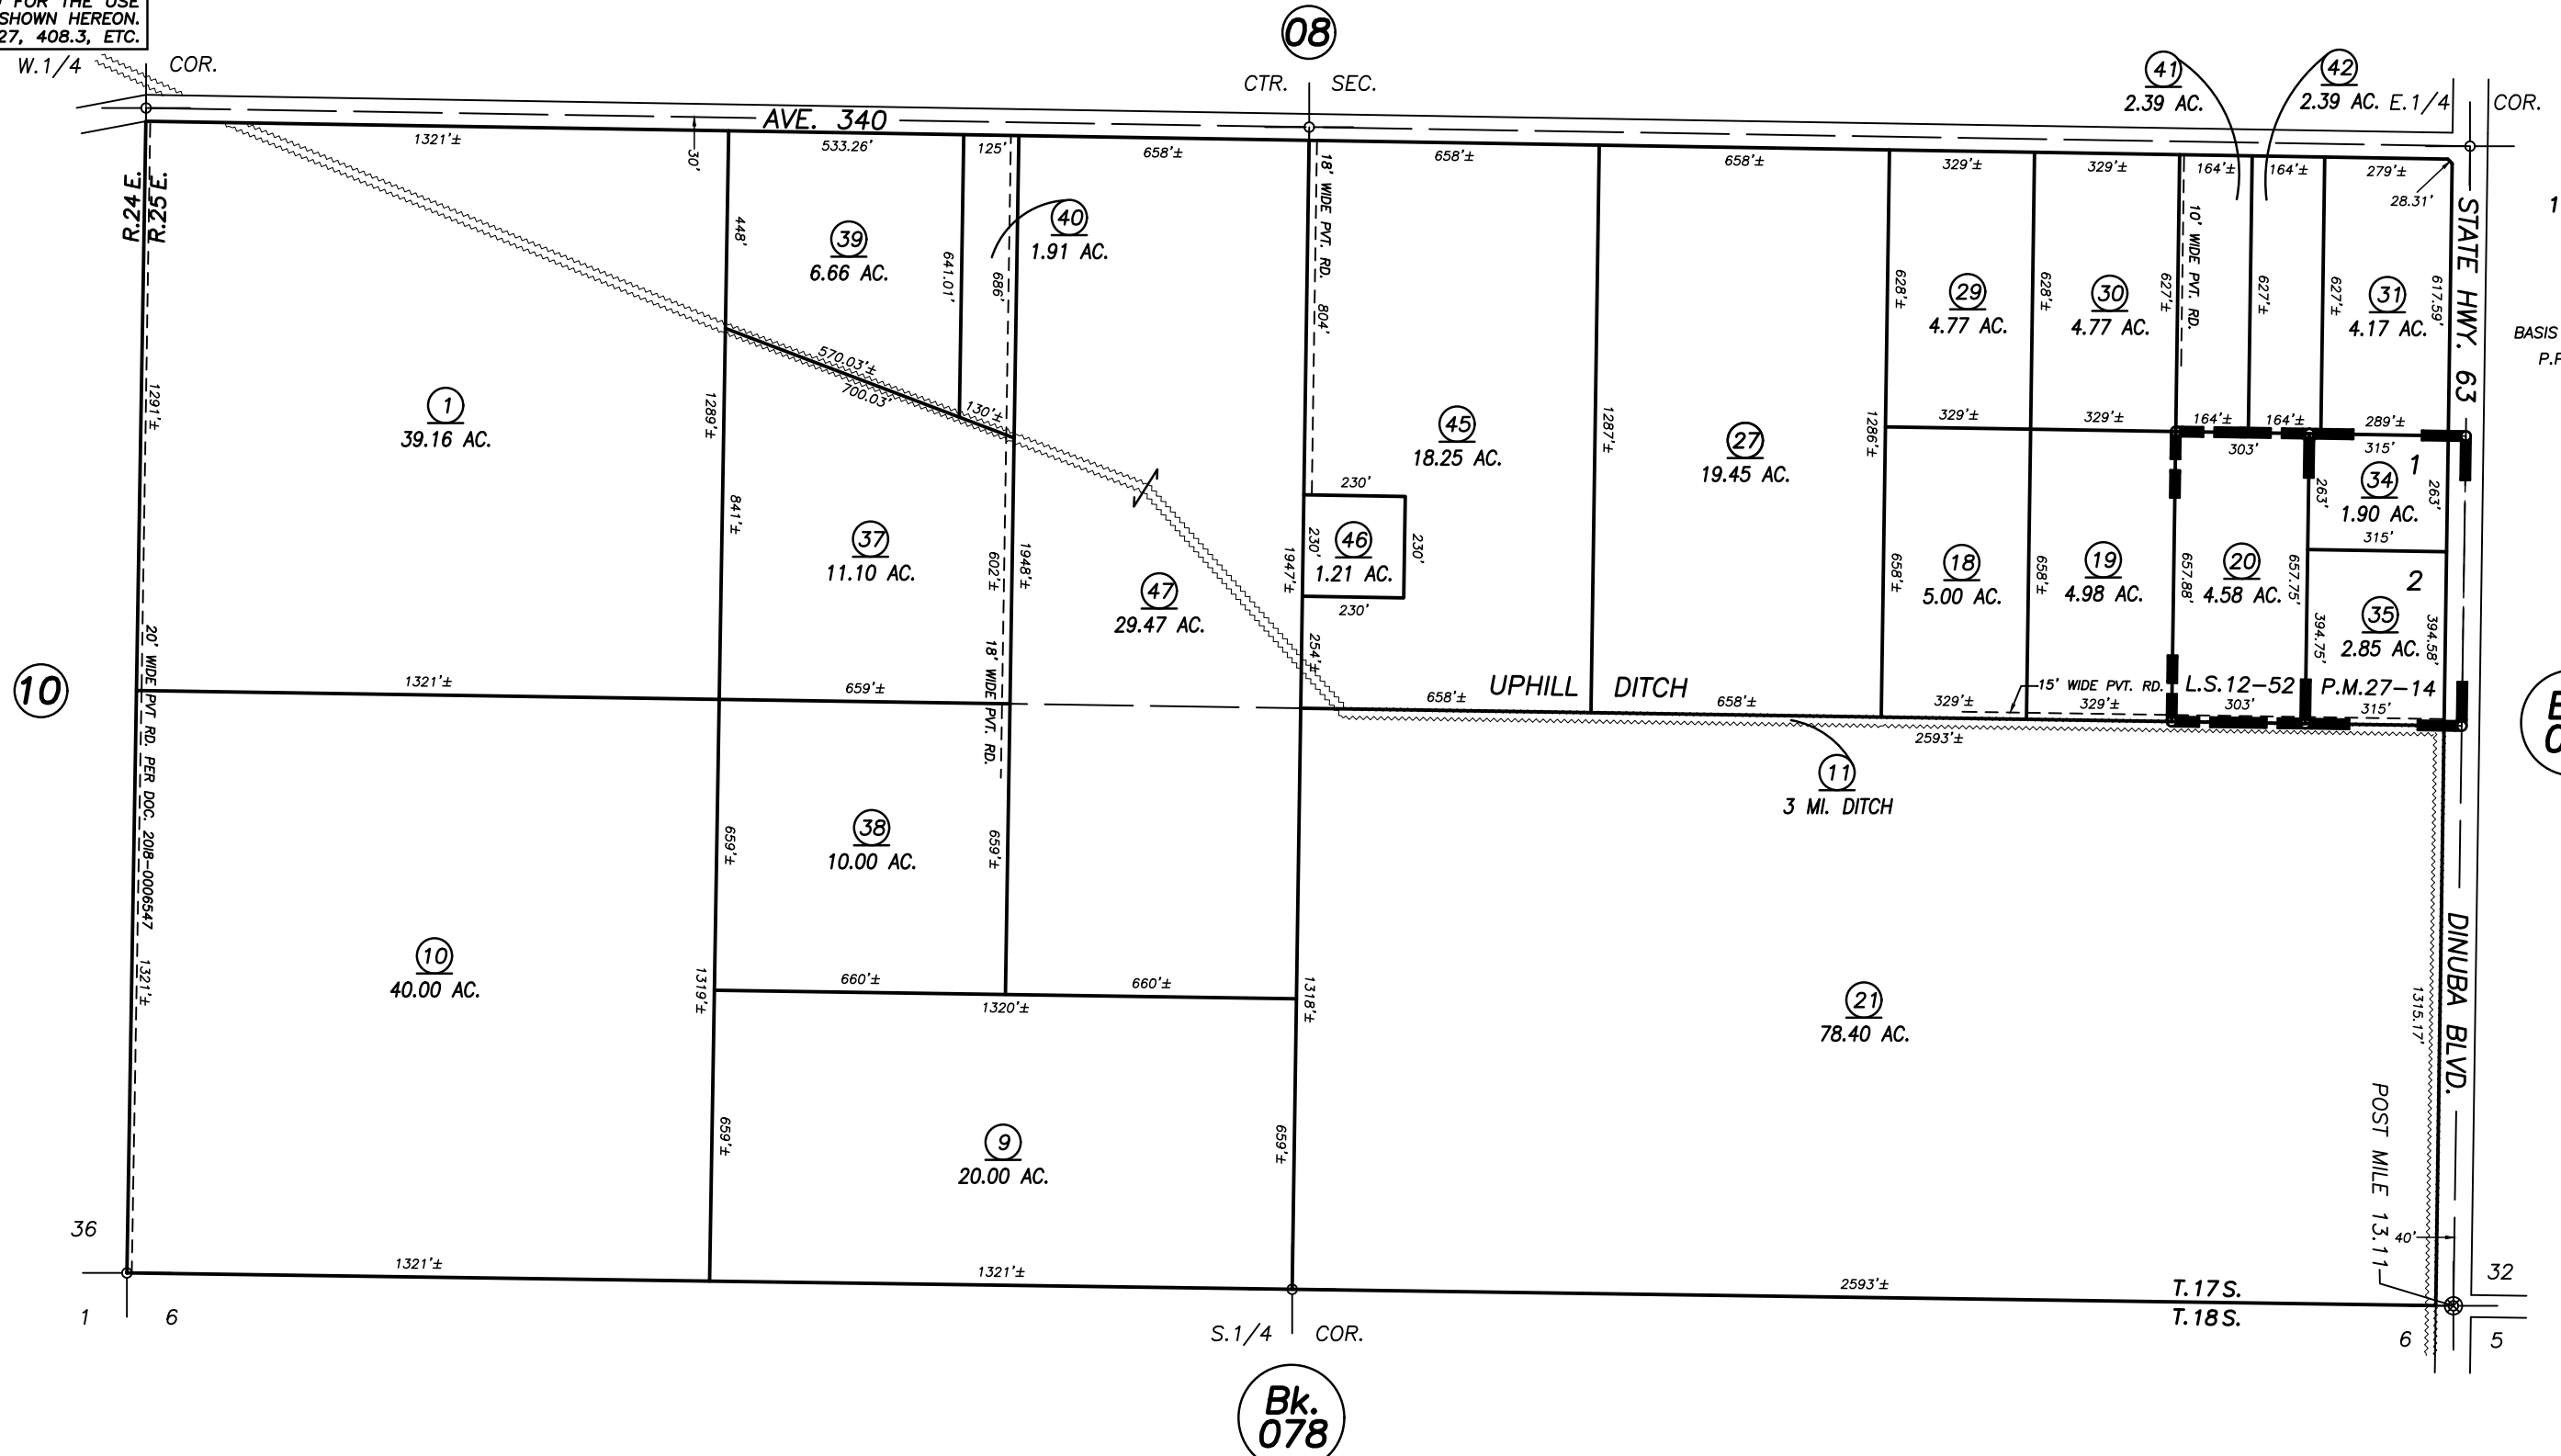

DISCLAIMER
 THIS MAP WAS PREPARED FOR LOCAL PROPERTY ASSESSMENT PURPOSES ONLY AND THE PARCELS SHOWN HEREON MAY NOT COMPLY WITH STATE AND LOCAL SUBDIVISION ORDINANCES, AND NO LIABILITY IS ASSUMED FOR THE USE OF THE INFORMATION SHOWN HEREON. R & T CODE SEC. 327, 408.3, ETC.

S1/2 OF SEC.31, T.17S., R.25E., M.D.B.&M.

Tax Area Codes 048-09
 153-095

RECORD OF SURVEY, L.S. 12-52
 PARCEL MAP 2613, P.M. 27-14

VICINITY OF VISALIA
 ASSESSOR'S MAPS BK. 048 , PG. 09
 COUNTY OF TULARE, CALIFORNIA, U.S.A.

NOTE: Assessor's Parcel Numbers Shown in Circles (1) 123
 Assessor's Block Numbers Shown in Elipses (1) 123

2018-0006547	11/30/2018	NFL
REVISION	DATE	TECH