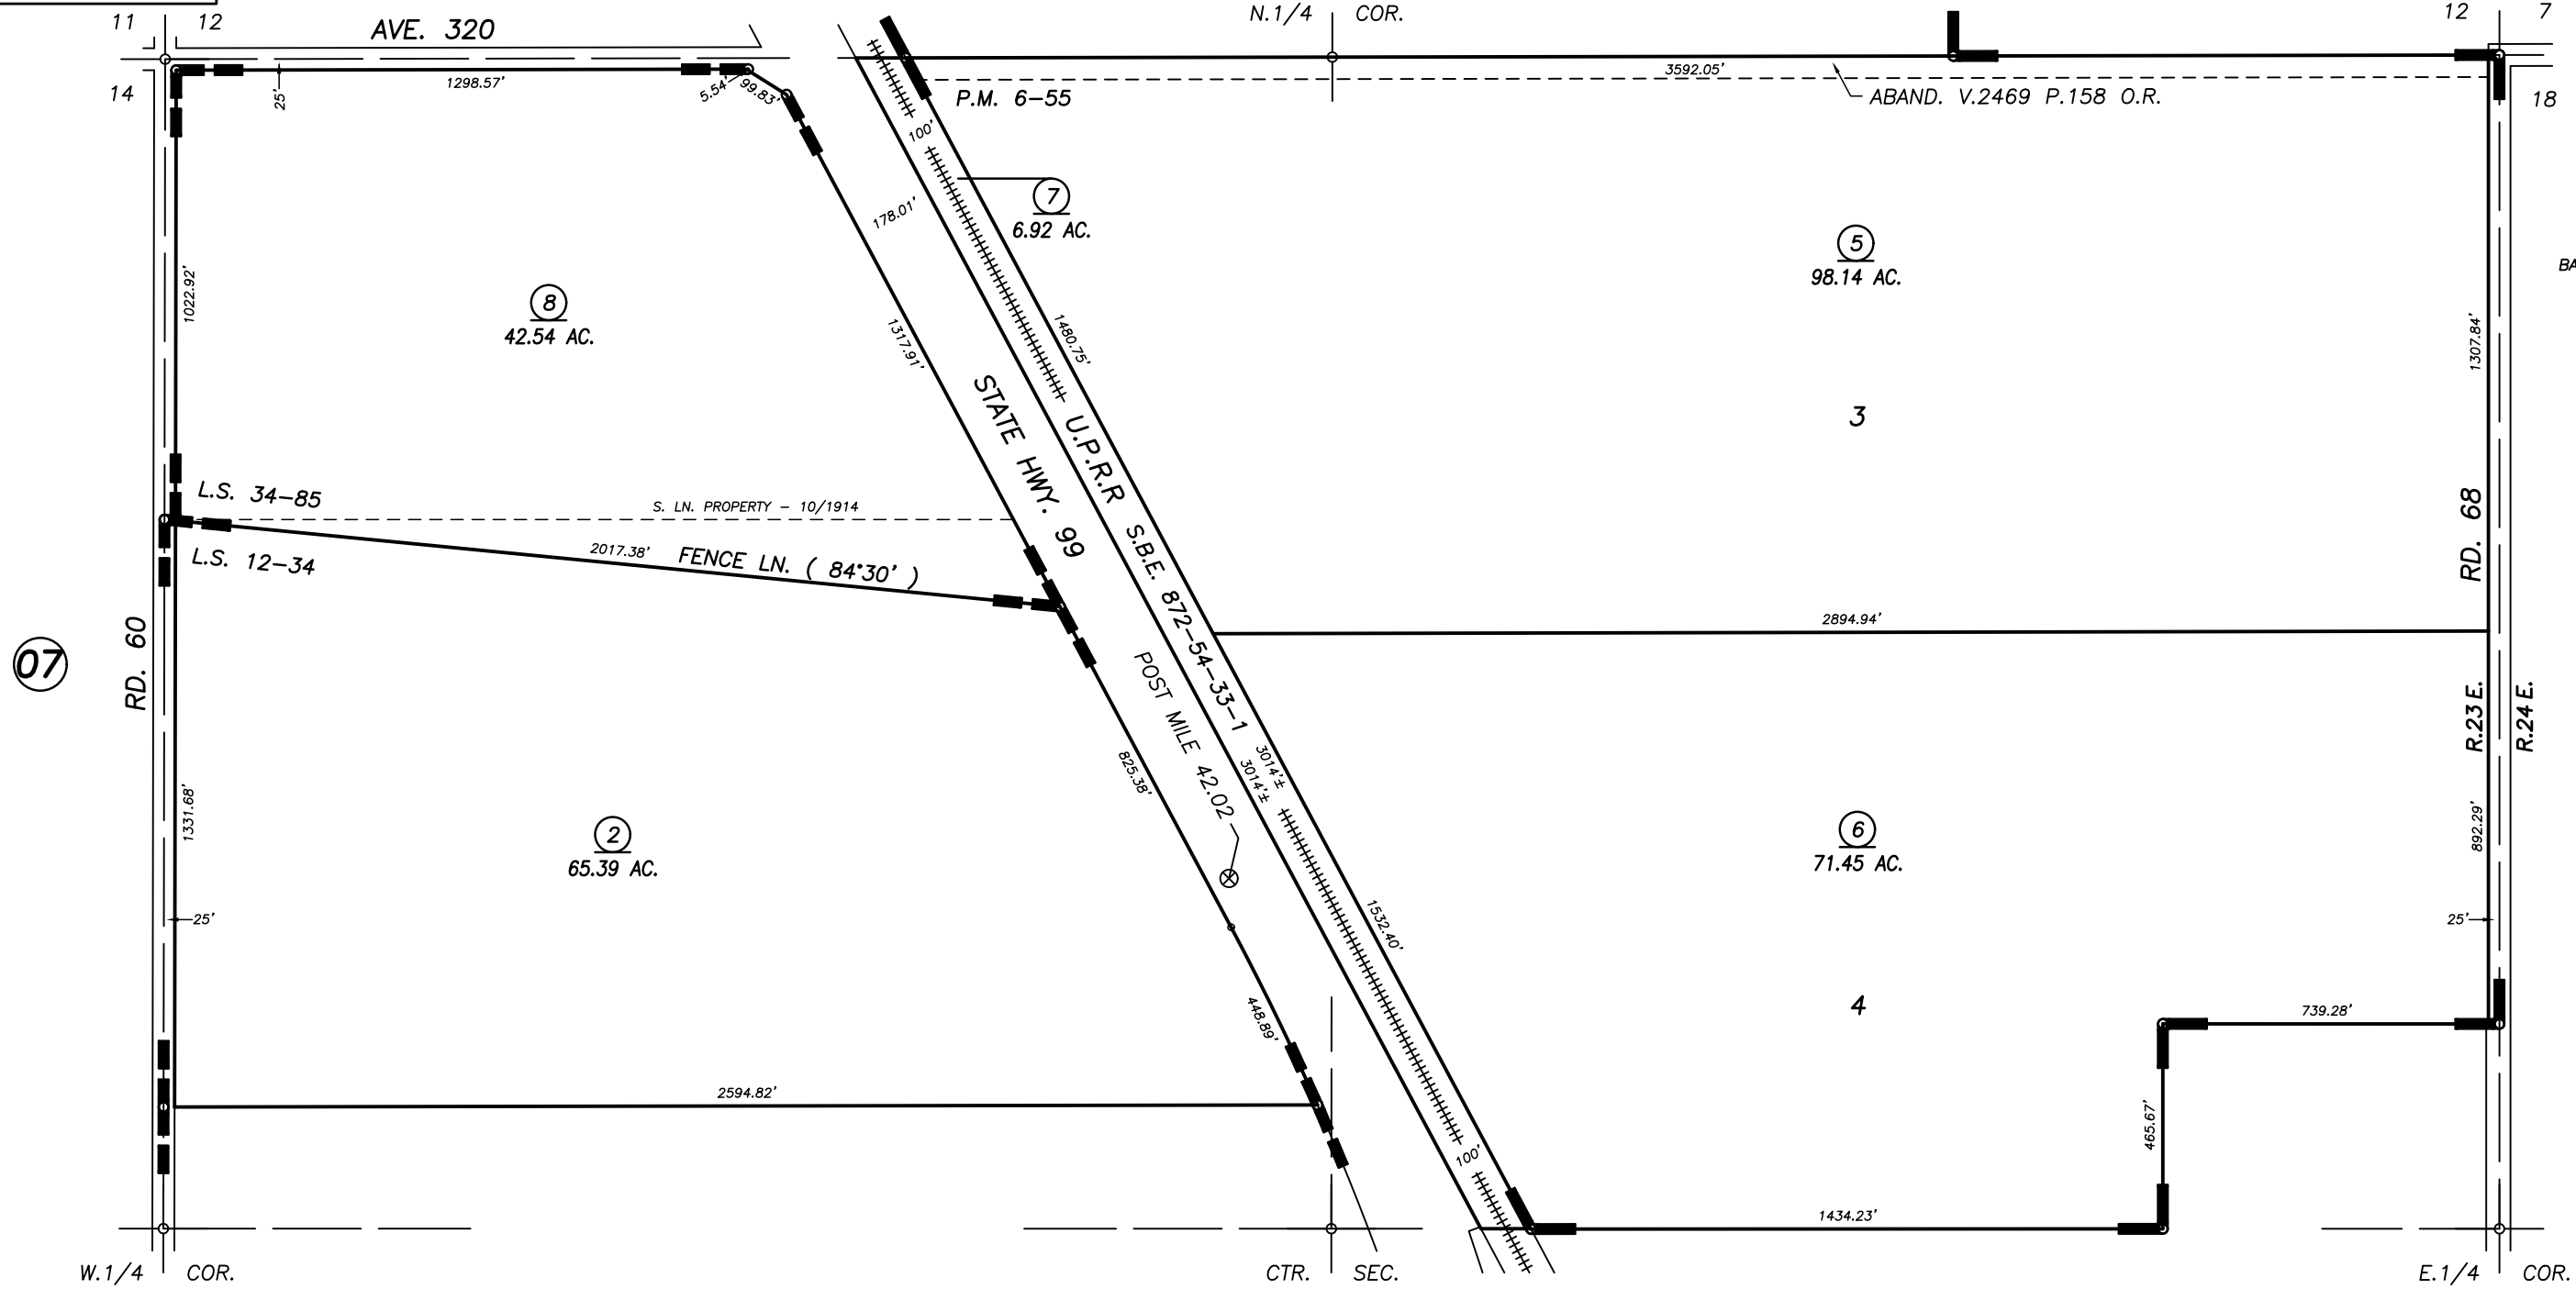

N1/2 SEC.13, T.18., R.23E., M.D.B.&M.

Tax Area Codes **072-06**
 153-007 153-050
 153-059 153-062
 153-065

DISCLAIMER
 THIS MAP WAS PREPARED FOR LOCAL
 PROPERTY ASSESSMENT PURPOSES ONLY
 AND THE PARCELS SHOWN HEREON MAY
 NOT COMPLY WITH STATE AND LOCAL
 SUBDIVISION ORDINANCES, AND NO
 LIABILITY IS ASSUMED FOR THE USE
 OF THE INFORMATION SHOWN HEREON.

BASIS OF BEARINGS:
 P.M. 46-22

POR. RECORD OF SURVEY, L.S. 12-34
 POR. PARCEL MAP NO. 555, P.M. 6-55
 RECORD OF SURVEY, L.S. 34-85

CITY OF VISALIA
 ASSESSOR'S MAPS BK. 072 , PG. 06
 COUNTY OF TULARE, CALIFORNIA, U.S.A.

NOTE: Assessor's Parcel Numbers Shown in Circles (1) (123)
 Assessor's Block Numbers Shown in Elipses

1951-0004501	09/10/2018	CFG
REVISION	DATE	TECH