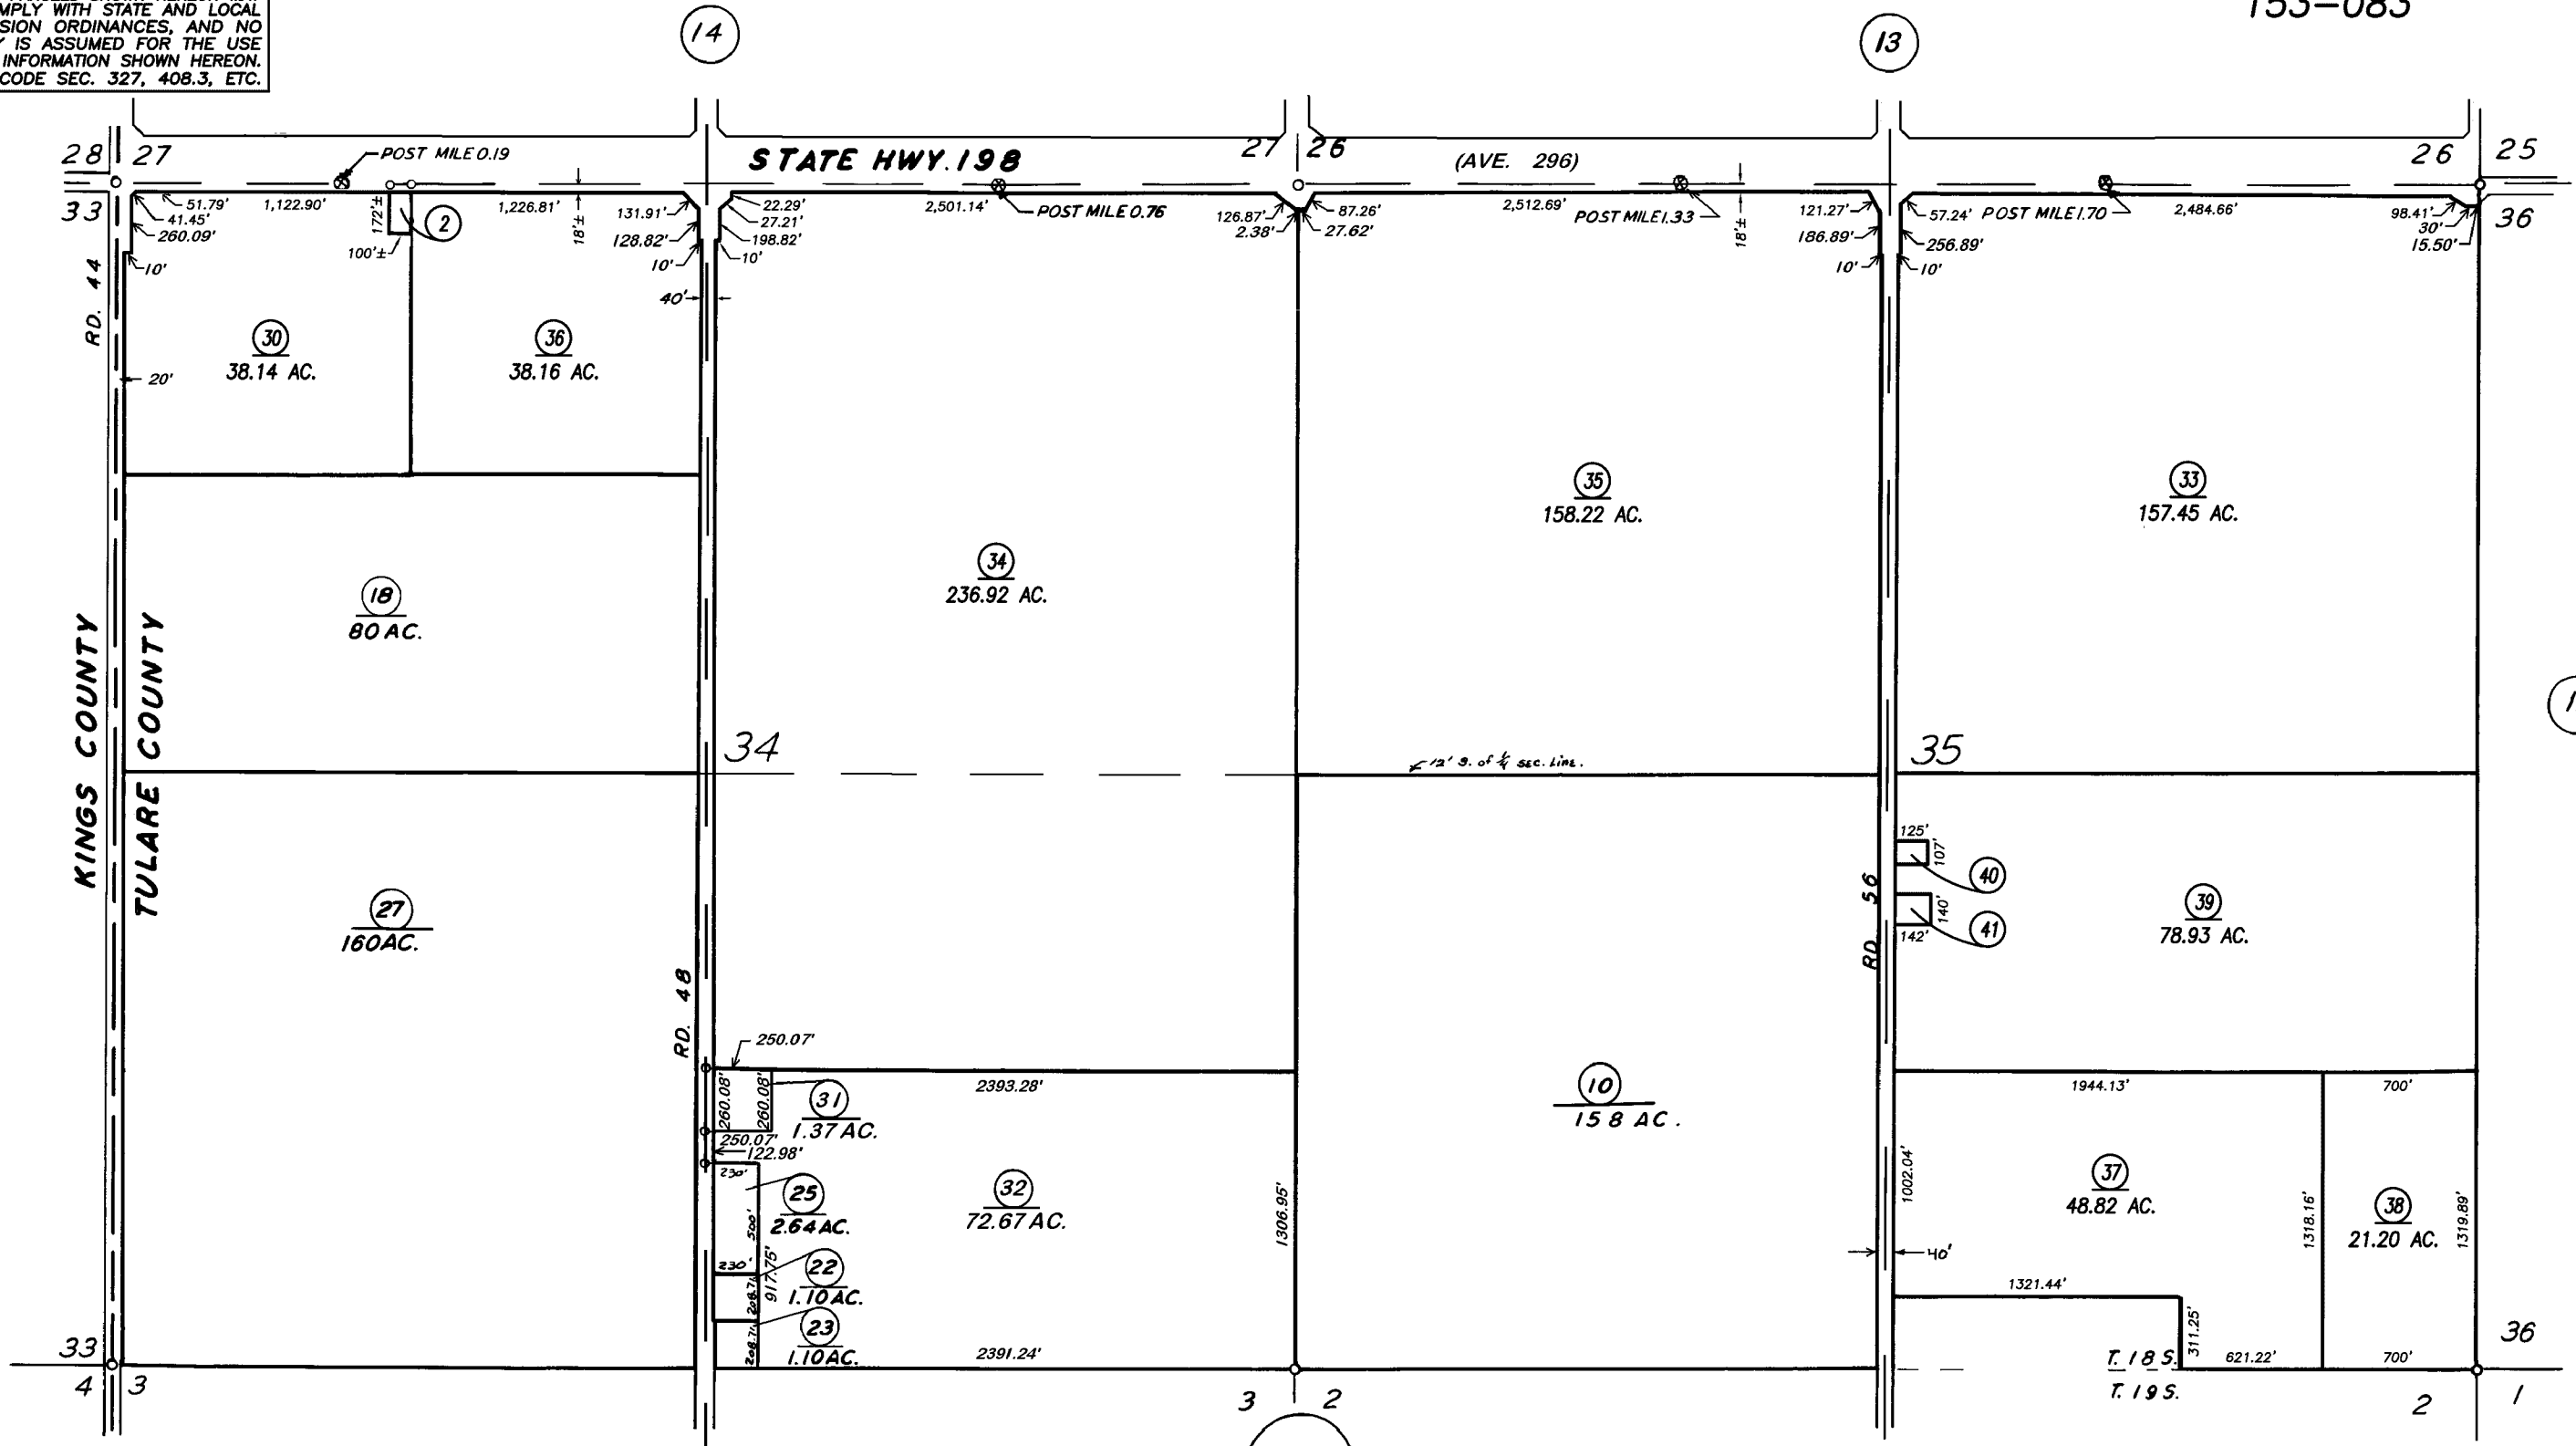

SEC.'S 34 & 35, T.18S., R.23E. M.D.B. & M

Tax Area Codes 073-12

090-000

153-083

**DISCLAIMER**  
 THIS MAP WAS PREPARED FOR LOCAL PROPERTY ASSESSMENT PURPOSES ONLY AND THE PARCELS SHOWN HEREON MAY NOT COMPLY WITH STATE AND LOCAL SUBDIVISION ORDINANCES, AND NO LIABILITY IS ASSUMED FOR THE USE OF THE INFORMATION SHOWN HEREON. R & T CODE SEC. 327, 408.3, ETC.

POR. RECORD OF SURVEY, L.S. 33-1 (S.H. 198, ETC.)

BK. 118

VICINITY OF VISALIA  
 ASSESSOR'S MAPS BK. 073 , PG. 12  
 COUNTY OF TULARE, CALIFORNIA, U.S.A.

NOTE: Assessor's Parcel Numbers Shown in Circles ① 123  
 Assessor's Block Numbers Shown in Ellipses ① 123