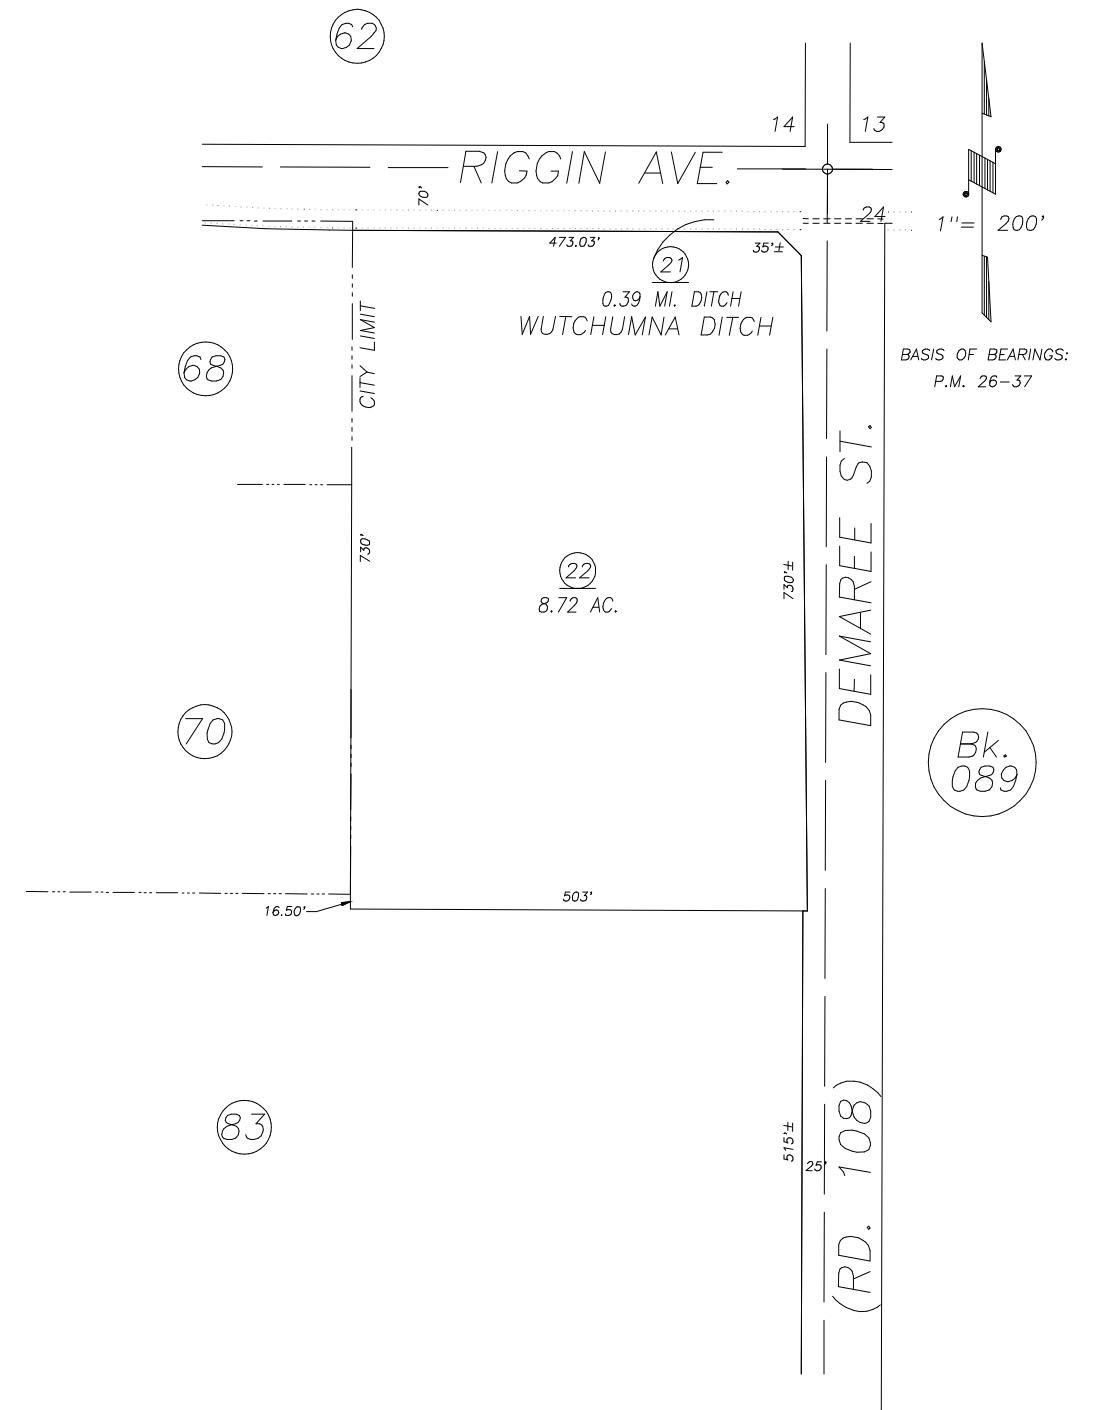

N1/2 OF NE1/4 SEC.23, T.18S., R.24E., M.D.B.&M.

Tax Area Codes 077-18
006-215

DISCLAIMER
THIS MAP WAS PREPARED FOR LOCAL
PROPERTY ASSESSMENT PURPOSES ONLY
AND THE PARCELS SHOWN HEREON MAY
NOT COMPLY WITH STATE AND LOCAL
SUBDIVISION ORDINANCES, AND NO
LIABILITY IS ASSUMED FOR THE USE
OF THE INFORMATION SHOWN HEREON.
R & T CODE SEC. 327, 408.3, ETC.

BASIS OF BEARINGS:
P.M. 26-37

Bk.
089

CITY OF VISALIA
ASSESSOR'S MAPS BK. 077 , PG. 18
COUNTY OF TULARE, CALIFORNIA, U.S.A.

NOTE: Assessor's Parcel Numbers Shown in Circles	①	123	ADJ PAGE UPDATE	09/14/2017	NFL
Assessor's Block Numbers Shown in Ellipses			REVISION	DATE	TECH