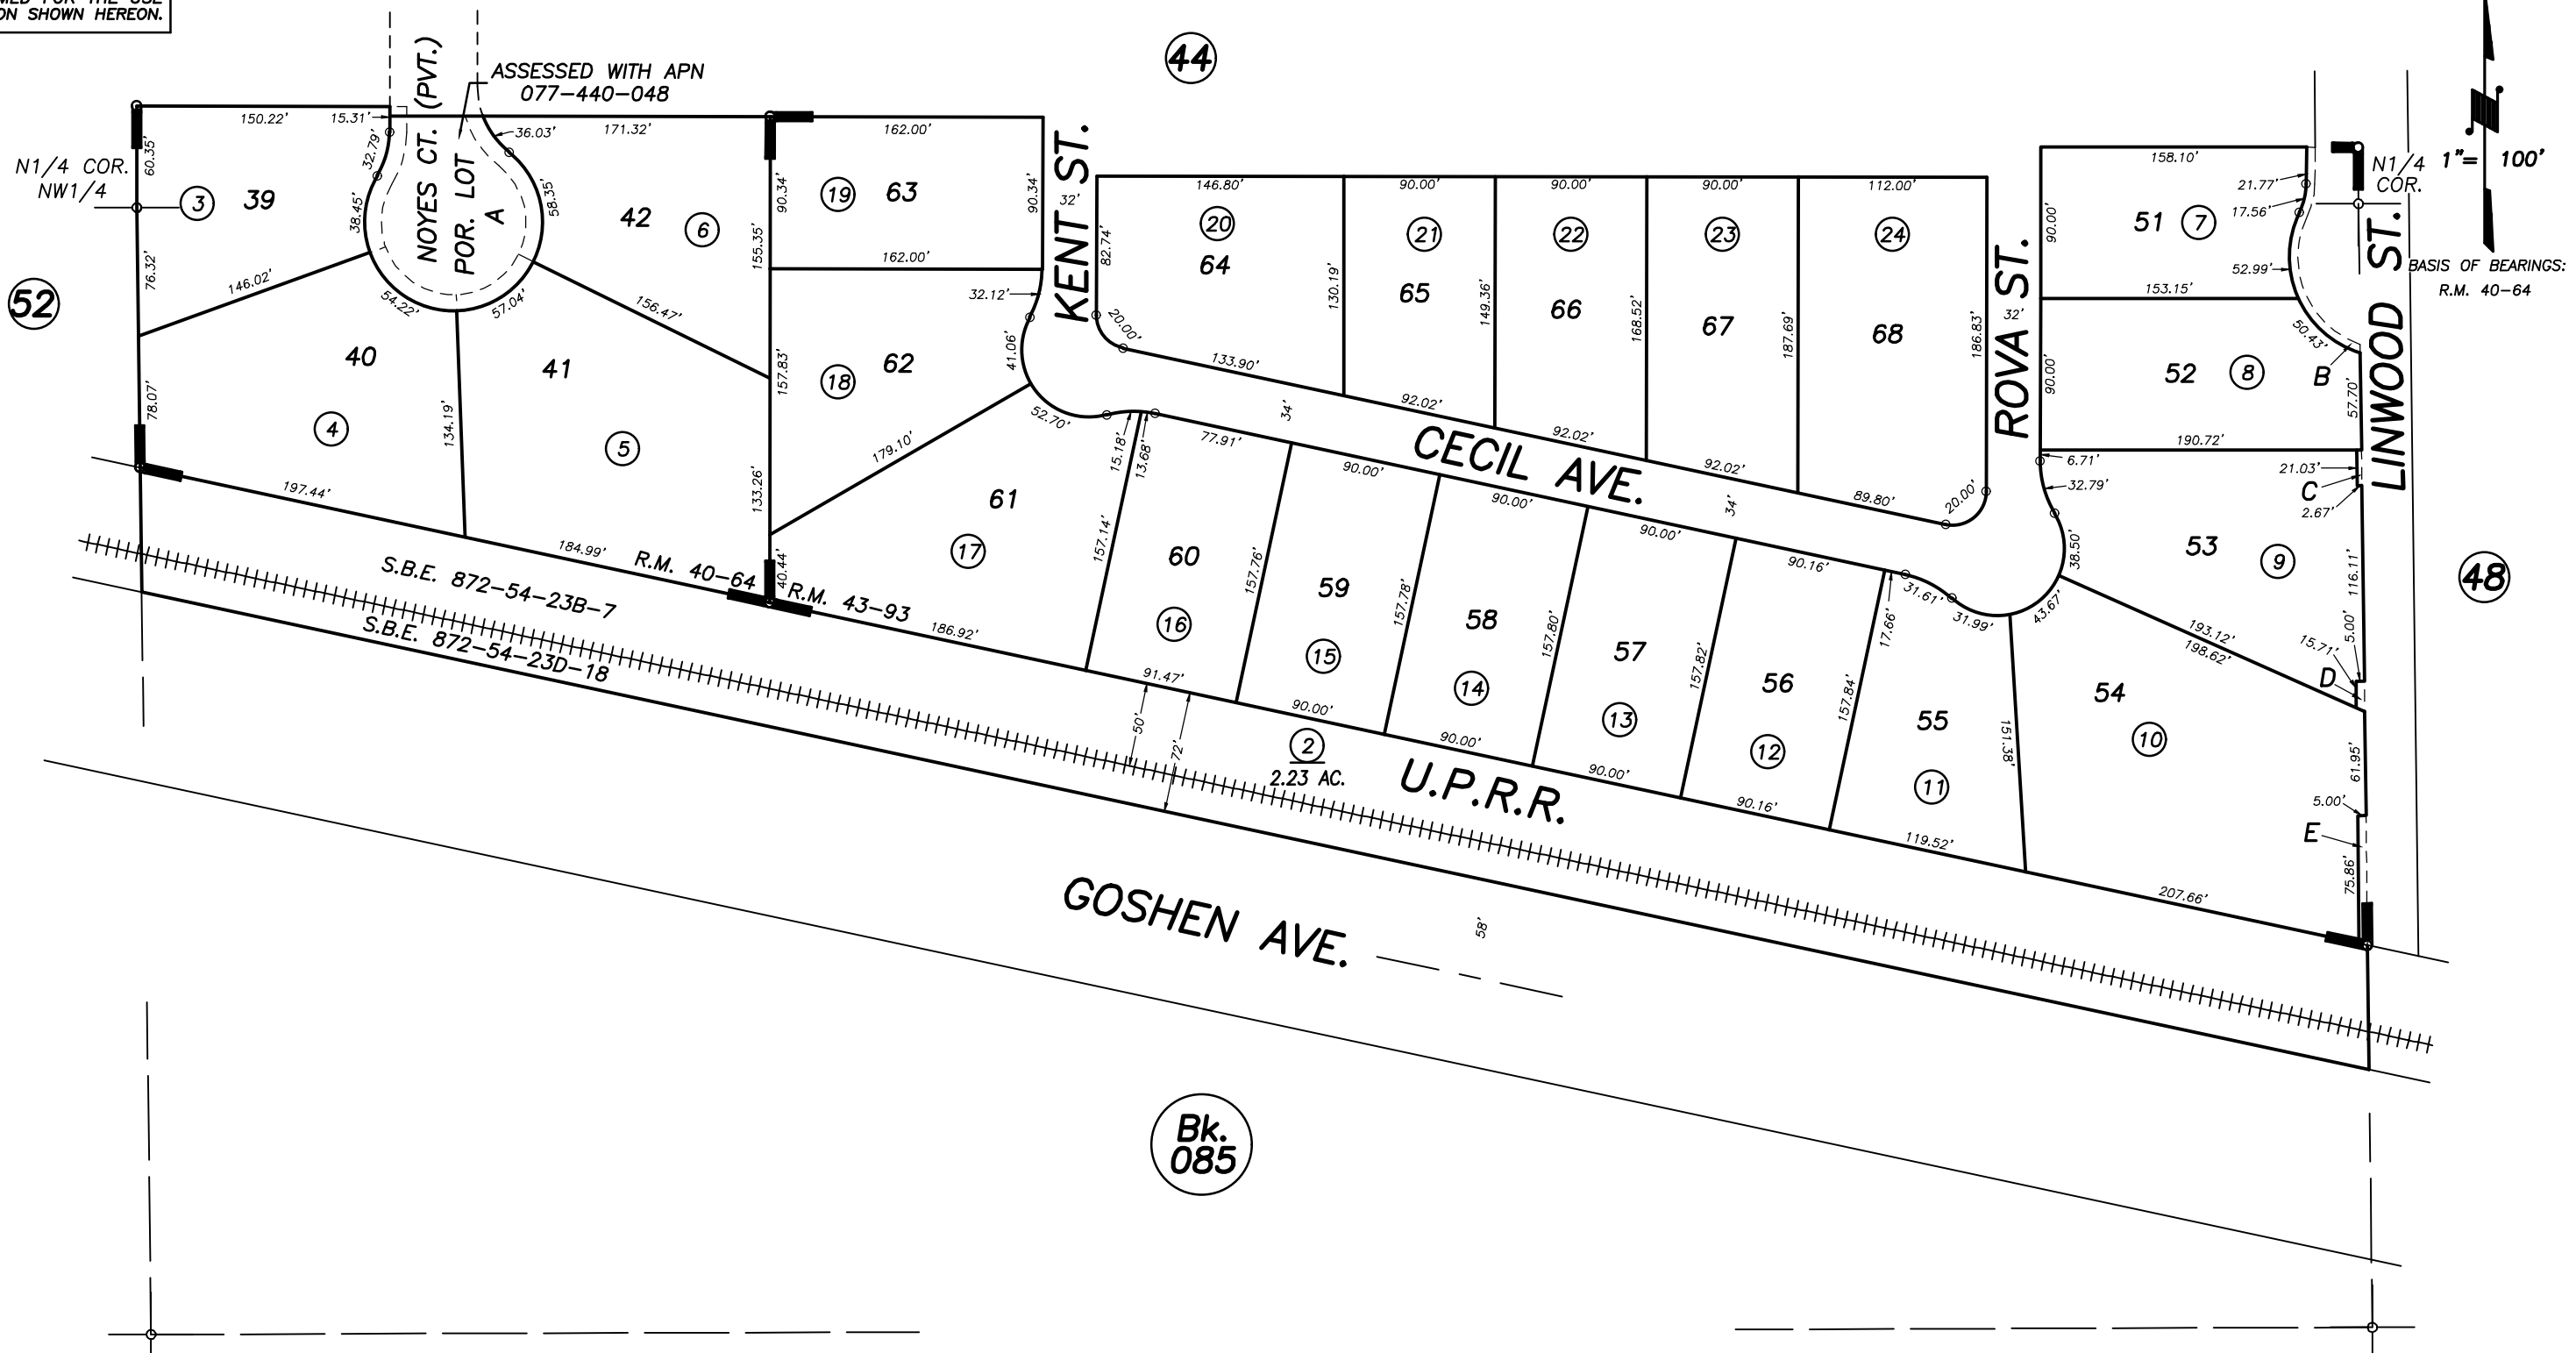

N1/2 OF NE1/4 OF NW1/4 SEC.26, T.18S., R.24E., M.D.B.&M.

Tax Area Codes 077-47

006-123

006-215

**DISCLAIMER**  
 THIS MAP WAS PREPARED FOR LOCAL PROPERTY ASSESSMENT PURPOSES ONLY AND THE PARCELS SHOWN HEREON MAY NOT COMPLY WITH STATE AND LOCAL SUBDIVISION ORDINANCES, AND NO LIABILITY IS ASSUMED FOR THE USE OF THE INFORMATION SHOWN HEREON.

POR. COBBLESTONE ESTATES II UNIT NO. 2, R.M. 40-64  
 POR. COBBLESTONE ESTATES II UNIT NO. 3, R.M. 43-93

CITY OF VISALIA  
 ASSESSOR'S MAPS BK. 077 , PG. 47  
 COUNTY OF TULARE, CALIFORNIA, U.S.A.

NOTE: Assessor's Parcel Numbers Shown in Circles ① 123  
 Assessor's Block Numbers Shown in Ellipses