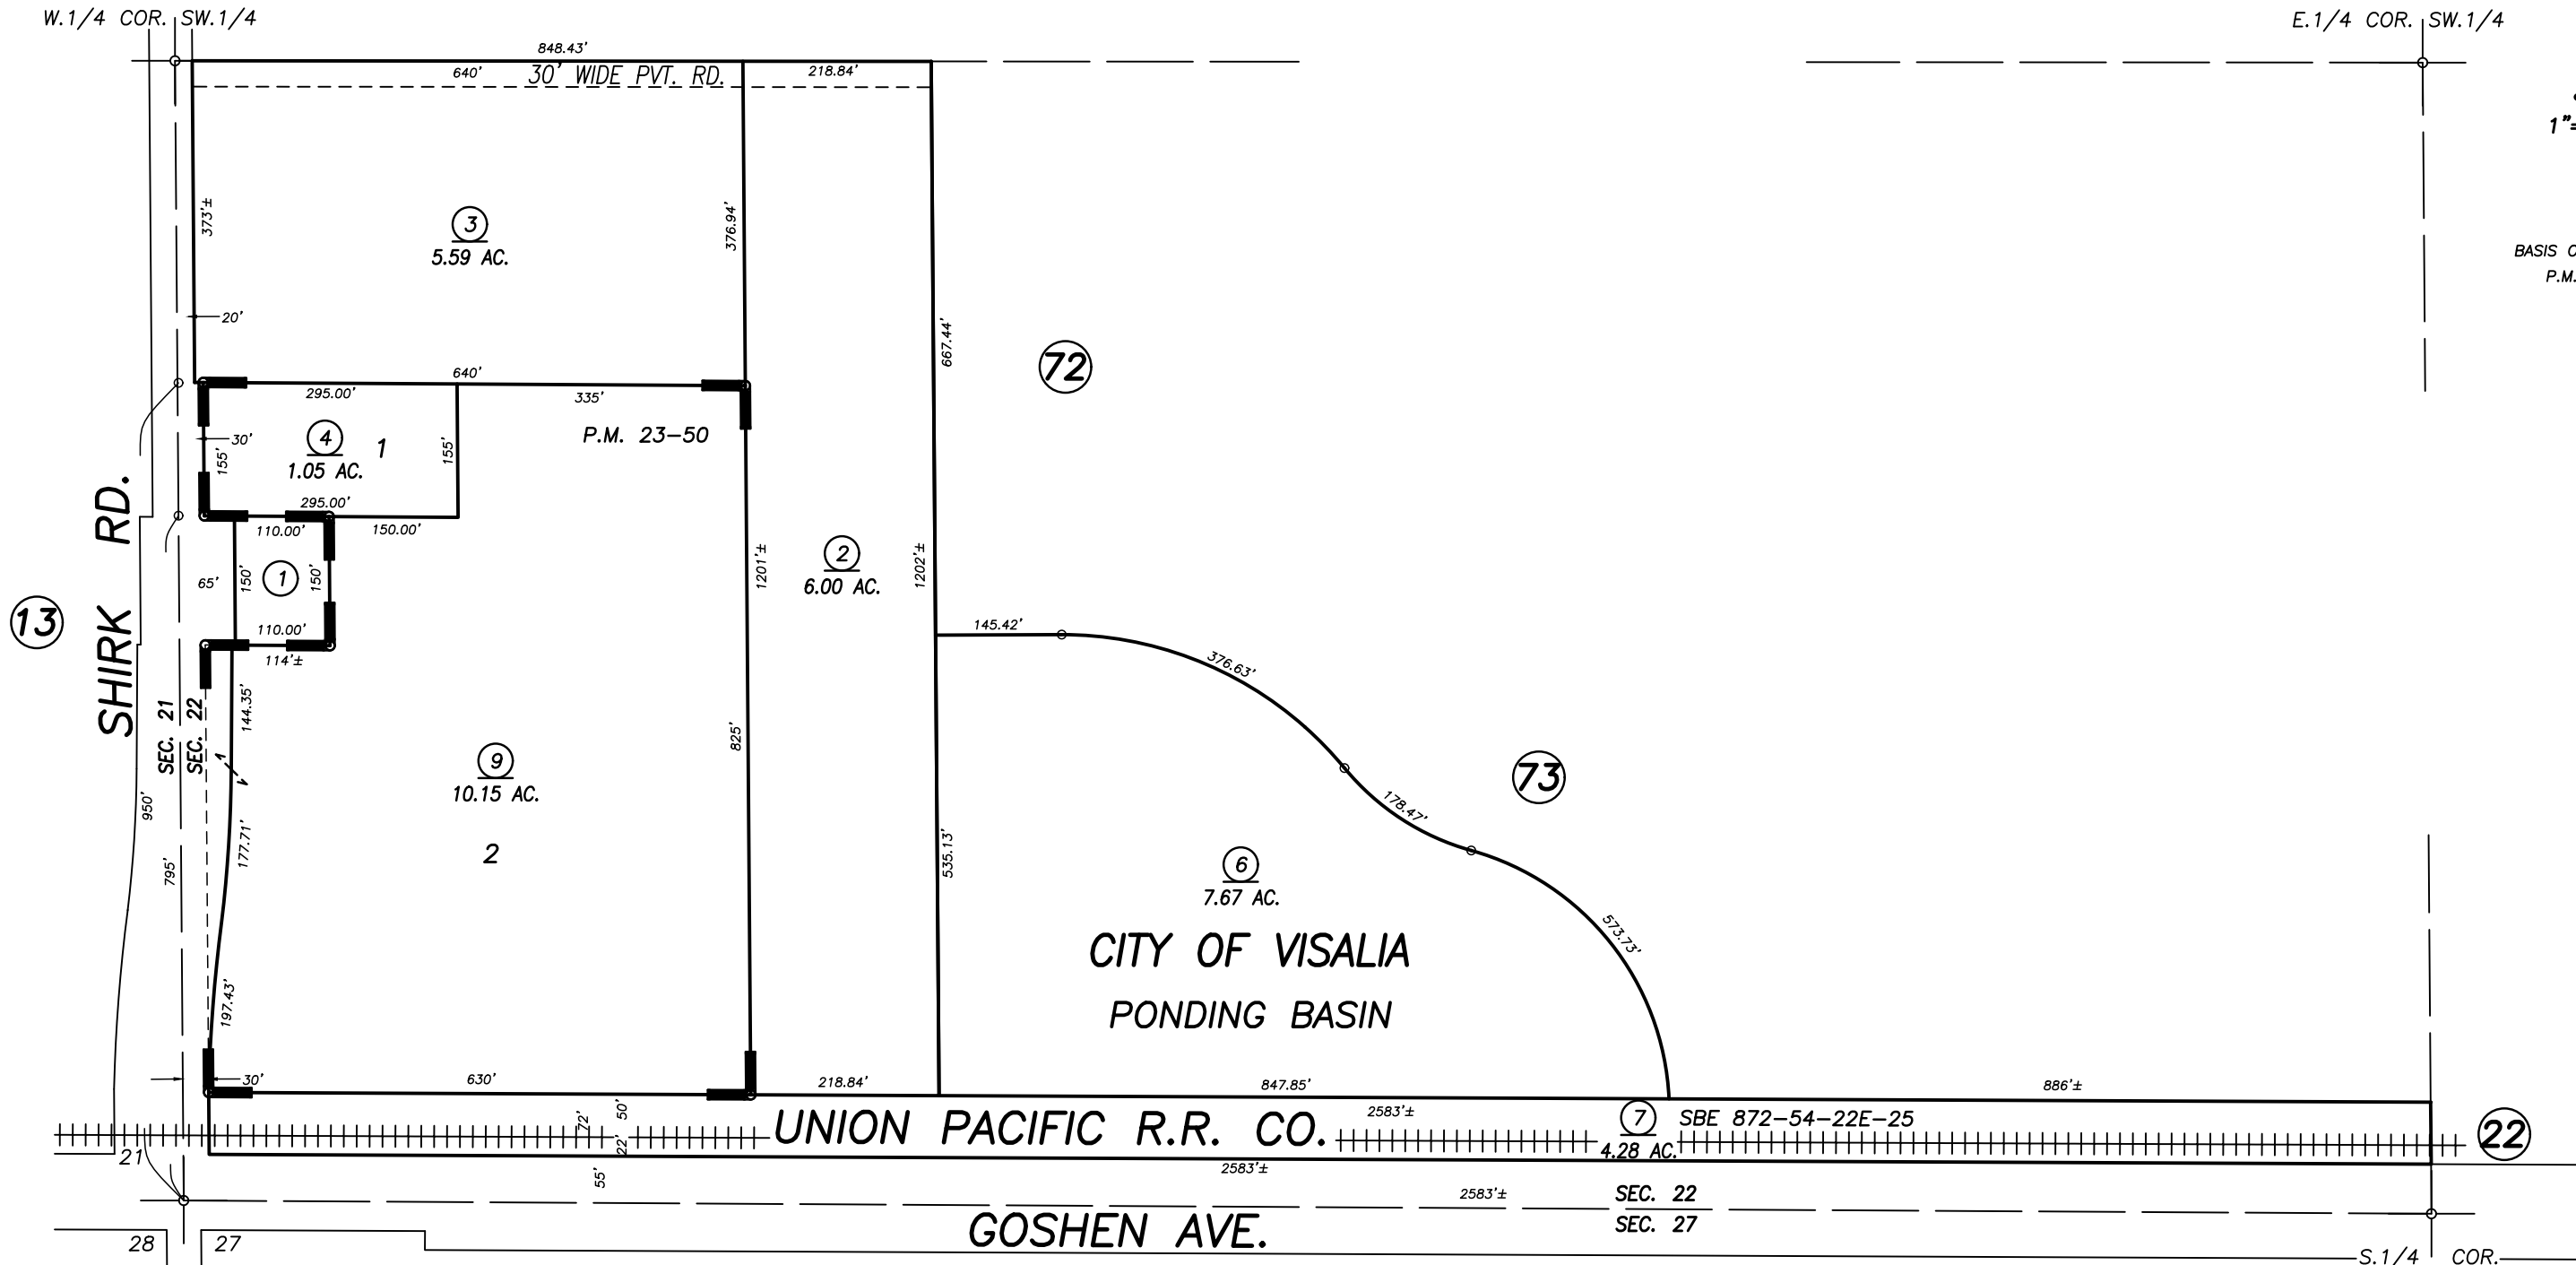

S1/2 OF SW1/4 SEC. 22, T.18S, R24E., M.D.B.&M.

Tax Area Codes **077-78**

006-004

006-061

006-122

DISCLAIMER
 THIS MAP WAS PREPARED FOR LOCAL PROPERTY ASSESSMENT PURPOSES ONLY AND THE PARCELS SHOWN HEREON MAY NOT COMPLY WITH STATE AND LOCAL SUBDIVISION ORDINANCES, AND NO LIABILITY IS ASSUMED FOR THE USE OF THE INFORMATION SHOWN HEREON. R & T CODE SEC. 327, 408.3, ETC.

BASIS OF BEARINGS:
P.M. 49-74

PARCEL MAP 2249, P.M. 23-50

Bk. 085

CITY OF VISALIA
 ASSESSOR'S MAPS BK. 077 , PG. 78
 COUNTY OF TULARE, CALIFORNIA, U.S.A.

NOTE: Assessor's Parcel Numbers Shown in Circles (1) (123)
 Assessor's Block Numbers Shown in Ellipses