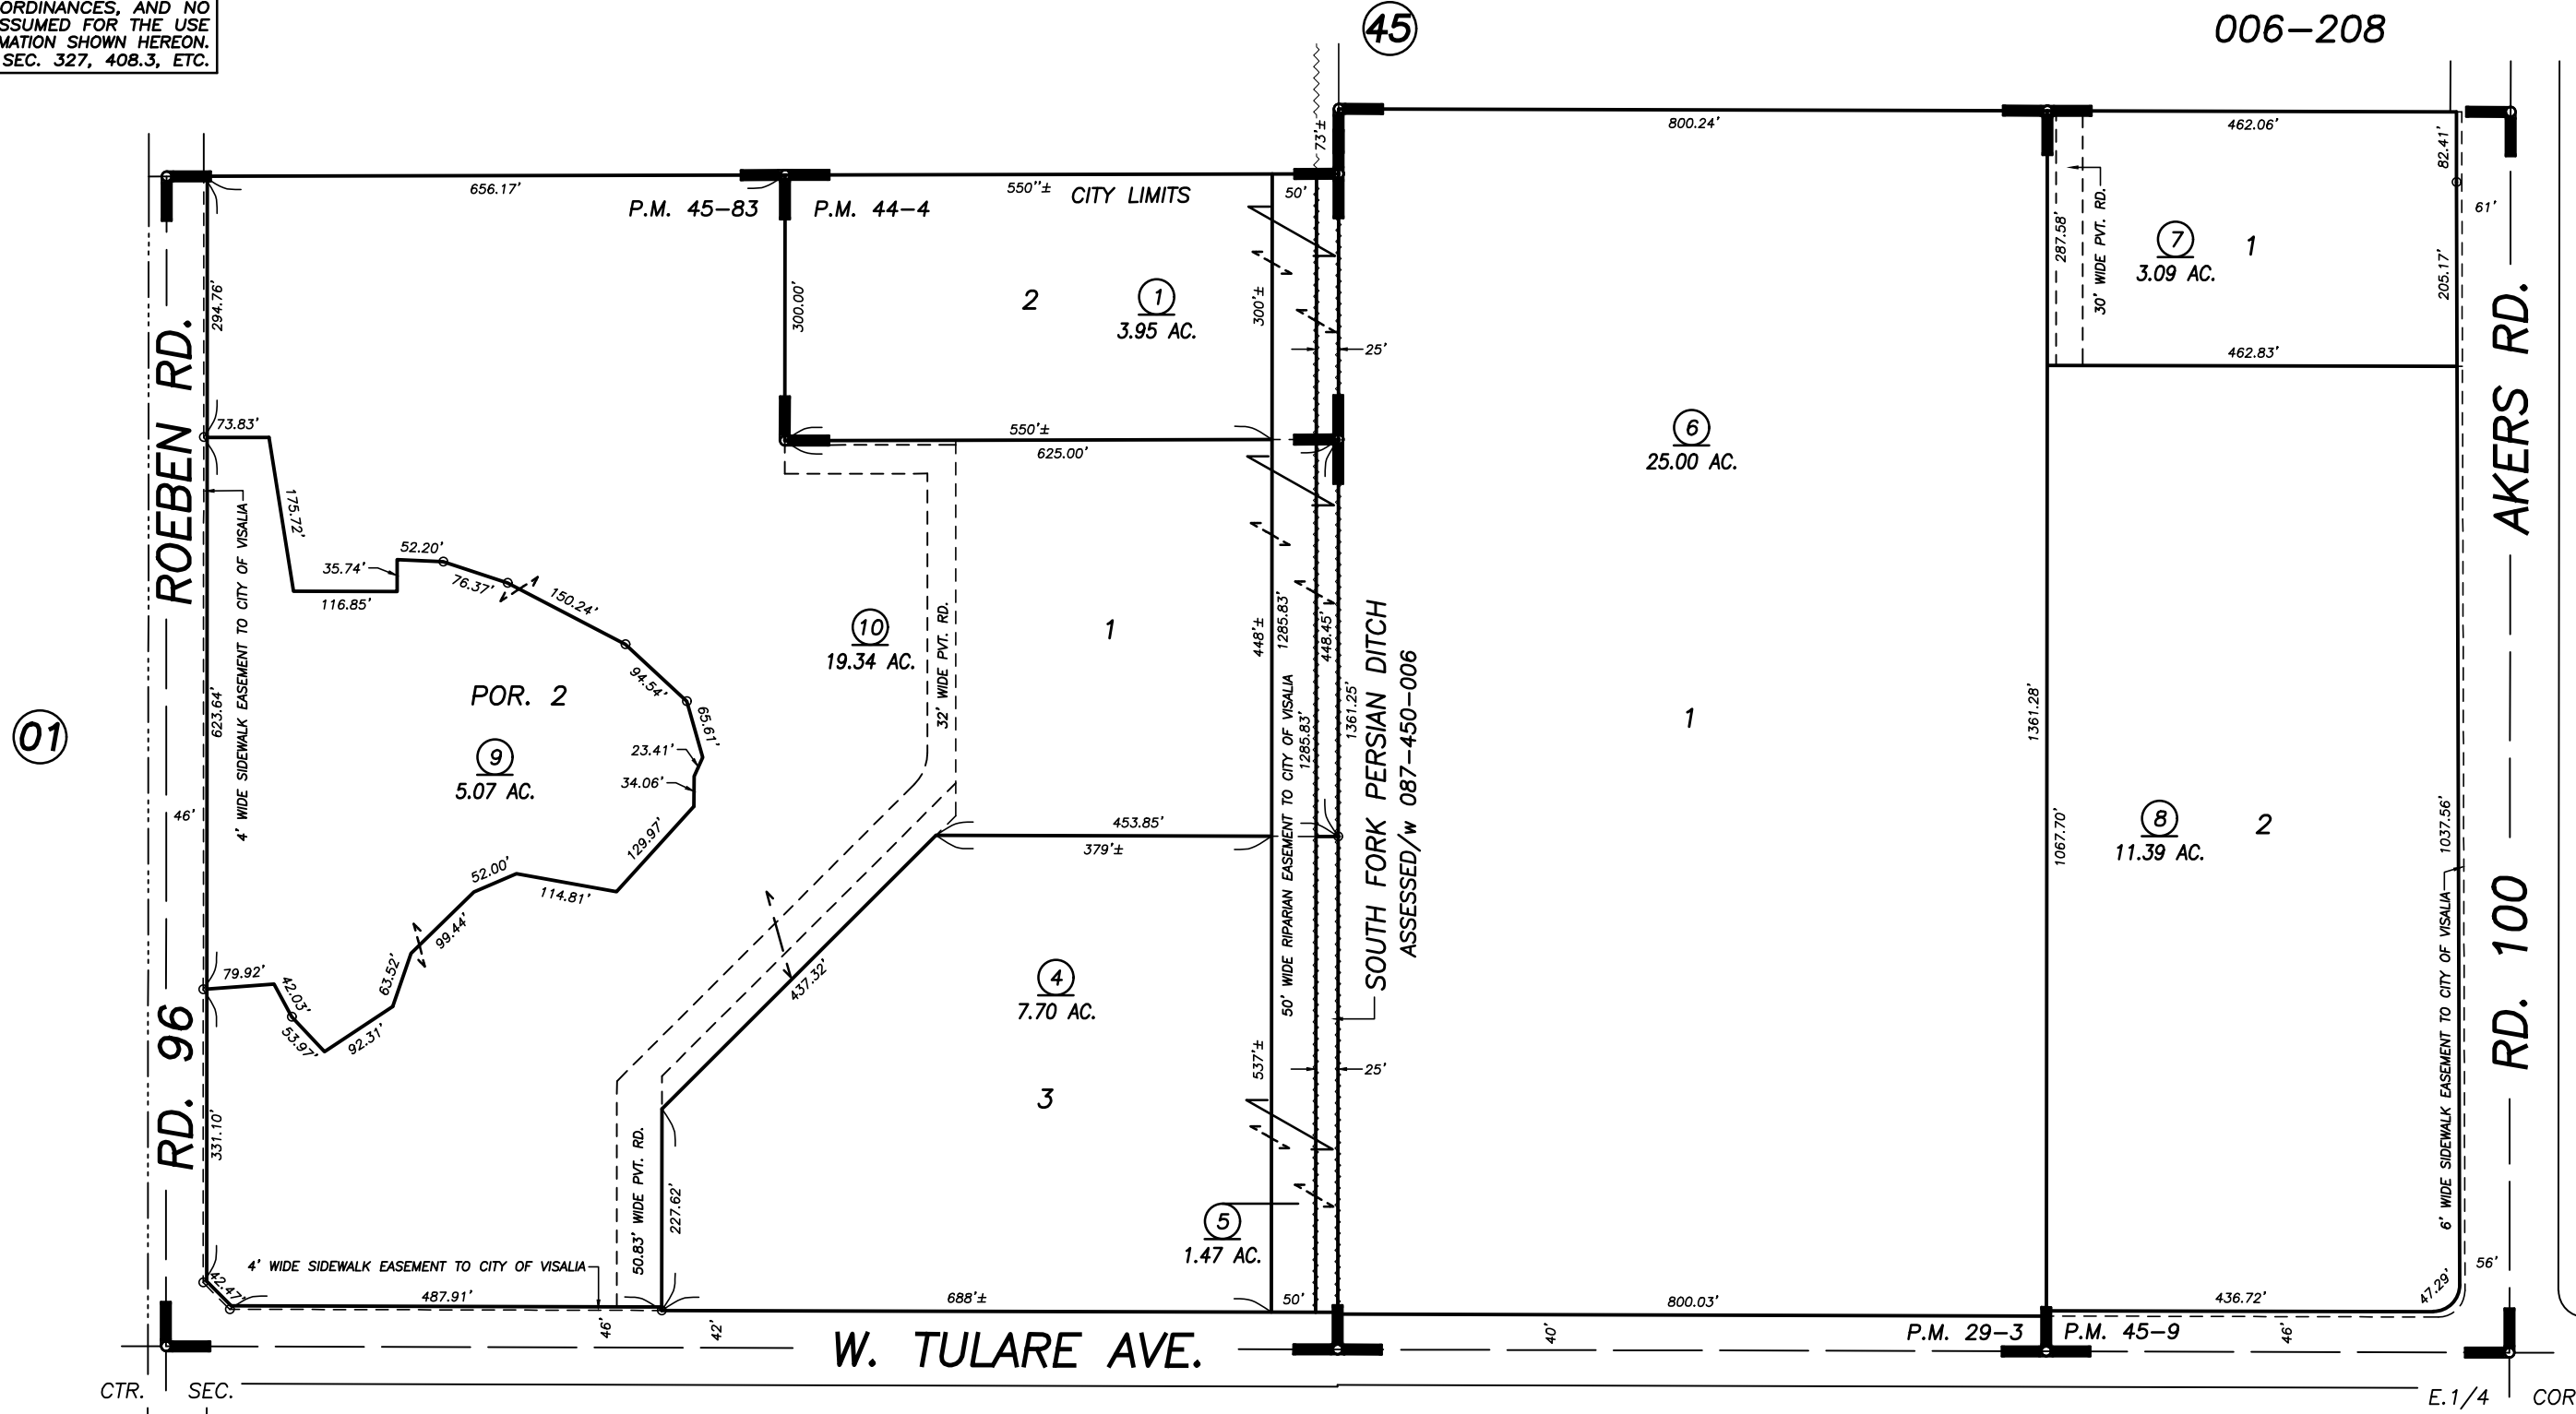

006-003
006-128
006-208

DISCLAIMER
THIS MAP WAS PREPARED FOR LOCAL PROPERTY ASSESSMENT PURPOSES ONLY AND THE PARCELS SHOWN HEREON MAY NOT COMPLY WITH STATE AND LOCAL SUBDIVISION ORDINANCES, AND NO LIABILITY IS ASSUMED FOR THE USE OF THE INFORMATION SHOWN HEREON. R & T CODE SEC. 327, 408.3, ETC.

PARCEL MAP 2808, P.M. 29-3
PARCEL MAP 4300, P.M. 44-4
PARCEL MAP 4404, P.M. 45-9
PARCEL MAP 4478, P.M. 45-83

CITY OF VISALIA
ASSESSOR'S MAPS BK. 087 , PG. 46
COUNTY OF TULARE, CALIFORNIA, U.S.A.