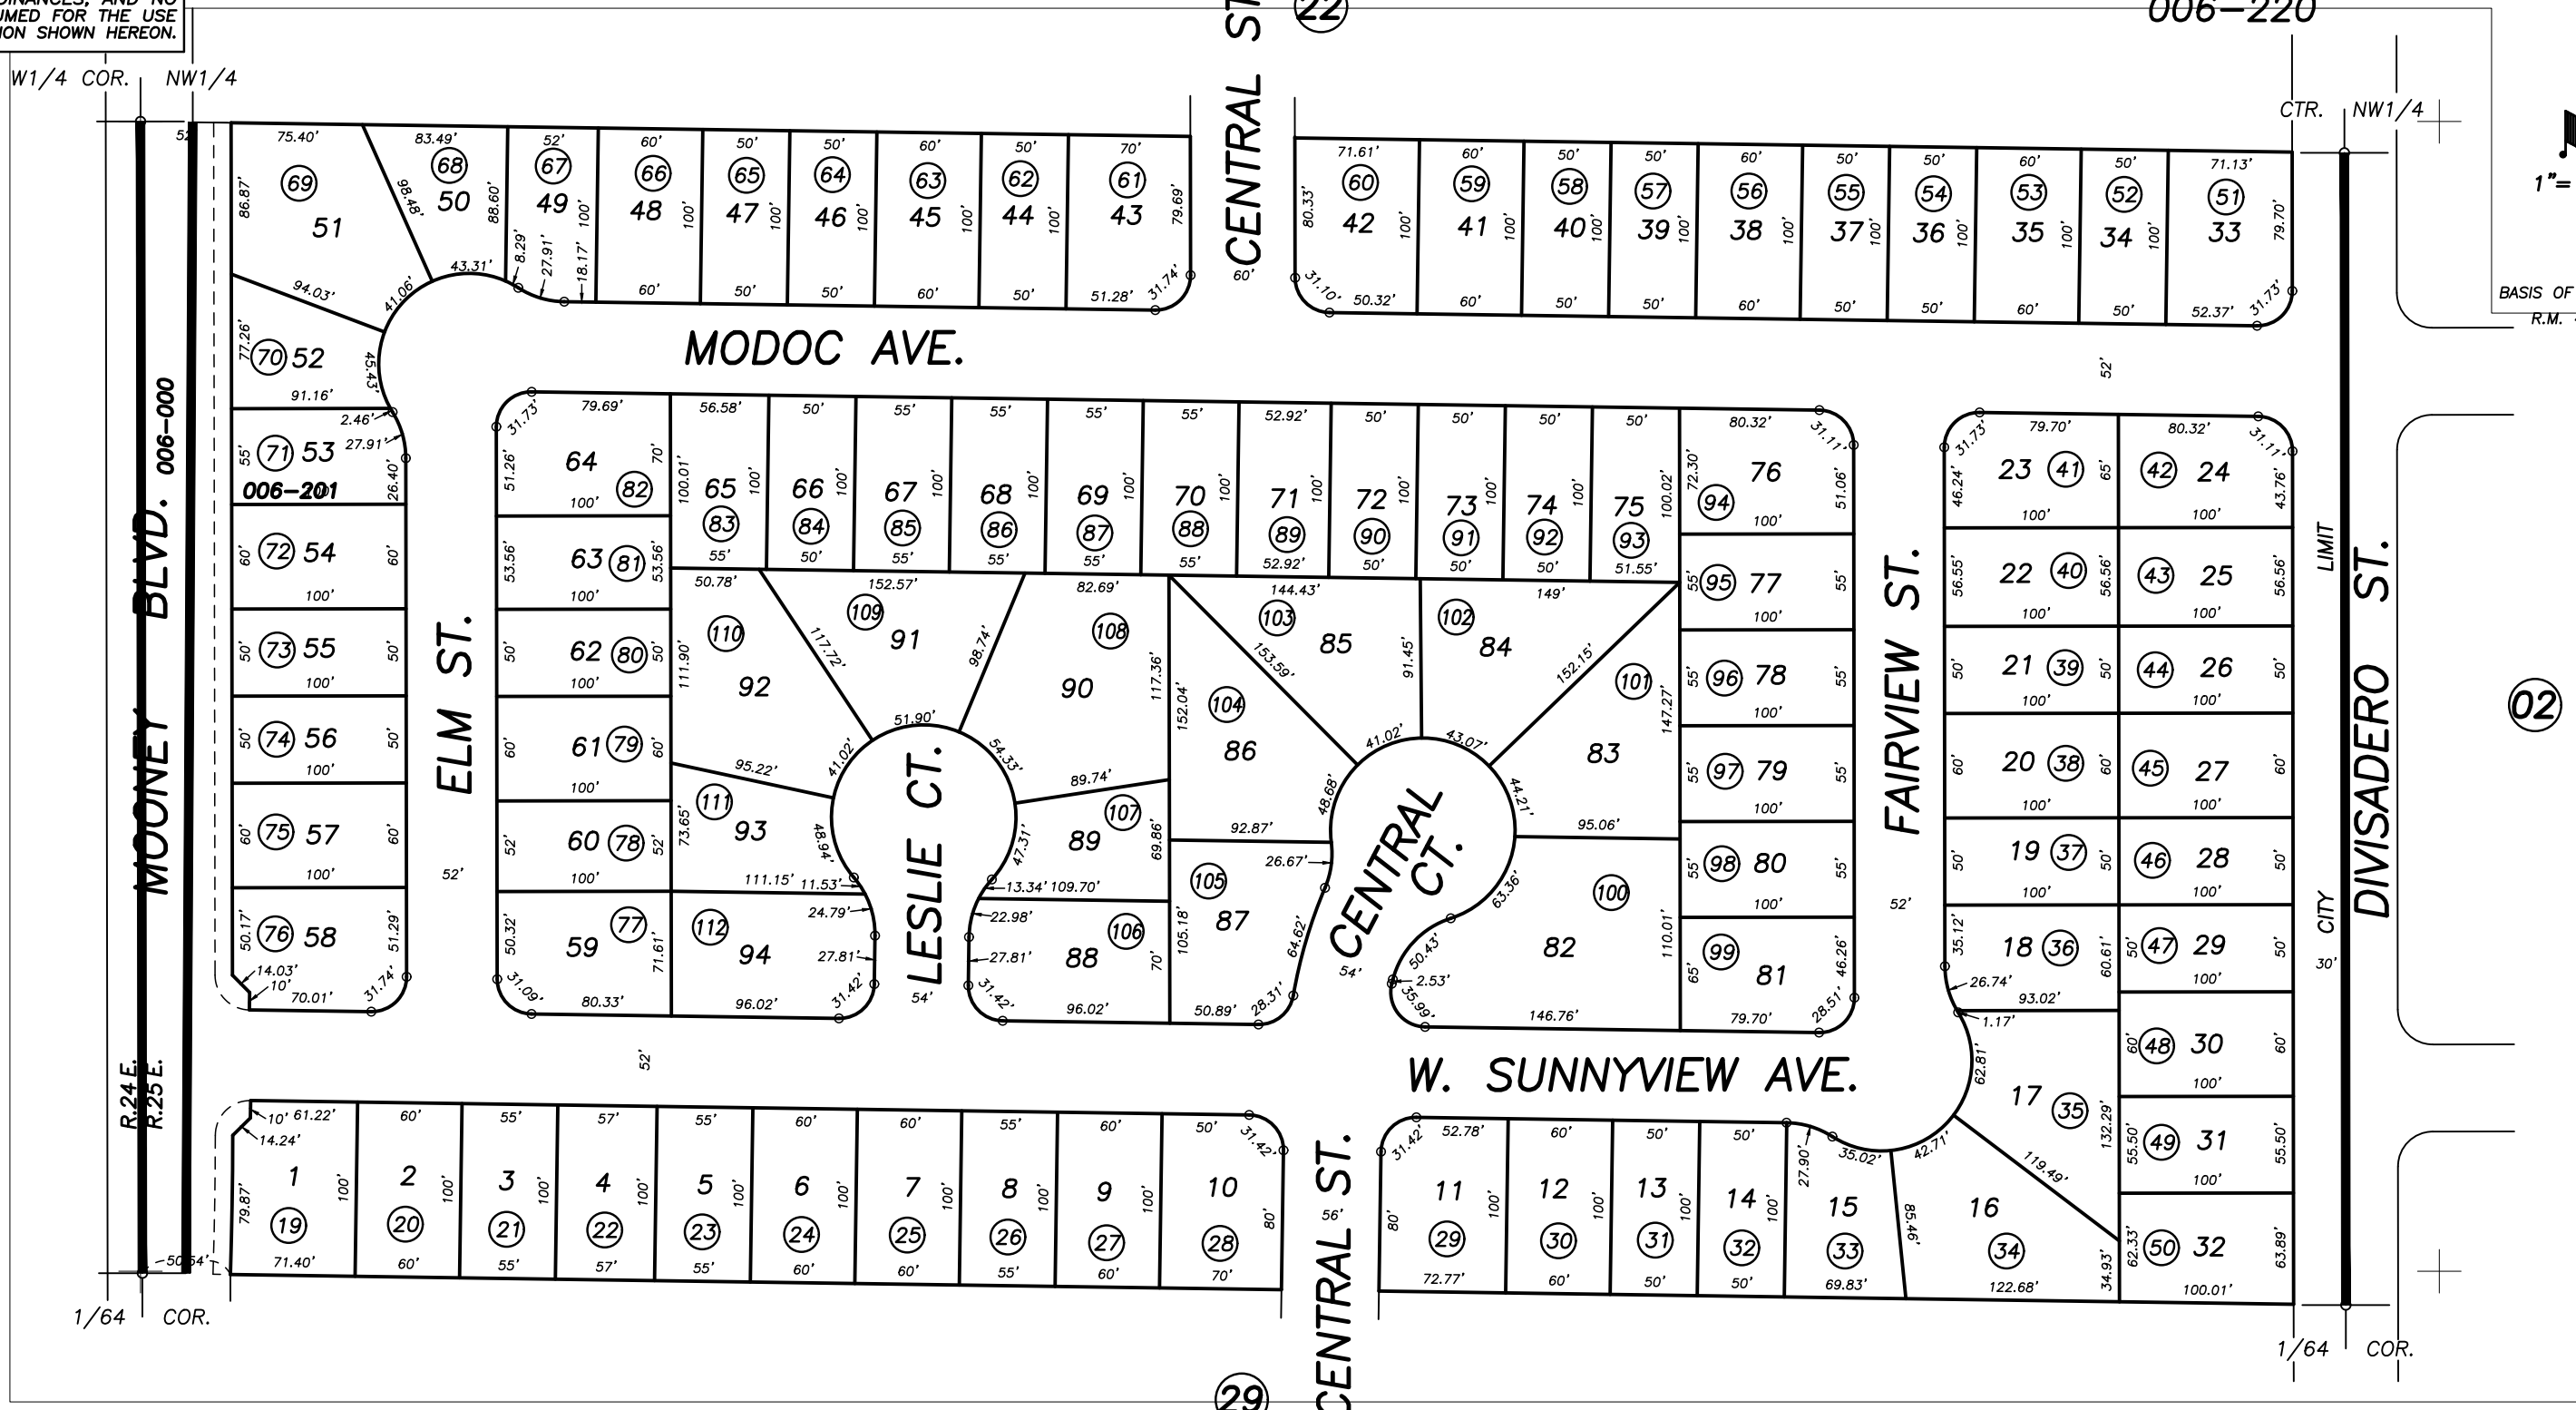

006-000
006-201
006-220

DISCLAIMER
THIS MAP WAS PREPARED FOR LOCAL PROPERTY ASSESSMENT PURPOSES ONLY AND THE PARCELS SHOWN HEREON MAY NOT COMPLY WITH STATE AND LOCAL SUBDIVISION ORDINANCES, AND NO LIABILITY IS ASSUMED FOR THE USE OF THE INFORMATION SHOWN HEREON.

Bk. 089

EAGLE MEADOWS, R.M. 43-95

CITY OF VISALIA
ASSESSOR'S MAPS BK. 090 , PG. 01
COUNTY OF TULARE, CALIFORNIA, U.S.A.