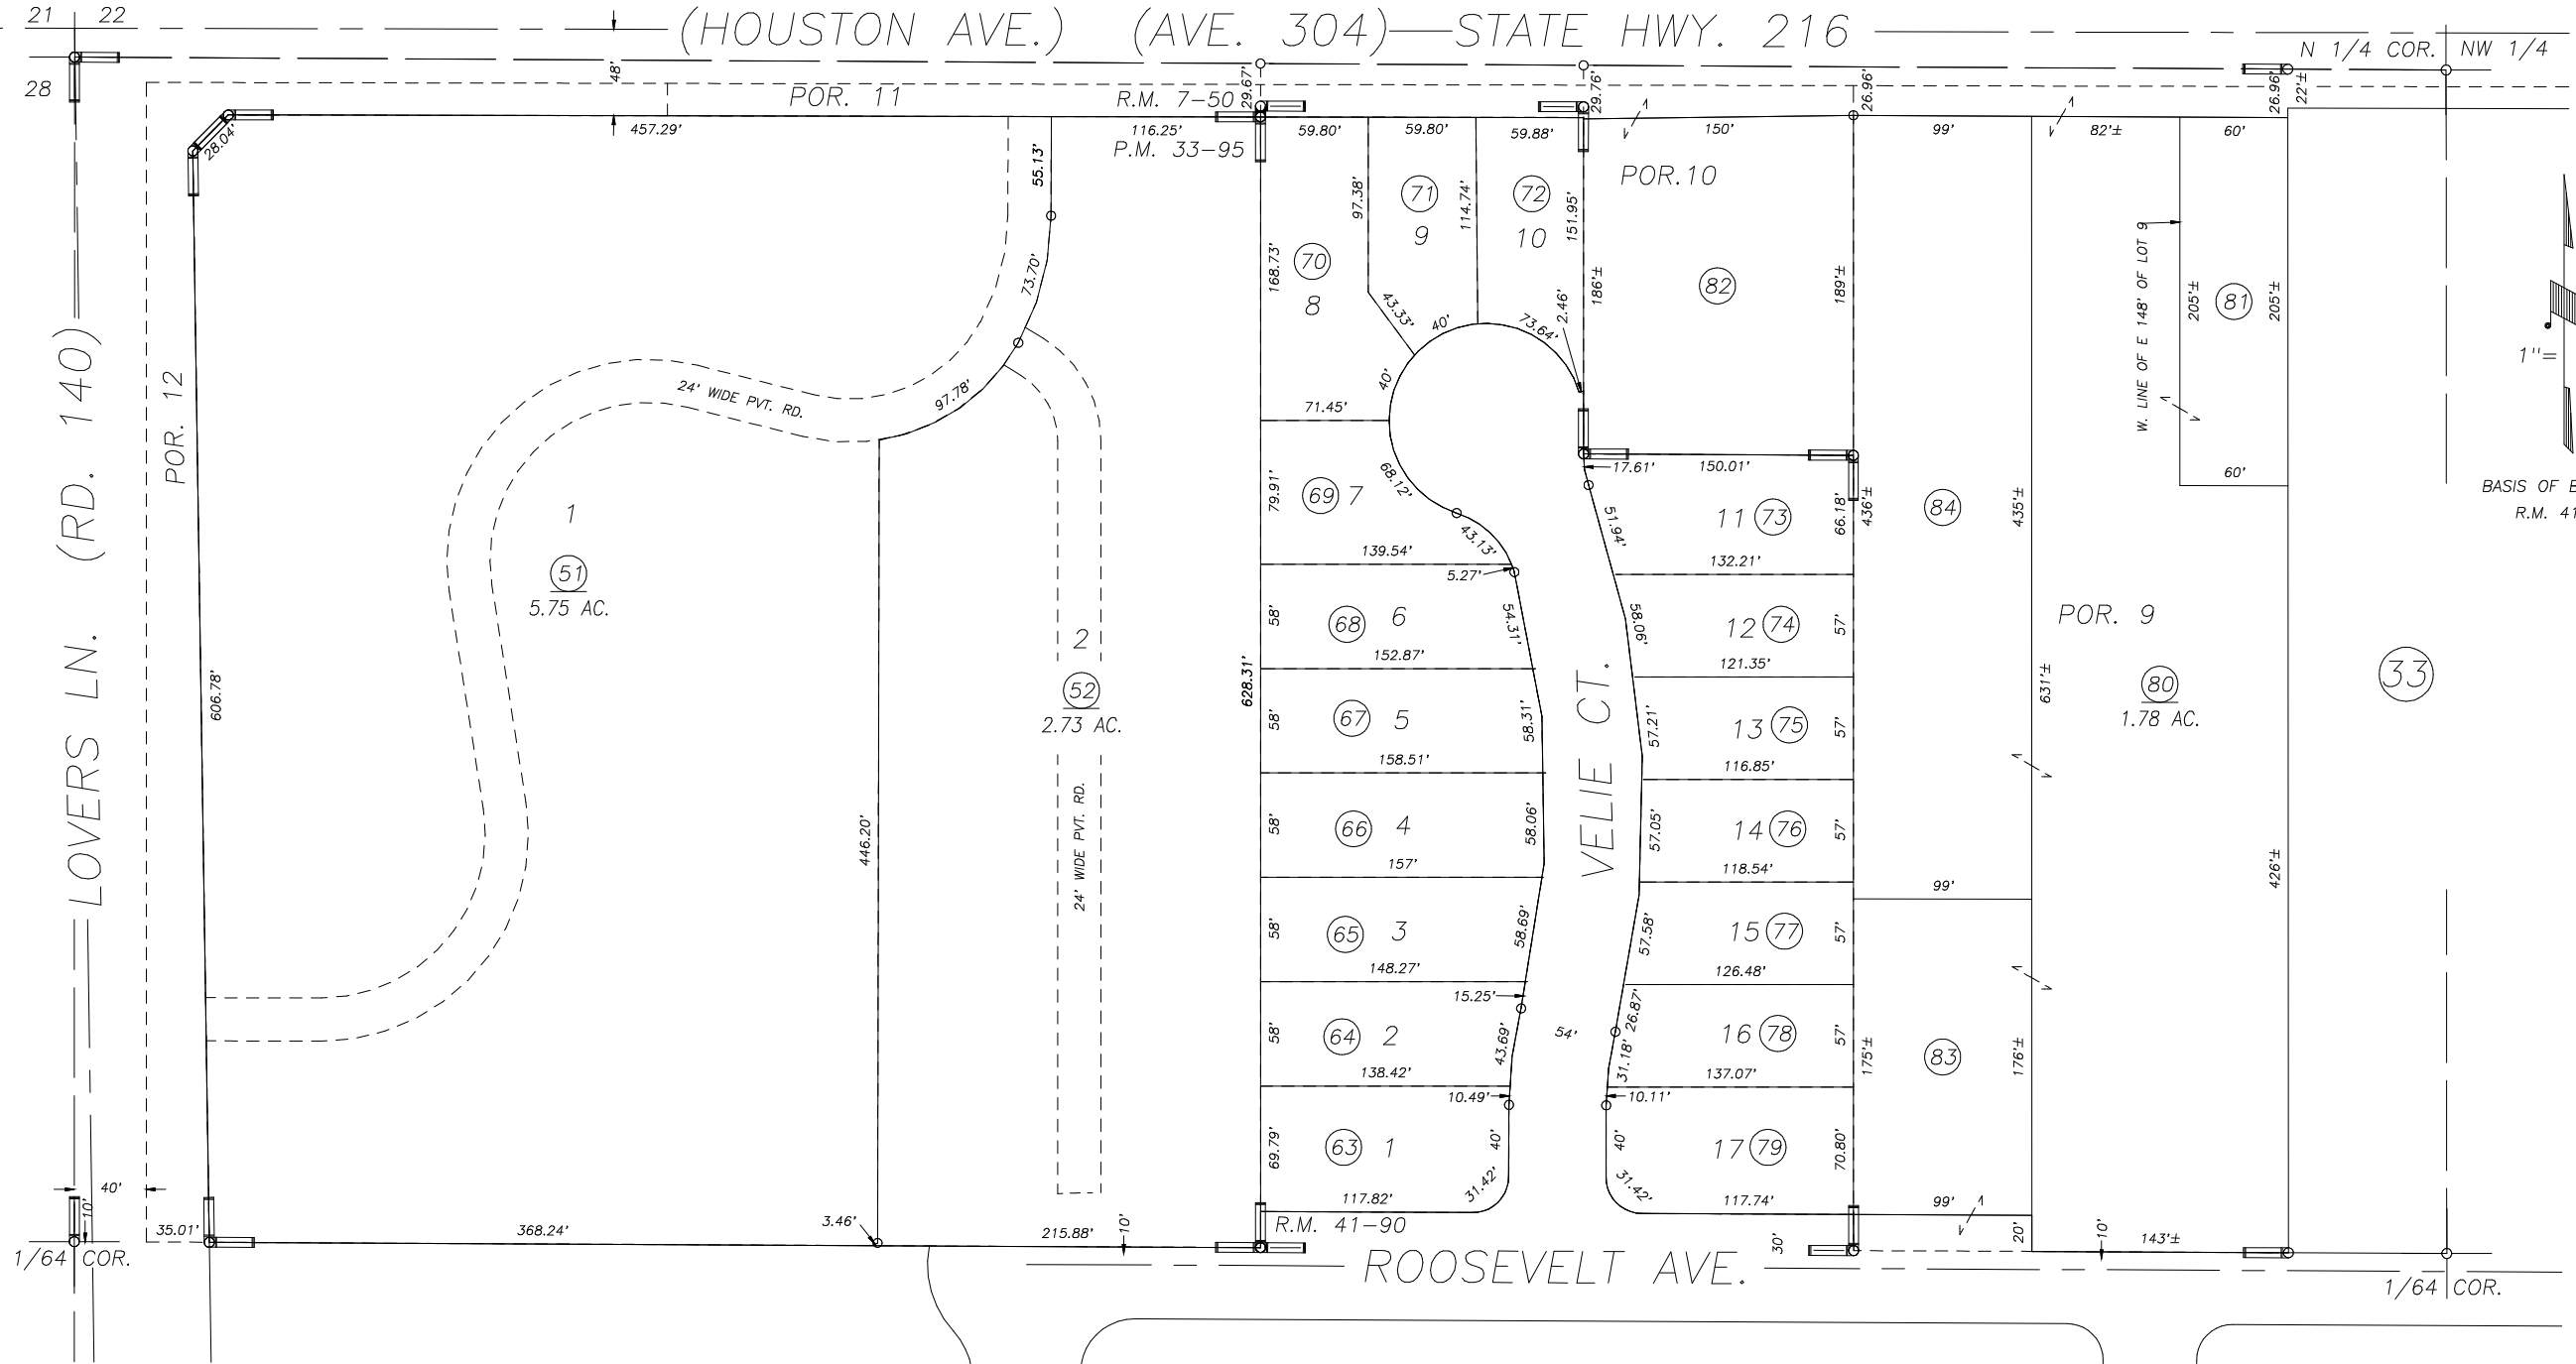

N1/2 OF NW1/4 OF NW1/4 SEC.27, T.18S., R.25E., M.D.B.&M.

Tax Area Codes

006-037 103-18
 006-117
 006-010
 006-226

(53)

DISCLAIMER
 THIS MAP WAS PREPARED FOR LOCAL
 PROPERTY ASSESSMENT PURPOSES ONLY
 AND THE PARCELS SHOWN HEREON MAY
 NOT COMPLY WITH STATE AND LOCAL
 SUBDIVISION ORDINANCES, AND NO
 LIABILITY IS ASSUMED FOR THE USE
 OF THE INFORMATION SHOWN HEREON.
 R & T CODE SEC. 327, 408.3, ETC.

Bk.
098

POR. THE OAKS, R.M. 7-50
 PARCEL MAP 3293, P.M. 33-95
 MADISON HEIGHTS, R.M. 41-90

(29)

CITY OF VISALIA
 ASSESSOR'S MAPS BK. 103 , PG. 18
 COUNTY OF TULARE, CALIFORNIA, U.S.A.

NOTE: Assessor's Parcel Numbers Shown in Circles (1) (123)
 Assessor's Block Numbers Shown in Ellipses