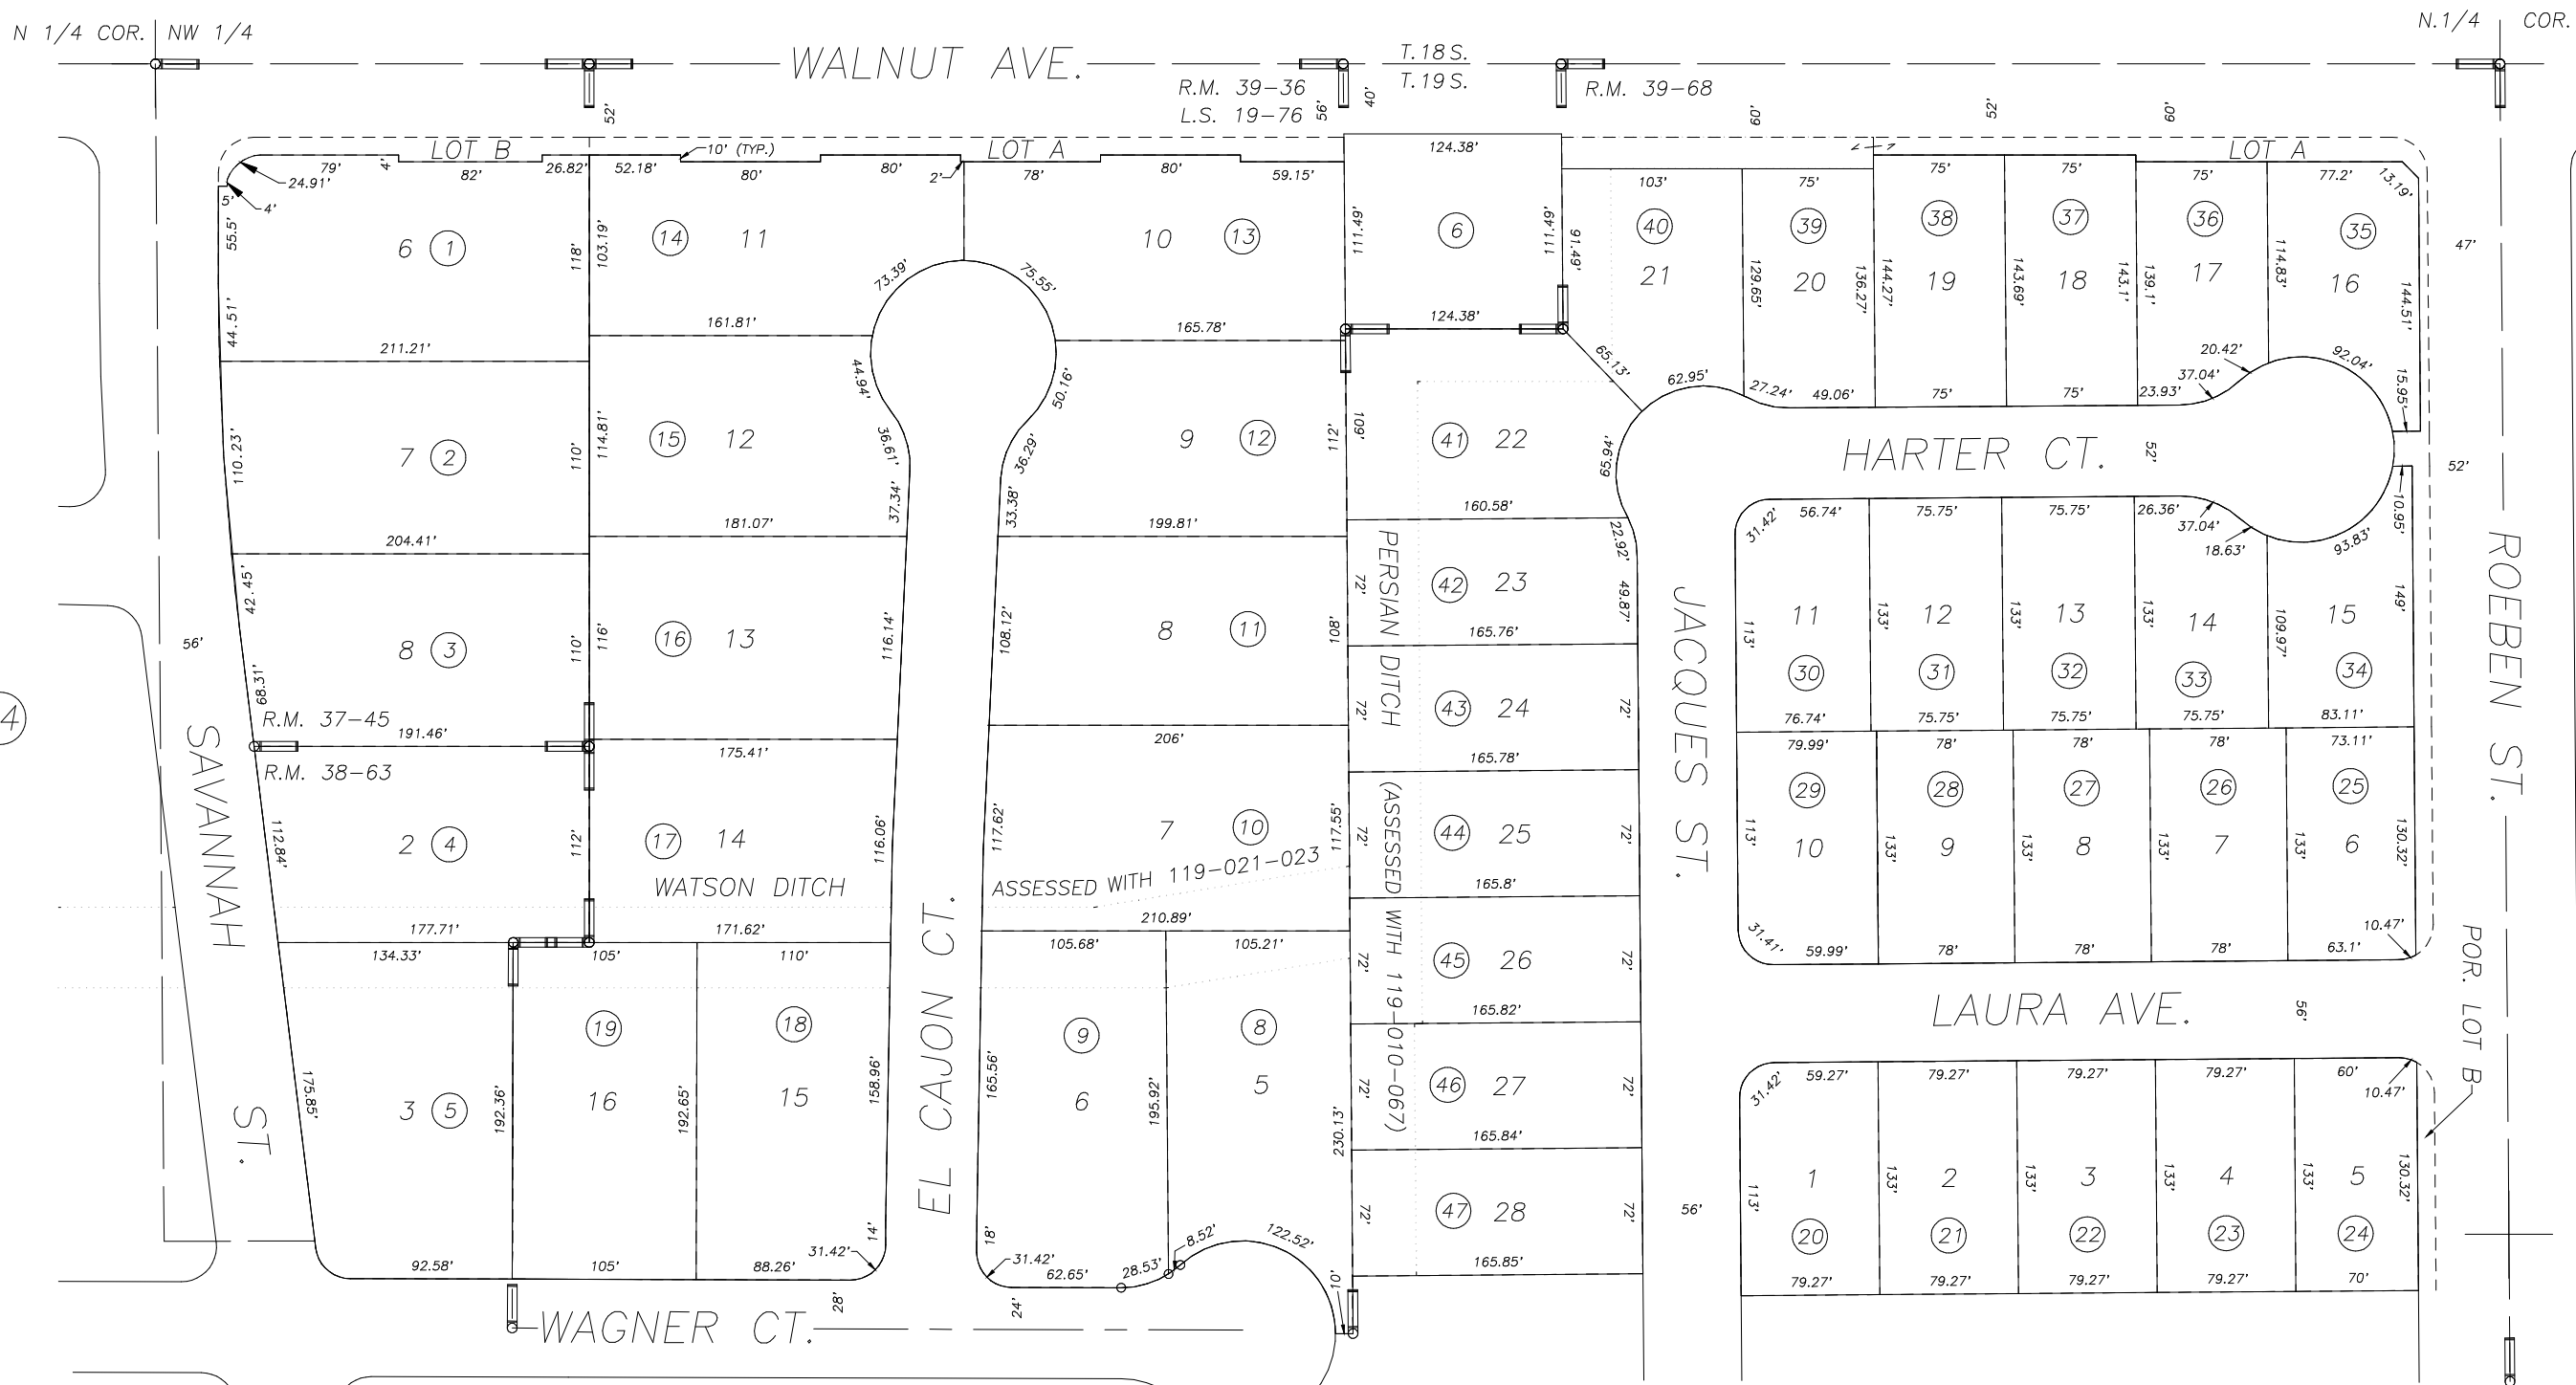

DISCLAIMER
 THIS MAP WAS PREPARED FOR LOCAL PROPERTY ASSESSMENT PURPOSES ONLY AND THE PARCELS SHOWN HEREON MAY NOT COMPLY WITH STATE AND LOCAL SUBDIVISION ORDINANCES, AND NO LIABILITY IS ASSUMED FOR THE USE OF THE INFORMATION SHOWN HEREON.

NLY. POR. NE1/4 OF NW 1/4 SEC.3, T.19S., R.24E., M.D.B.&M.

Tax Area Code 119-55
 006-206

Bk.
 087

POR. OAK MEADOW ESTATES NO. 1, R.M. 37-45
 POR. OAK MEADOW ESTATES NO. 2, R.M. 38-63
 POR. OAK MEADOW ESTATES NO. 3, R.M. 39-36
 POR. RECORD OF SURVEY, L.S. 19-76
 POR. FIELDSTONE, R.M. 39-68

CITY OF VISALIA
 ASSESSOR'S MAPS BK. 119 , PG. 55
 COUNTY OF TULARE, CALIFORNIA, U.S.A.

NOTE: Assessor's Parcel Numbers Shown in Circles ① 123
 Assessor's Block Numbers Shown in Ellipses

UPDATE DITCH	08/24/2017	ASG
REVISION	DATE	TECH