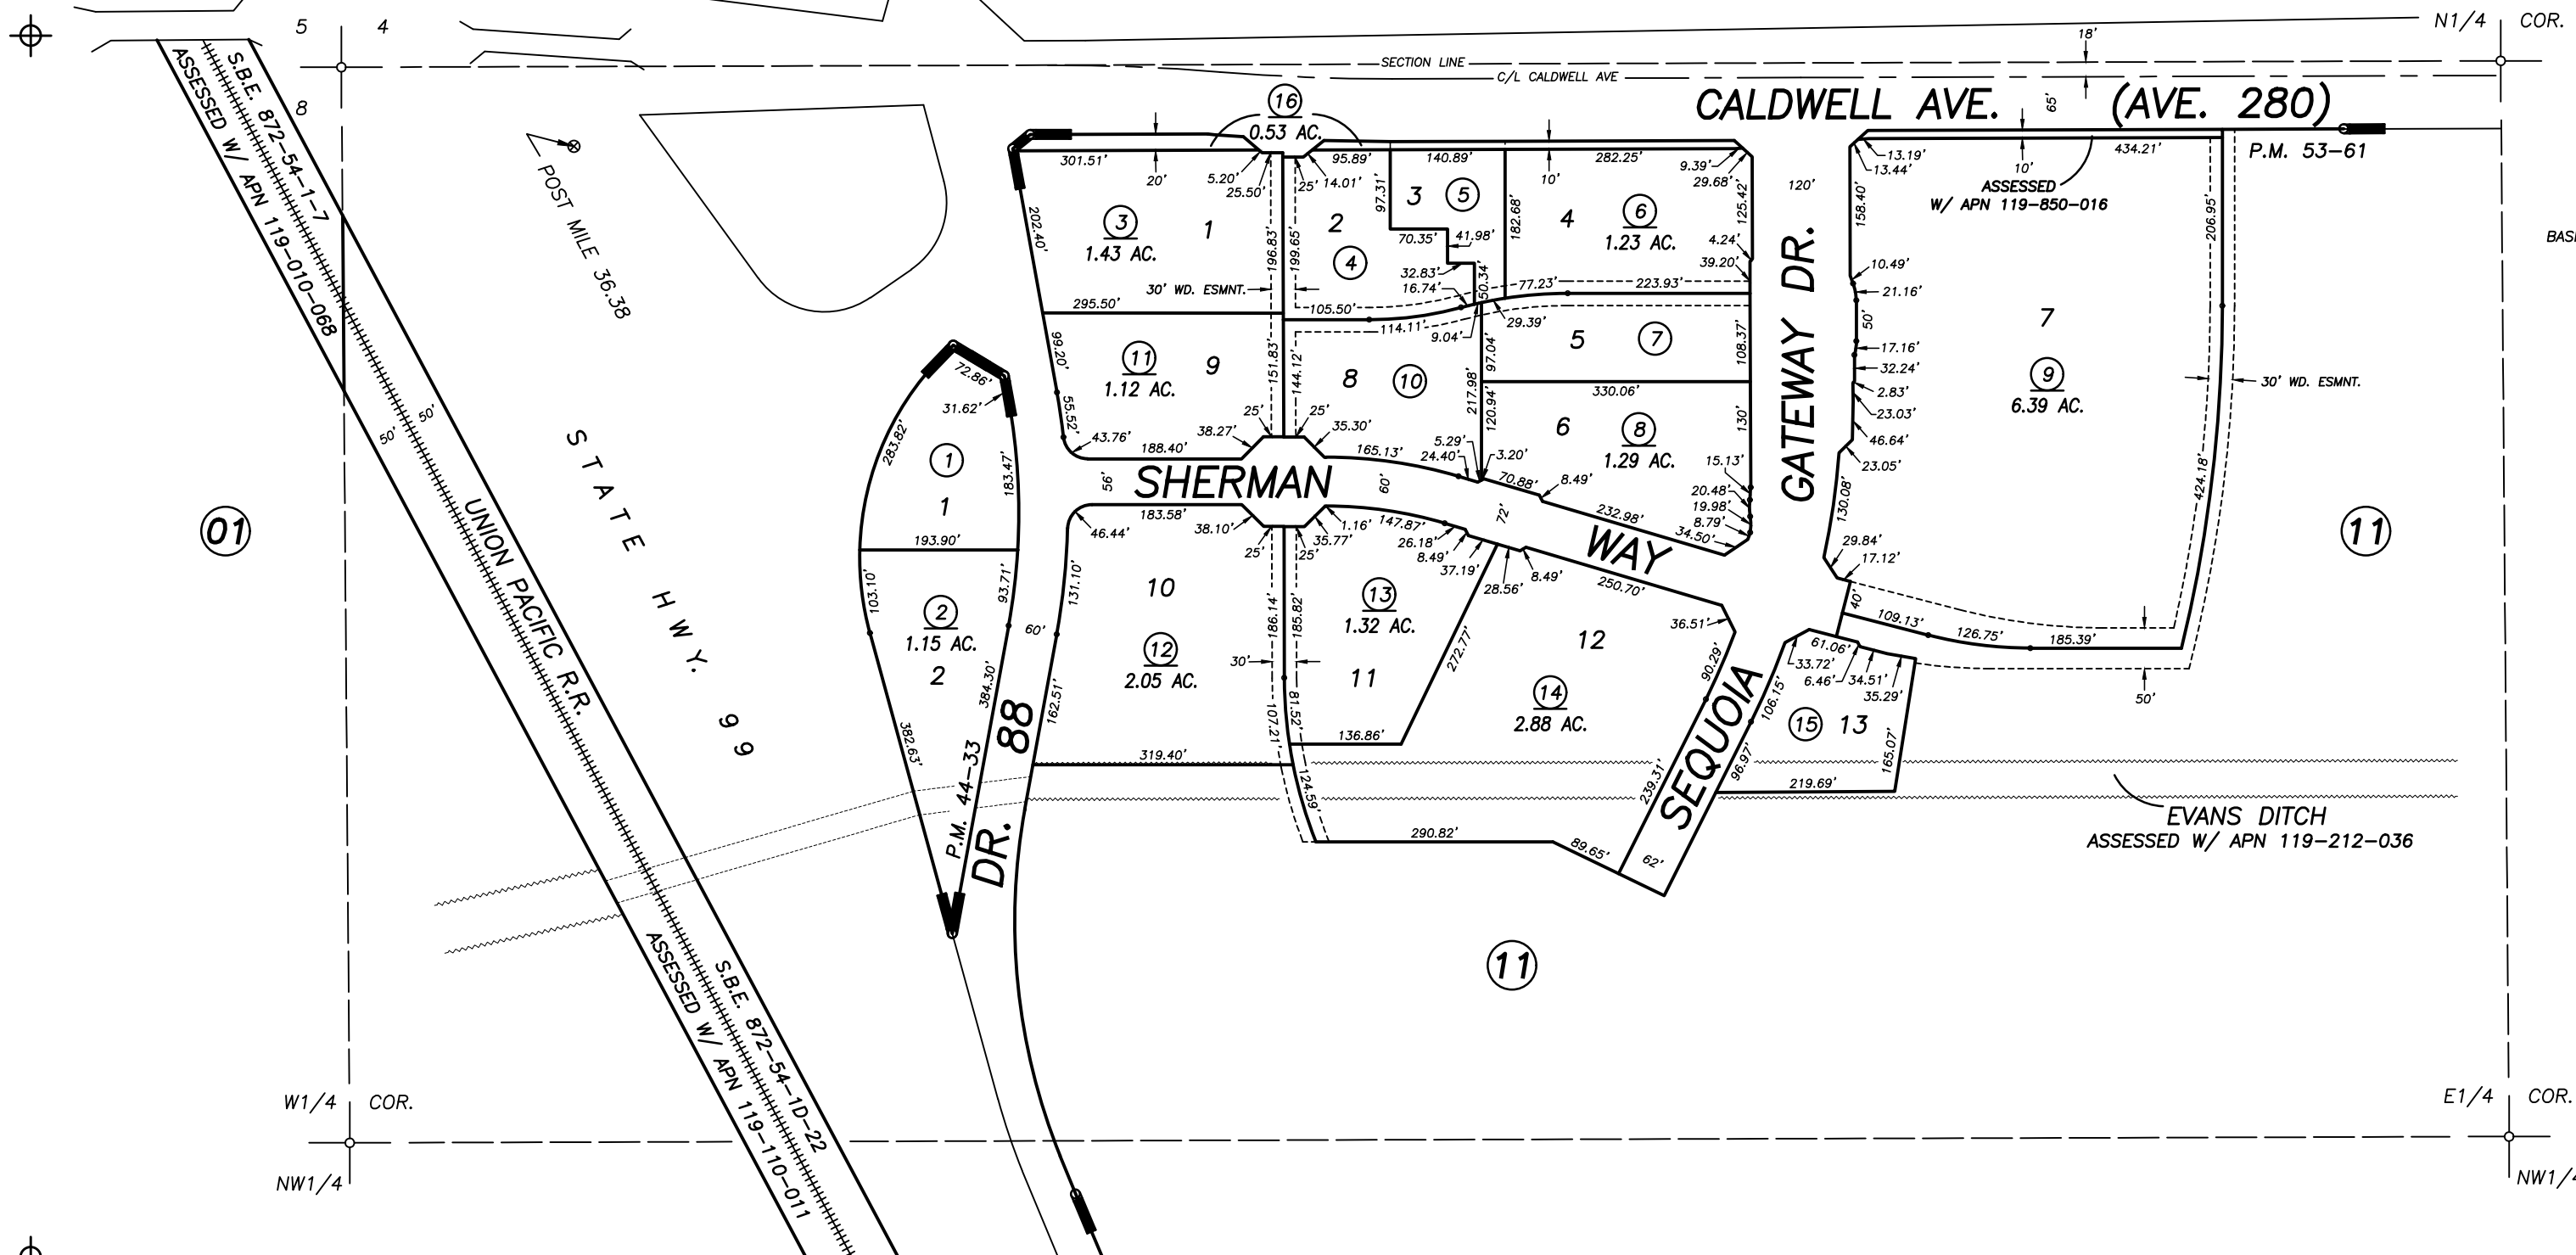

**DISCLAIMER**  
THIS MAP WAS PREPARED FOR LOCAL PROPERTY ASSESSMENT PURPOSES ONLY AND THE PARCELS SHOWN HEREON MAY NOT COMPLY WITH STATE AND LOCAL SUBDIVISION ORDINANCES, AND NO LIABILITY IS ASSUMED FOR THE USE OF THE INFORMATION SHOWN HEREON. R & T CODE SEC. 327, 408.3, ETC.

PARCEL MAP NO. 4329, P.M. 44-33  
POR. PARCEL MAP NO. 5254, P.M. 53-61

VICINITY OF VISALIA  
ASSESSOR'S MAPS BK. 119 , PG. 85  
COUNTY OF TULARE, CALIFORNIA, U.S.A.