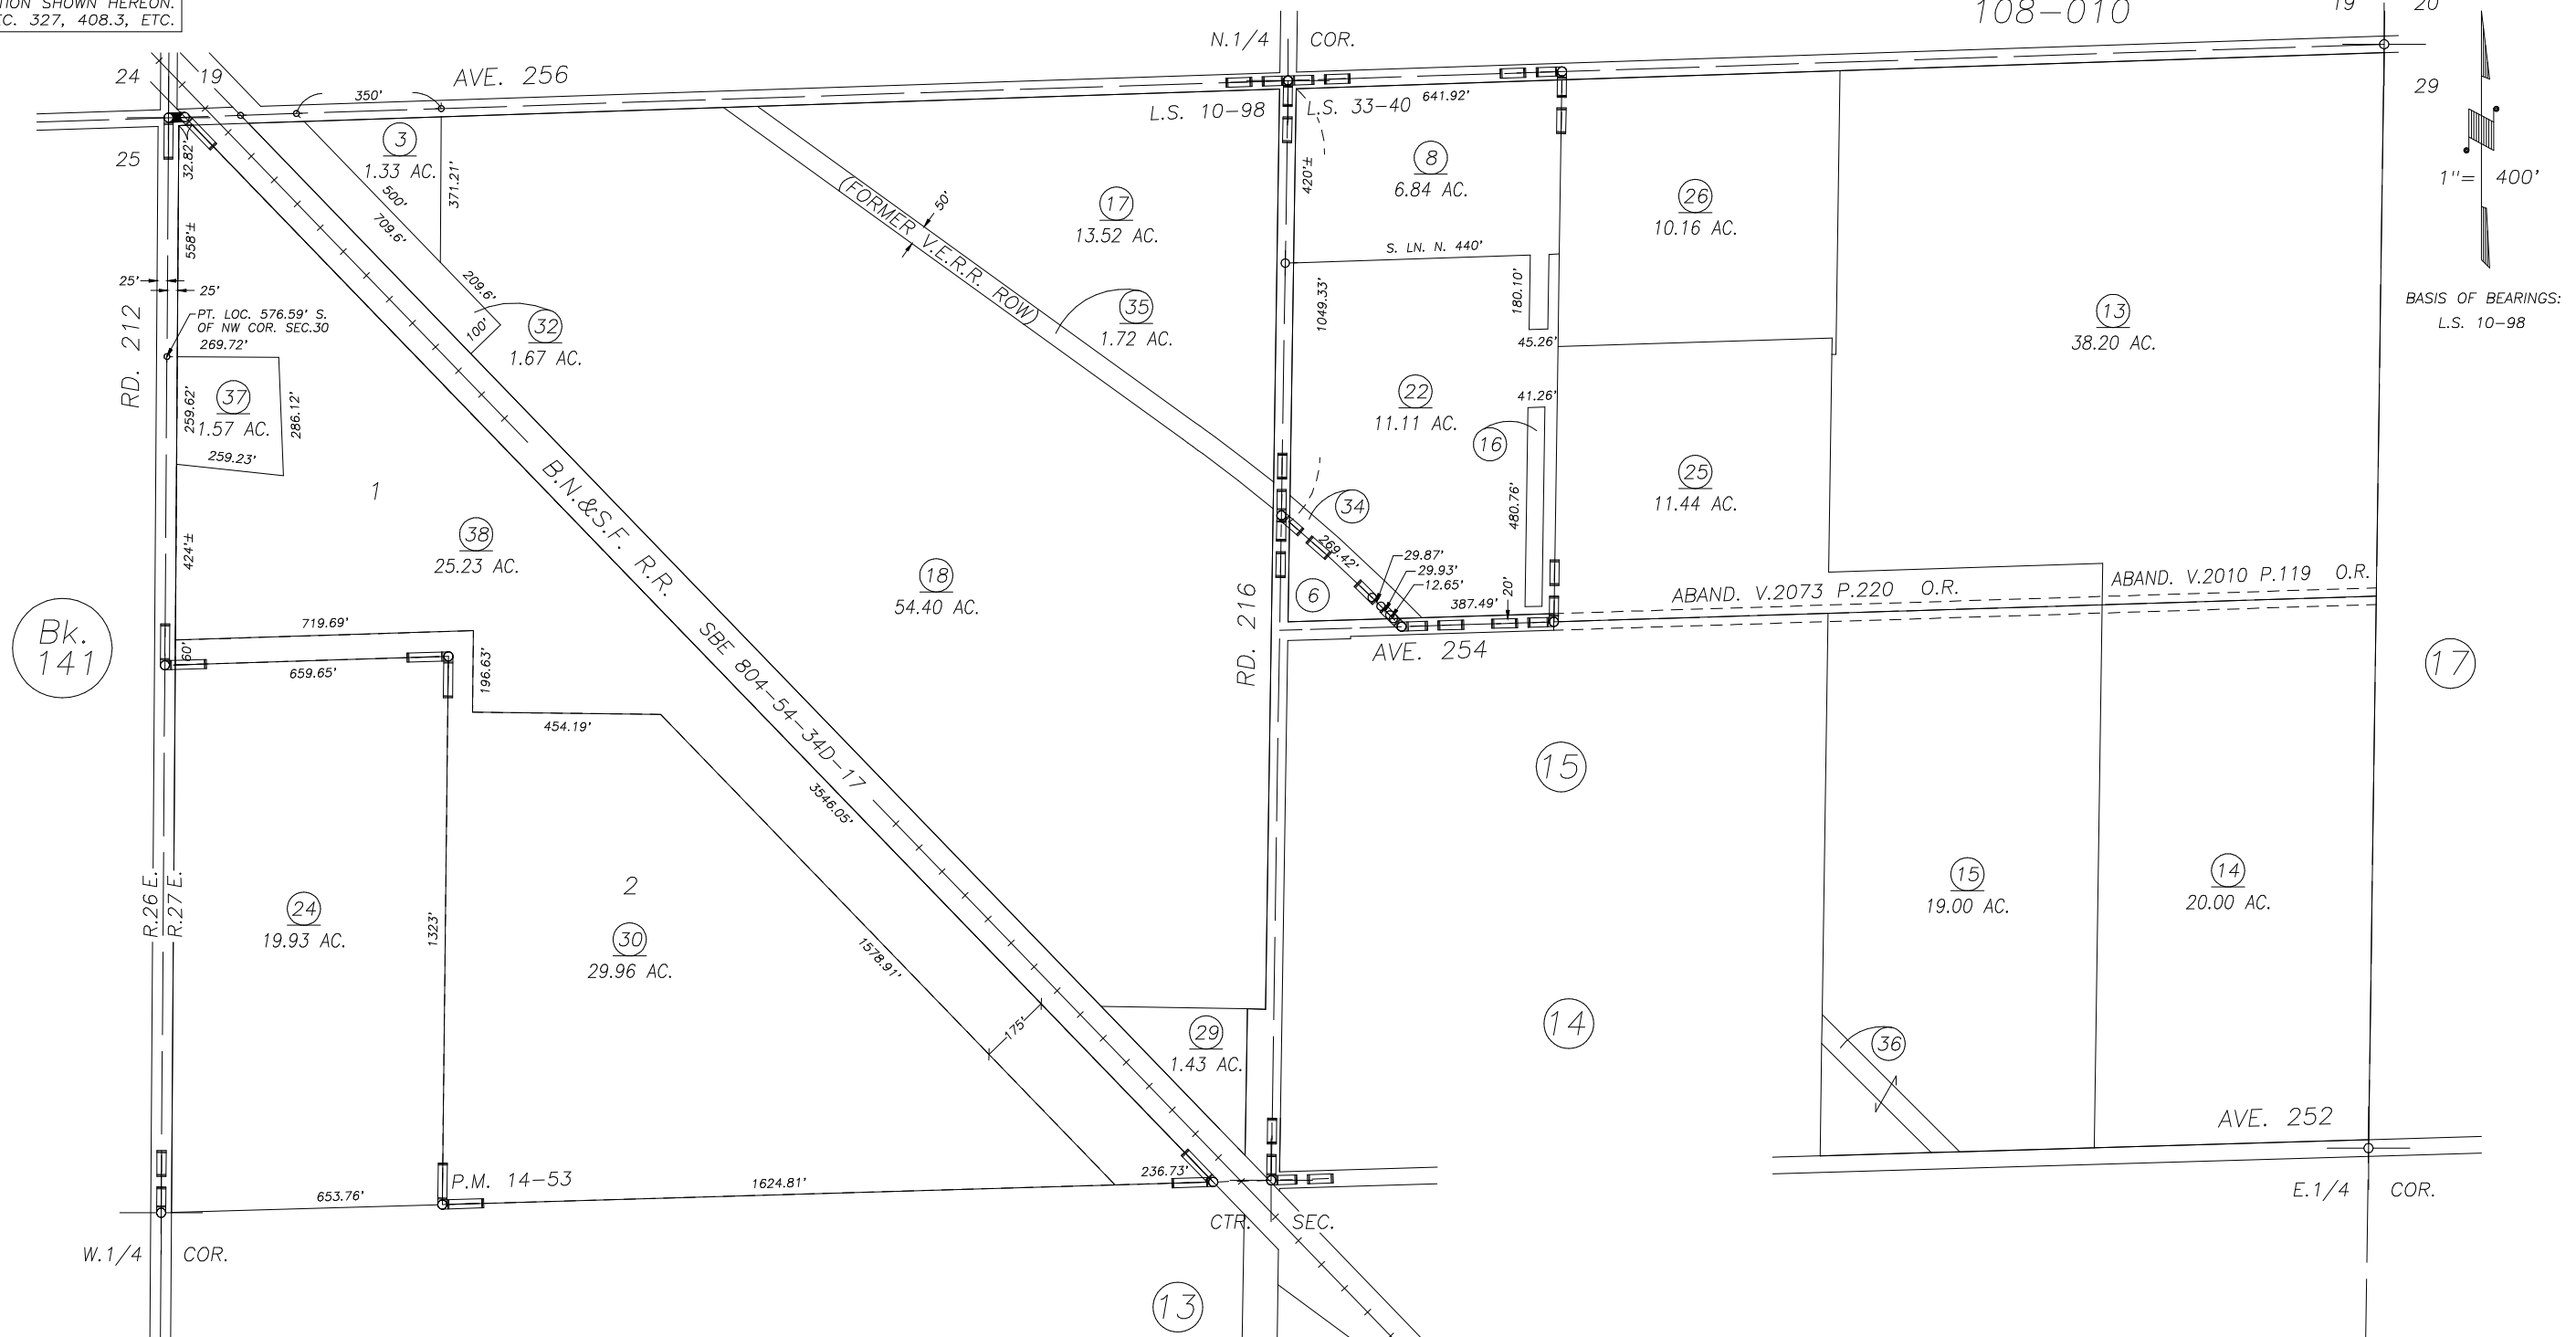

DISCLAIMER
 THIS MAP WAS PREPARED FOR LOCAL PROPERTY ASSESSMENT PURPOSES ONLY AND THE PARCELS SHOWN HEREON MAY NOT COMPLY WITH STATE AND LOCAL SUBDIVISION ORDINANCES, AND NO LIABILITY IS ASSUMED FOR THE USE OF THE INFORMATION SHOWN HEREON. R & T CODE SEC. 327, 408.3, ETC.

N1/2 SEC.30, T.19S., R.27E., M.D.B.&M.

Tax Area Code 142-16
 108-004 108-006
 108-007 108-008
 108-010

POR. RECORD OF SURVEY, L.S. 10-98 (NW1/4 SEC.30, ETC.)
 PARCEL MAP NO. 1352, P.M. 14-53
 RECORD OF SURVEY, L.S. 33-40

VICINITY OF TONYVILLE
 ASSESSOR'S MAPS BK. 142 , PG. 16
 COUNTY OF TULARE, CALIFORNIA, U.S.A.

NOTE: Assessor's Parcel Numbers Shown in Circles ① 123
 Assessor's Block Numbers Shown in Ellipses (123)

MAPPING CHANGE	05/09/2017	NFL
REVISION	DATE	TECH