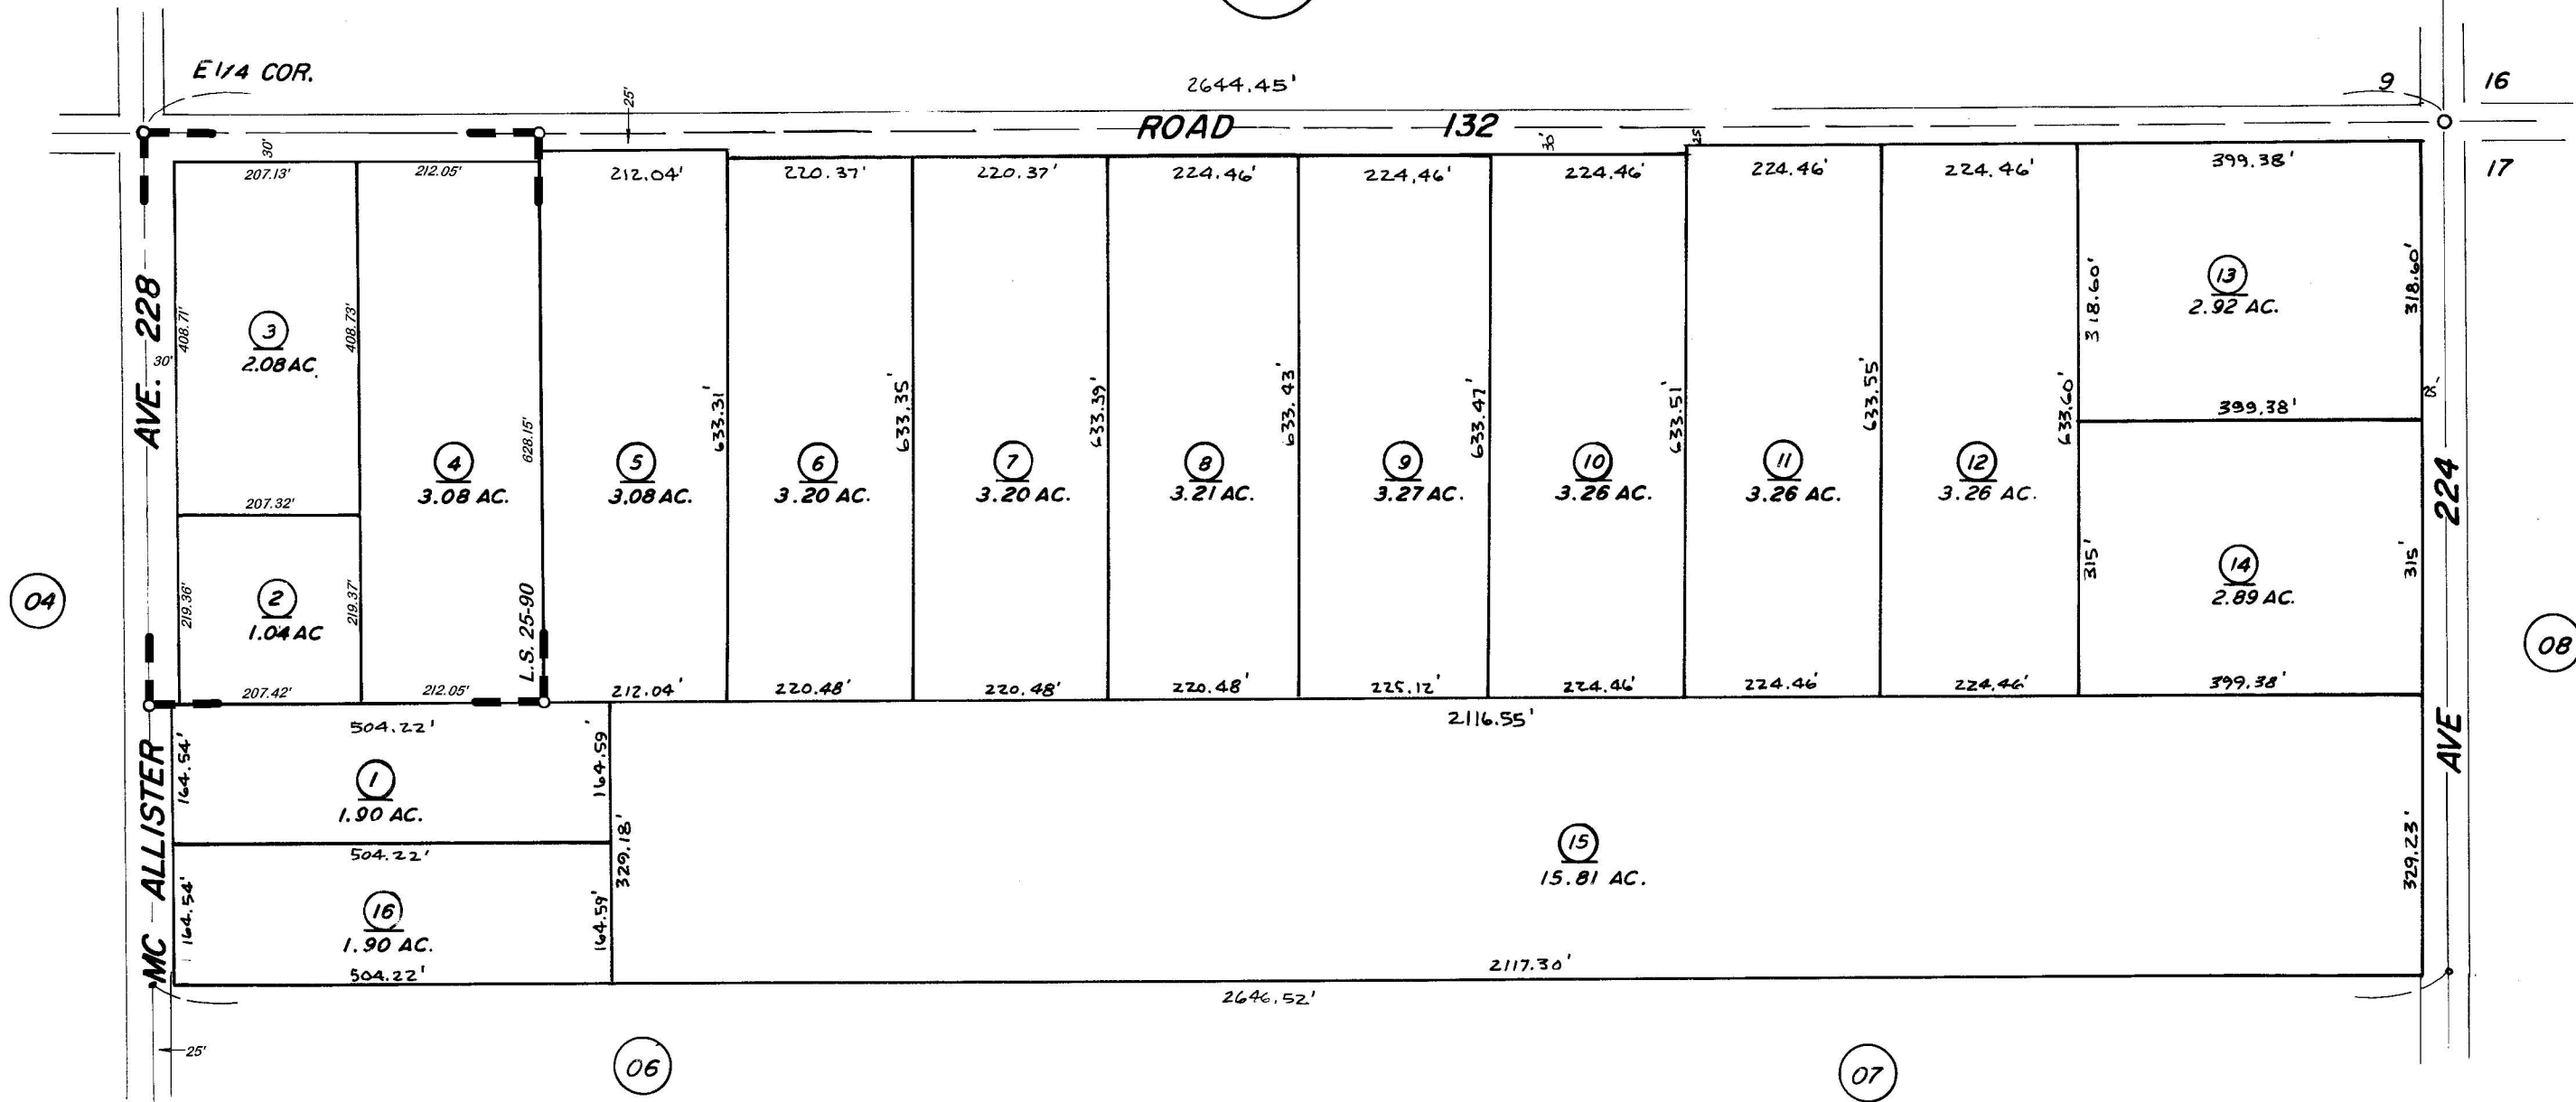

DISCLAIMER

THIS MAP WAS PREPARED FOR LOCAL PROPERTY ASSESSMENT PURPOSES ONLY. THE PARCELS SHOWN HEREON MAY NOT COMPLY WITH STATE AND LOCAL SUBDIVISION ORDINANCES. NO LIABILITY IS ASSUMED FOR THE USE OF THE INFORMATION HEREON. R & T CODE SEC. 327, 408.3, ETC.

REVISED: 8/22/2017
REASON: 2001-0056137
CAD TECH: NFL

BK. 195

RECORD OF SURVEY, L.S. 25-90

VICINITY OF TULARE
ASSESSOR'S MAPS BK. 184 PG. 14
COUNTY OF TULARE, CALIF.

NOTE — ASSESSOR'S BLOCK NUMBERS SHOWN IN ELLIPSES
ASSESSOR'S PARCEL NUMBERS SHOWN IN CIRCLES