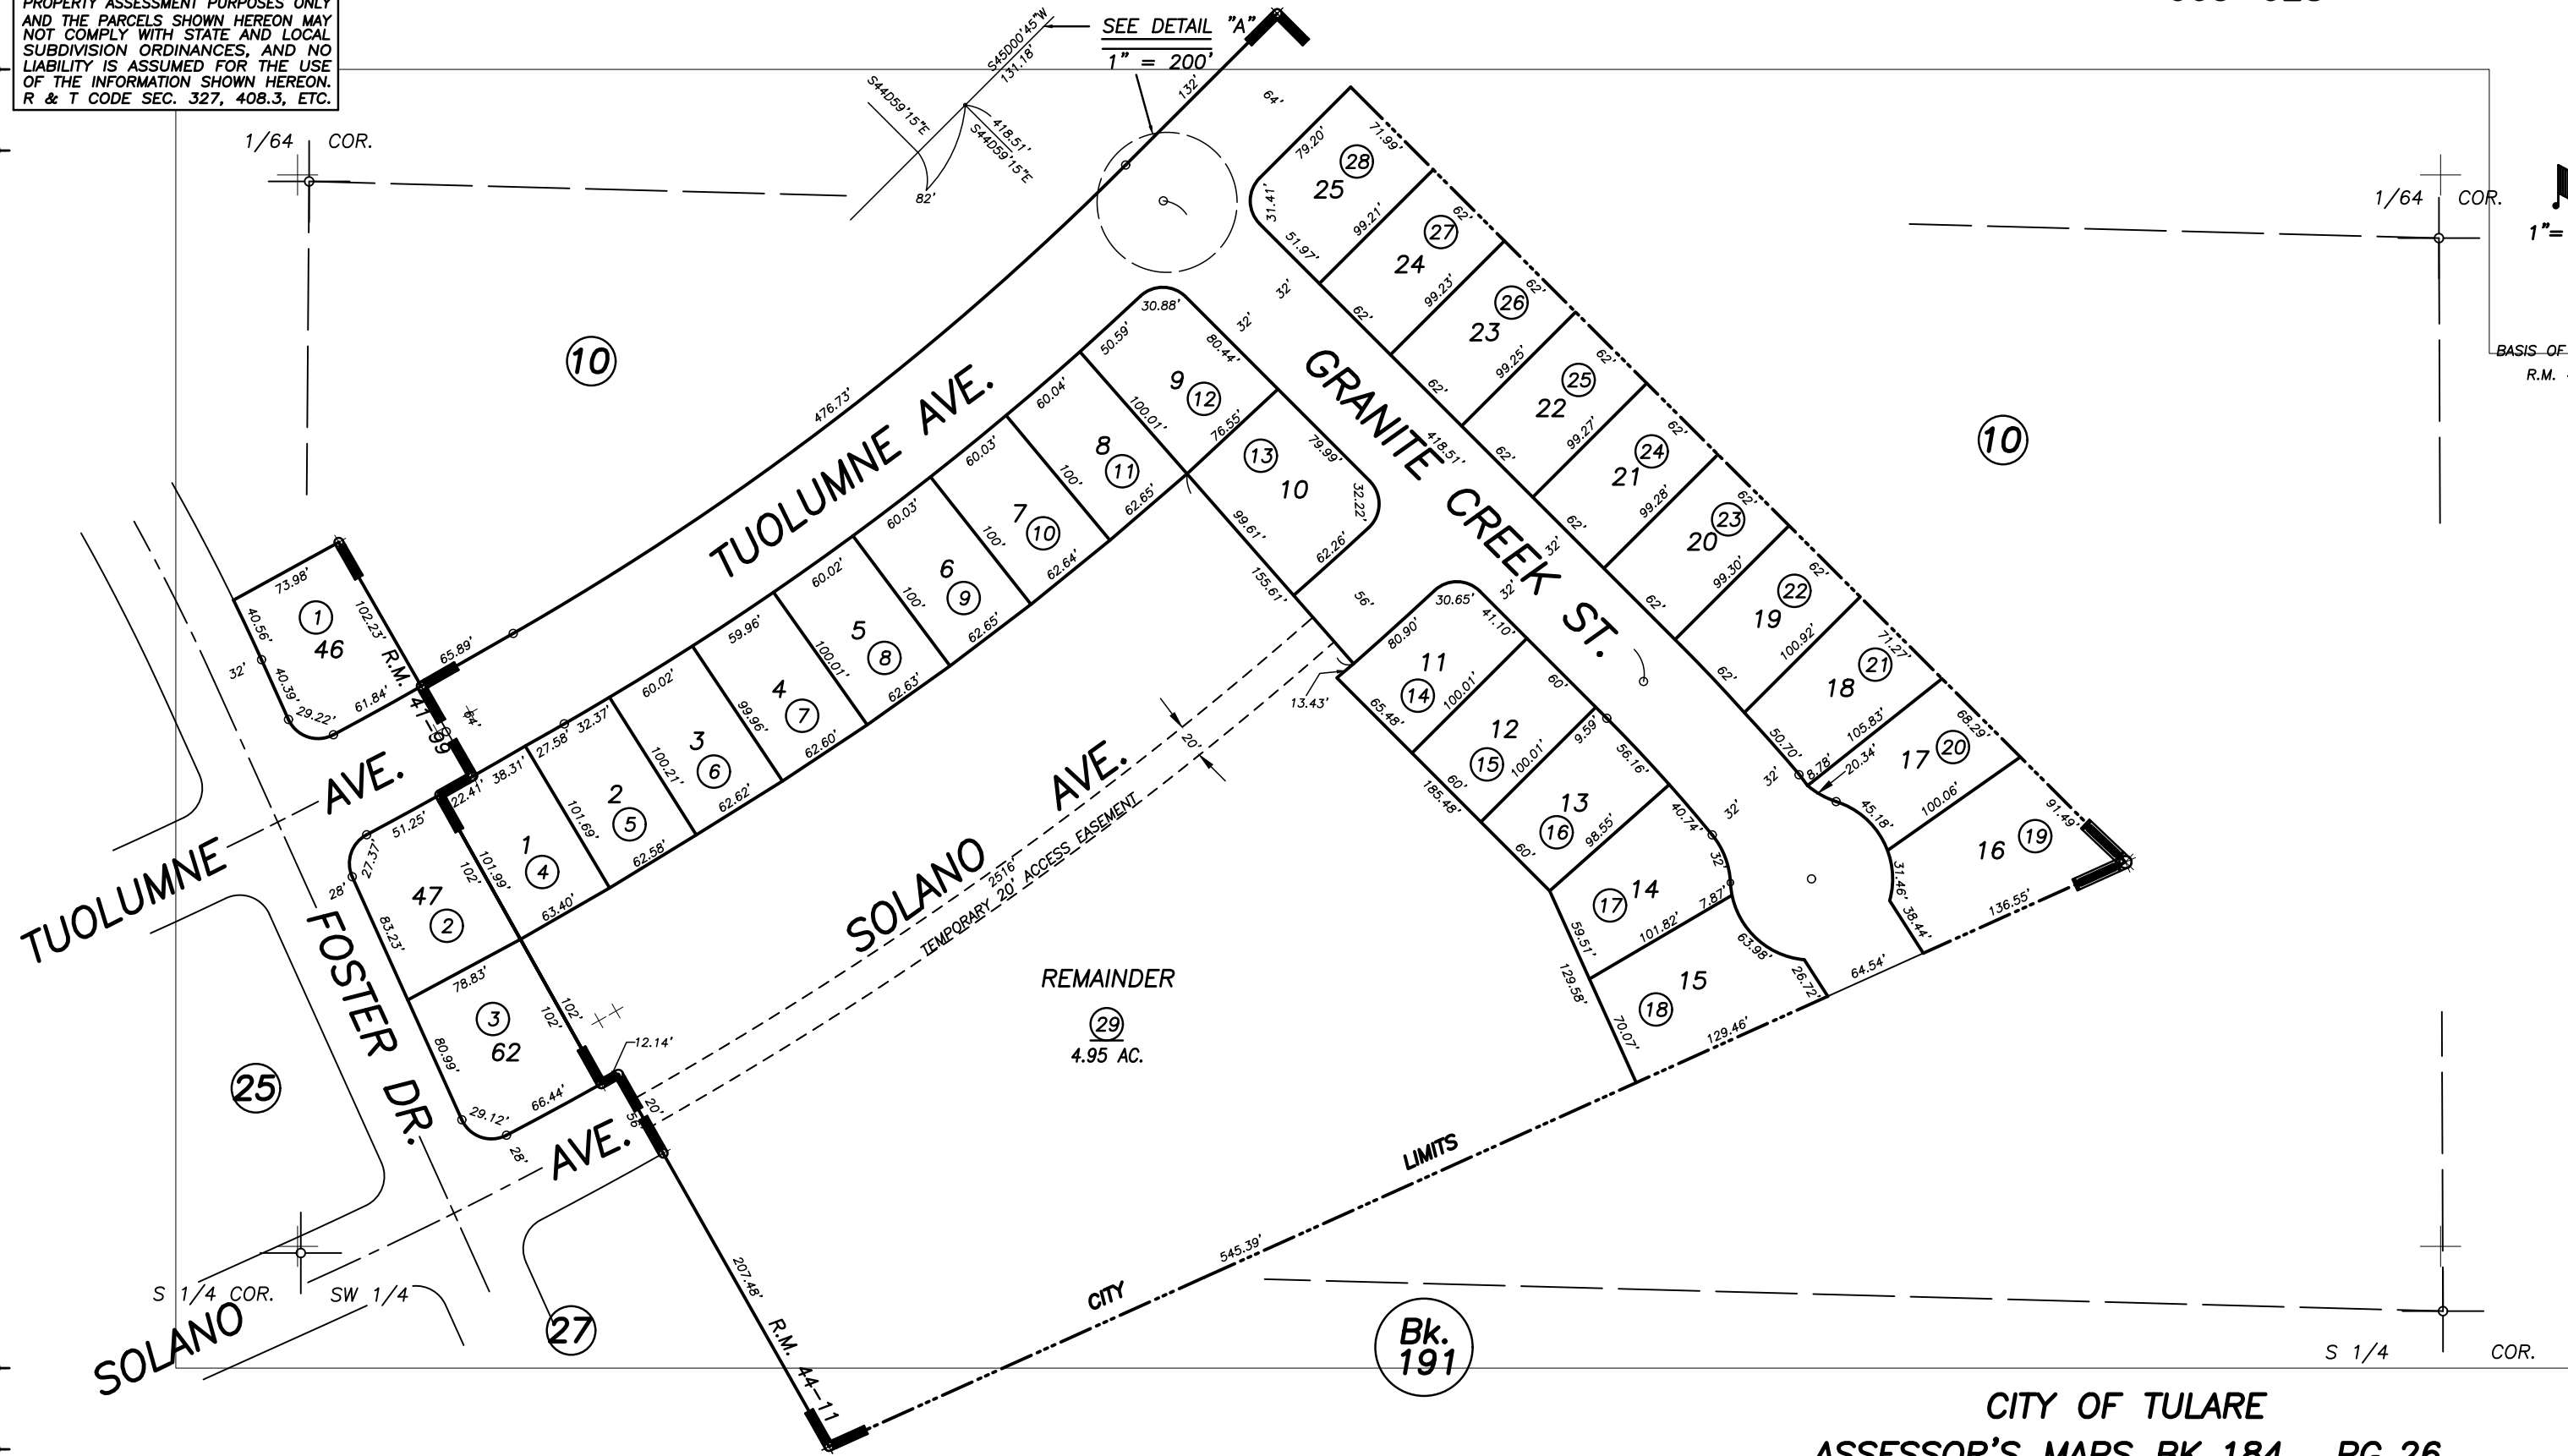

DISCLAIMER
THIS MAP WAS PREPARED FOR LOCAL PROPERTY ASSESSMENT PURPOSES ONLY AND THE PARCELS SHOWN HEREON MAY NOT COMPLY WITH STATE AND LOCAL SUBDIVISION ORDINANCES, AND NO LIABILITY IS ASSUMED FOR THE USE OF THE INFORMATION SHOWN HEREON. R & T CODE SEC. 327, 408.3, ETC.

BASIS OF BEARINGS:
R.M. 41-99

POR. RECORD OF SURVEY, L.S. 13-86 (SEC.18, ETC.)
POR. COTTONWOOD, NO.1, R.M. 41-99
COTTONWOOD ESTATES NO. 2B, R.M. 44-11

CITY OF TULARE
ASSESSOR'S MAPS BK. 184 , PG.26
COUNTY OF TULARE, CALIFORNIA, U.S.A.

NOTE: Assessor's Parcel Numbers Shown in Circles (1) (123)
Assessor's Block Numbers Shown in Ellipses

2018-0051377	04/03/2019	NFL
REVISION	DATE	TECH