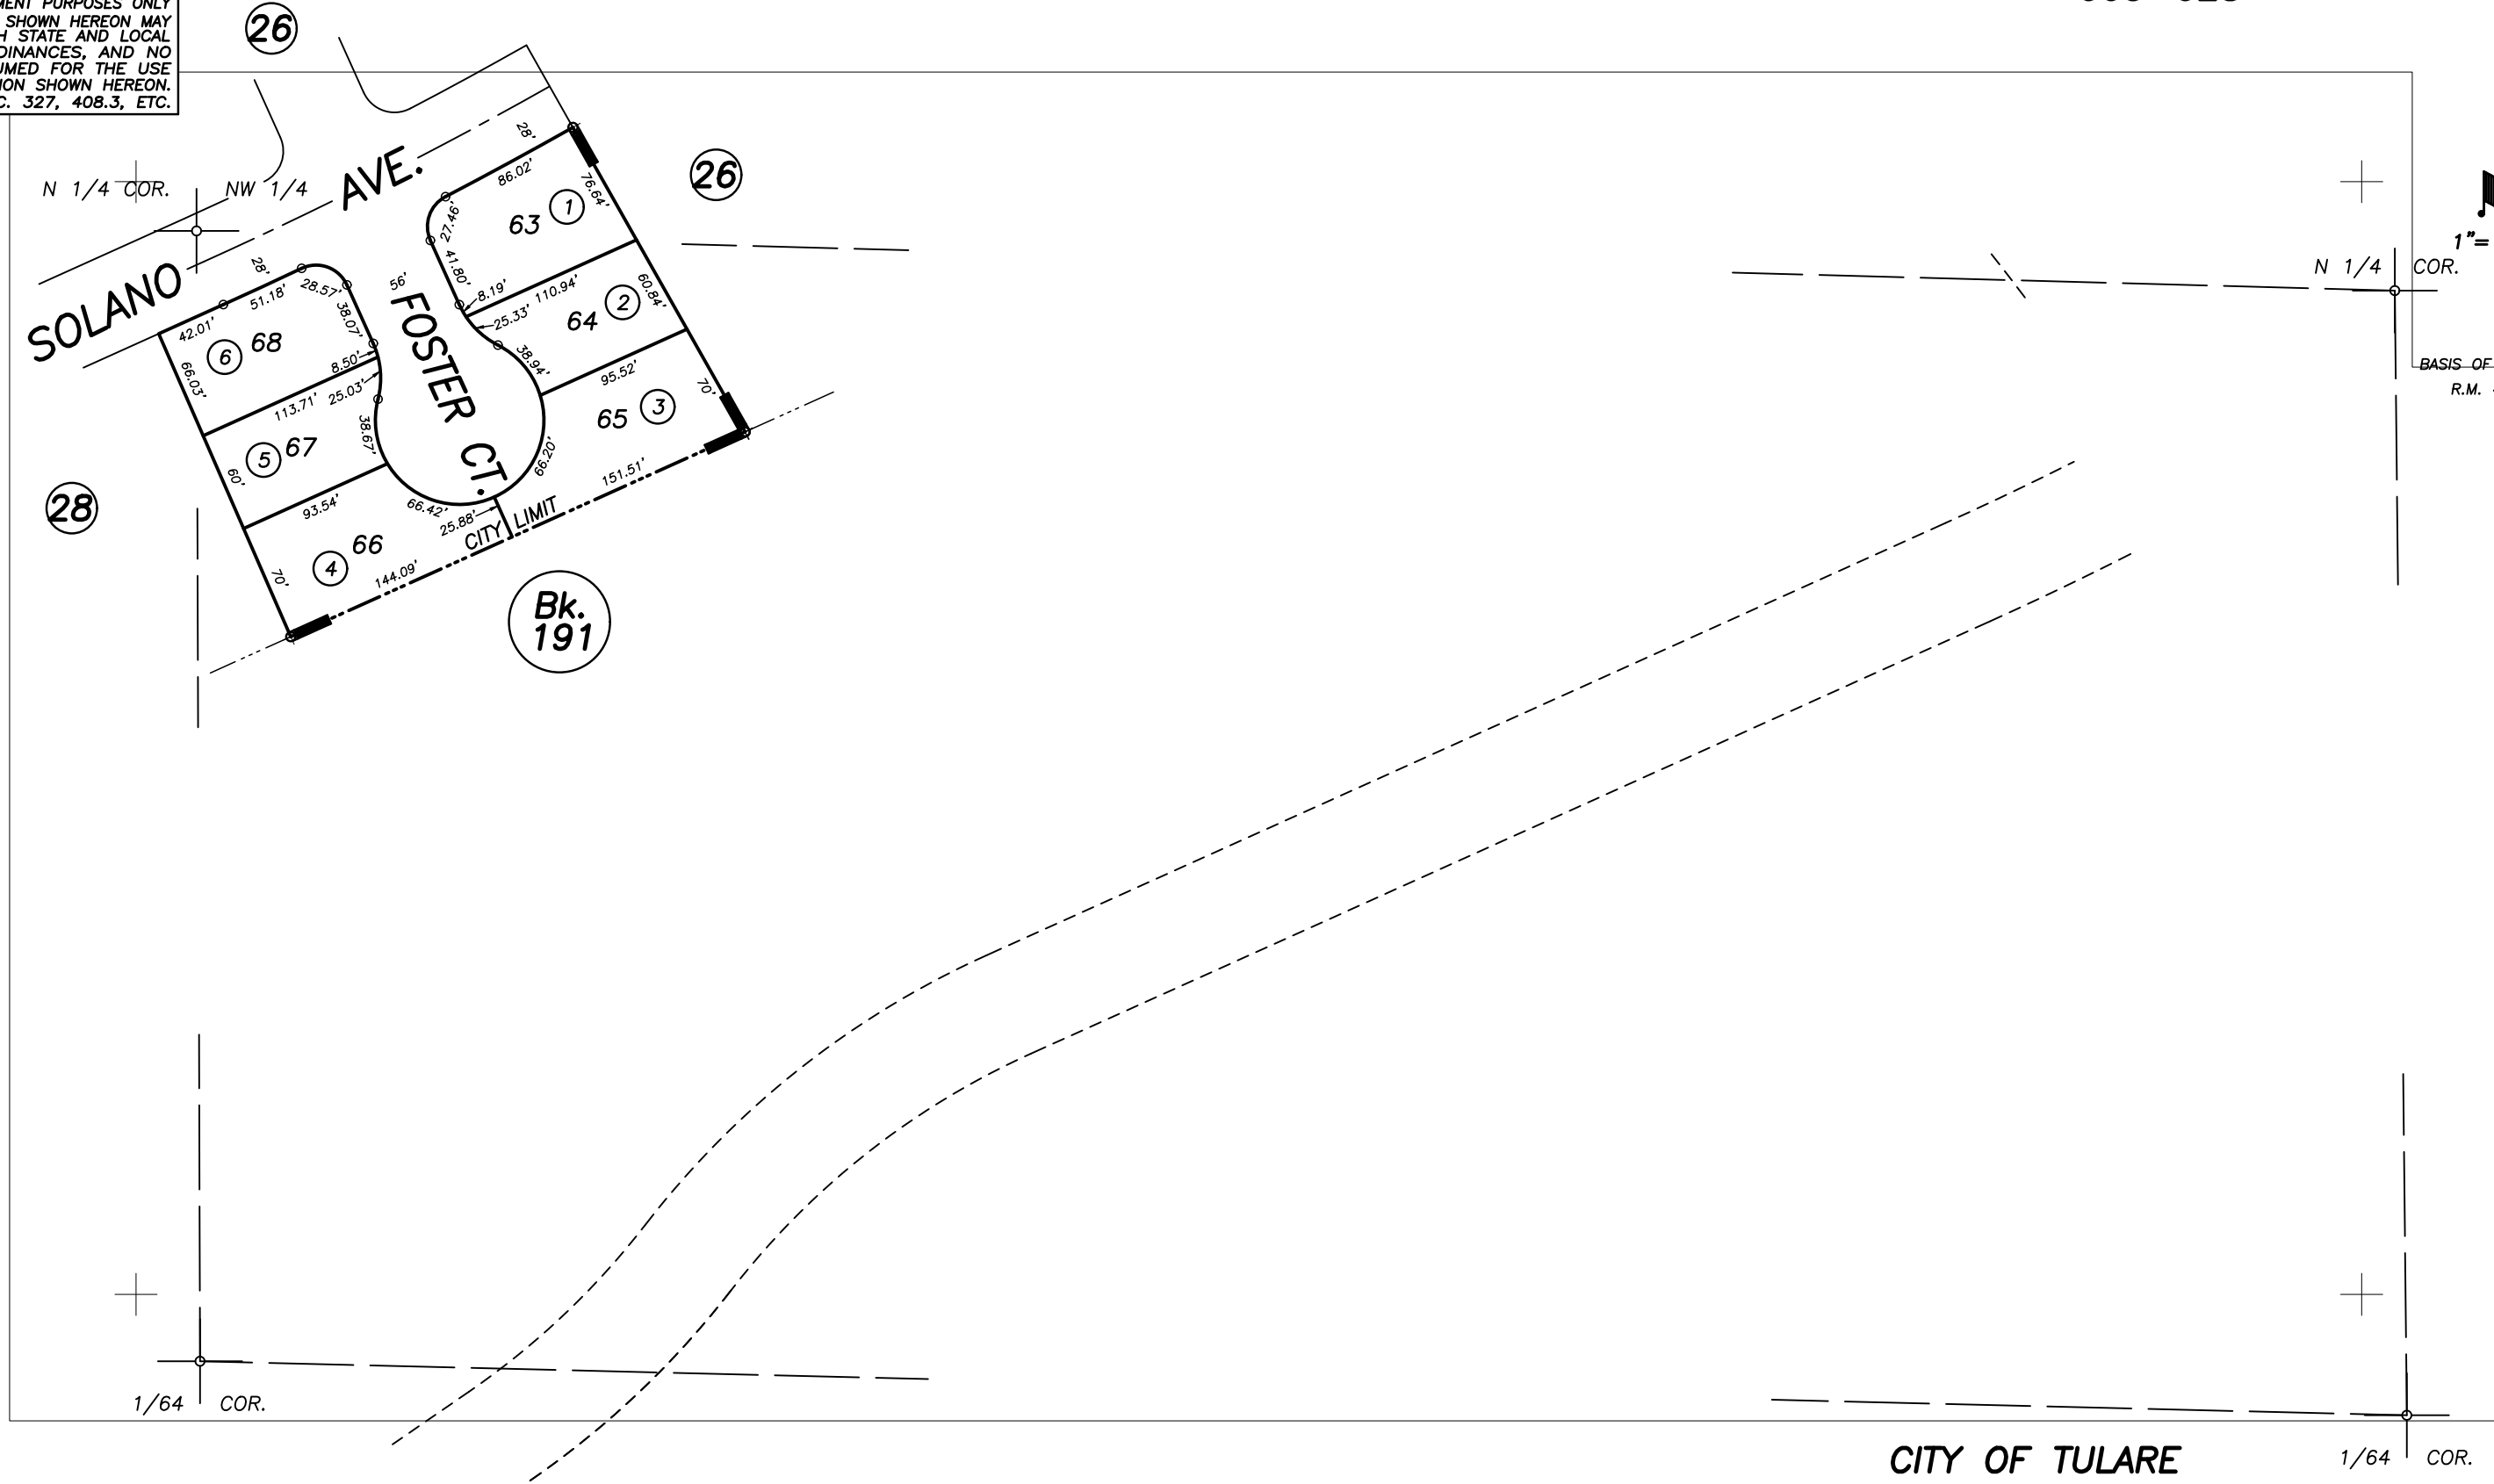

DISCLAIMER
THIS MAP WAS PREPARED FOR LOCAL PROPERTY ASSESSMENT PURPOSES ONLY AND THE PARCELS SHOWN HEREON MAY NOT COMPLY WITH STATE AND LOCAL SUBDIVISION ORDINANCES, AND NO LIABILITY IS ASSUMED FOR THE USE OF THE INFORMATION SHOWN HEREON. R & T CODE SEC. 327, 408.3, ETC.

CITY OF TULARE
ASSESSOR'S MAPS BK. 184 , PG.27
COUNTY OF TULARE, CALIFORNIA, U.S.A.

POR. RECORD OF SURVEY, L.S.13-86
POR. COTTONWOOD, NO.1, R.M.41-99

NOTE: Assessor's Parcel Numbers Shown in Circles (1) (123)
Assessor's Block Numbers Shown in Elipses