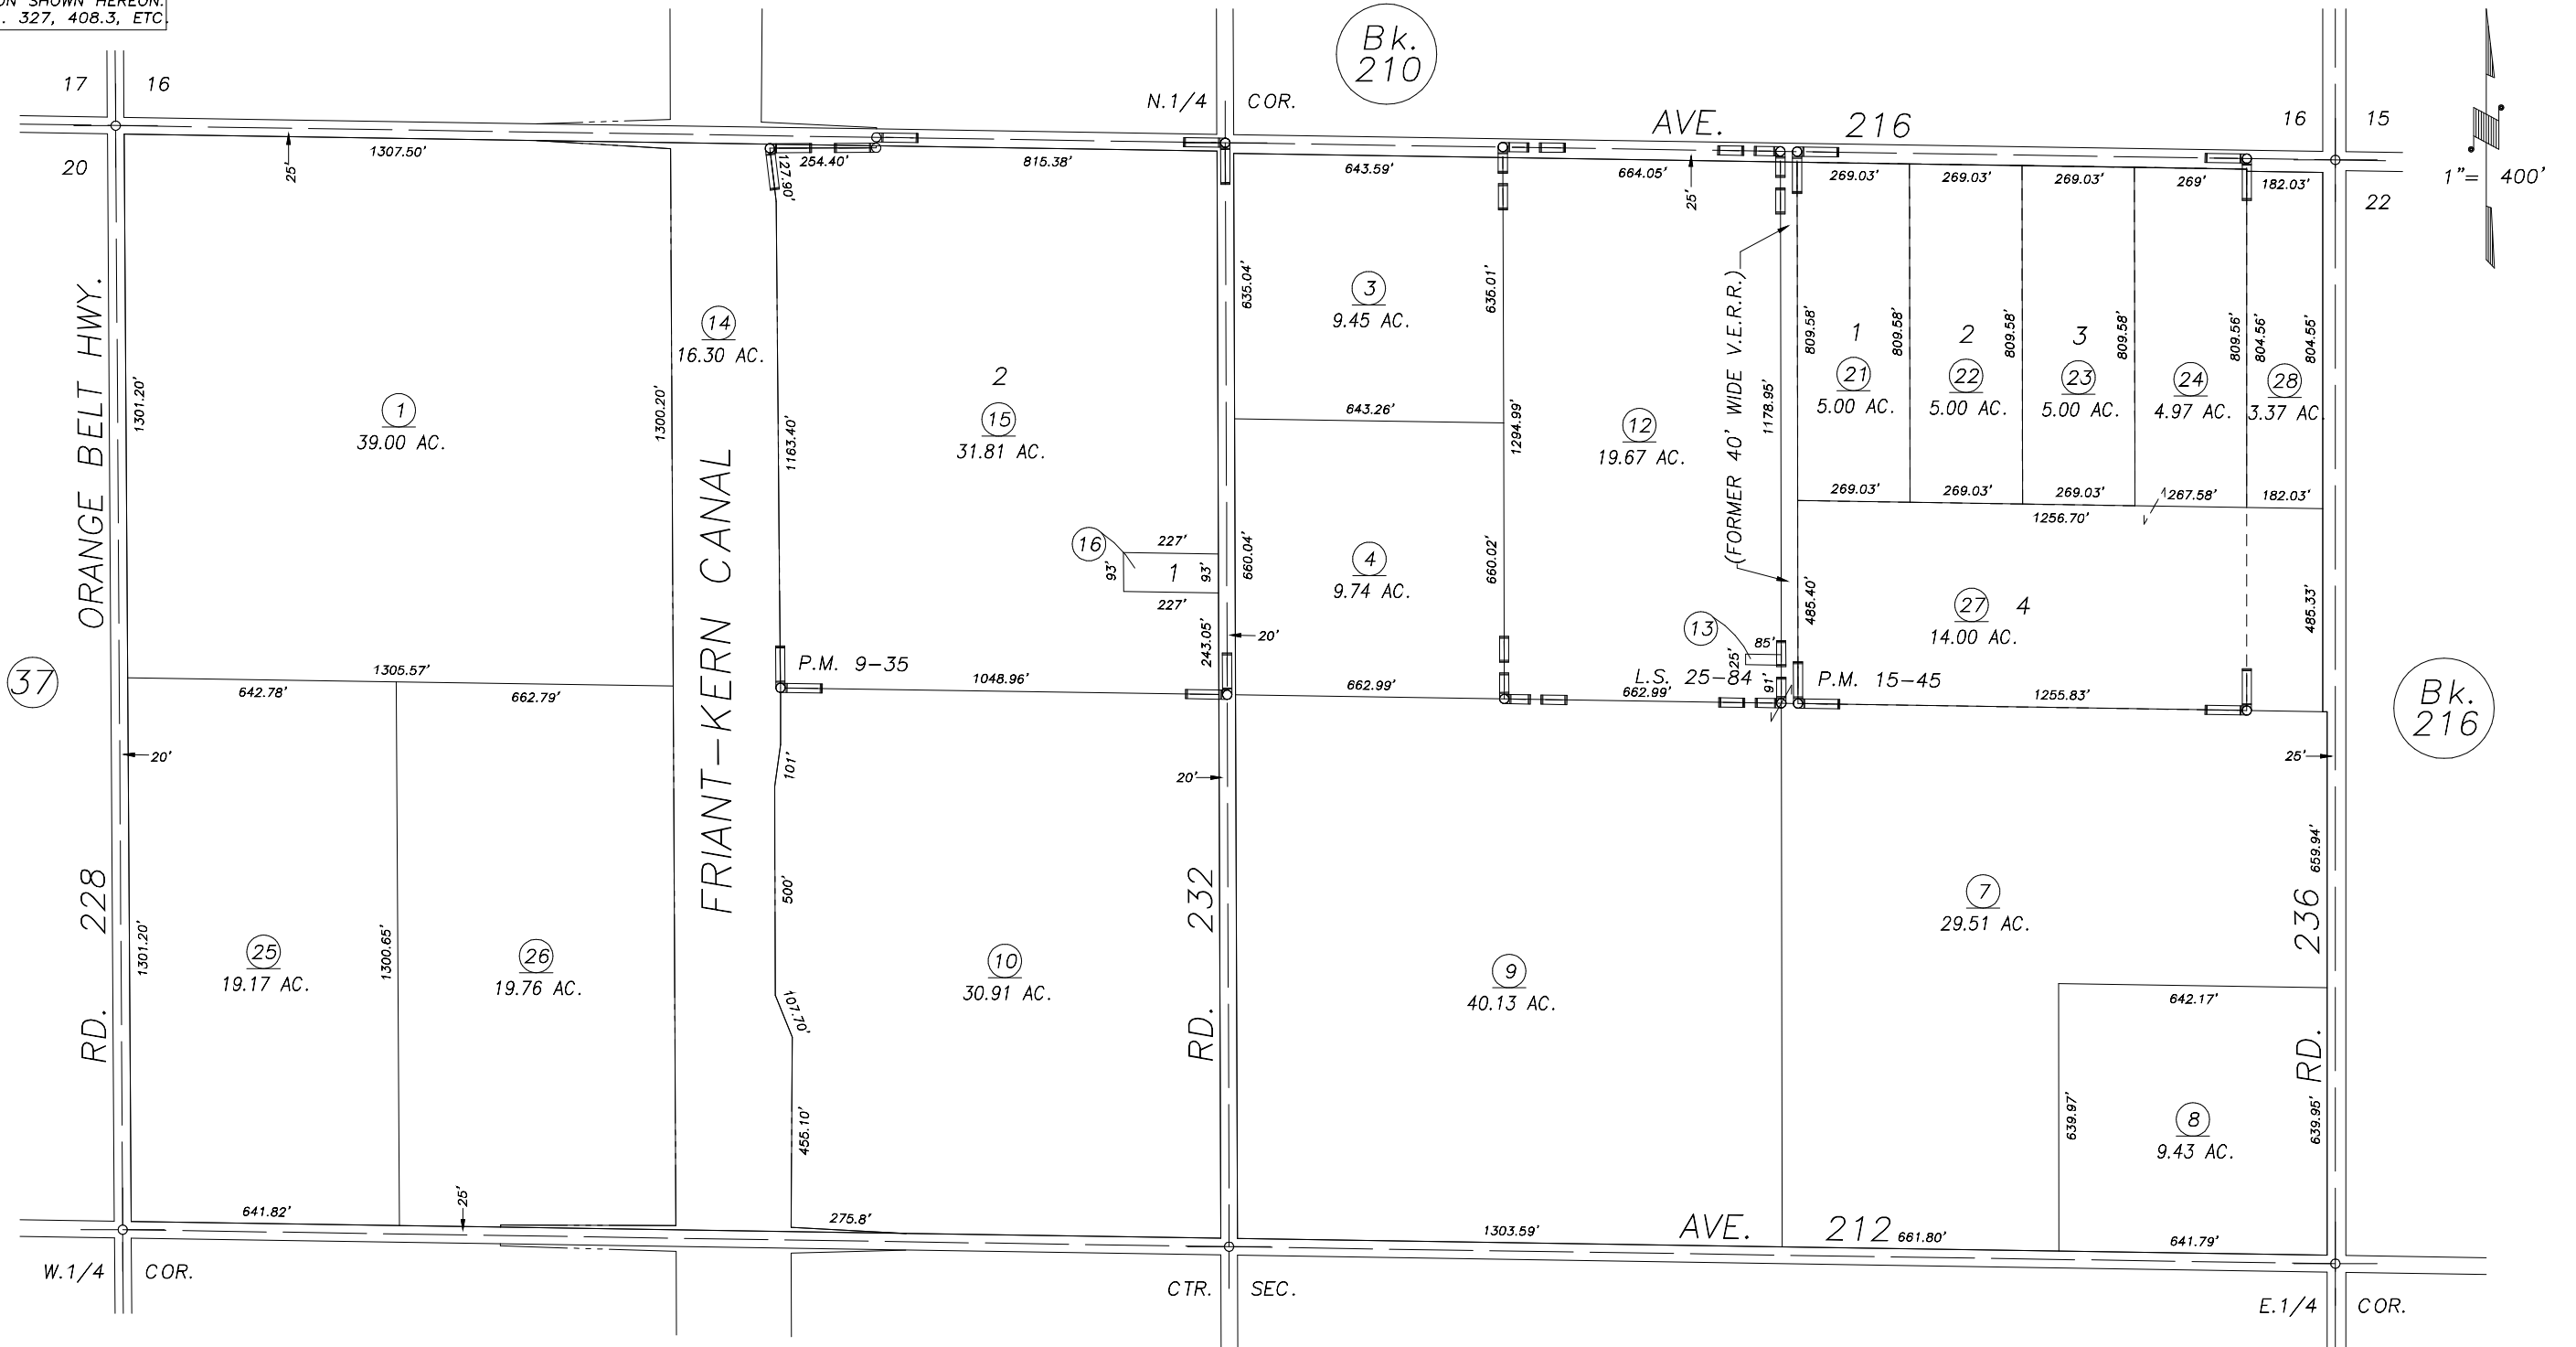

DISCLAIMER
 THIS MAP WAS PREPARED FOR LOCAL PROPERTY ASSESSMENT PURPOSES ONLY AND THE PARCELS SHOWN HEREON MAY NOT COMPLY WITH STATE AND LOCAL SUBDIVISION ORDINANCES, AND NO LIABILITY IS ASSUMED FOR THE USE OF THE INFORMATION SHOWN HEREON. R & T CODE SEC. 327, 408.3, ETC.

N 1/2 SECTION 21, T.20S., R.27E., M.D.B. & M.

Tax Area Code 215-01
 139-010

PARCEL MAP 834, P.M. 9-35
 PARCEL MAP 1444, P.M. 15-45
 RECORD OF SURVEY, L.S. 25-84

02

VICINITY OF STRATHMORE
 ASSESSOR'S MAPS BK.215 , PG.01
 COUNTY OF TULARE, CALIFORNIA, U.S.A.

NOTE: Assessor's Parcel Numbers Shown in Circles 1 123
 Assessor's Block Numbers Shown in Elipses

2001-0052530	6/22/2017	NFL
REVISION	DATE	TECH