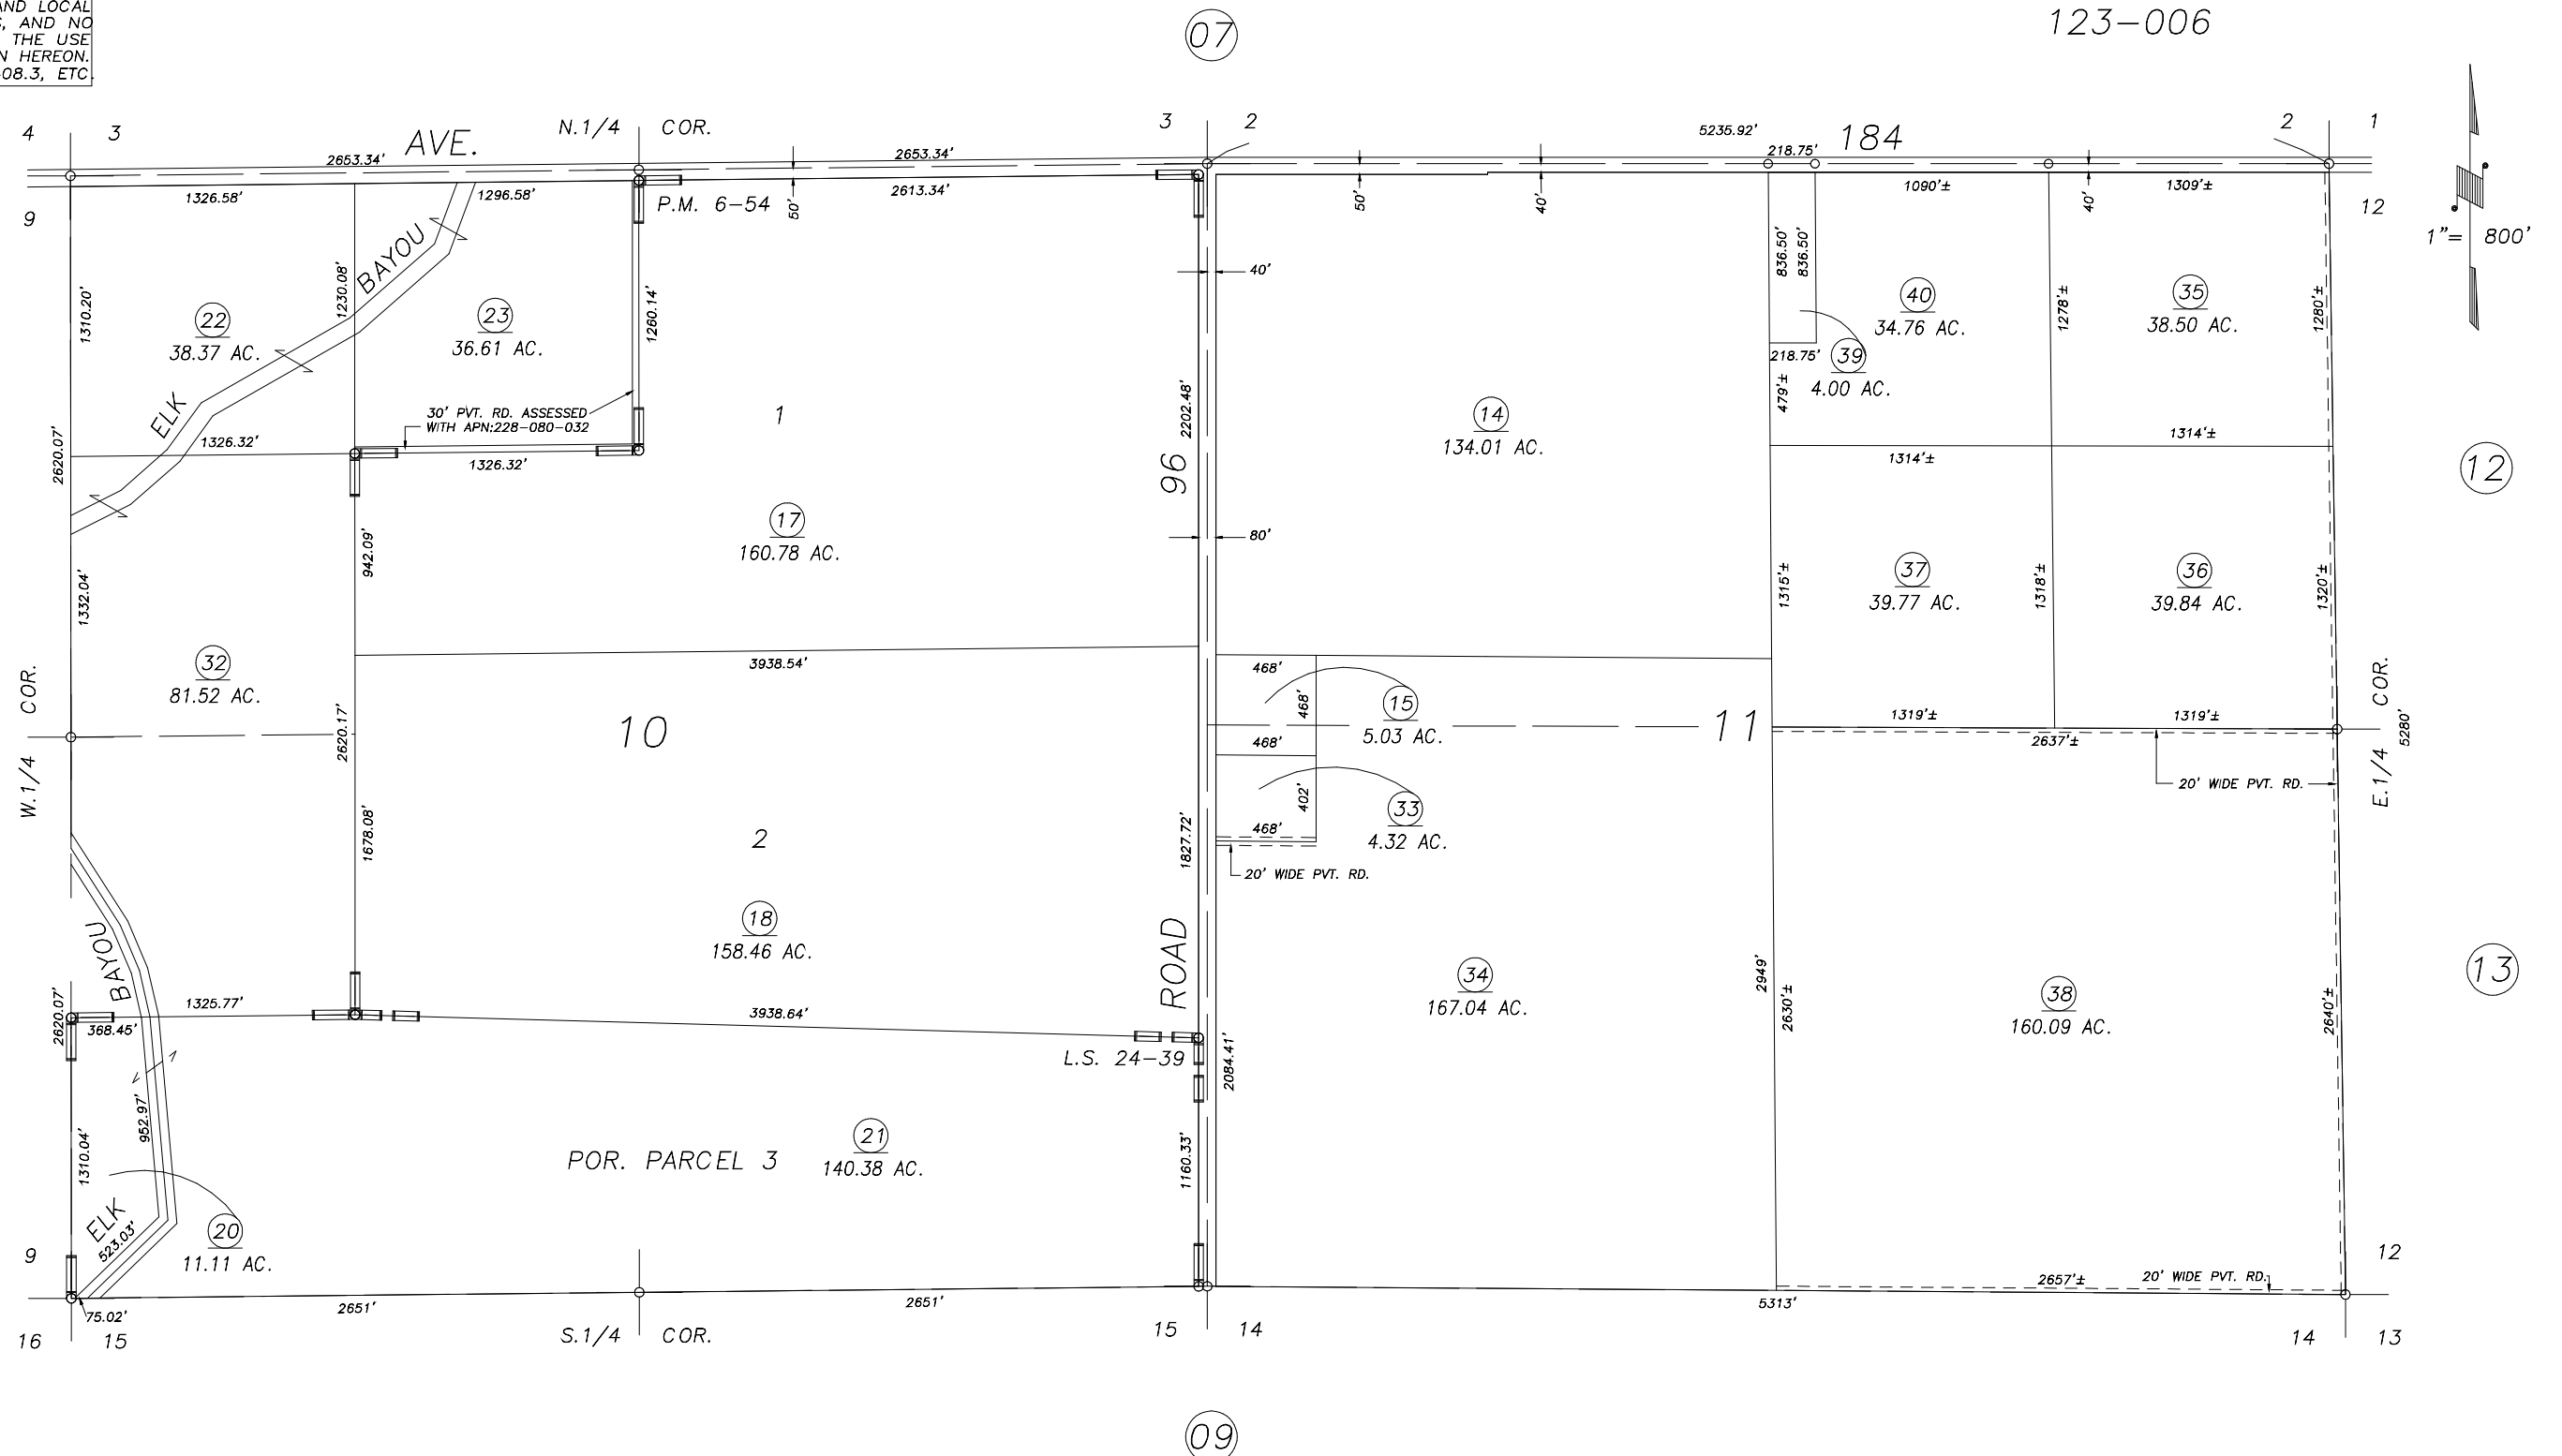

DISCLAIMER
 THIS MAP WAS PREPARED FOR LOCAL PROPERTY ASSESSMENT PURPOSES ONLY AND THE PARCELS SHOWN HEREON MAY NOT COMPLY WITH STATE AND LOCAL SUBDIVISION ORDINANCES, AND NO LIABILITY IS ASSUMED FOR THE USE OF THE INFORMATION SHOWN HEREON. R & T CODE SEC. 327, 408.3, ETC.

SEC. 10 & 11, T.21S., R.24E., M.D.B.& M.

Tax Area Code 228-08
 123-004
 123-006

POR. PARCEL MAP 554, P.M. 6-54
 RECORD OF SURVEY, L.S. 24-39

VICINITY OF TULARE
 ASSESSOR'S MAPS BK.228 , PG.08
 COUNTY OF TULARE, CALIFORNIA, U.S.A.

NOTE: Assessor's Parcel Numbers Shown in Circles (1) (123) 2017-0013145 8/1/2017 GL
 Assessor's Block Numbers Shown in Ellipses REVISION DATE TECH