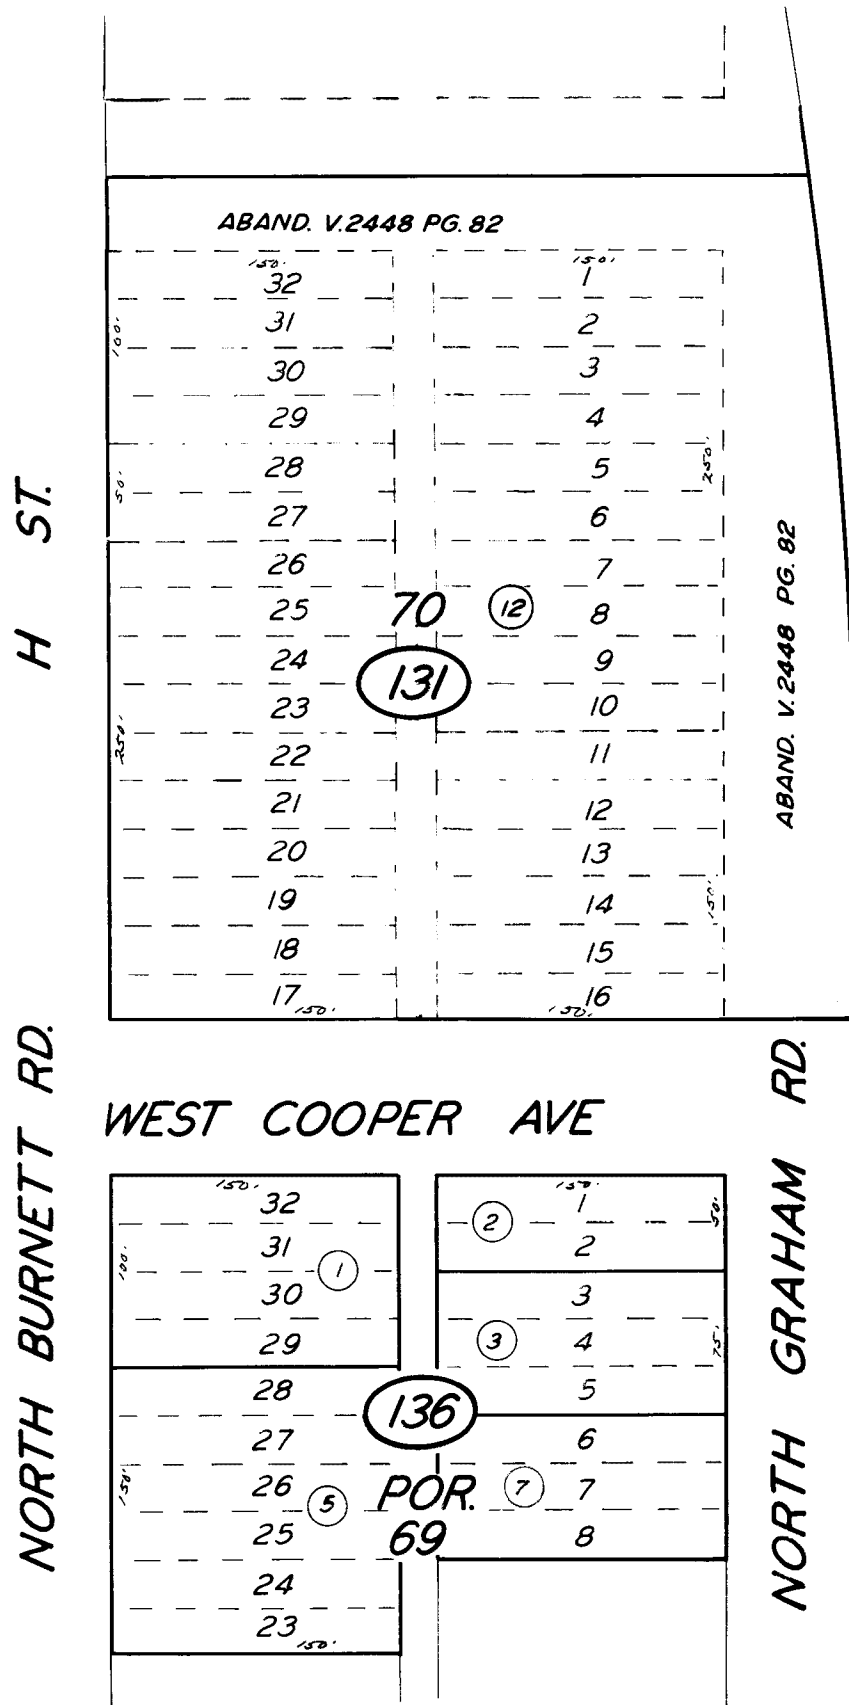

**DISCLAIMER**  
THIS MAP WAS PREPARED FOR LOCAL PROPERTY ASSESSMENT PURPOSES ONLY AND THE PARCELS SHOWN HEREON MAY NOT COMPLY WITH STATE AND LOCAL SUBDIVISION ORDINANCES, AND NO LIABILITY IS ASSUMED FOR THE USE OF THE INFORMATION SHOWN HEREON. R & T CODE SEC. 327, 408.3, ETC.

POR. OF TIPTON, R.M. 8-47

VICINITY OF TIPTON  
ASSESSOR'S MAPS BK. 230 , PG. 13  
COUNTY OF TULARE, CALIFORNIA, U.S.A.