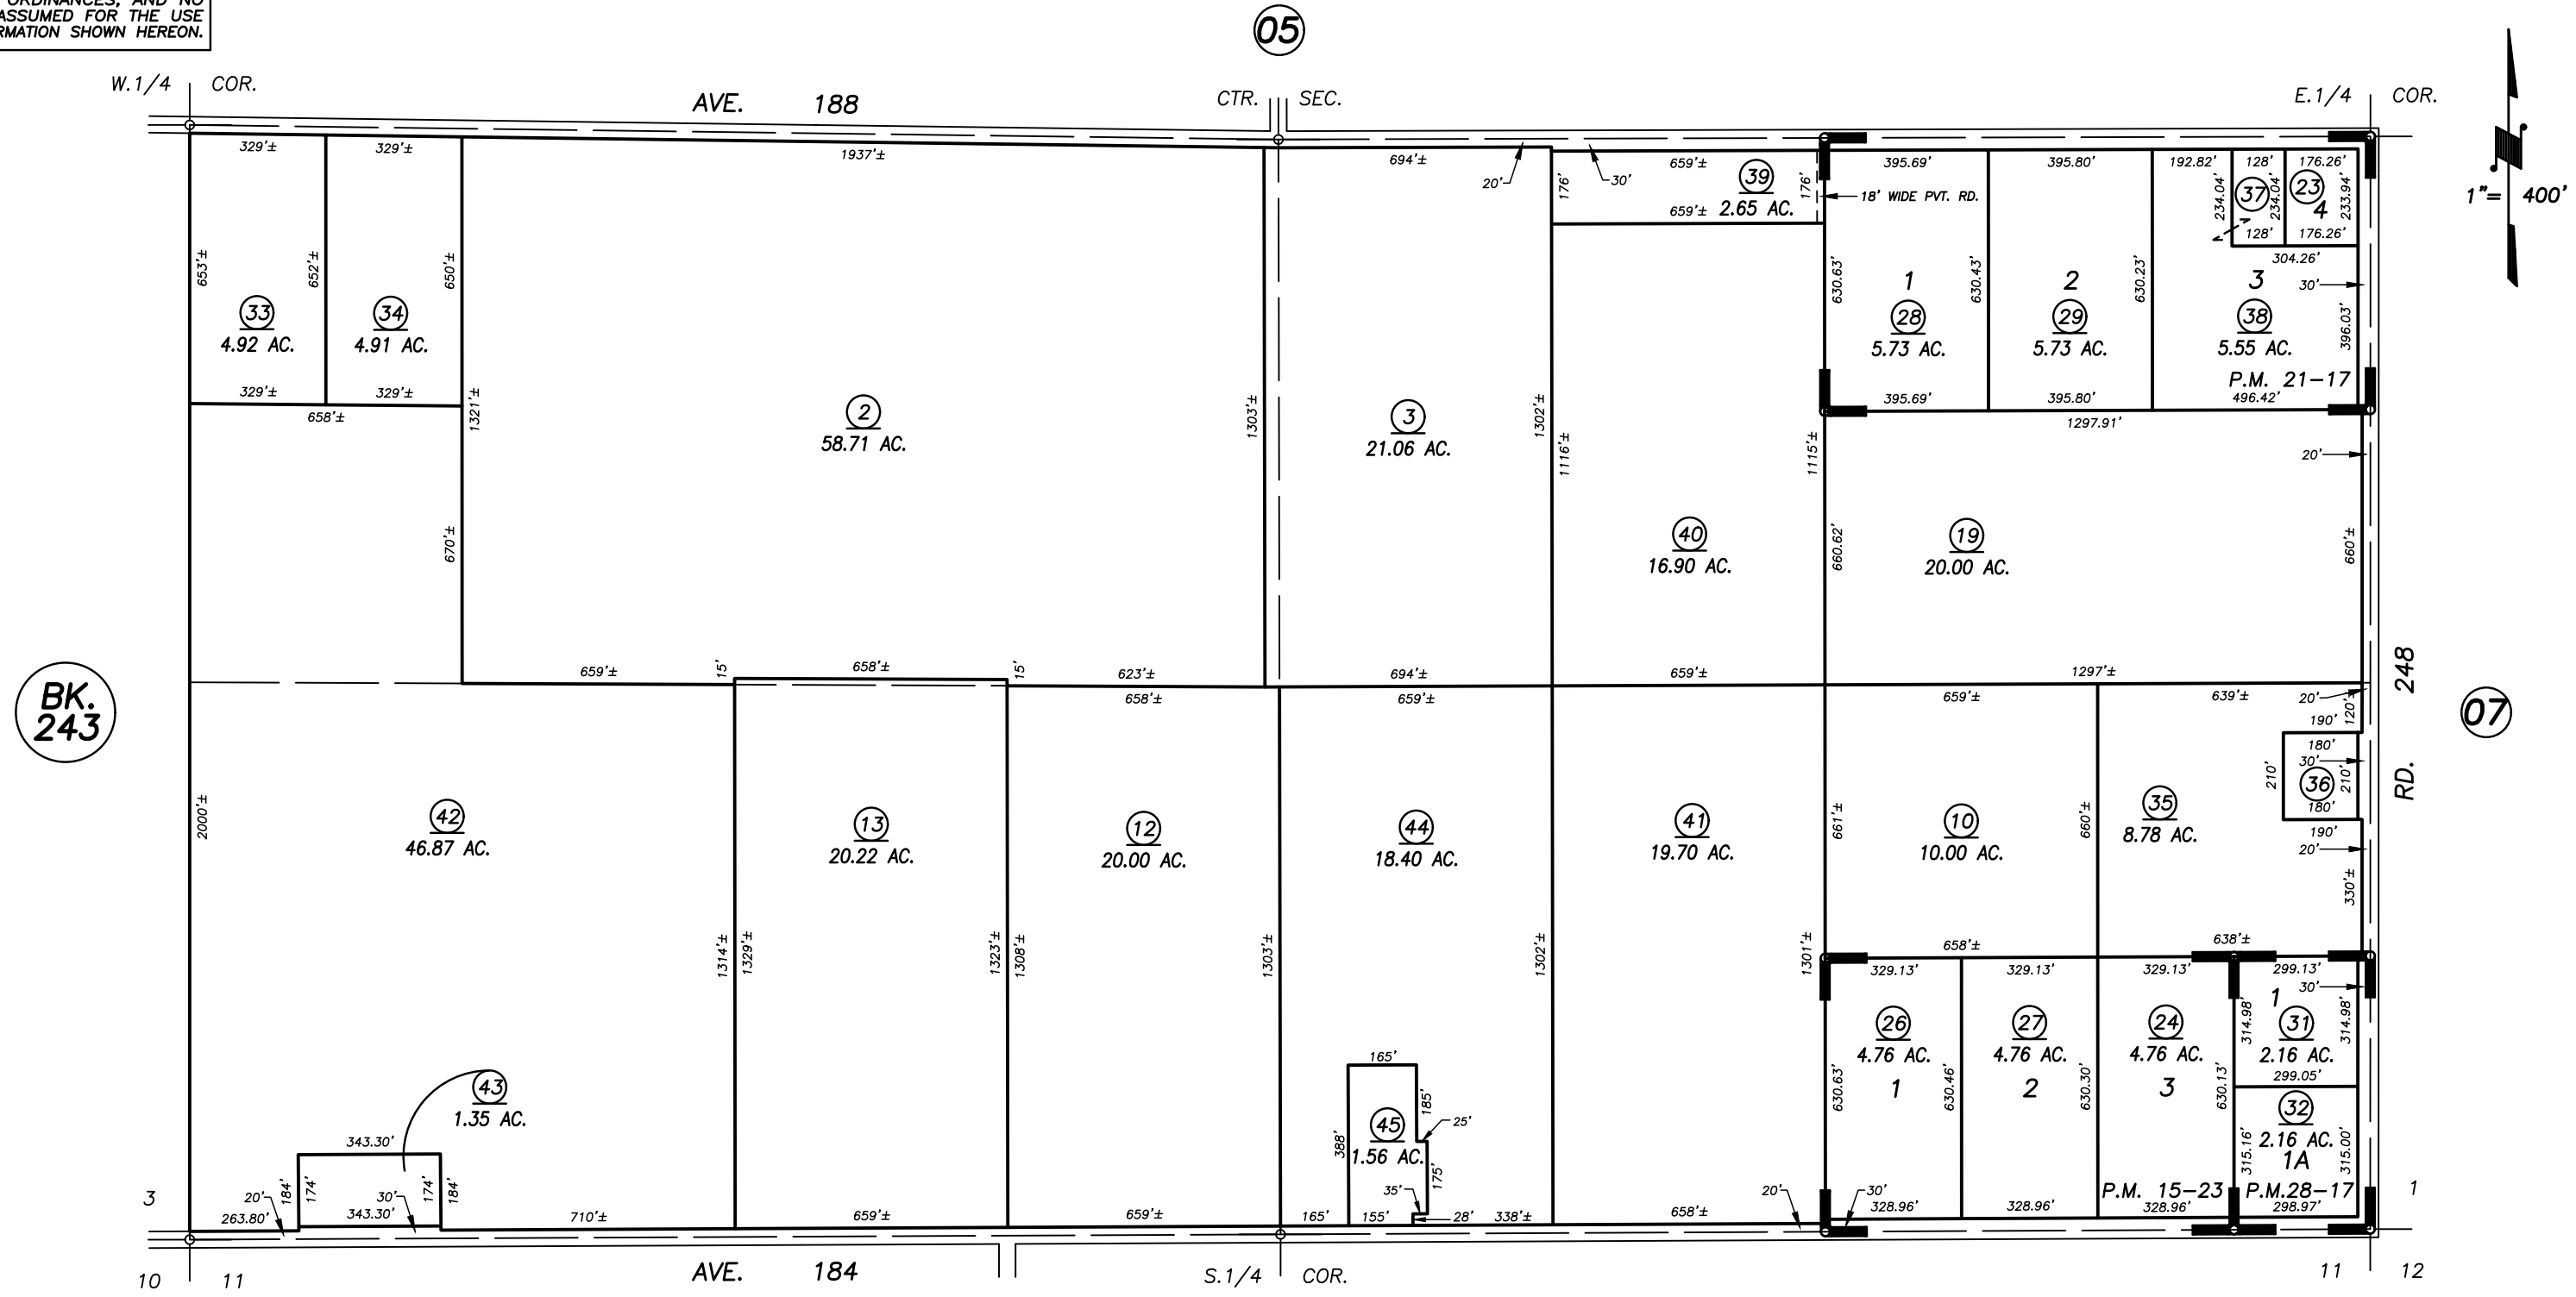

S1/2 SEC.2, T.21S., R.27E., M.D.B.&M.

Tax Area Codes 255-04  
 139-005

PARCEL MAP 1422, P.M. 15-23  
 PARCEL MAP 2016, P.M. 21-17  
 PARCEL MAP 2716, P.M. 28-17

VICINITY OF PORTERVILLE  
 ASSESSOR'S MAPS BK. 255 , PG. 04  
 COUNTY OF TULARE, STATE OF CALIFORNIA, U.S.A.

NOTE: Assessor's Parcel Numbers Shown in Circles (1) (123)  
 Assessor's Block Numbers Shown in Ellipses (BK. 243) (07)

2018-0039768	12/21/2018	WAC
REVISION	DATE	TECH