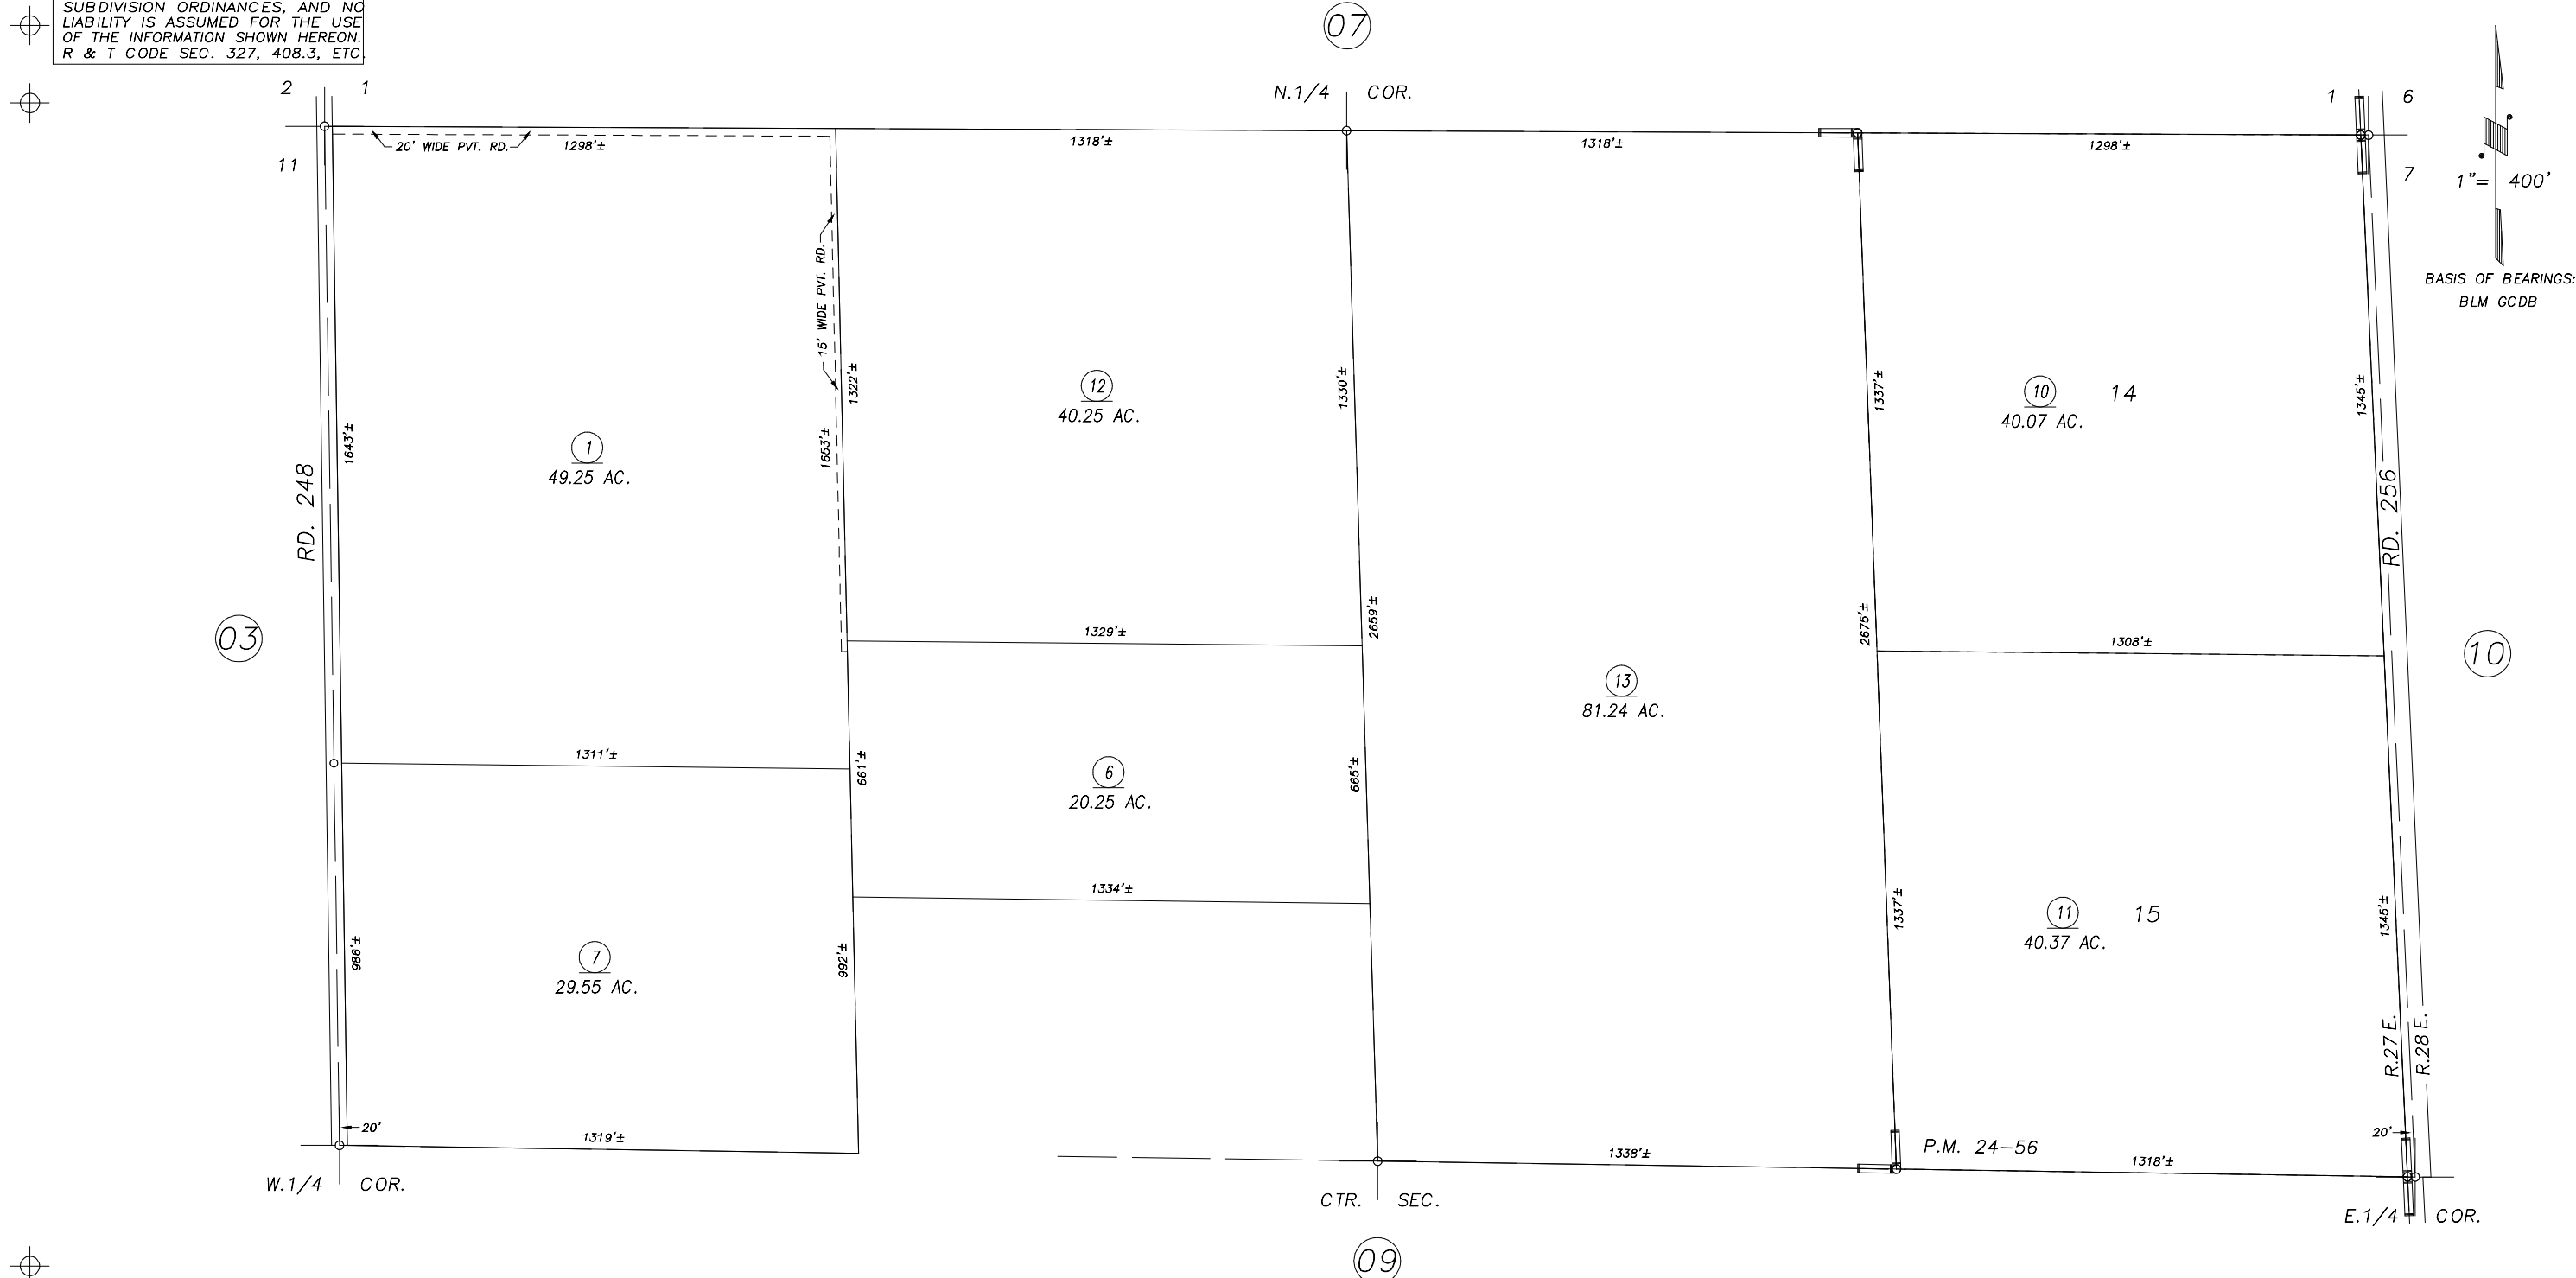

**DISCLAIMER**  
 THIS MAP WAS PREPARED FOR LOCAL PROPERTY ASSESSMENT PURPOSES ONLY AND THE PARCELS SHOWN HEREON MAY NOT COMPLY WITH STATE AND LOCAL SUBDIVISION ORDINANCES, AND NO LIABILITY IS ASSUMED FOR THE USE OF THE INFORMATION SHOWN HEREON. R & T CODE SEC. 327, 408.3, ETC

N1/2 SEC.12, T.21S., R.27E., M.D.B.&M.

Tax Area Codes  
 139-002 255-08  
 139-005

POR. PARCEL MAP NO. 2355, P.M. 24-56

VICINITY OF PORTERVILLE  
 ASSESSOR'S MAPS BK.255 , PG.08  
 COUNTY OF TULARE, CALIFORNIA, U.S.A.

NOTE: Assessor's Parcel Numbers Shown in Circles (1) (123) Assessor's Block Numbers Shown in Ellipses (07) (09) (10) (12)

FIXED SECTION NOTE	11/13/2017	ASG
REVISION	DATE	TECH