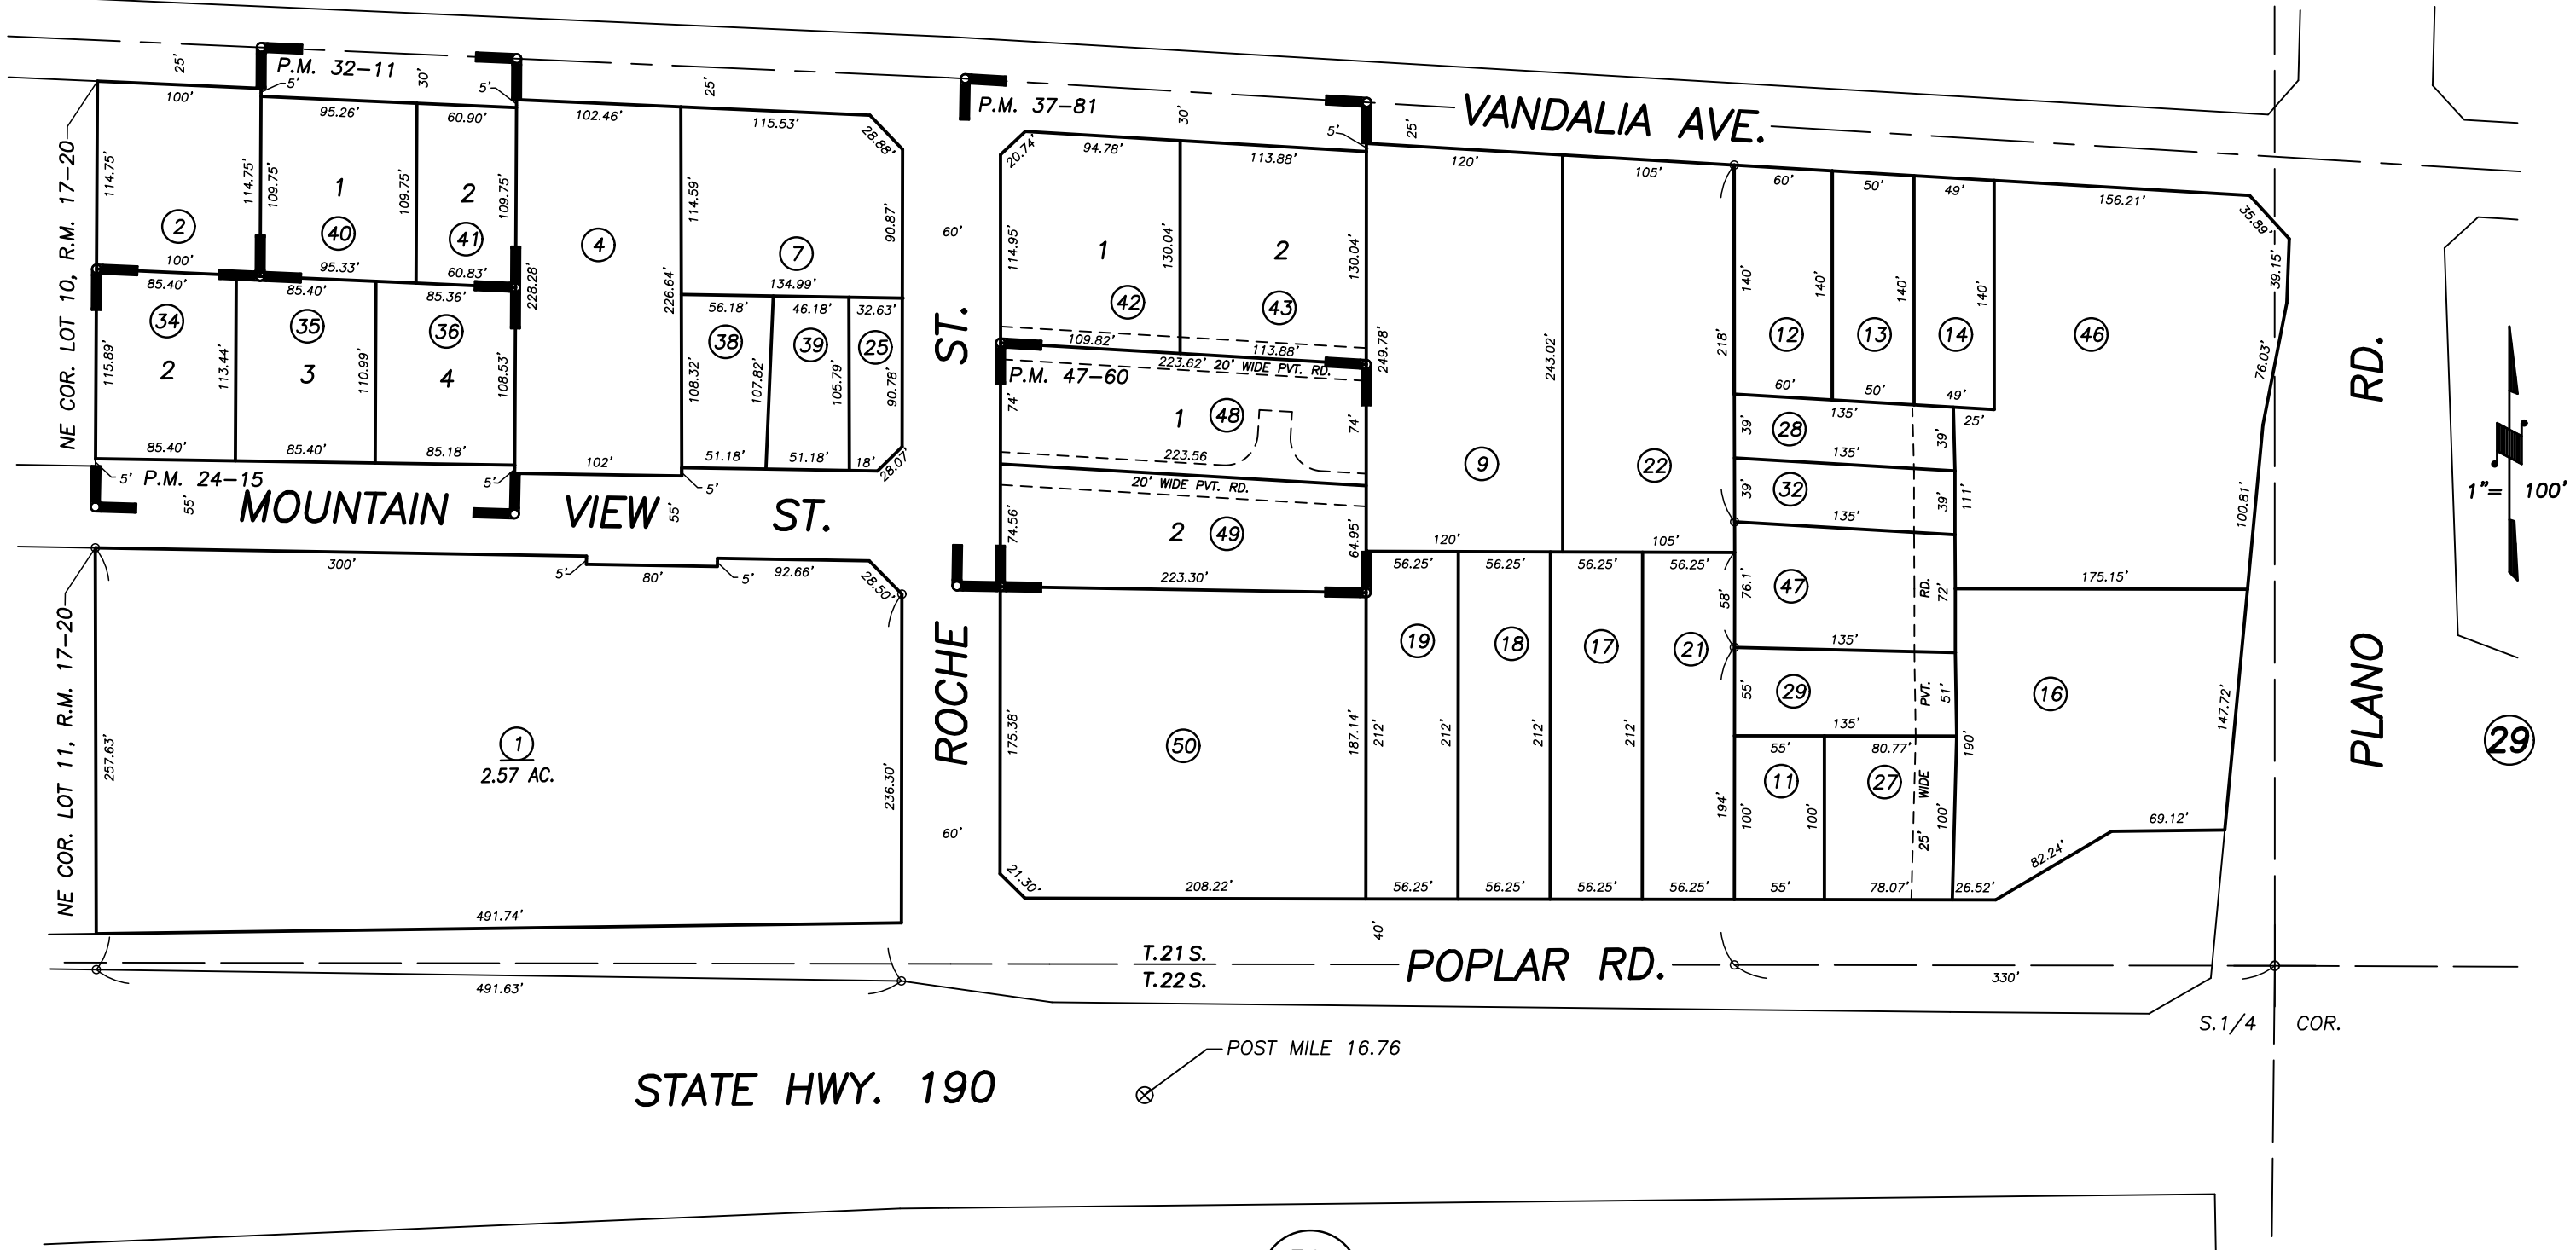

**DISCLAIMER**

THIS MAP WAS PREPARED FOR LOCAL PROPERTY ASSESSMENT PURPOSES ONLY AND THE PARCELS SHOWN HEREON MAY NOT COMPLY WITH STATE AND LOCAL SUBDIVISION ORDINANCES, AND NO LIABILITY IS ASSUMED FOR THE USE OF THE INFORMATION SHOWN HEREON.

004-067  
004-144  
004-064  
004-032

03

05

1" = 100'

29

PARCEL MAP 2314, P.M. 24-15  
PARCEL MAP 3110, P.M. 32-11  
PARCEL MAP 3678, P.M. 37-81  
PARCEL MAP 4655, P.M. 47-60

Bk.  
270

CITY OF PORTERVILLE  
ASSESSOR'S MAPS BK. 261 , PG. 04  
COUNTY OF TULARE, CALIFORNIA, U.S.A.

NOTE: Assessor's Parcel Numbers Shown in Circles (1) (123)  
Assessor's Block Numbers Shown in Ellipses

2017-0071221	06/20/2019	WAC
REVISION	DATE	TECH