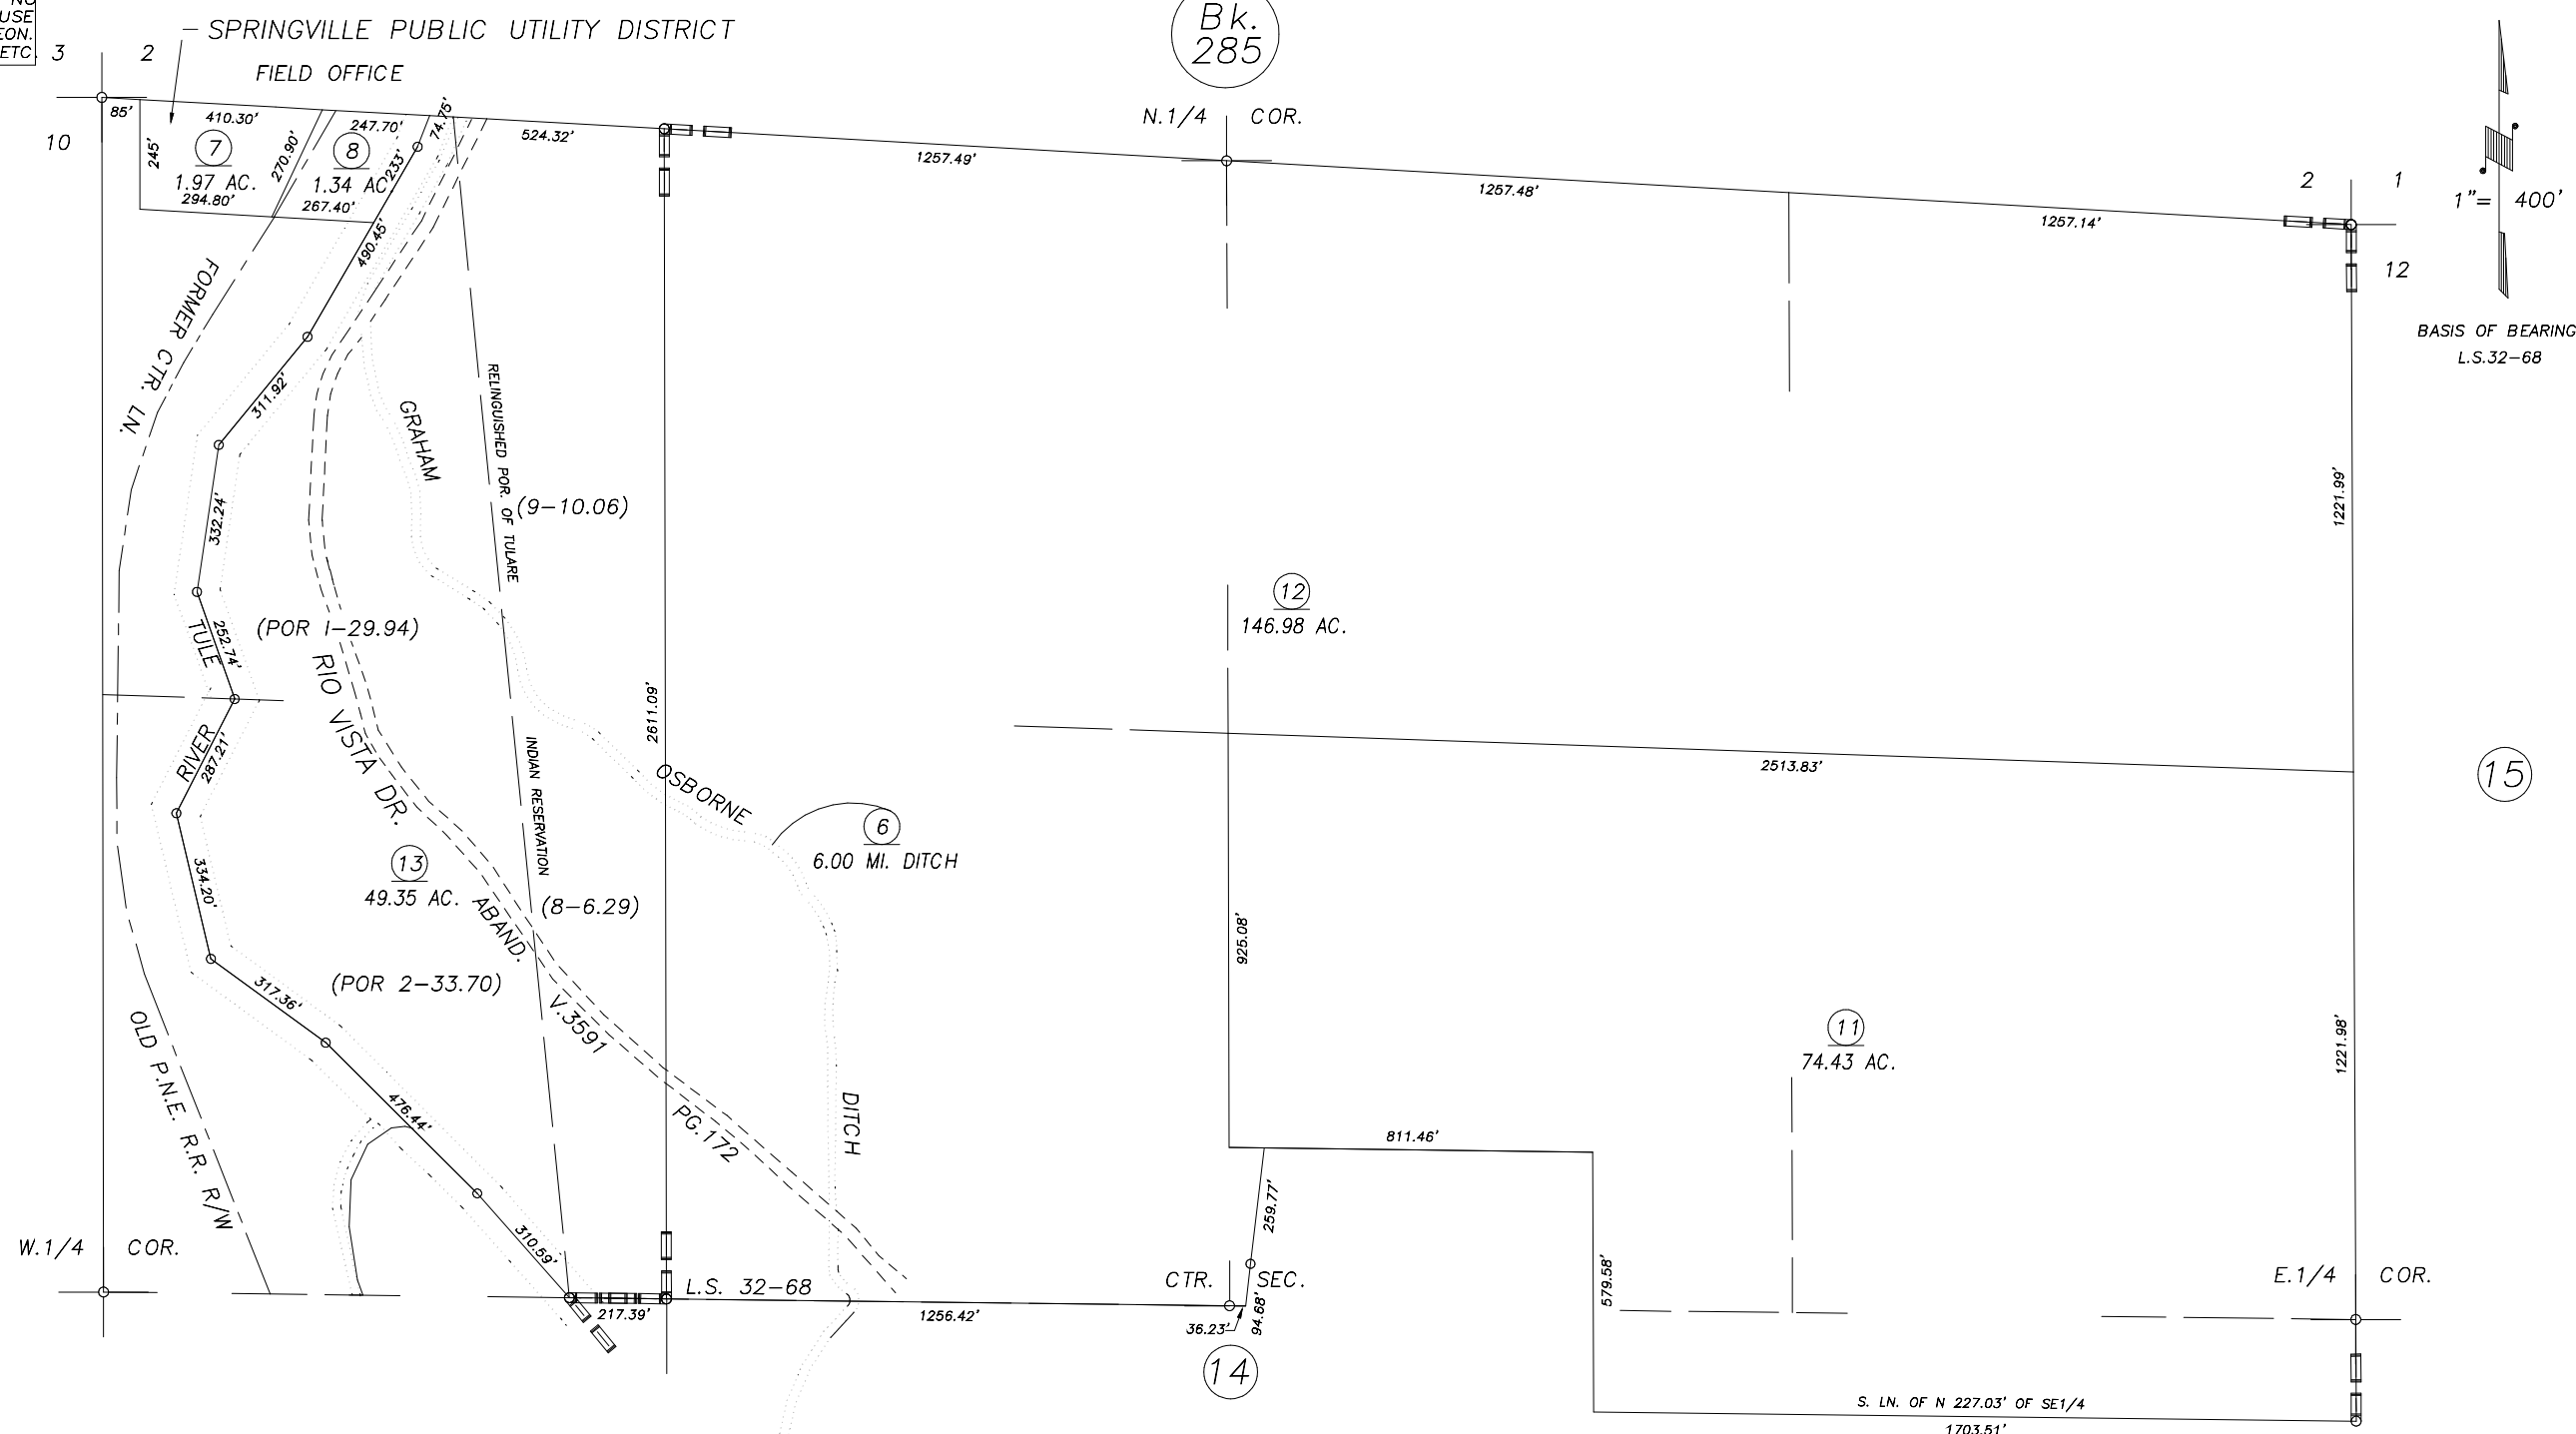

N1/2 SEC.11, T.21S., R.29E., M.D.B.&M.

Tax Area Codes 284-13  
136-006  
136-003

**DISCLAIMER**  
THIS MAP WAS PREPARED FOR LOCAL PROPERTY ASSESSMENT PURPOSES ONLY AND THE PARCELS SHOWN HEREON MAY NOT COMPLY WITH STATE AND LOCAL SUBDIVISION ORDINANCES, AND NO LIABILITY IS ASSUMED FOR THE USE OF THE INFORMATION SHOWN HEREON. R & T CODE SEC. 327, 408.3, ETC

POR. OF RECORD OF SURVEY, L.S.32-68

VICINITY OF SPRINGVILLE  
ASSESSOR'S MAPS BK.284 , PG.13  
COUNTY OF TULARE, CALIFORNIA, U.S.A.

NOTE: Assessor's Parcel Numbers Shown in Circles (1) (123)  
Assessor's Block Numbers Shown in Ellipses (285)