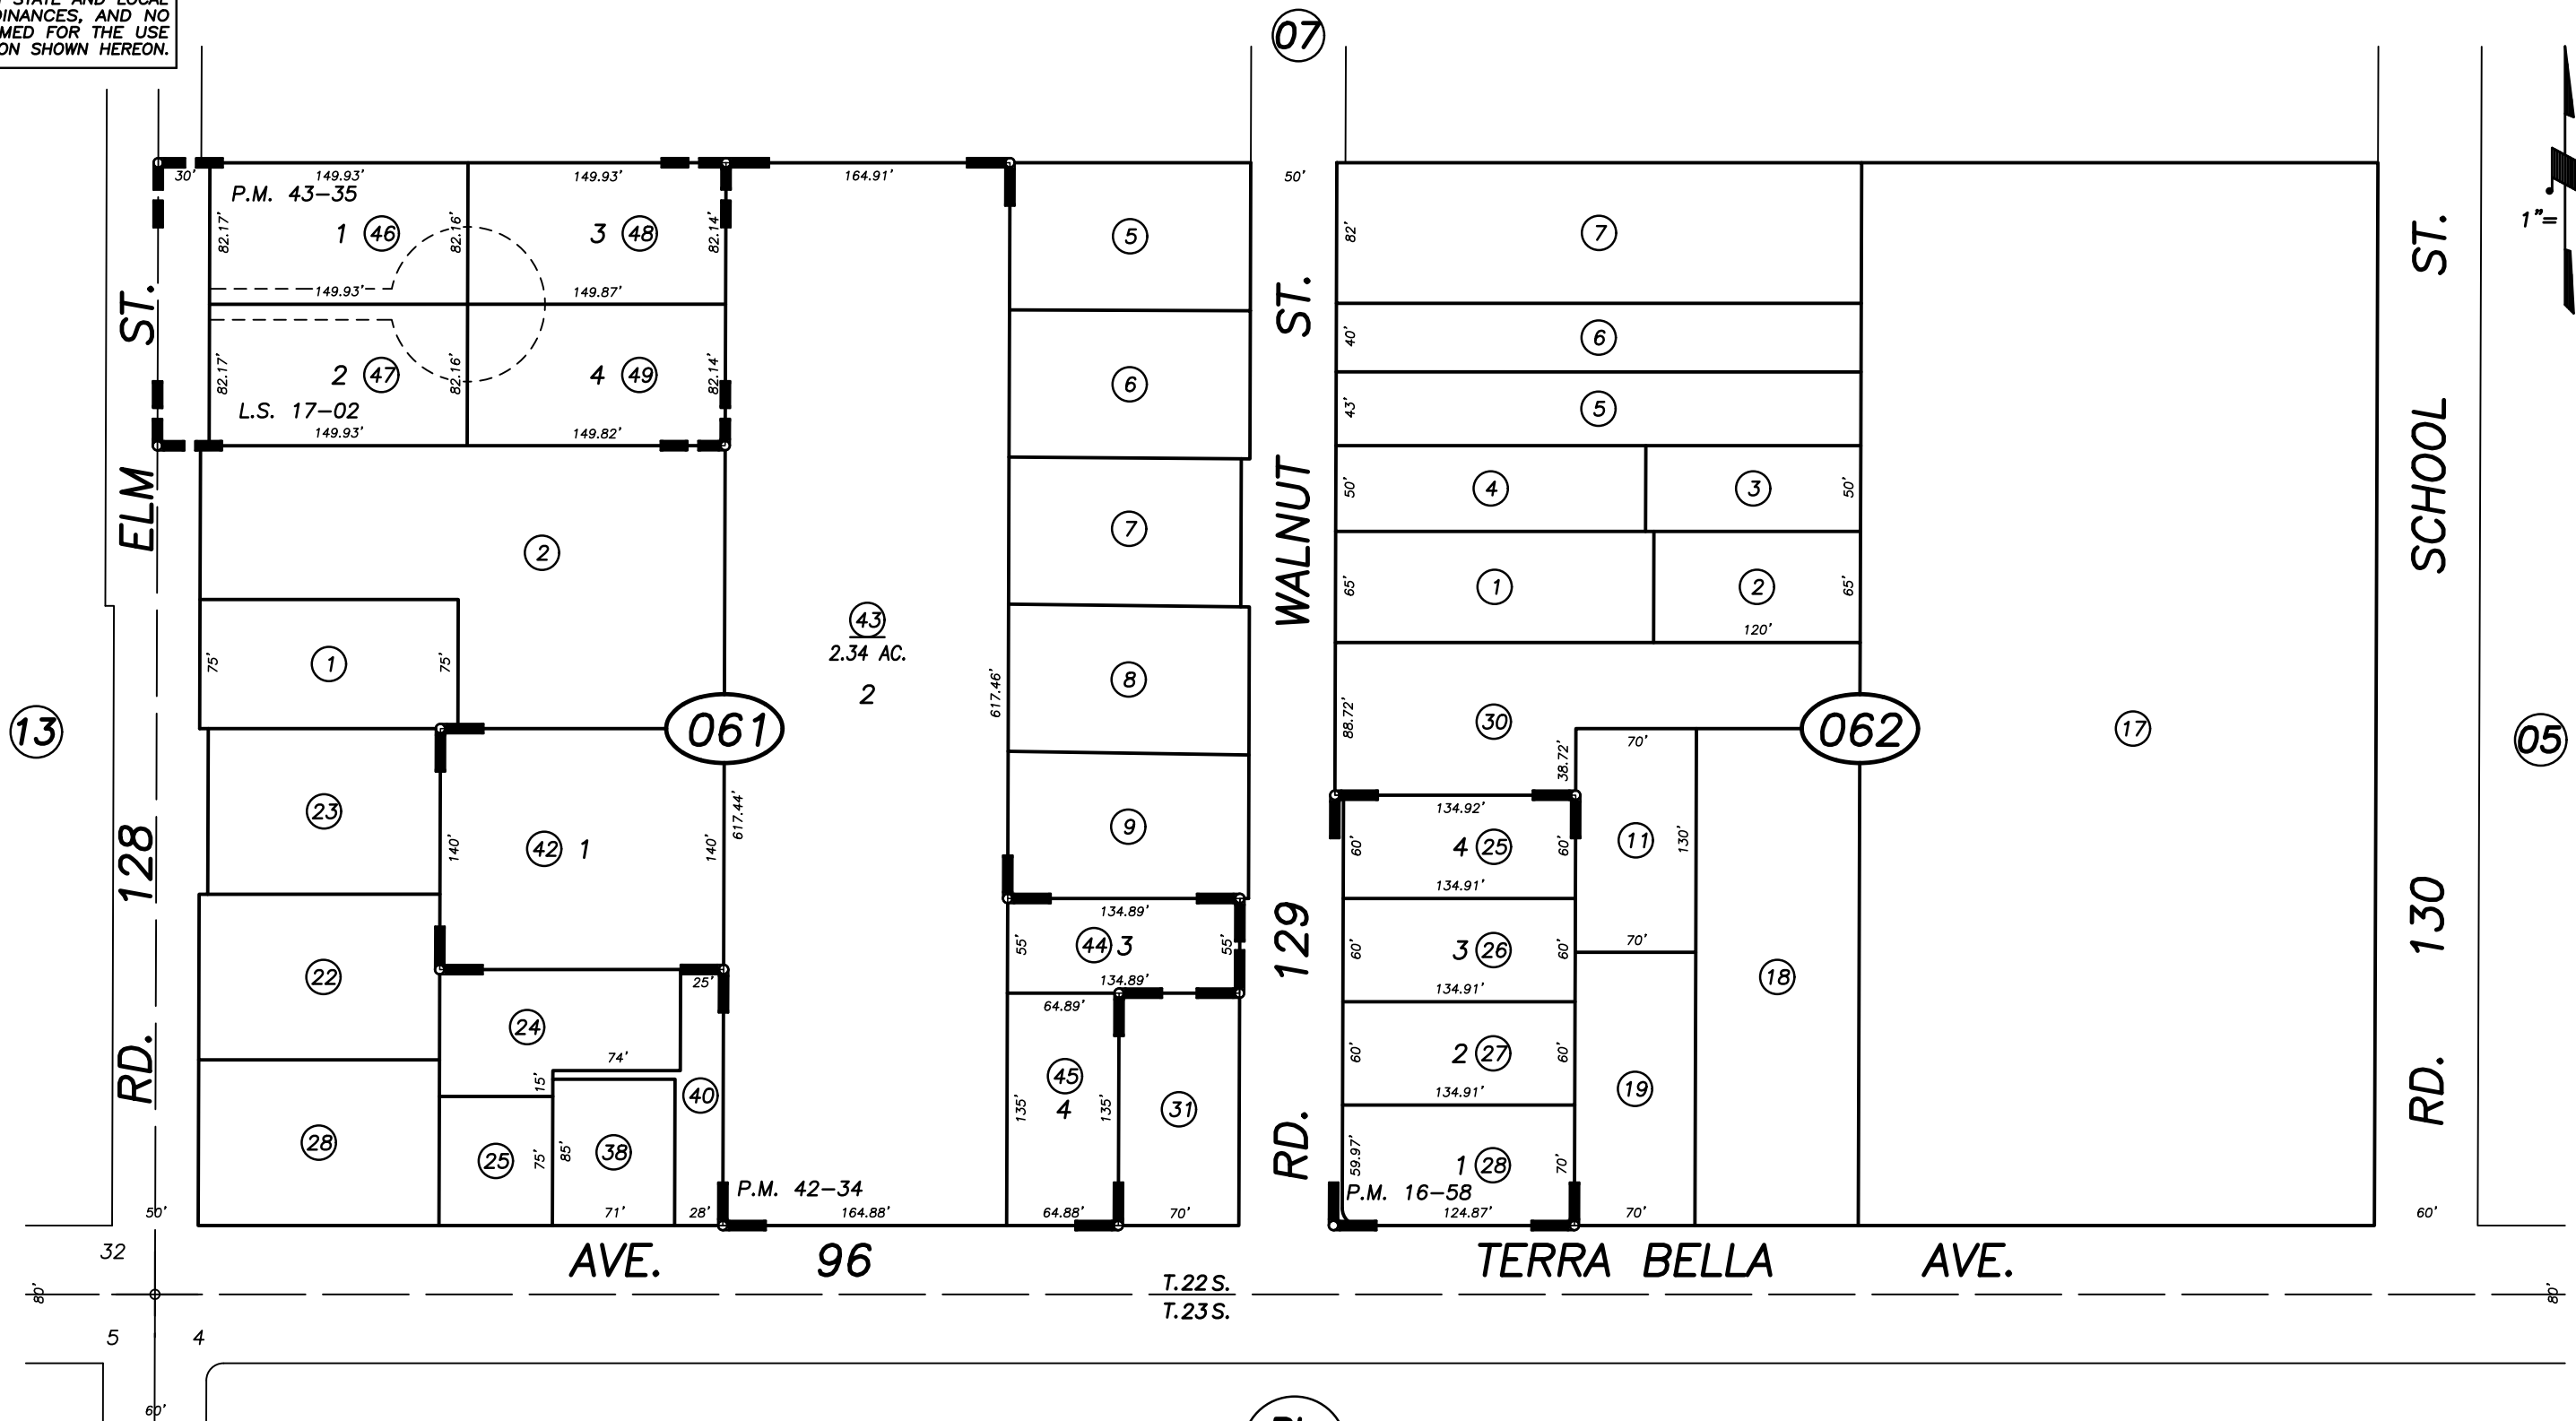

P.M. 43-35	1/29/96	KPT
REVISION	DATE	BY
5		
4		

PARCEL MAP 1557, P.M. 16-58
 RECORD OF SURVEY, L.S. 17-02
 PARCEL MAP 4130, P.M. 42-34
 PARCEL MAP 4231, P.M. 43-35

Bk. 314

ASSESSOR'S MAPS BK. 299, PG. 06.
 COUNTY OF TULARE, CALIF.

NOTE: Assessor's Block Numbers Shown in Ellipses
 Assessor's Parcel Numbers Shown in Circles