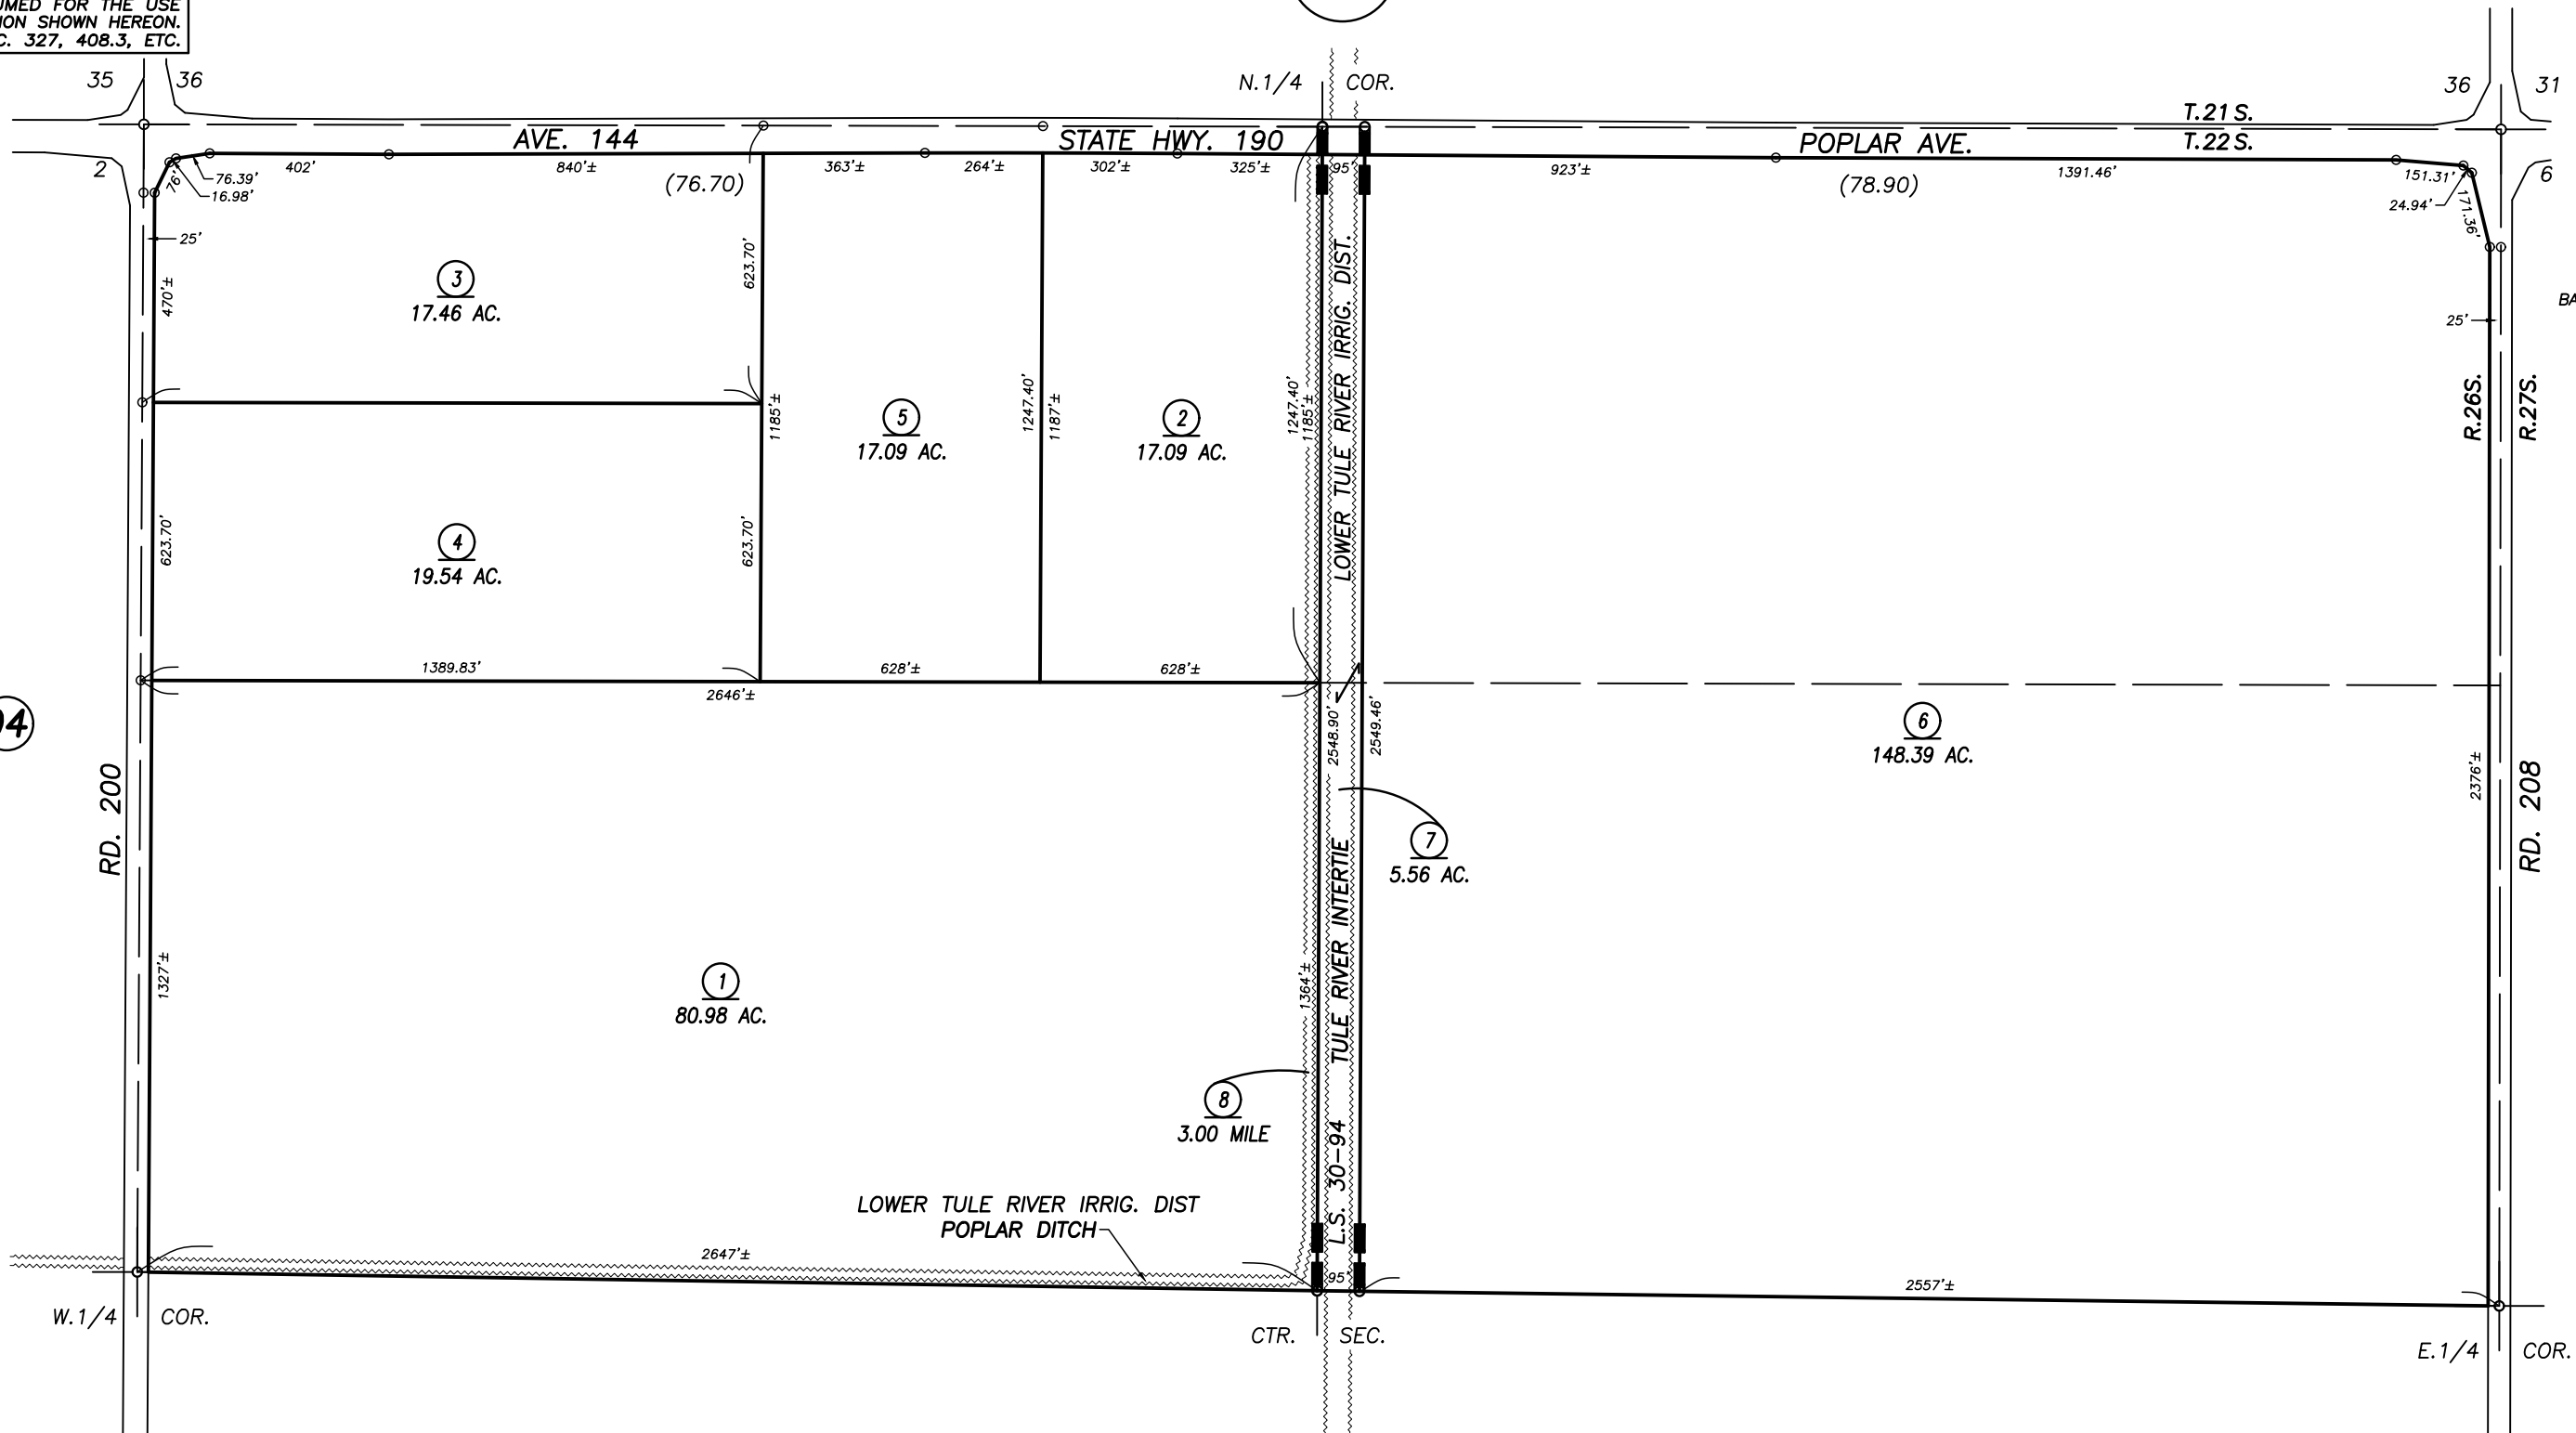

DISCLAIMER
THIS MAP WAS PREPARED FOR LOCAL PROPERTY ASSESSMENT PURPOSES ONLY AND THE PARCELS SHOWN HEREON MAY NOT COMPLY WITH STATE AND LOCAL SUBDIVISION ORDINANCES, AND NO LIABILITY IS ASSUMED FOR THE USE OF THE INFORMATION SHOWN HEREON. R & T CODE SEC. 327, 408.3, ETC.

Bk. 236

POR. RECORD OF SURVEY, L.S. 30-94

51

VICINITY OF PORTERVILLE
ASSESSOR'S MAPS BK. 302 , PG. 50
COUNTY OF TULARE, CALIFORNIA, U.S.A.