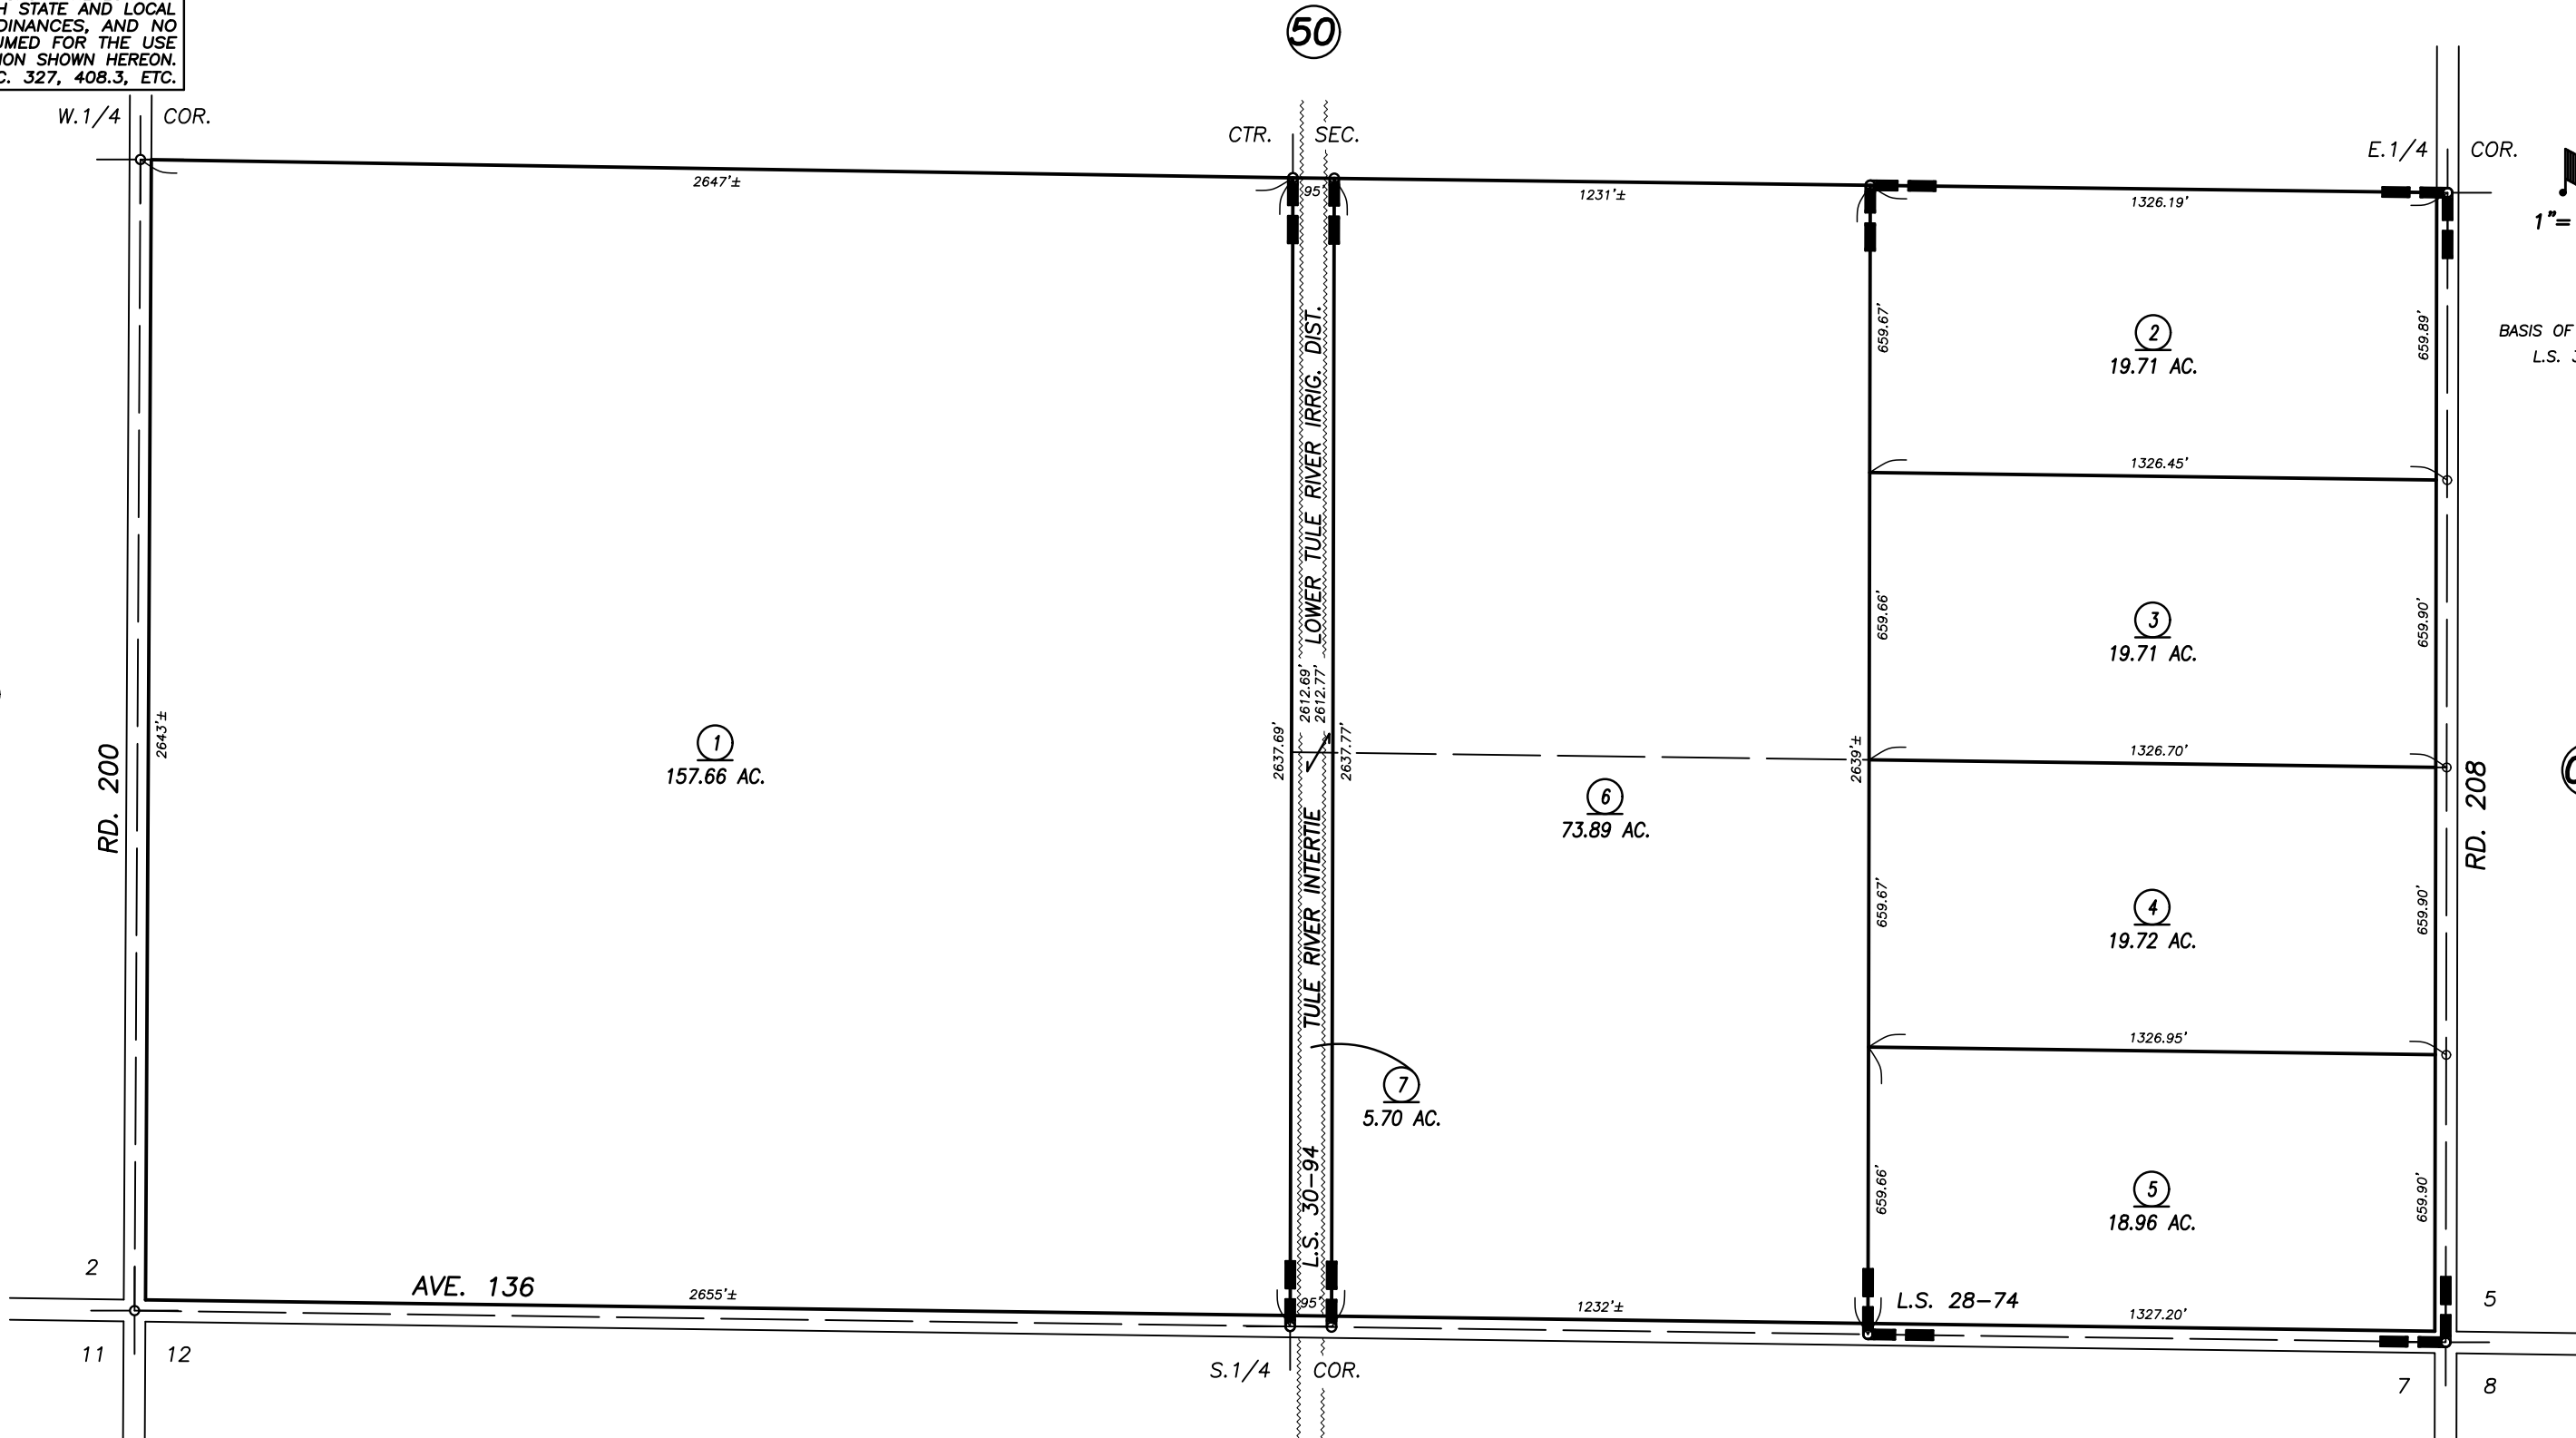

**DISCLAIMER**  
THIS MAP WAS PREPARED FOR LOCAL PROPERTY ASSESSMENT PURPOSES ONLY AND THE PARCELS SHOWN HEREON MAY NOT COMPLY WITH STATE AND LOCAL SUBDIVISION ORDINANCES, AND NO LIABILITY IS ASSUMED FOR THE USE OF THE INFORMATION SHOWN HEREON. R & T CODE SEC. 327, 408.3, ETC.

03

06

02

RECORD OF SURVEY, L.S. 28-74  
POR. RECORD OF SURVEY, L.S. 30-94

VICINITY OF PORTERVILLE  
ASSESSOR'S MAPS BK. 302 , PG. 51  
COUNTY OF TULARE, CALIFORNIA, U.S.A.

NOTE: Assessor's Parcel Numbers Shown in Circles 1 123  
Assessor's Block Numbers Shown in Ellipses