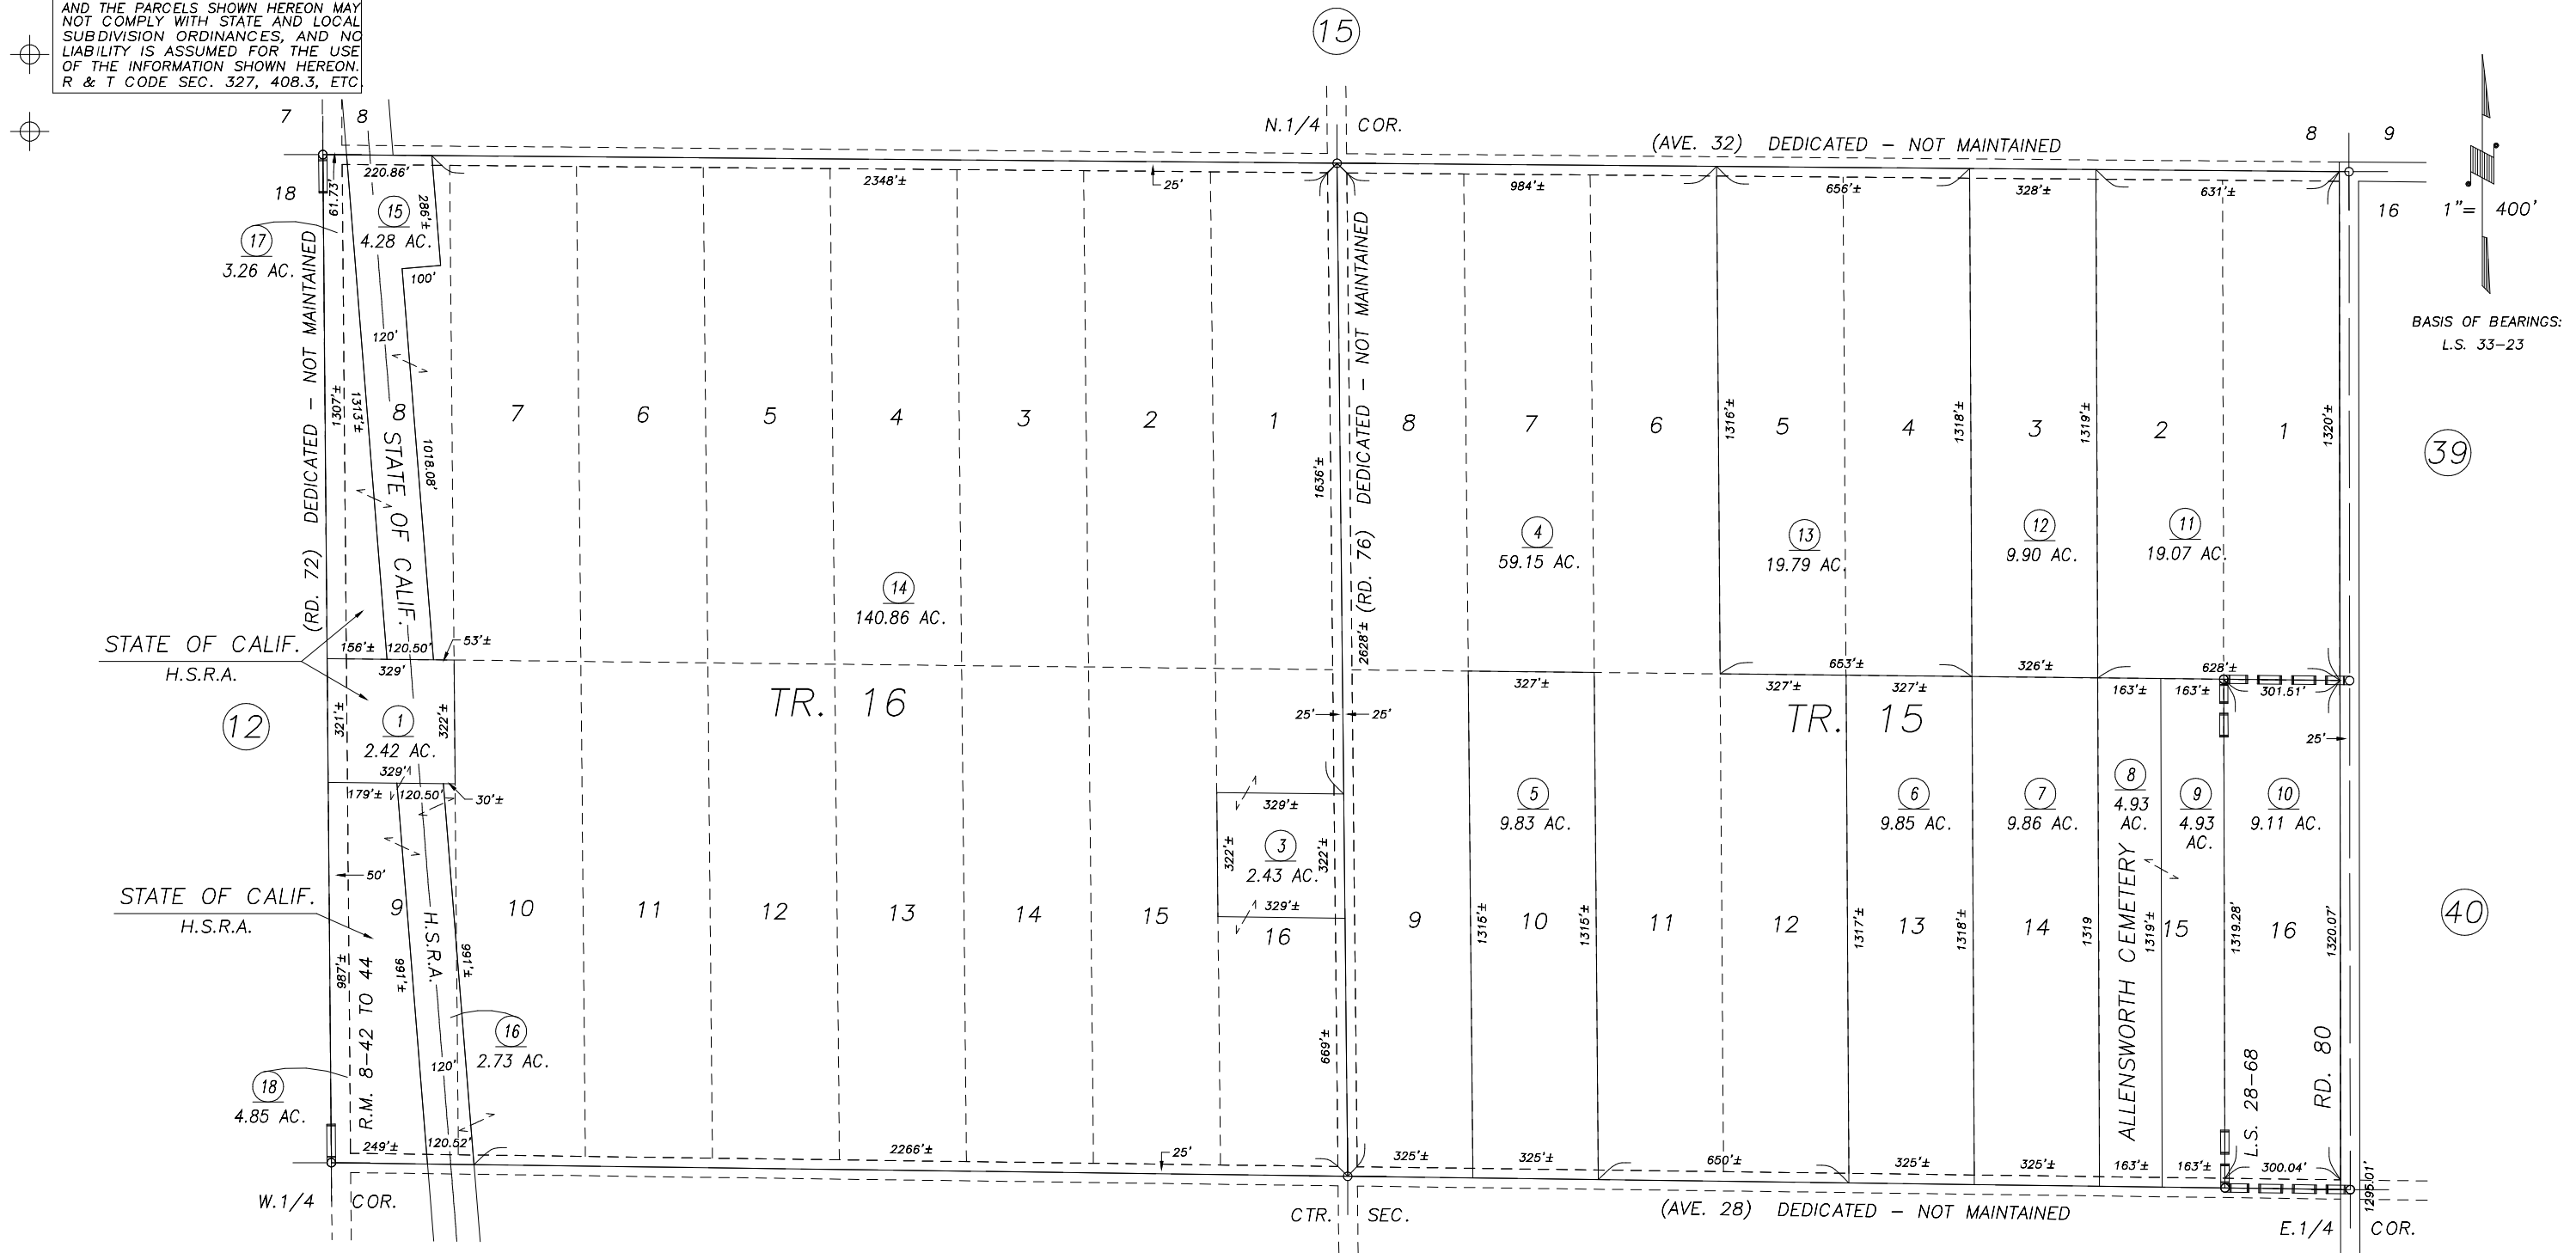

**DISCLAIMER**  
THIS MAP WAS PREPARED FOR LOCAL PROPERTY ASSESSMENT PURPOSES ONLY AND THE PARCELS SHOWN HEREON MAY NOT COMPLY WITH STATE AND LOCAL SUBDIVISION ORDINANCES, AND NO LIABILITY IS ASSUMED FOR THE USE OF THE INFORMATION SHOWN HEREON. R & T CODE SEC. 327, 408.3, ETC

POR. CALIF. COLONY HOME & PROMOTING ASS'N., R.M. 8-42 TO 44  
POR. RECORD OF SURVEY, L.S. 28-68  
POR. RECORD OF SURVEY, L.S. 33-23 (SEC. 17 & ETC.)

VICINITY OF ALLENSWORTH  
ASSESSOR'S MAPS BK.333 , PG.37  
COUNTY OF TULARE, CALIFORNIA, U.S.A.

NOTE: Assessor's Parcel Numbers Shown in Circles (1) (123)  
Assessor's Block Numbers Shown in Ellipses (15) (16) (17) (18) (39) (40)

2016-0042045	01/20/2017	ARL
REVISION	DATE	TECH