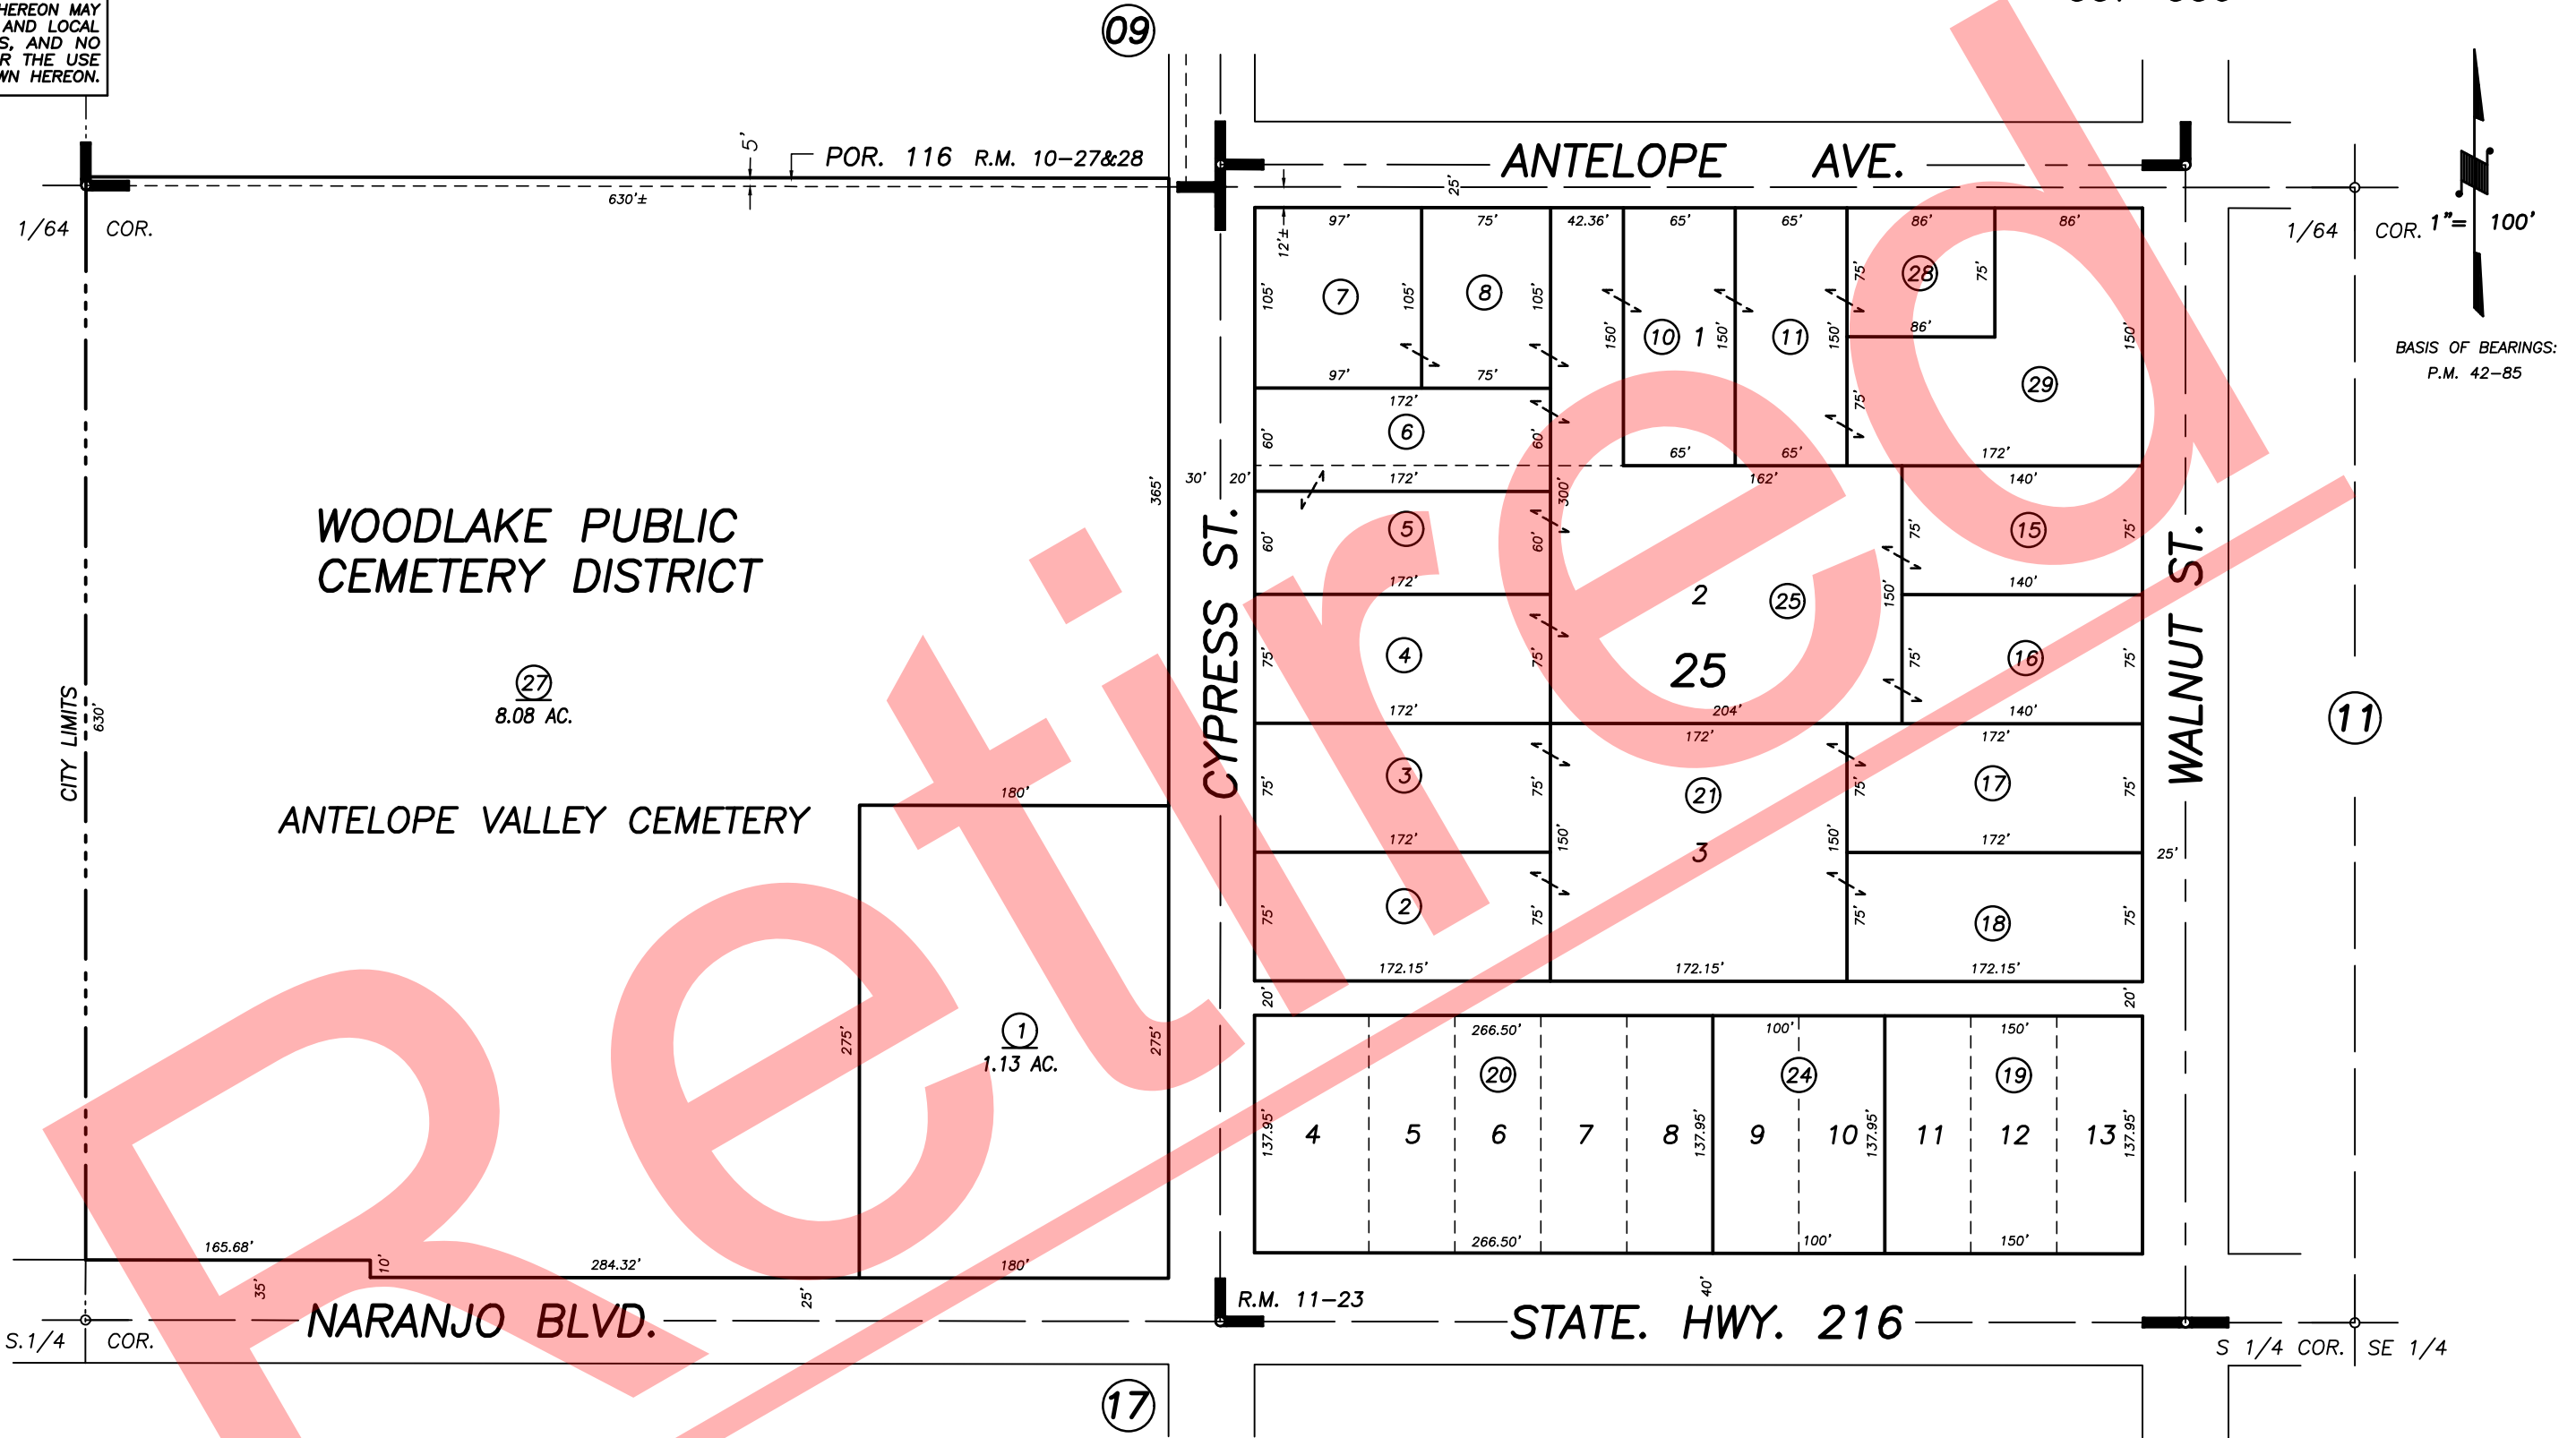

**DISCLAIMER**  
THIS MAP WAS PREPARED FOR LOCAL PROPERTY ASSESSMENT PURPOSES ONLY AND THE PARCELS SHOWN HEREON MAY NOT COMPLY WITH STATE AND LOCAL SUBDIVISION ORDINANCES, AND NO LIABILITY IS ASSUMED FOR THE USE OF THE INFORMATION SHOWN HEREON.

WOODLAKE PUBLIC CEMETERY DISTRICT

27  
8.08 AC.

ANTELOPE VALLEY CEMETERY

1  
1.13 AC.

POR. WOODLAKE, R.M. 10-27&28  
POR. TOWN OF WOODLAKE, R.M. 11-23

CITY OF WOODLAKE  
ASSESSOR'S MAPS BK. 060 , PG. 12  
COUNTY OF TULARE, CALIFORNIA, U.S.A.

NOTE: Assessor's Parcel Numbers Shown in Circles (1) (123)  
Assessor's Block Numbers Shown in Ellipses

UPDATE ADJ. PG.	05/08/2012	RLW
REVISION	DATE	TECH