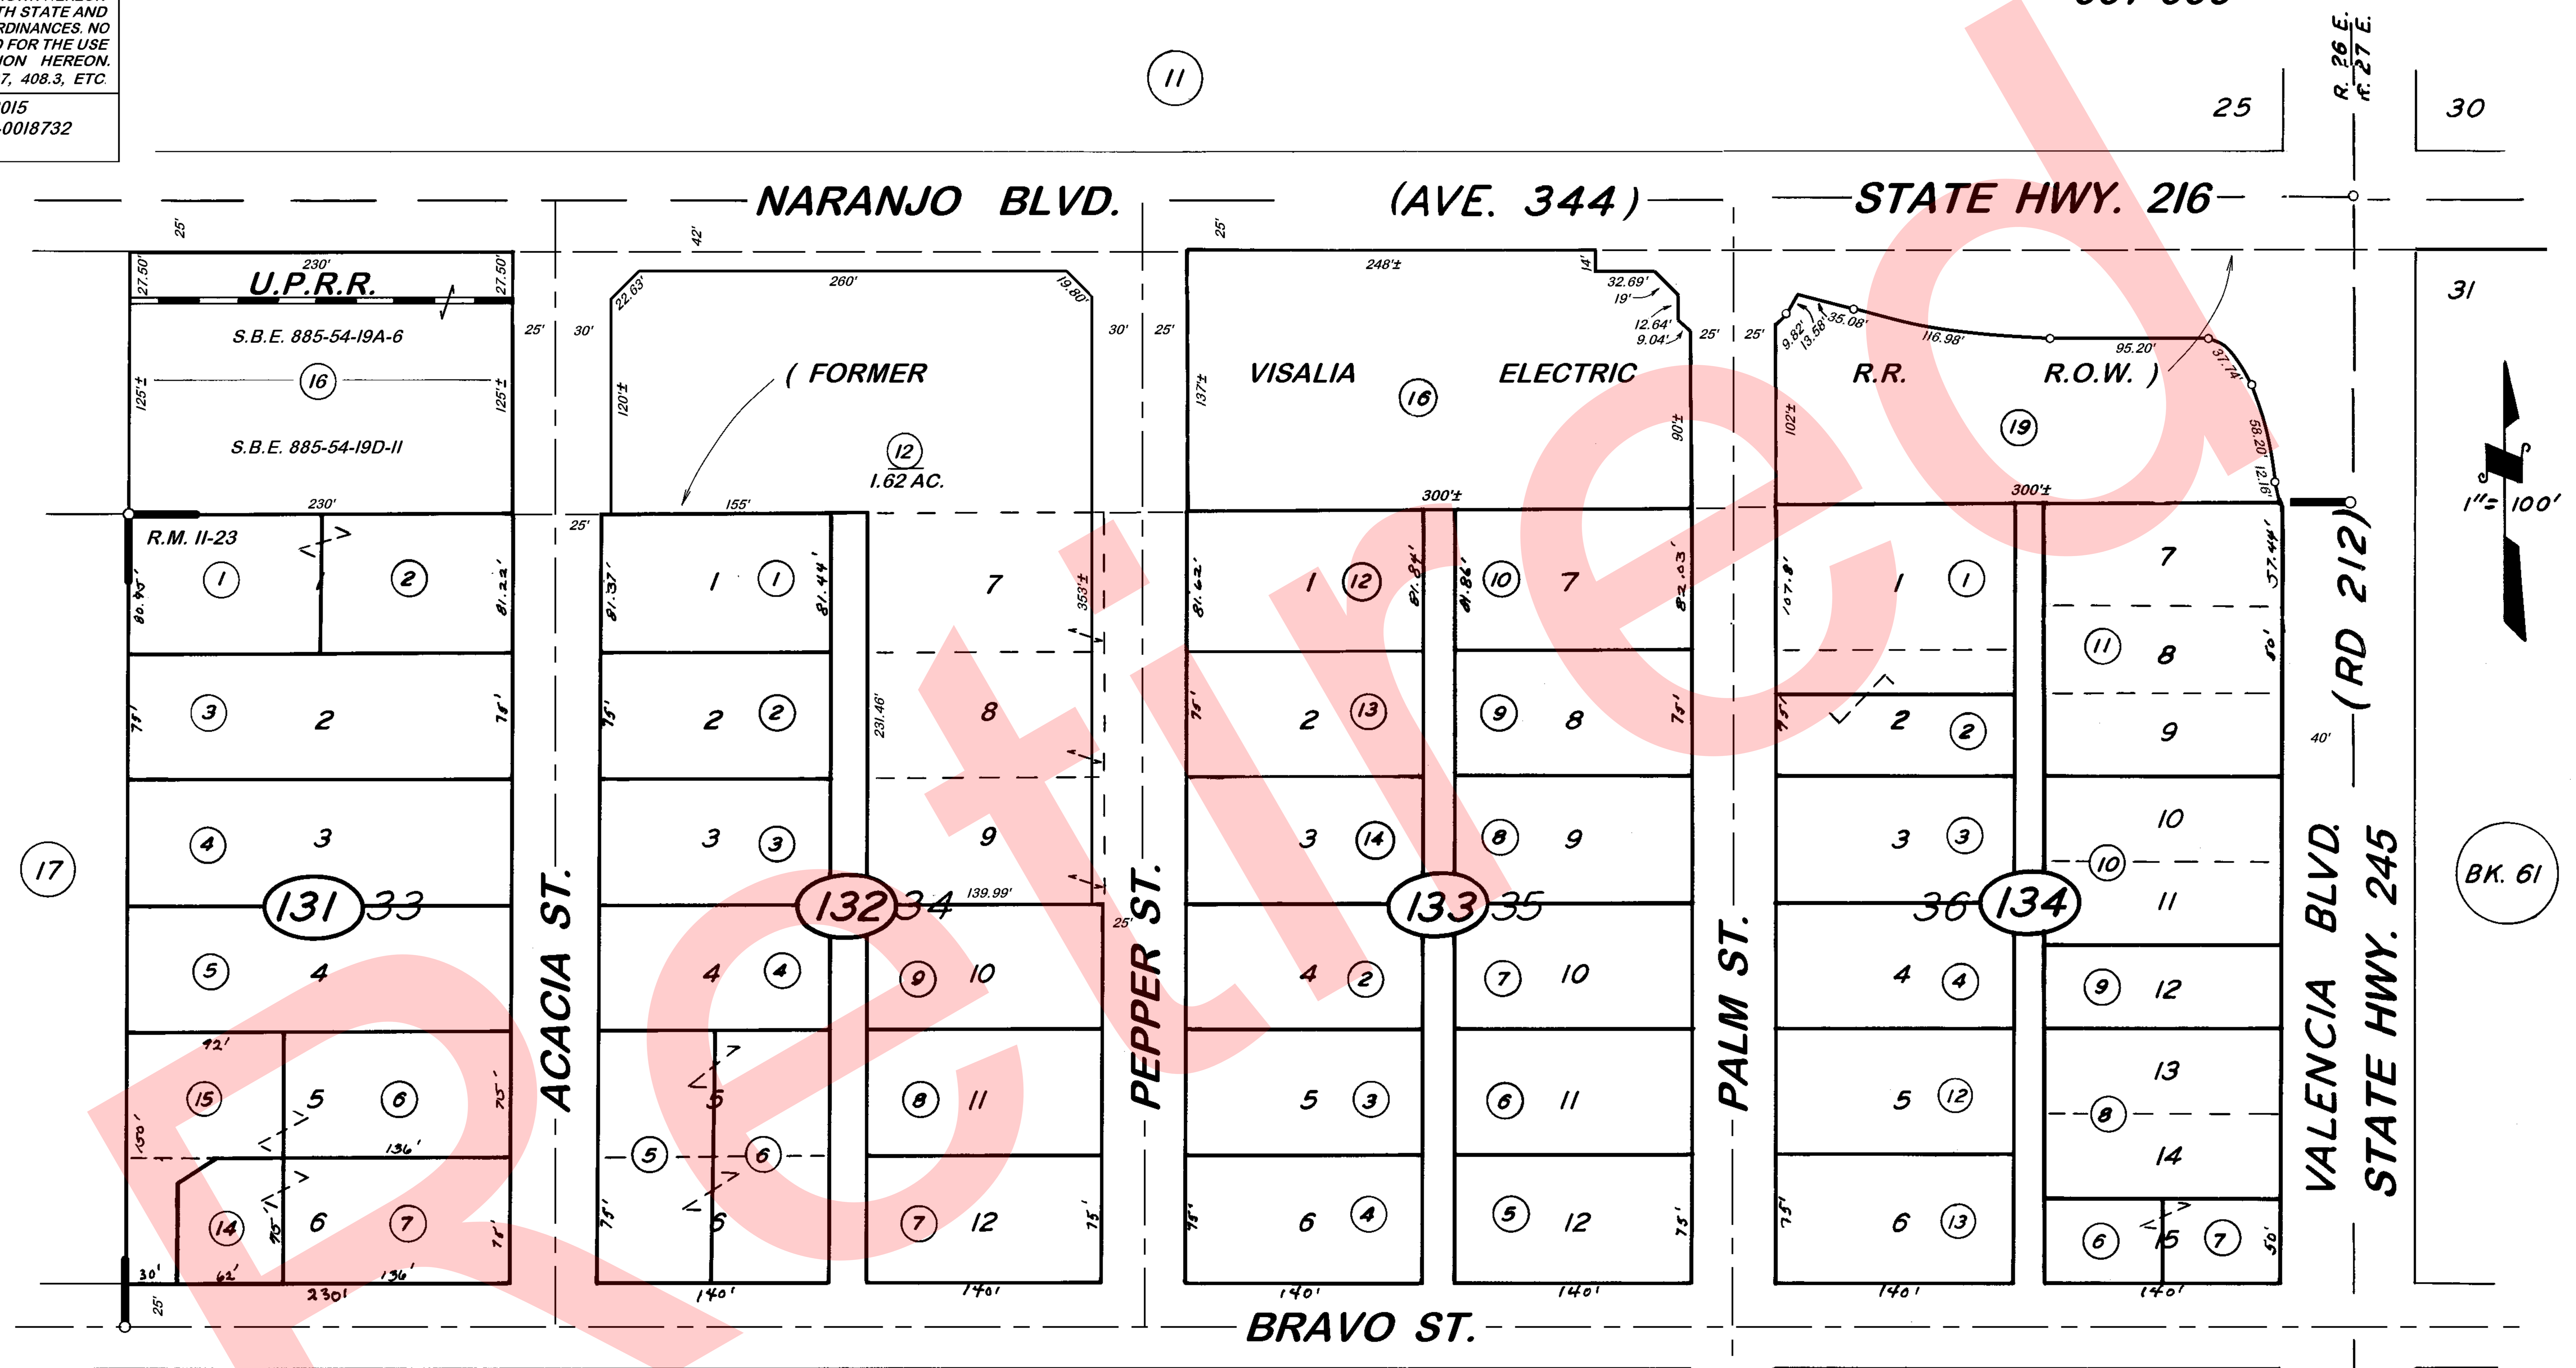

DISCLAIMER
 THIS MAP WAS PREPARED FOR LOCAL PROPERTY ASSESSMENT PURPOSES ONLY. THE PARCELS SHOWN HEREON MAY NOT COMPLY WITH STATE AND LOCAL SUBDIVISION ORDINANCES. NO LIABILITY IS ASSUMED FOR THE USE OF THE INFORMATION HEREON. R & T CODE SEC. 327, 408.3, ETC.

REVISED: 7/3/2015
 REASON: 2015-0018732
 CAD TECH: NFL

POR. TOWN OF WOODLAKE, R.M. II-23

CITY OF WOODLAKE
ASSESSOR'S MAPS BK. 60, PG. 13
COUNTY OF TULARE, CALIF.

NOTE — ASSESSOR'S BLOCK NUMBERS SHOWN IN ELLIPSES
ASSESSOR'S PARCEL NUMBERS SHOWN IN CIRCLES