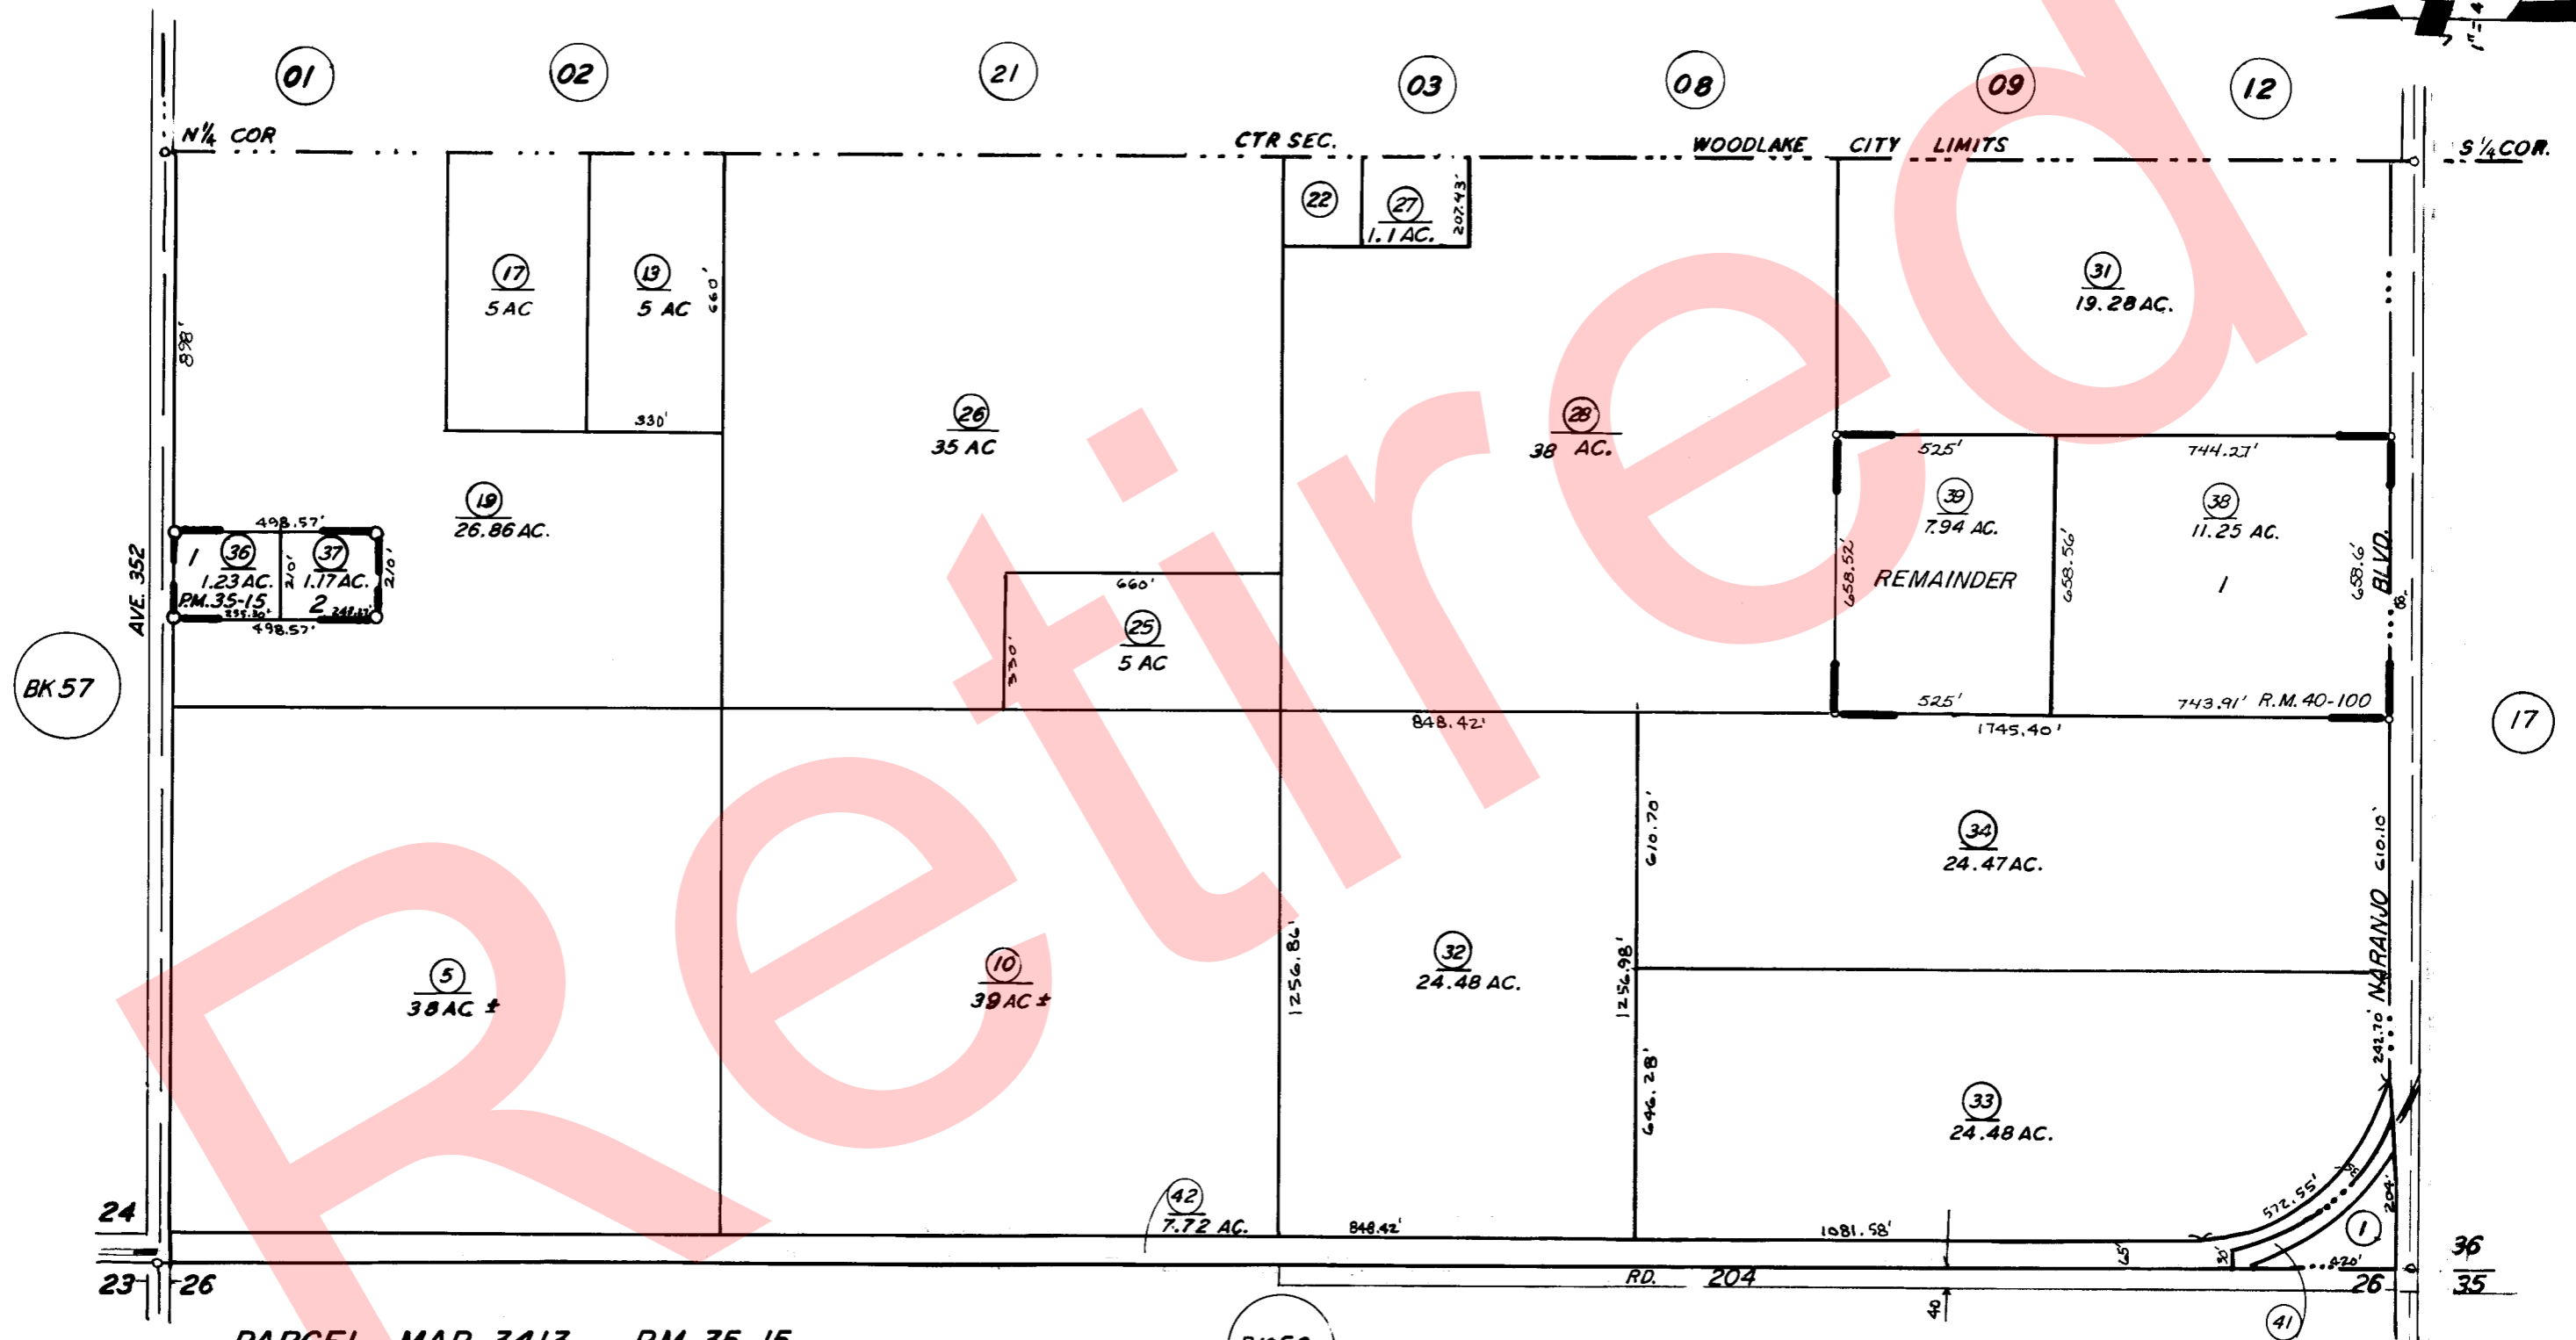

161-011  
7-019

PARCEL MAP 3413 P.M. 35-15  
PARCEL MAP 3996 P.M. 40-100

BK59

ASSESSOR'S MAPS BK. 60, PG. 18  
COUNTY OF TULARE, CALIF.

NOTE - ASSESSOR'S BLOCK NUMBERS SHOWN IN ELLIPSES  
ASSESSOR'S PARCEL NUMBERS SHOWN IN CIRCLES