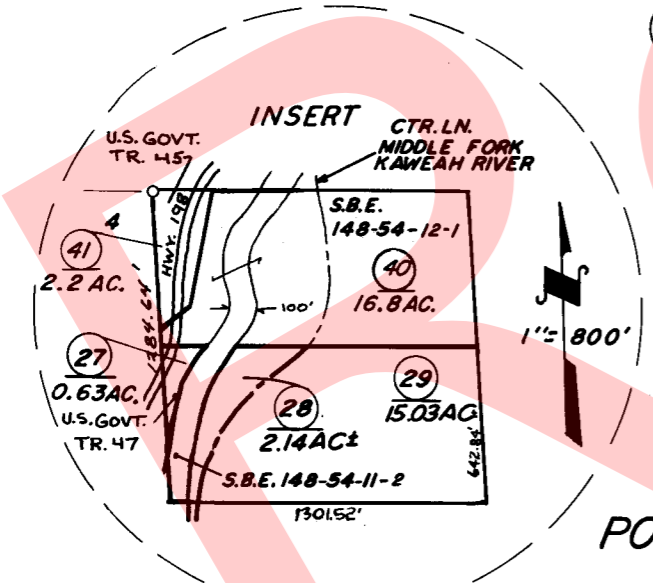

DISCLAIMER

THIS MAP WAS PREPARED FOR LOCAL PROPERTY ASSESSMENT PURPOSES ONLY. THE PARCELS SHOWN HEREON MAY NOT COMPLY WITH STATE AND LOCAL SUBDIVISION ORDINANCES. NO LIABILITY IS ASSUMED FOR THE USE OF THE INFORMATION HEREON.

REVISED: 07/08/2013
REASON: UPDATE ADJ. PG.
CAD TECH: CMB

POR. PARCEL MAP 1910 P.M. 20-11

**VICINITY OF THREE RIVERS
ASSESSOR'S MAPS BK. 069, PG. 08.
COUNTY OF TULARE, CALIF.**

NOTE: Assessor's Parcel Numbers Shown in Circles
Assessor's Block Numbers Shown in Ellipses