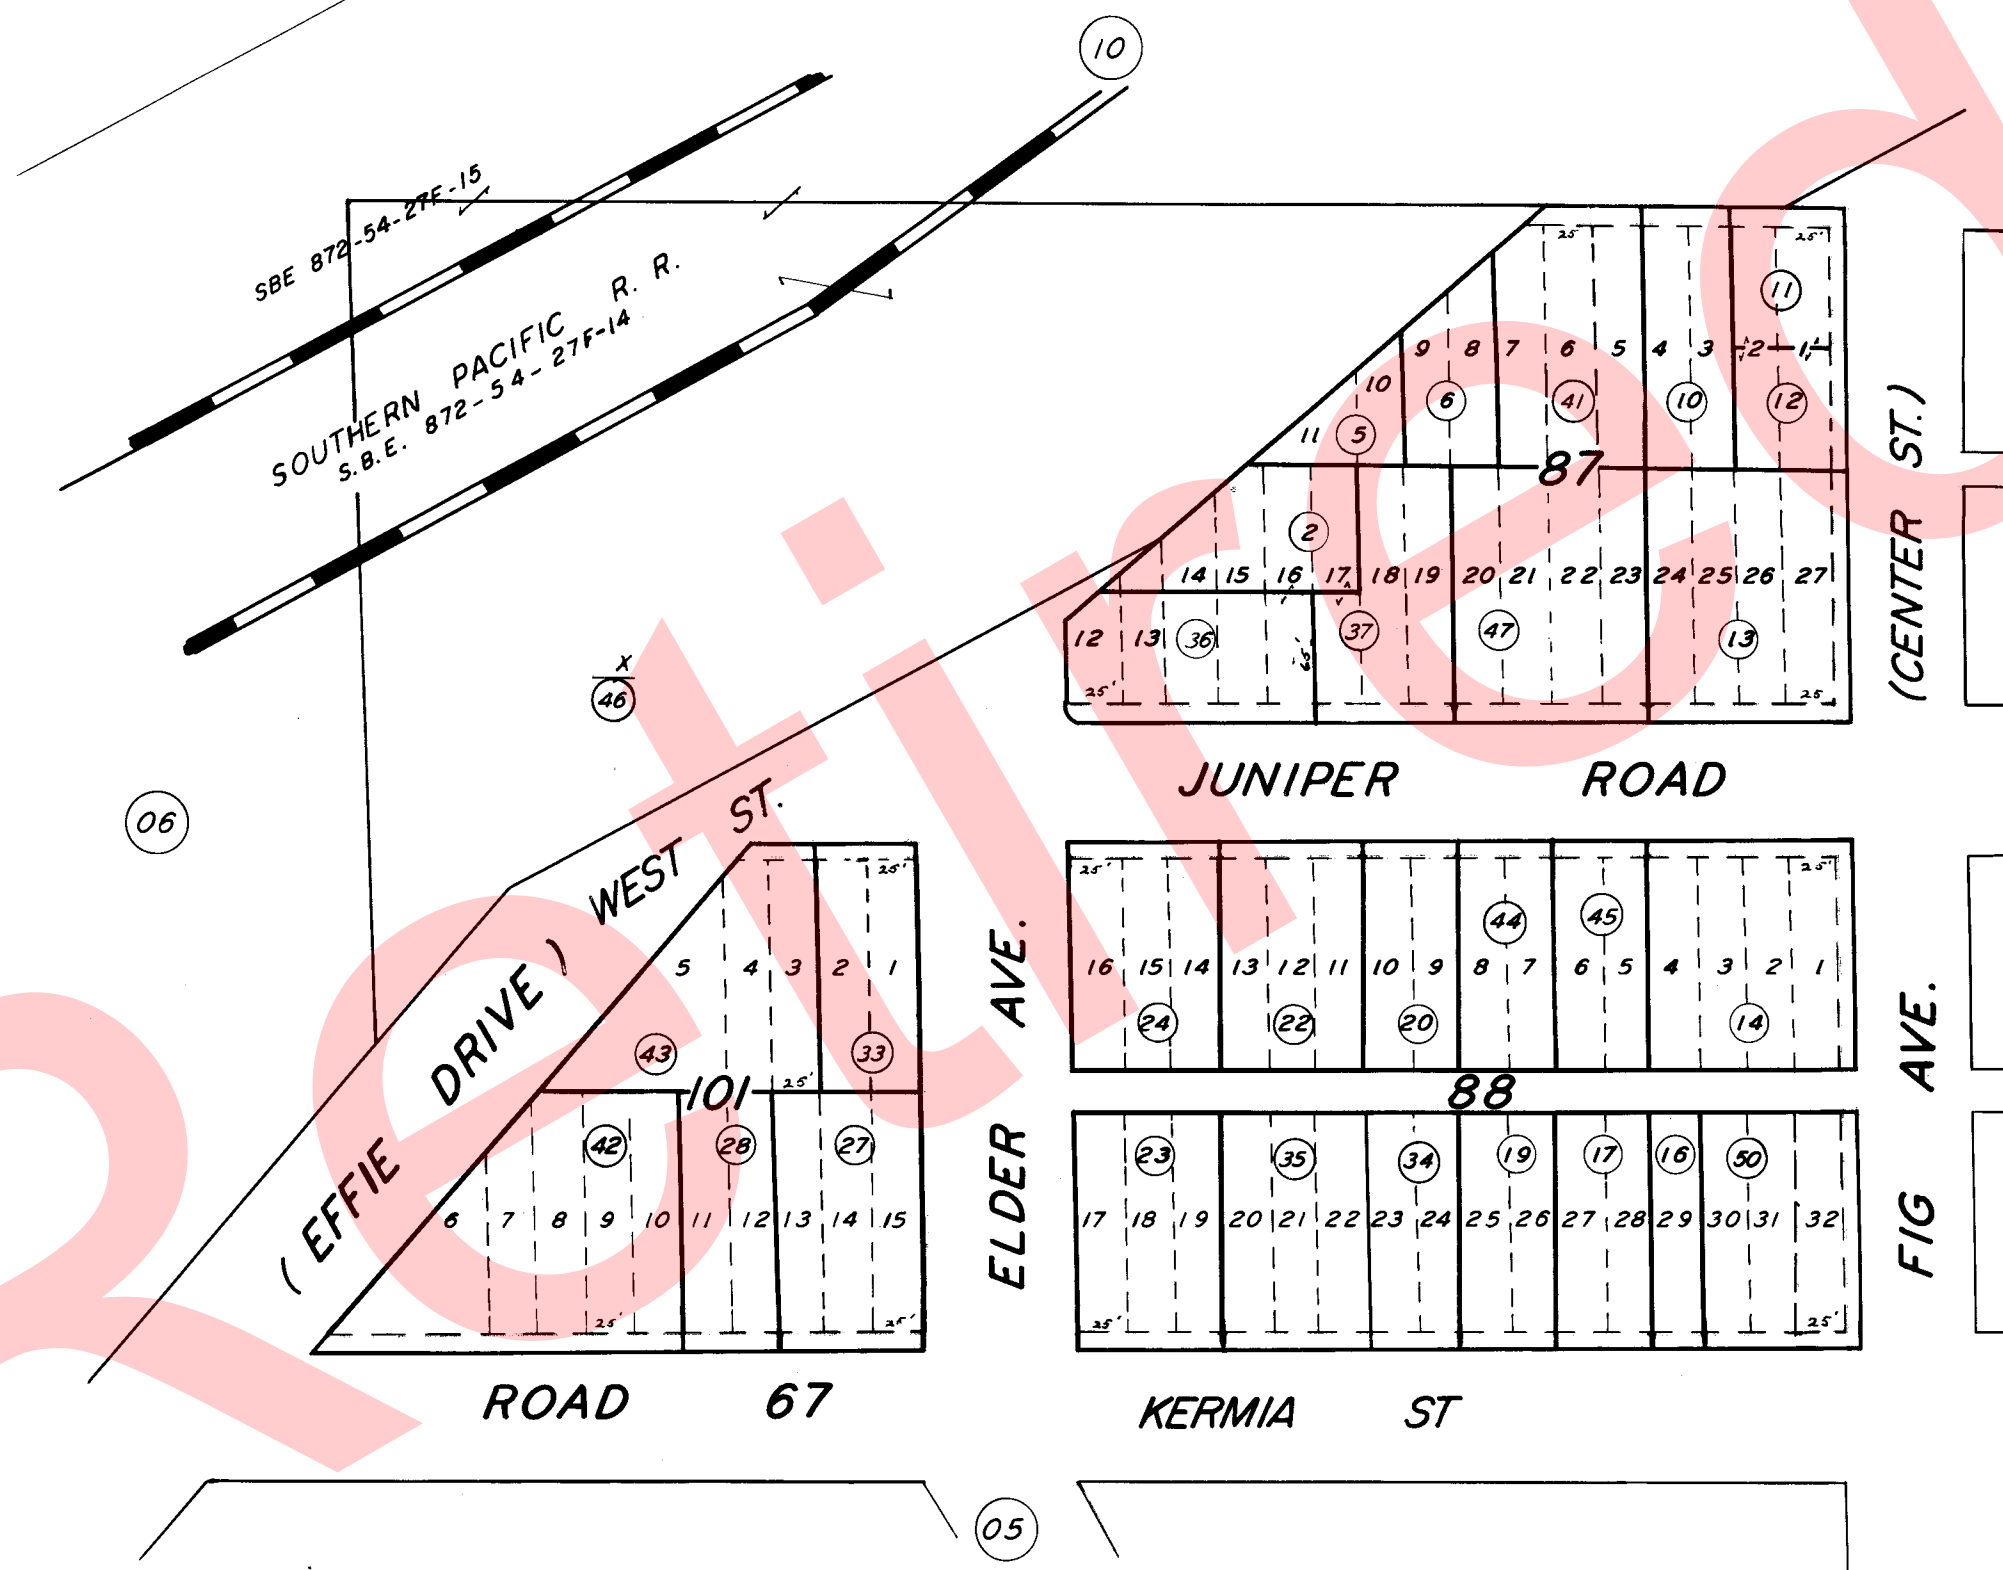

GOSHEN TOWNSITE, ORIGINAL BLKS. 87, 88 & 101.

TAX CODE AREA

75-07

153-060
153-049

POR. GOSHEN TOWNSITE, R.M. 3-19.

ASSESSOR'S MAPS BK. 75, PG. 07.

NOTE: ABANDONMENT REDUCING MOST 80' STREETS TO 60' & 100' STREETS TO 80' RECORDED INVOL 2184, PG. 390 O.R.

COUNTY OF TULARE, CALIF.

3-1-64
3-27-63LT
2-16-62LT.

NOTE - ASSESSOR'S BLOCK NUMBERS SHOWN IN ELLIPSES
ASSESSOR'S PARCEL NUMBERS SHOWN IN CIRCLES