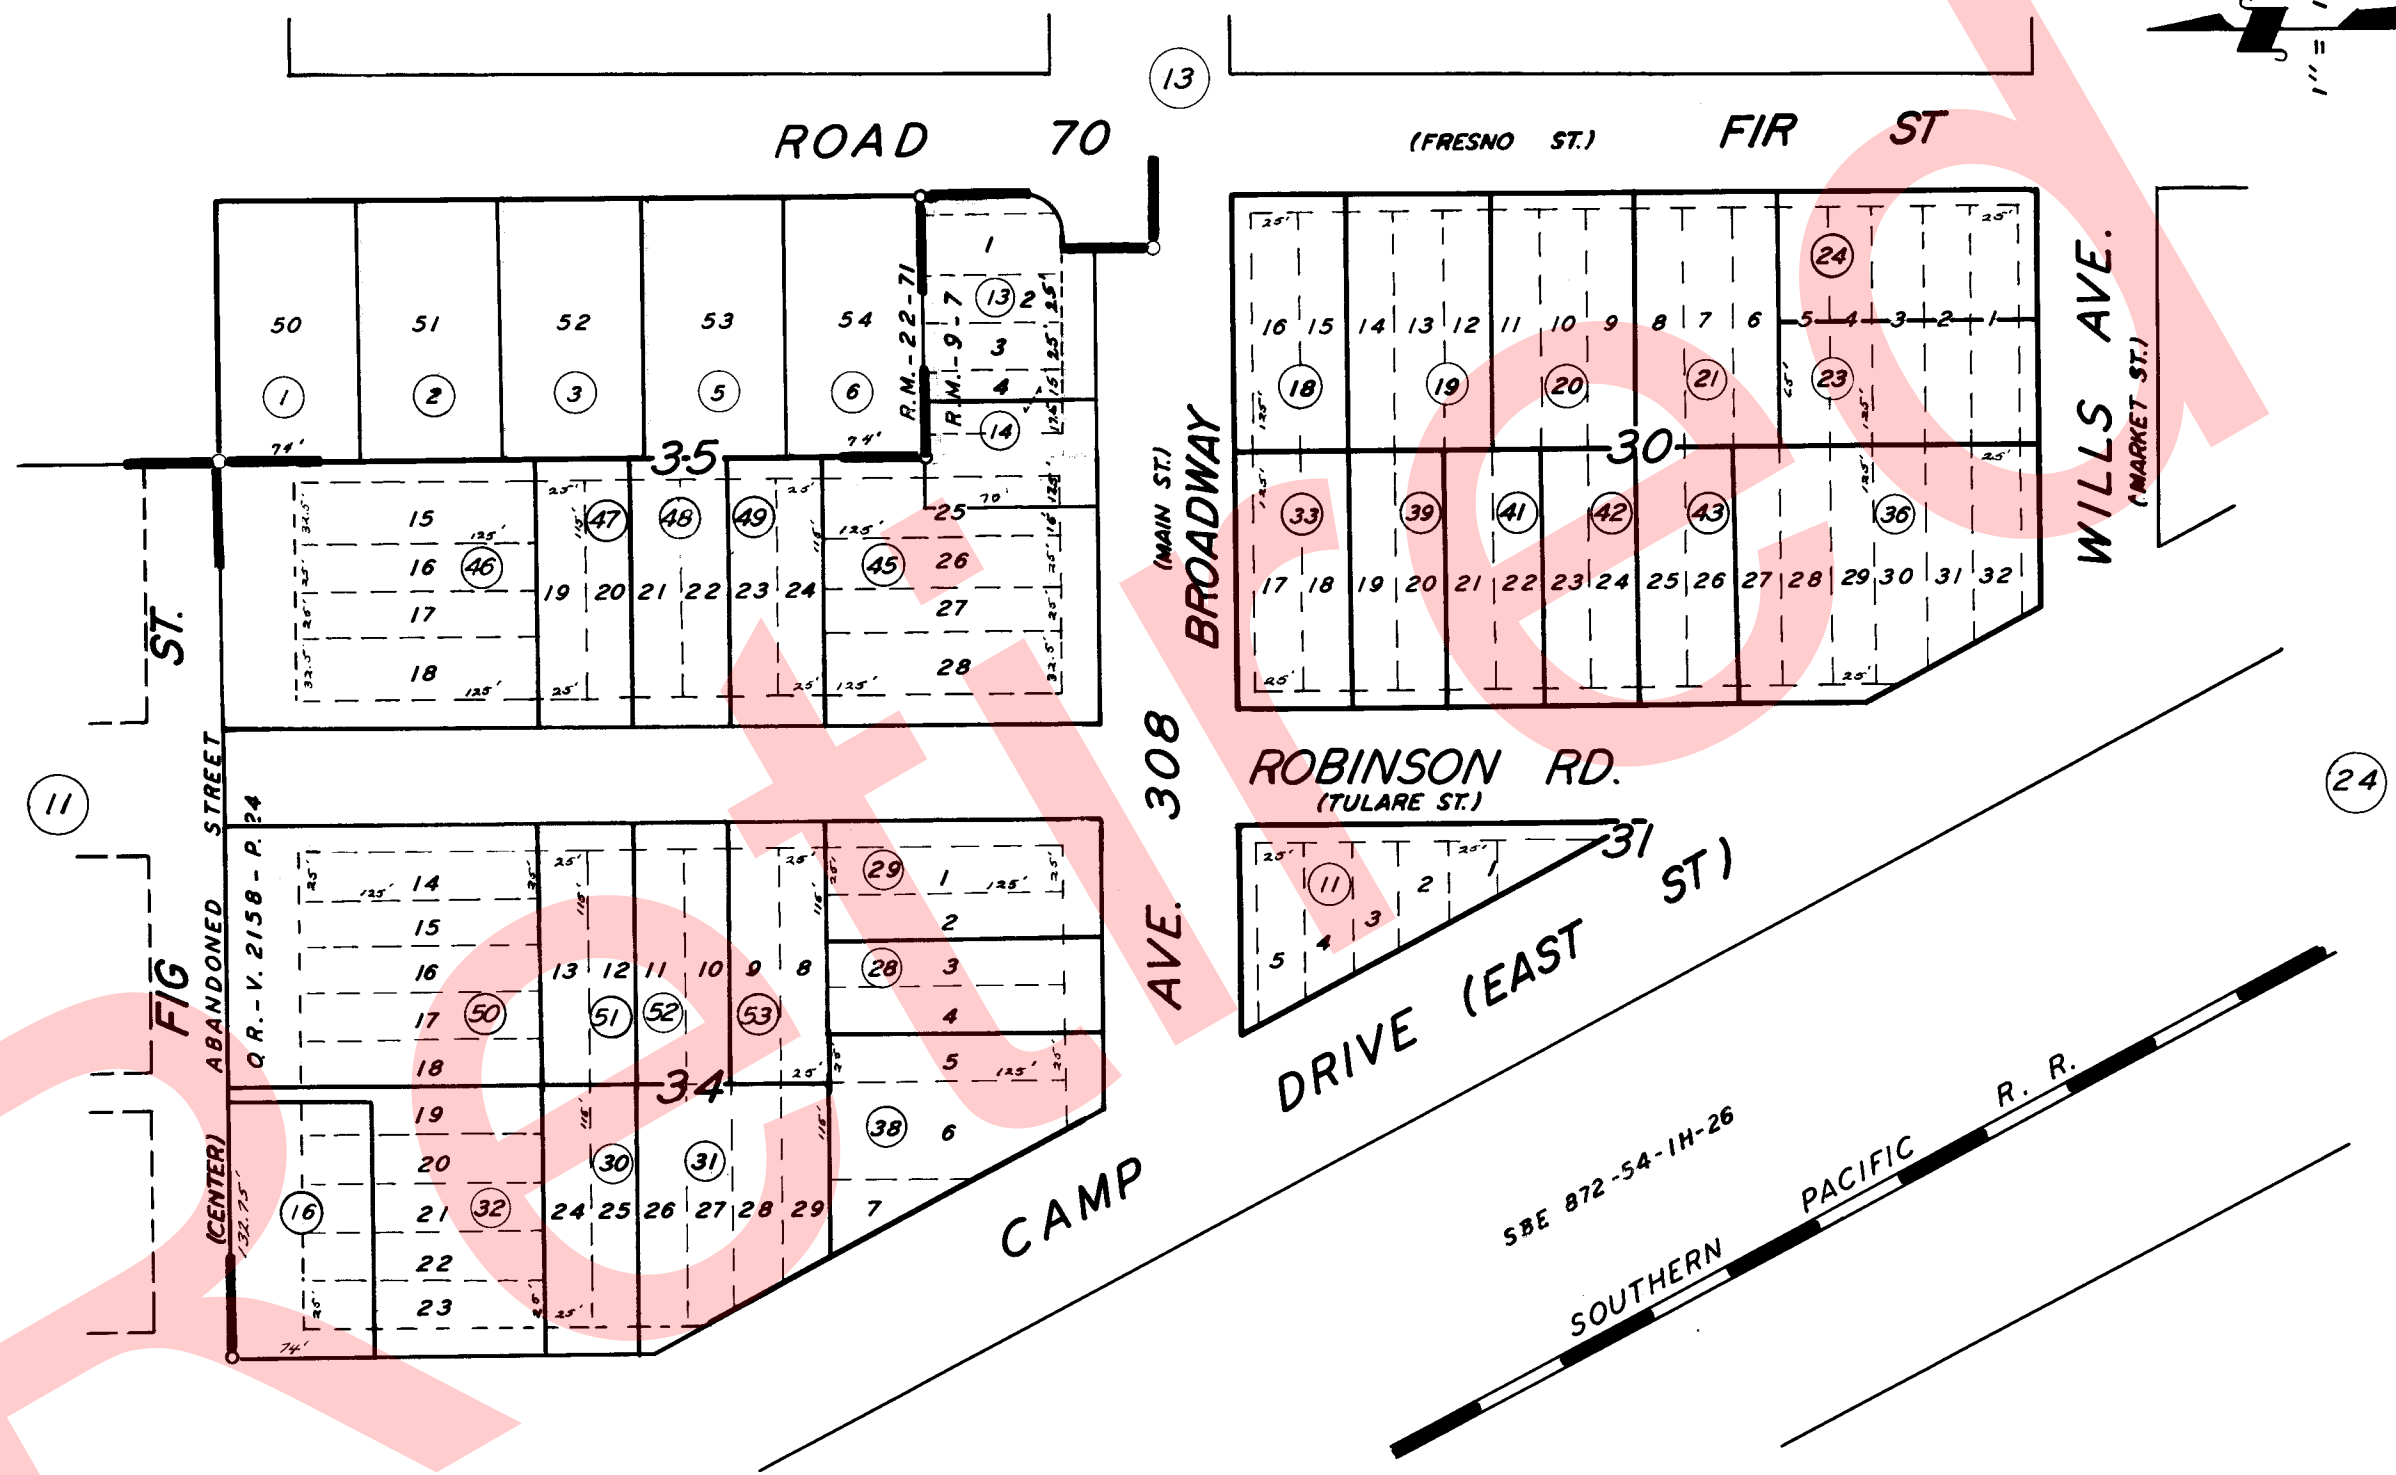

# GOSHEN TOWNSITE, ORIGINAL BLKS. 30, 31, 34, 35 & POR. TRACT 312.

TAX CODE AREA  
153-060  
153-049

75-12

NOTE: ABANDONMENTS REDUCING MOST 80' STREETS TO 60' & 100' STREETS TO 80' RECORDED IN VOL. 2184 PG. 390 OR.

POR. RESUB. OF POR. GOSHEN TOWNSITE, R.M.-9-7  
POR. TRACT 312, R.M.-22-71.

ASSESSOR'S MAPS BK. 75, PG. 12.  
COUNTY OF TULARE, CALIF.