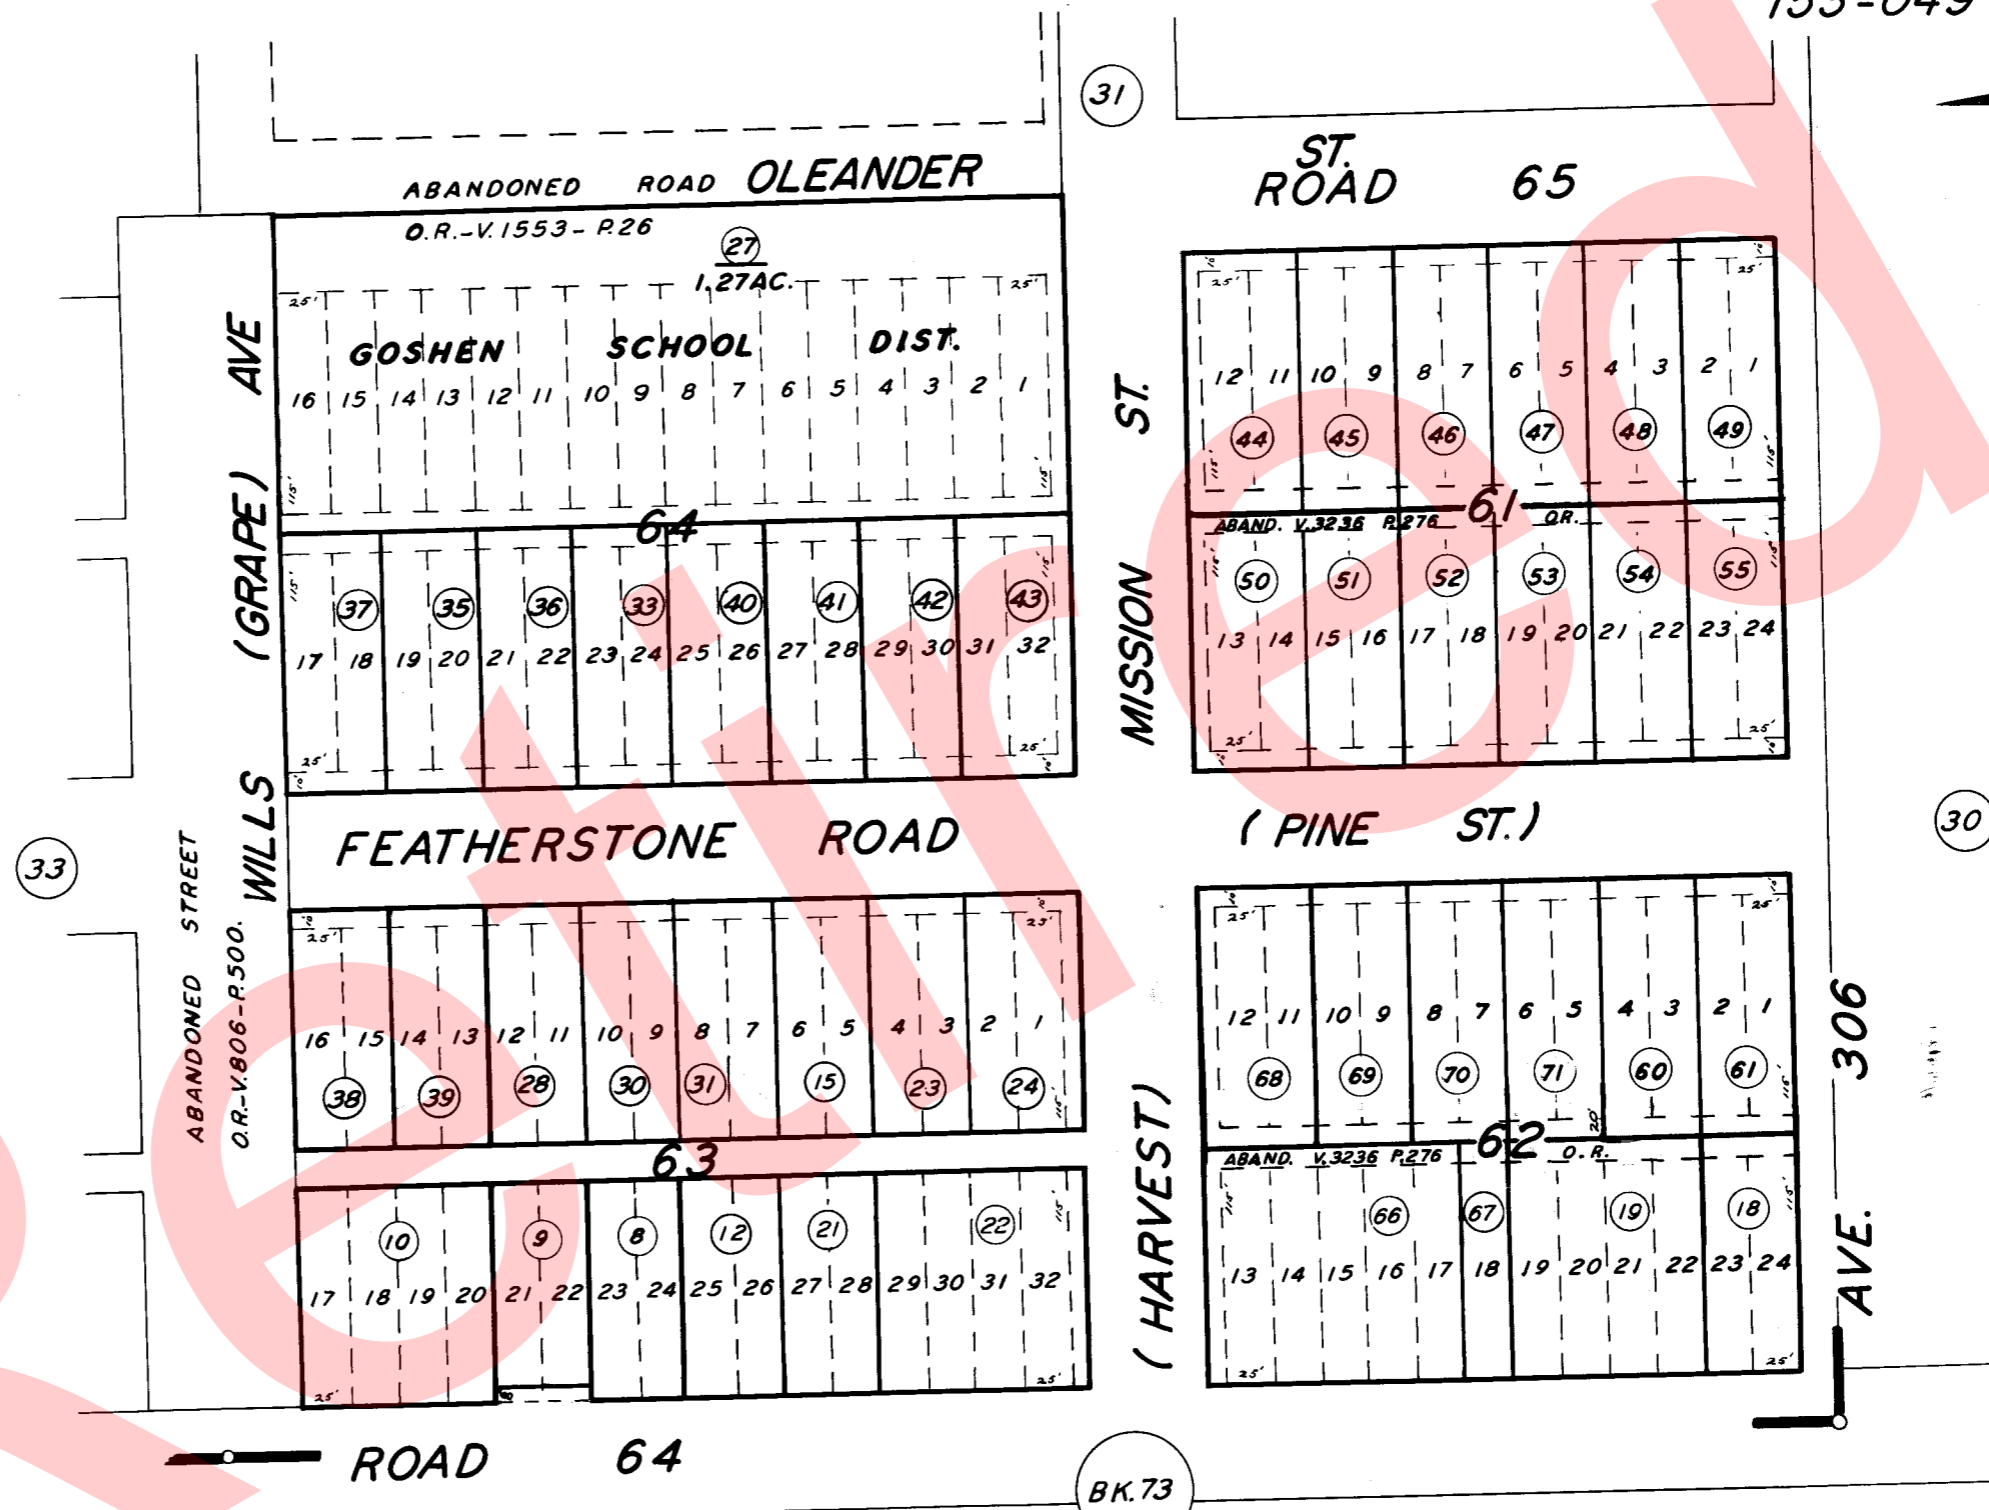

GOSHEN TOWNSITE, ORIGINAL BLKS. 61, 62, 63 & 64.

TAX CODE AREA
153-060
153-049

75-32

NOTE: ABANDONMENT REDUCING MOST 80' STREETS TO 60' & 100' STREETS TO 80' RECORDED IN VOL. 2184, PG. 390 O.R.

POR. GOSHEN TOWNSITE, R.M.-3-19.

ASSESSOR'S MAPS BK. 75, PG. 32.

COUNTY OF TULARE, CALIF.

NOTE - ASSESSOR'S BLOCK NUMBERS SHOWN IN ELLIPSES
ASSESSOR'S PARCEL NUMBERS SHOWN IN CIRCLES