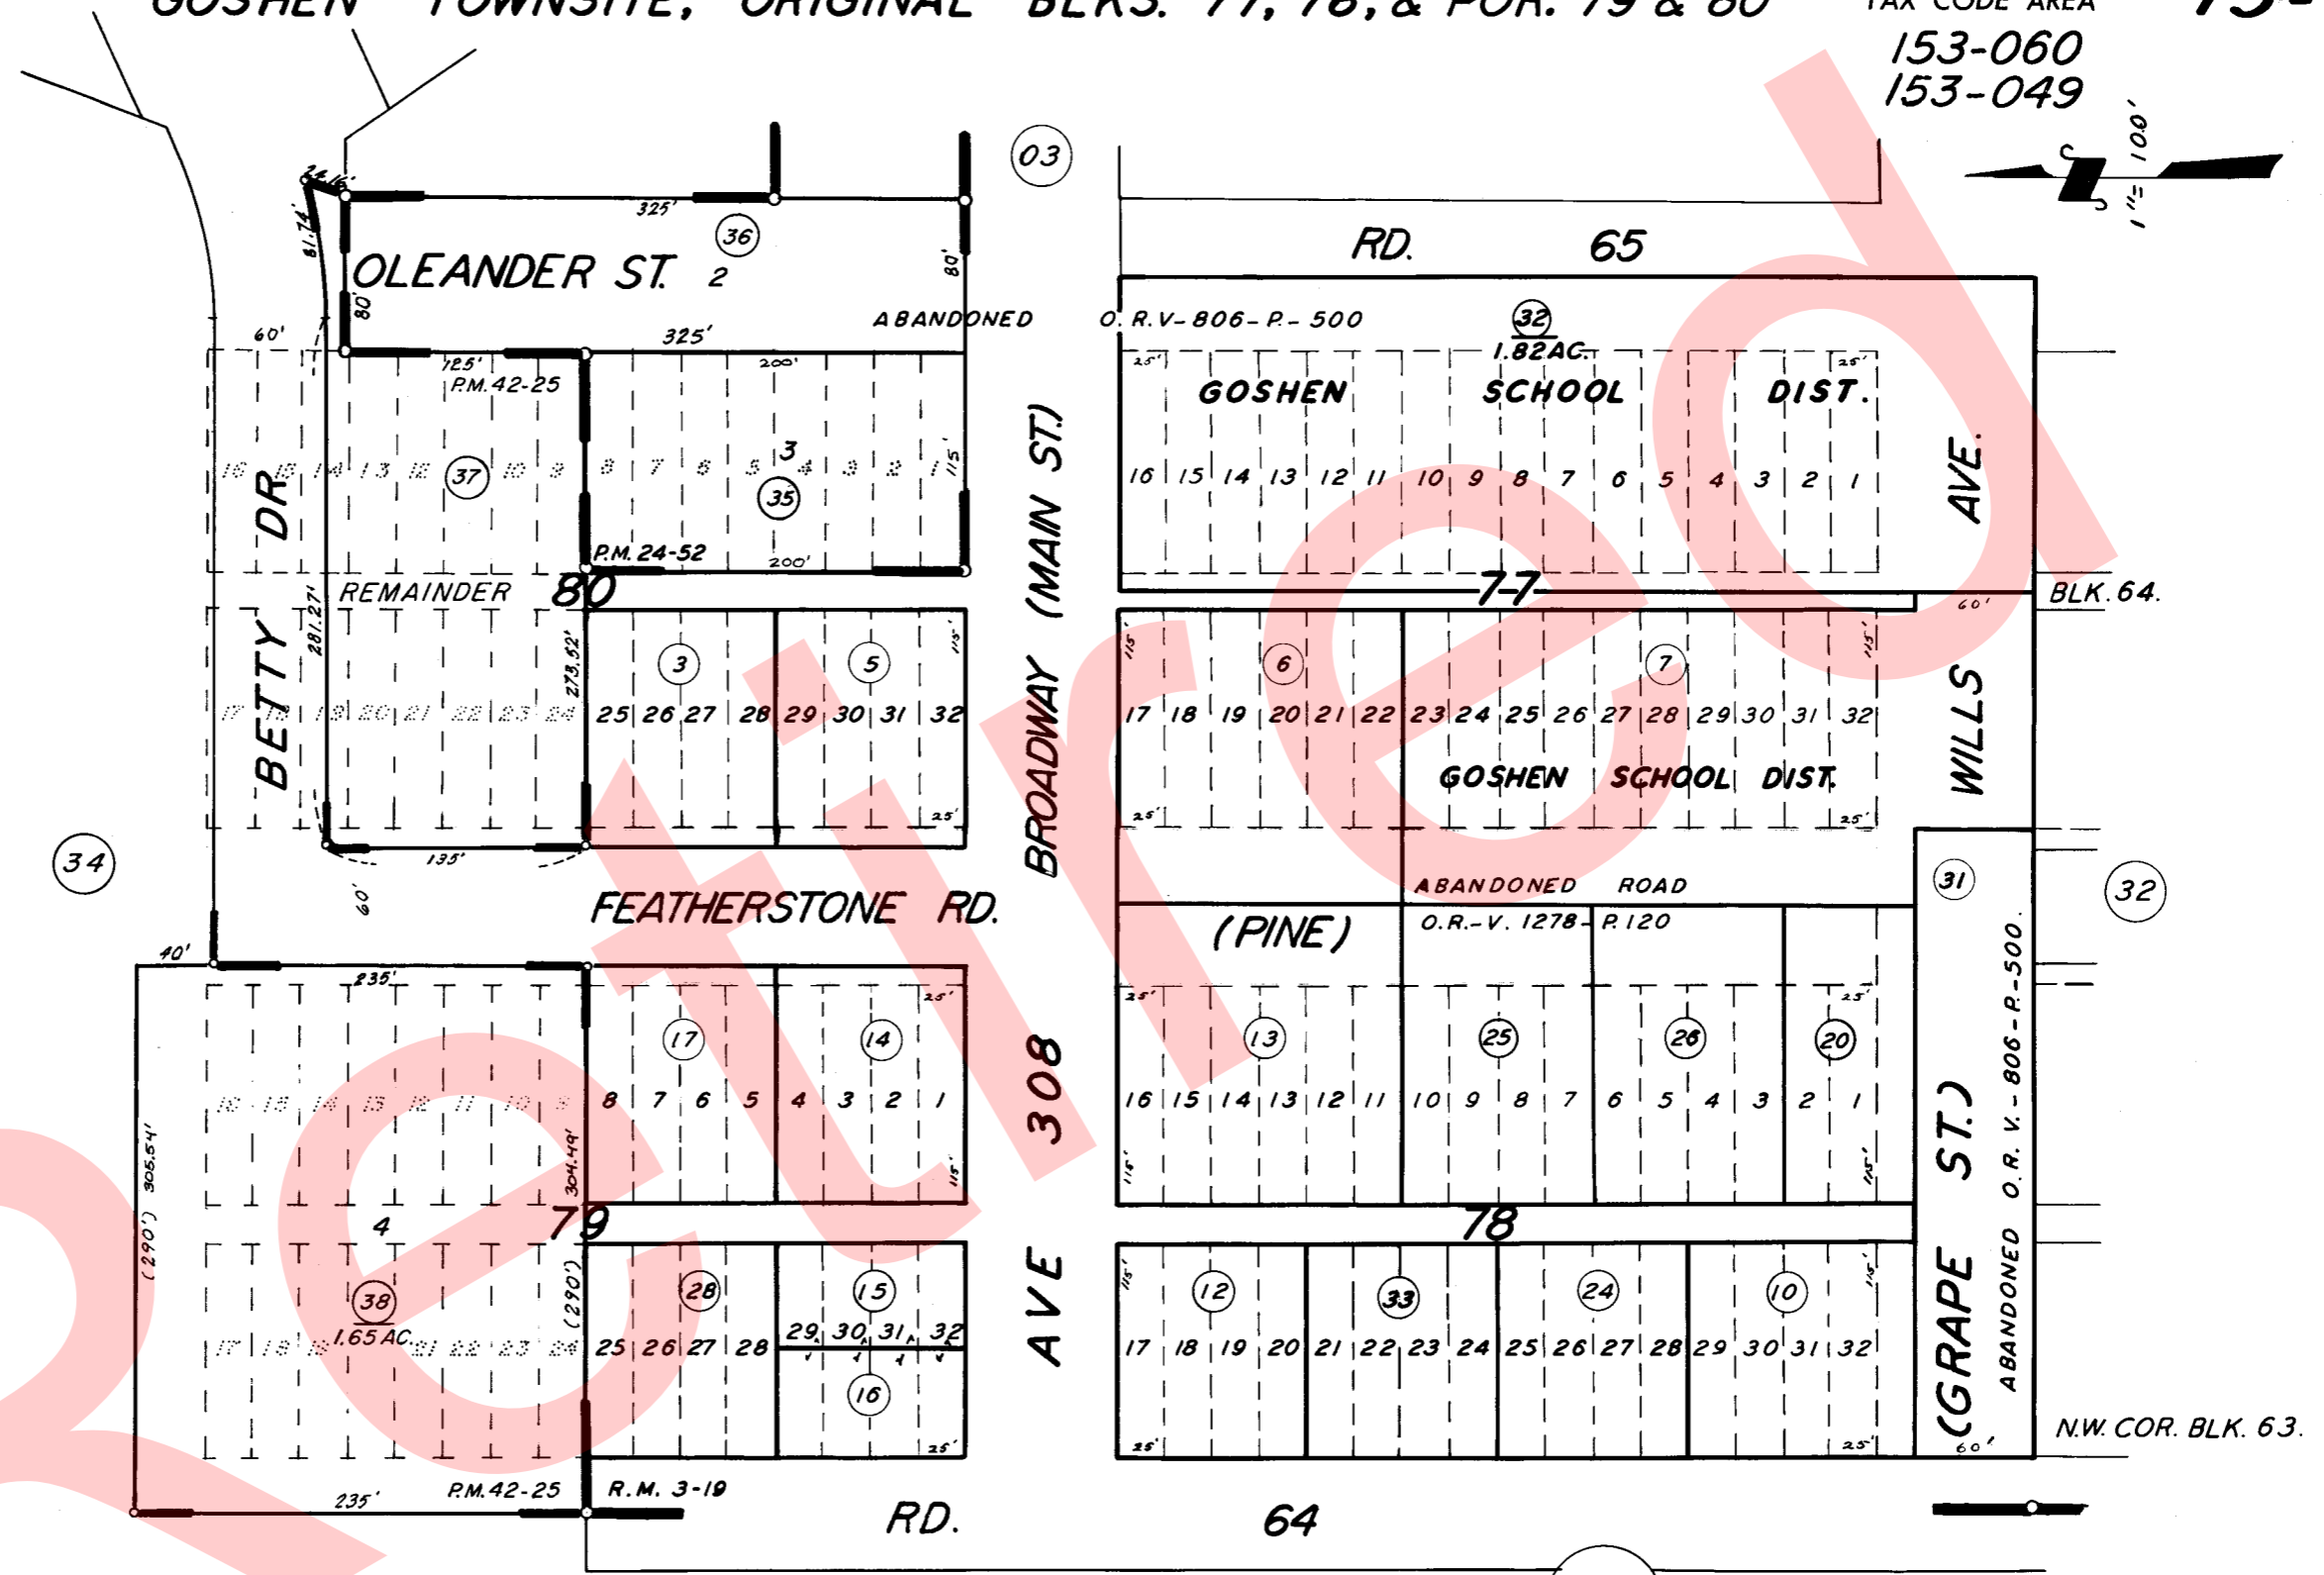

69
71
72

GOSHEN TOWNSITE, ORIGINAL BLKS. 77, 78, & POR. 79 & 80

TAX CODE AREA
153-060
153-049

75-33

POR. GOSHEN TOWNSITE R.M. 3-19
 POR. PARCEL MAP 2351 P.M. 24-52
 POR. PARCEL MAP 4121 P.M. 42-25

NOTE: ABANDONMENT REDUCING MOST 80' STREETS
 TO 60' & 100' STREETS TO 80' RECORDED IN VOL.
 2184, PG. 390 QR.

ASSESSOR'S MAPS BK. 75, PG. 33.
 COUNTY OF TULARE, CALIF.

NOTE - ASSESSOR'S BLOCK NUMBERS SHOWN IN ELLIPSES
 ASSESSOR'S PARCEL NUMBERS SHOWN IN CIRCLES