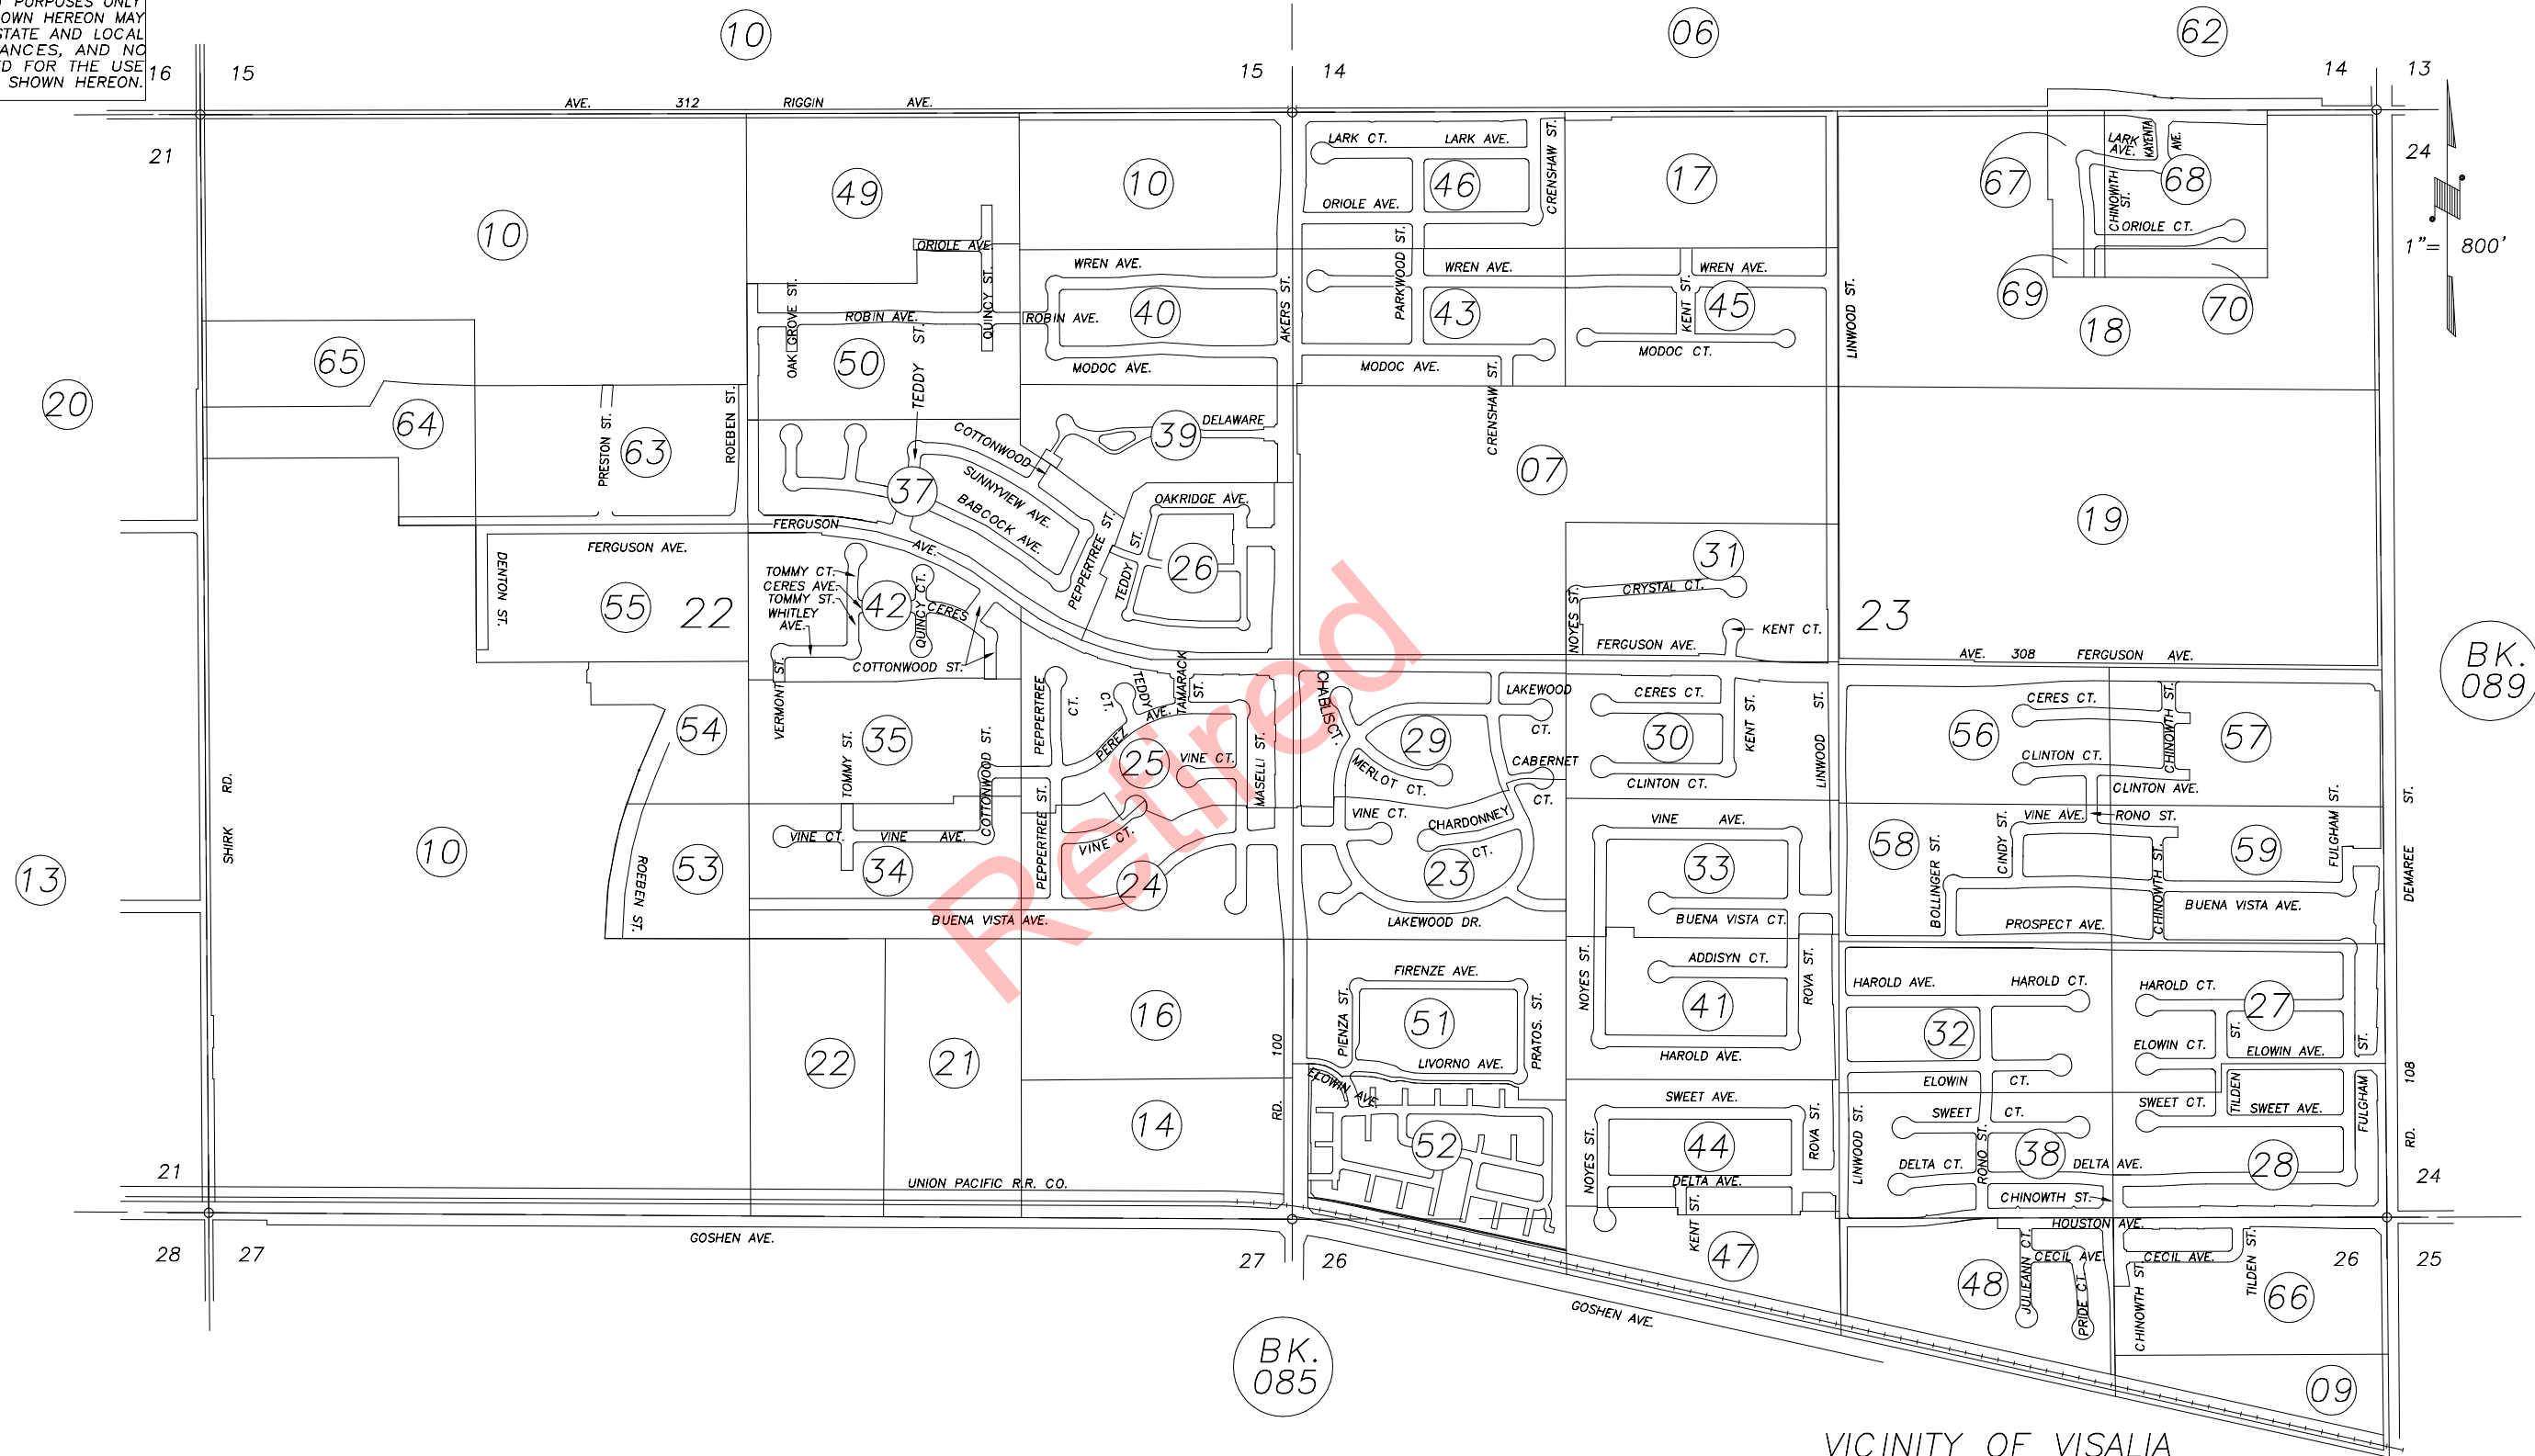

DISCLAIMER

THIS MAP WAS PREPARED FOR LOCAL PROPERTY ASSESSMENT PURPOSES ONLY AND THE PARCELS SHOWN HEREON MAY NOT COMPLY WITH STATE AND LOCAL SUBDIVISION ORDINANCES, AND NO LIABILITY IS ASSUMED FOR THE USE OF THE INFORMATION SHOWN HEREON.

SEC.22, 23 & POR. 26, T.18S., R.24E., M.D.B.&M.

077-INDEX 2

VICINITY OF VISALIA
ASSESSOR'S MAPS BK.077 , PGINDEX 2
COUNTY OF TULARE, CALIFORNIA, U.S.A.