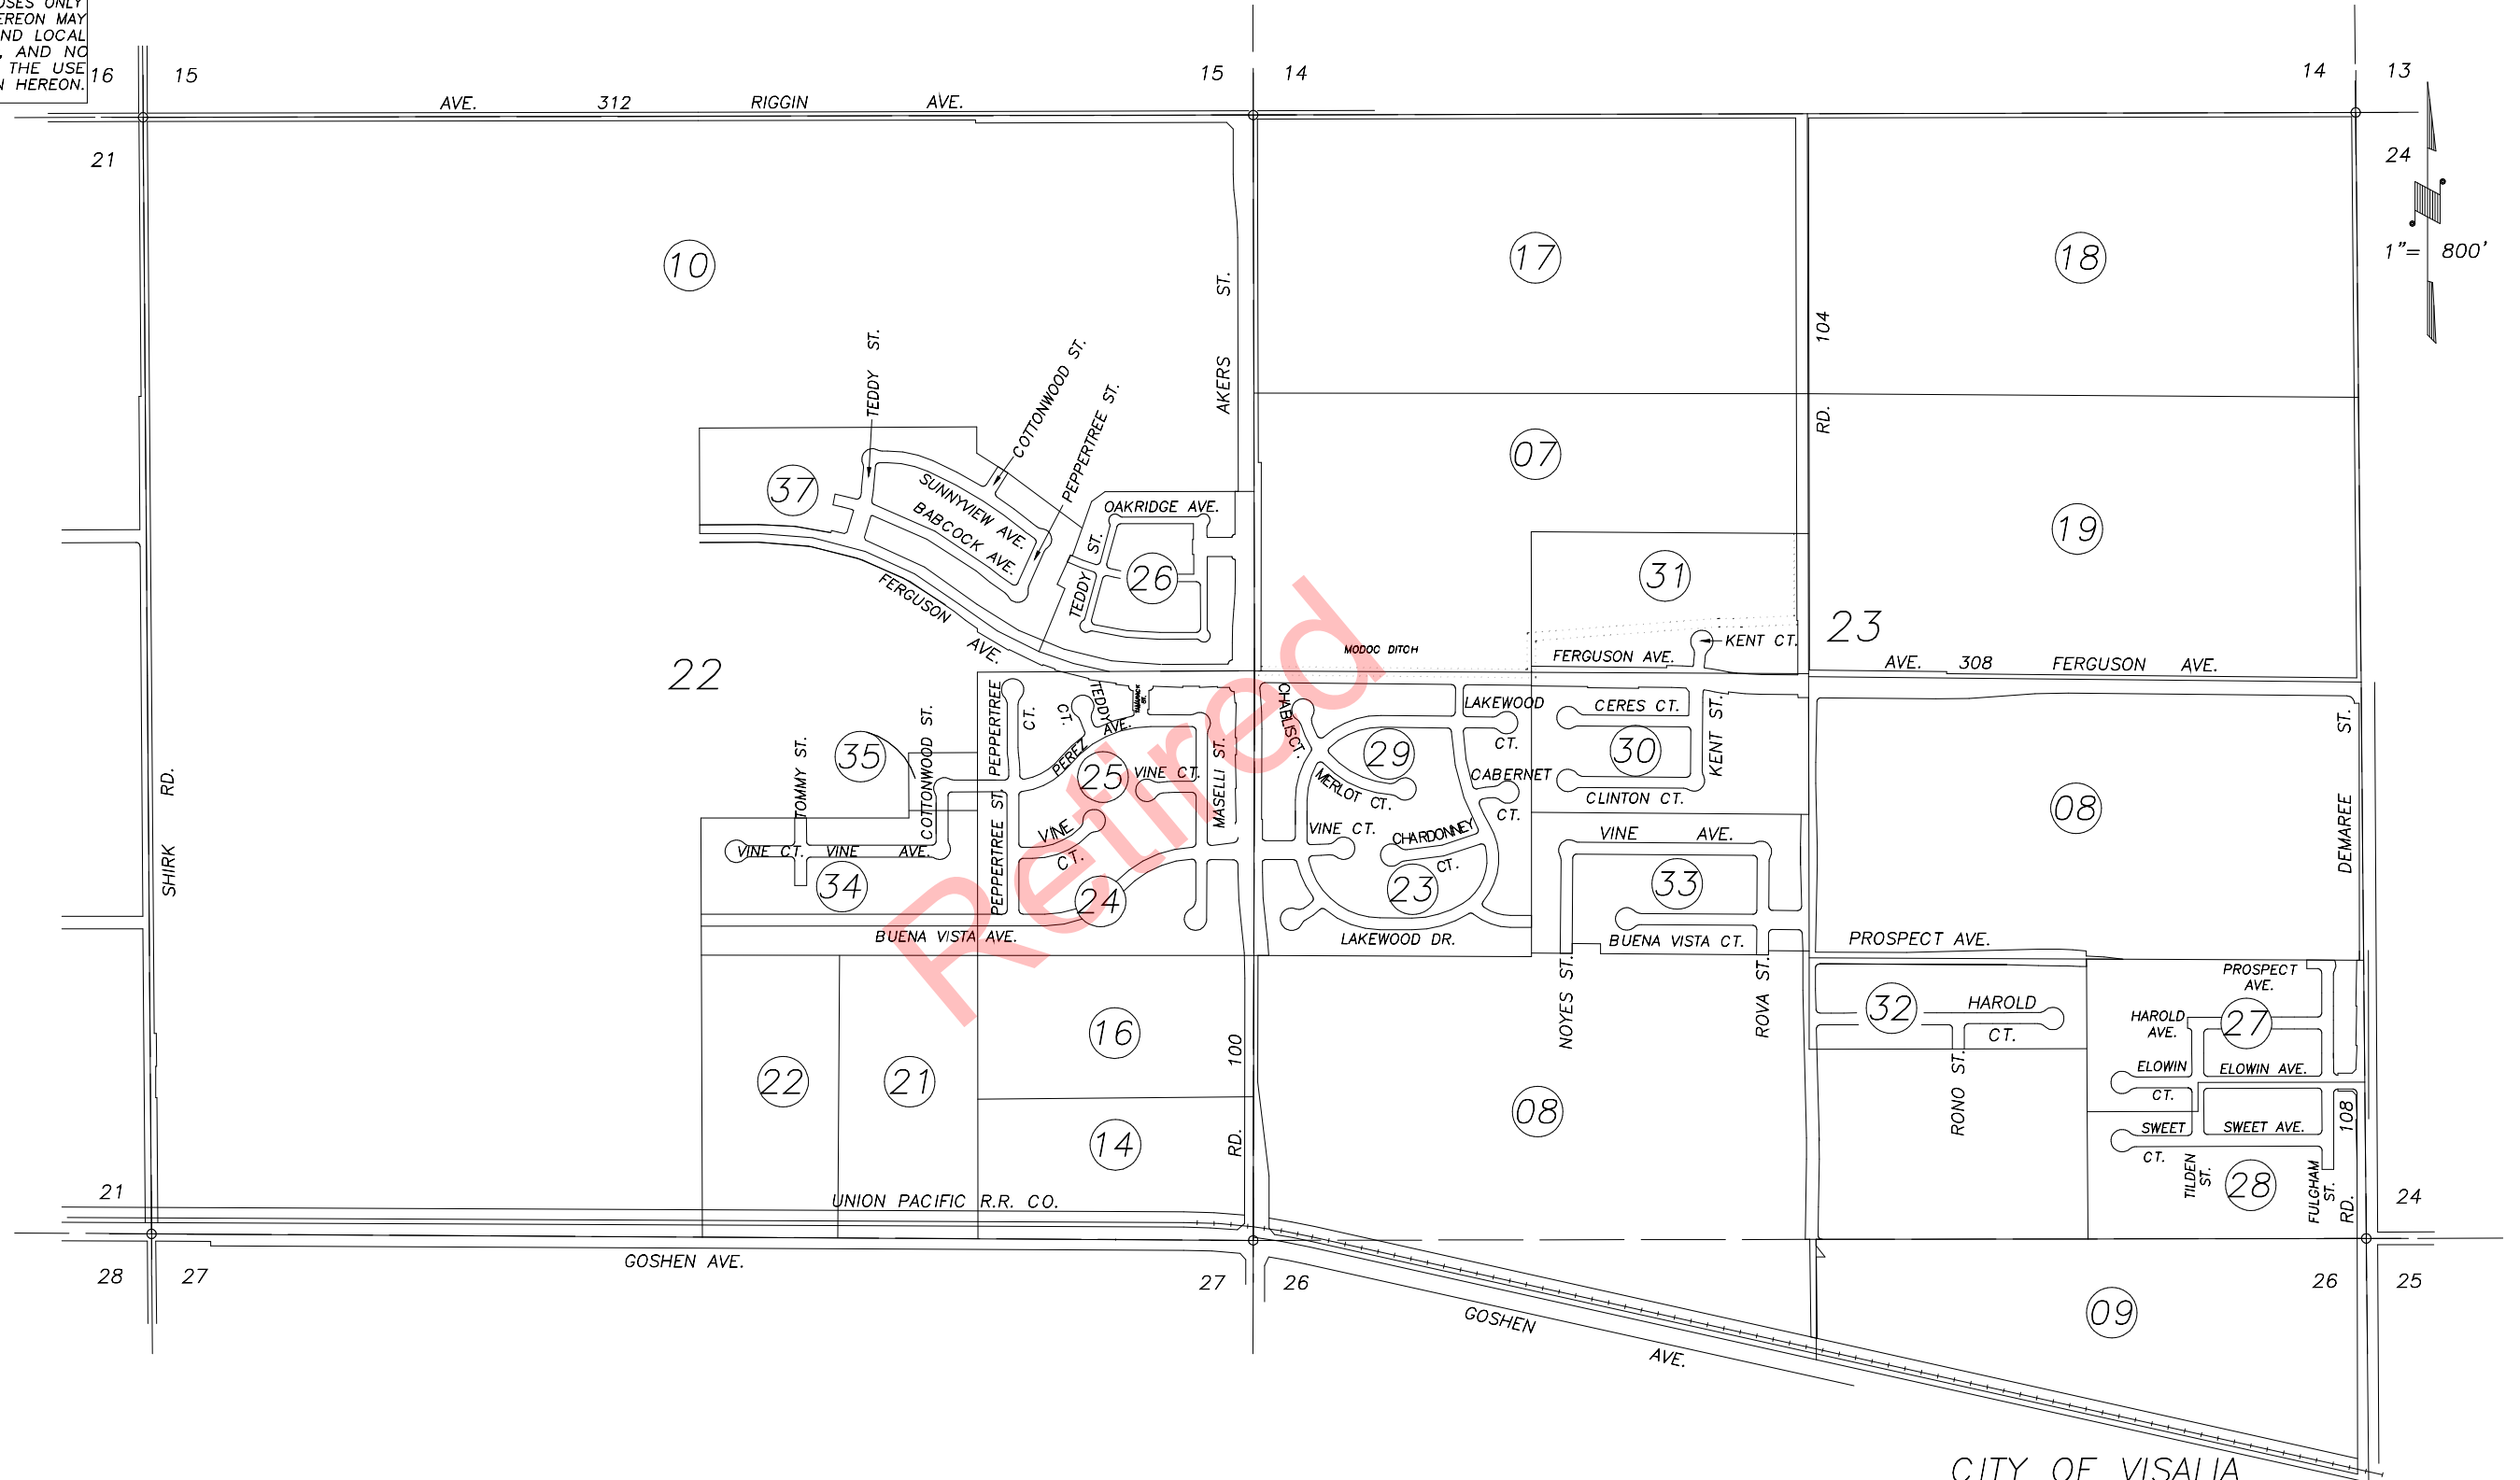

DISCLAIMER

THIS MAP WAS PREPARED FOR LOCAL PROPERTY ASSESSMENT PURPOSES ONLY AND THE PARCELS SHOWN HEREON MAY NOT COMPLY WITH STATE AND LOCAL SUBDIVISION ORDINANCES, AND NO LIABILITY IS ASSUMED FOR THE USE OF THE INFORMATION SHOWN HEREON.

SEC. 22, 23 & POR. 26, T.18 S., R.25 E., M.D.B.& M.

077-INDEX 2

| | | | |
|--------------|------------|-----|------|
| FERGUSON AVE | 11/26/2001 | KMS | TECH |
| REVISION | DATE | | |

CITY OF VISALIA
ASSESSOR'S MAPS BK. 077 , PG. INDEX 2
COUNTY OF TULARE, CALIF.

NOTE: Assessor's Block Numbers Shown in Ellipses
Assessor's Parcel Numbers Shown in Circles