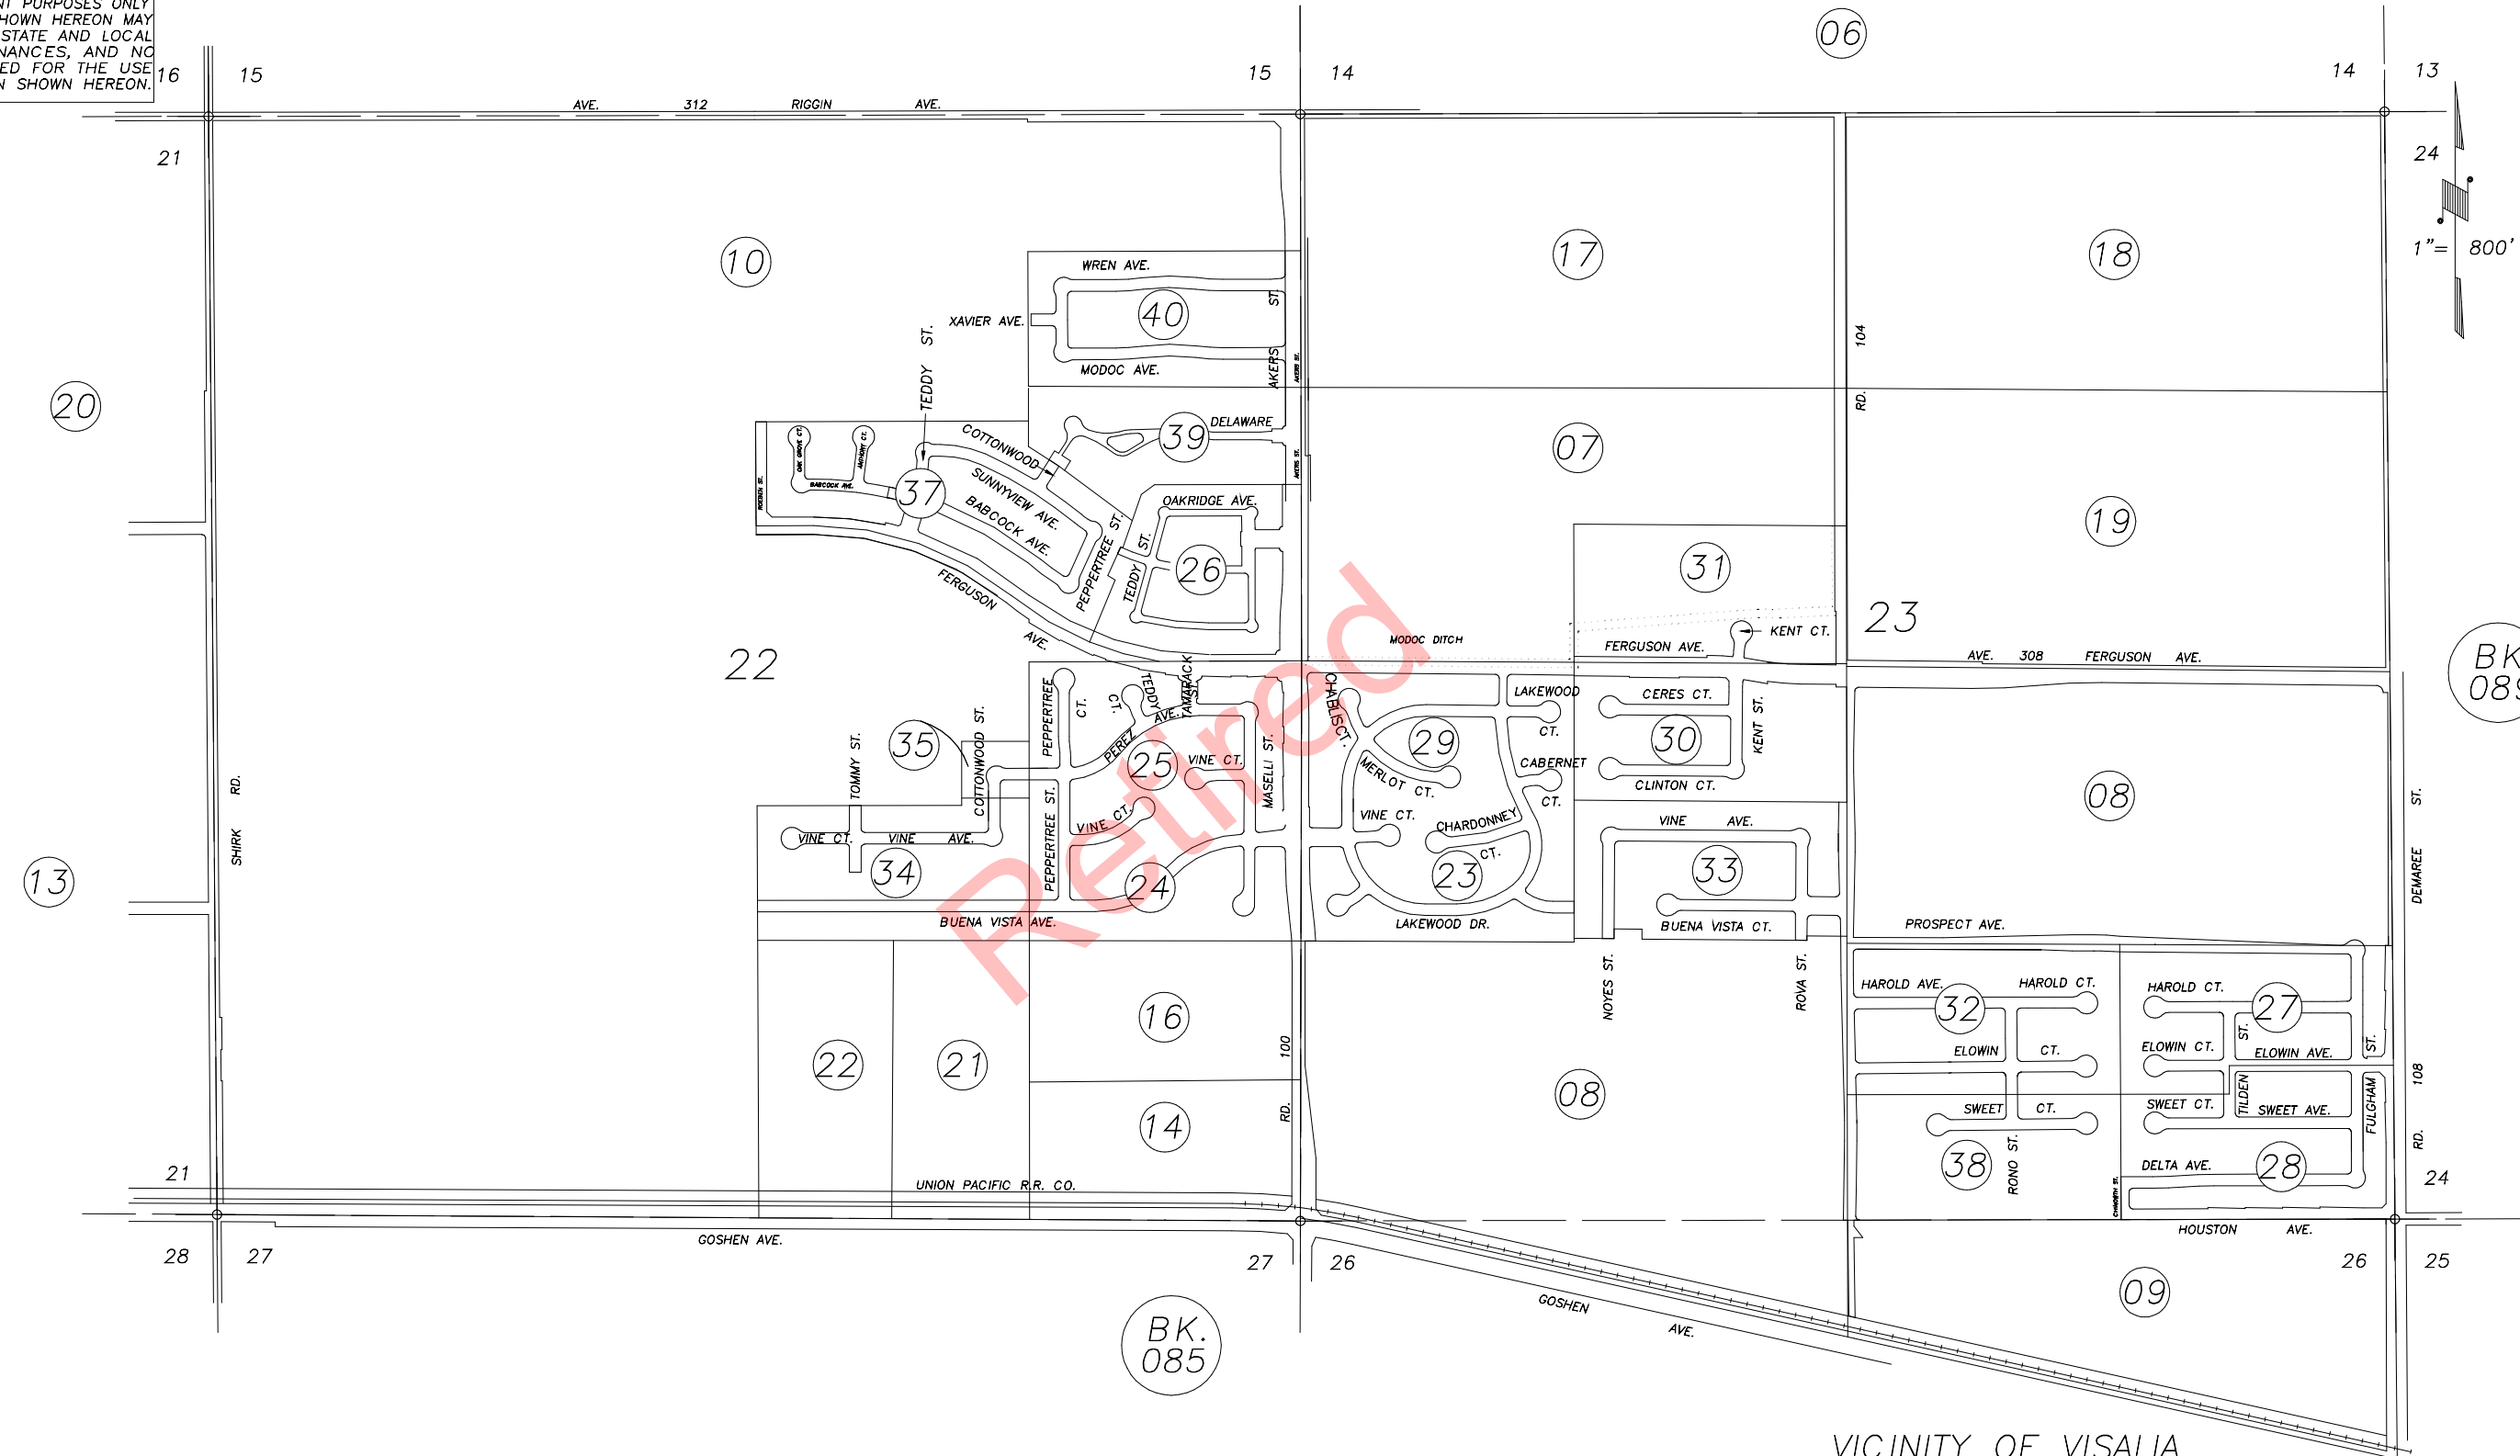

DISCLAIMER
 THIS MAP WAS PREPARED FOR LOCAL PROPERTY ASSESSMENT PURPOSES ONLY AND THE PARCELS SHOWN HEREON MAY NOT COMPLY WITH STATE AND LOCAL SUBDIVISION ORDINANCES, AND NO LIABILITY IS ASSUMED FOR THE USE OF THE INFORMATION SHOWN HEREON.

SEC.22, 23 & POR. 26, T.18S., R.24E., M.D.B.&M.

077-INDEX 2

VICINITY OF VISALIA
 ASSESSOR'S MAPS BK.077 , PG. INDEX 2
 COUNTY OF TULARE, CALIFORNIA, U.S.A.

NOTE: Assessor's Parcel Numbers Shown in Circles
 Assessor's Block Numbers Shown in Ellipses