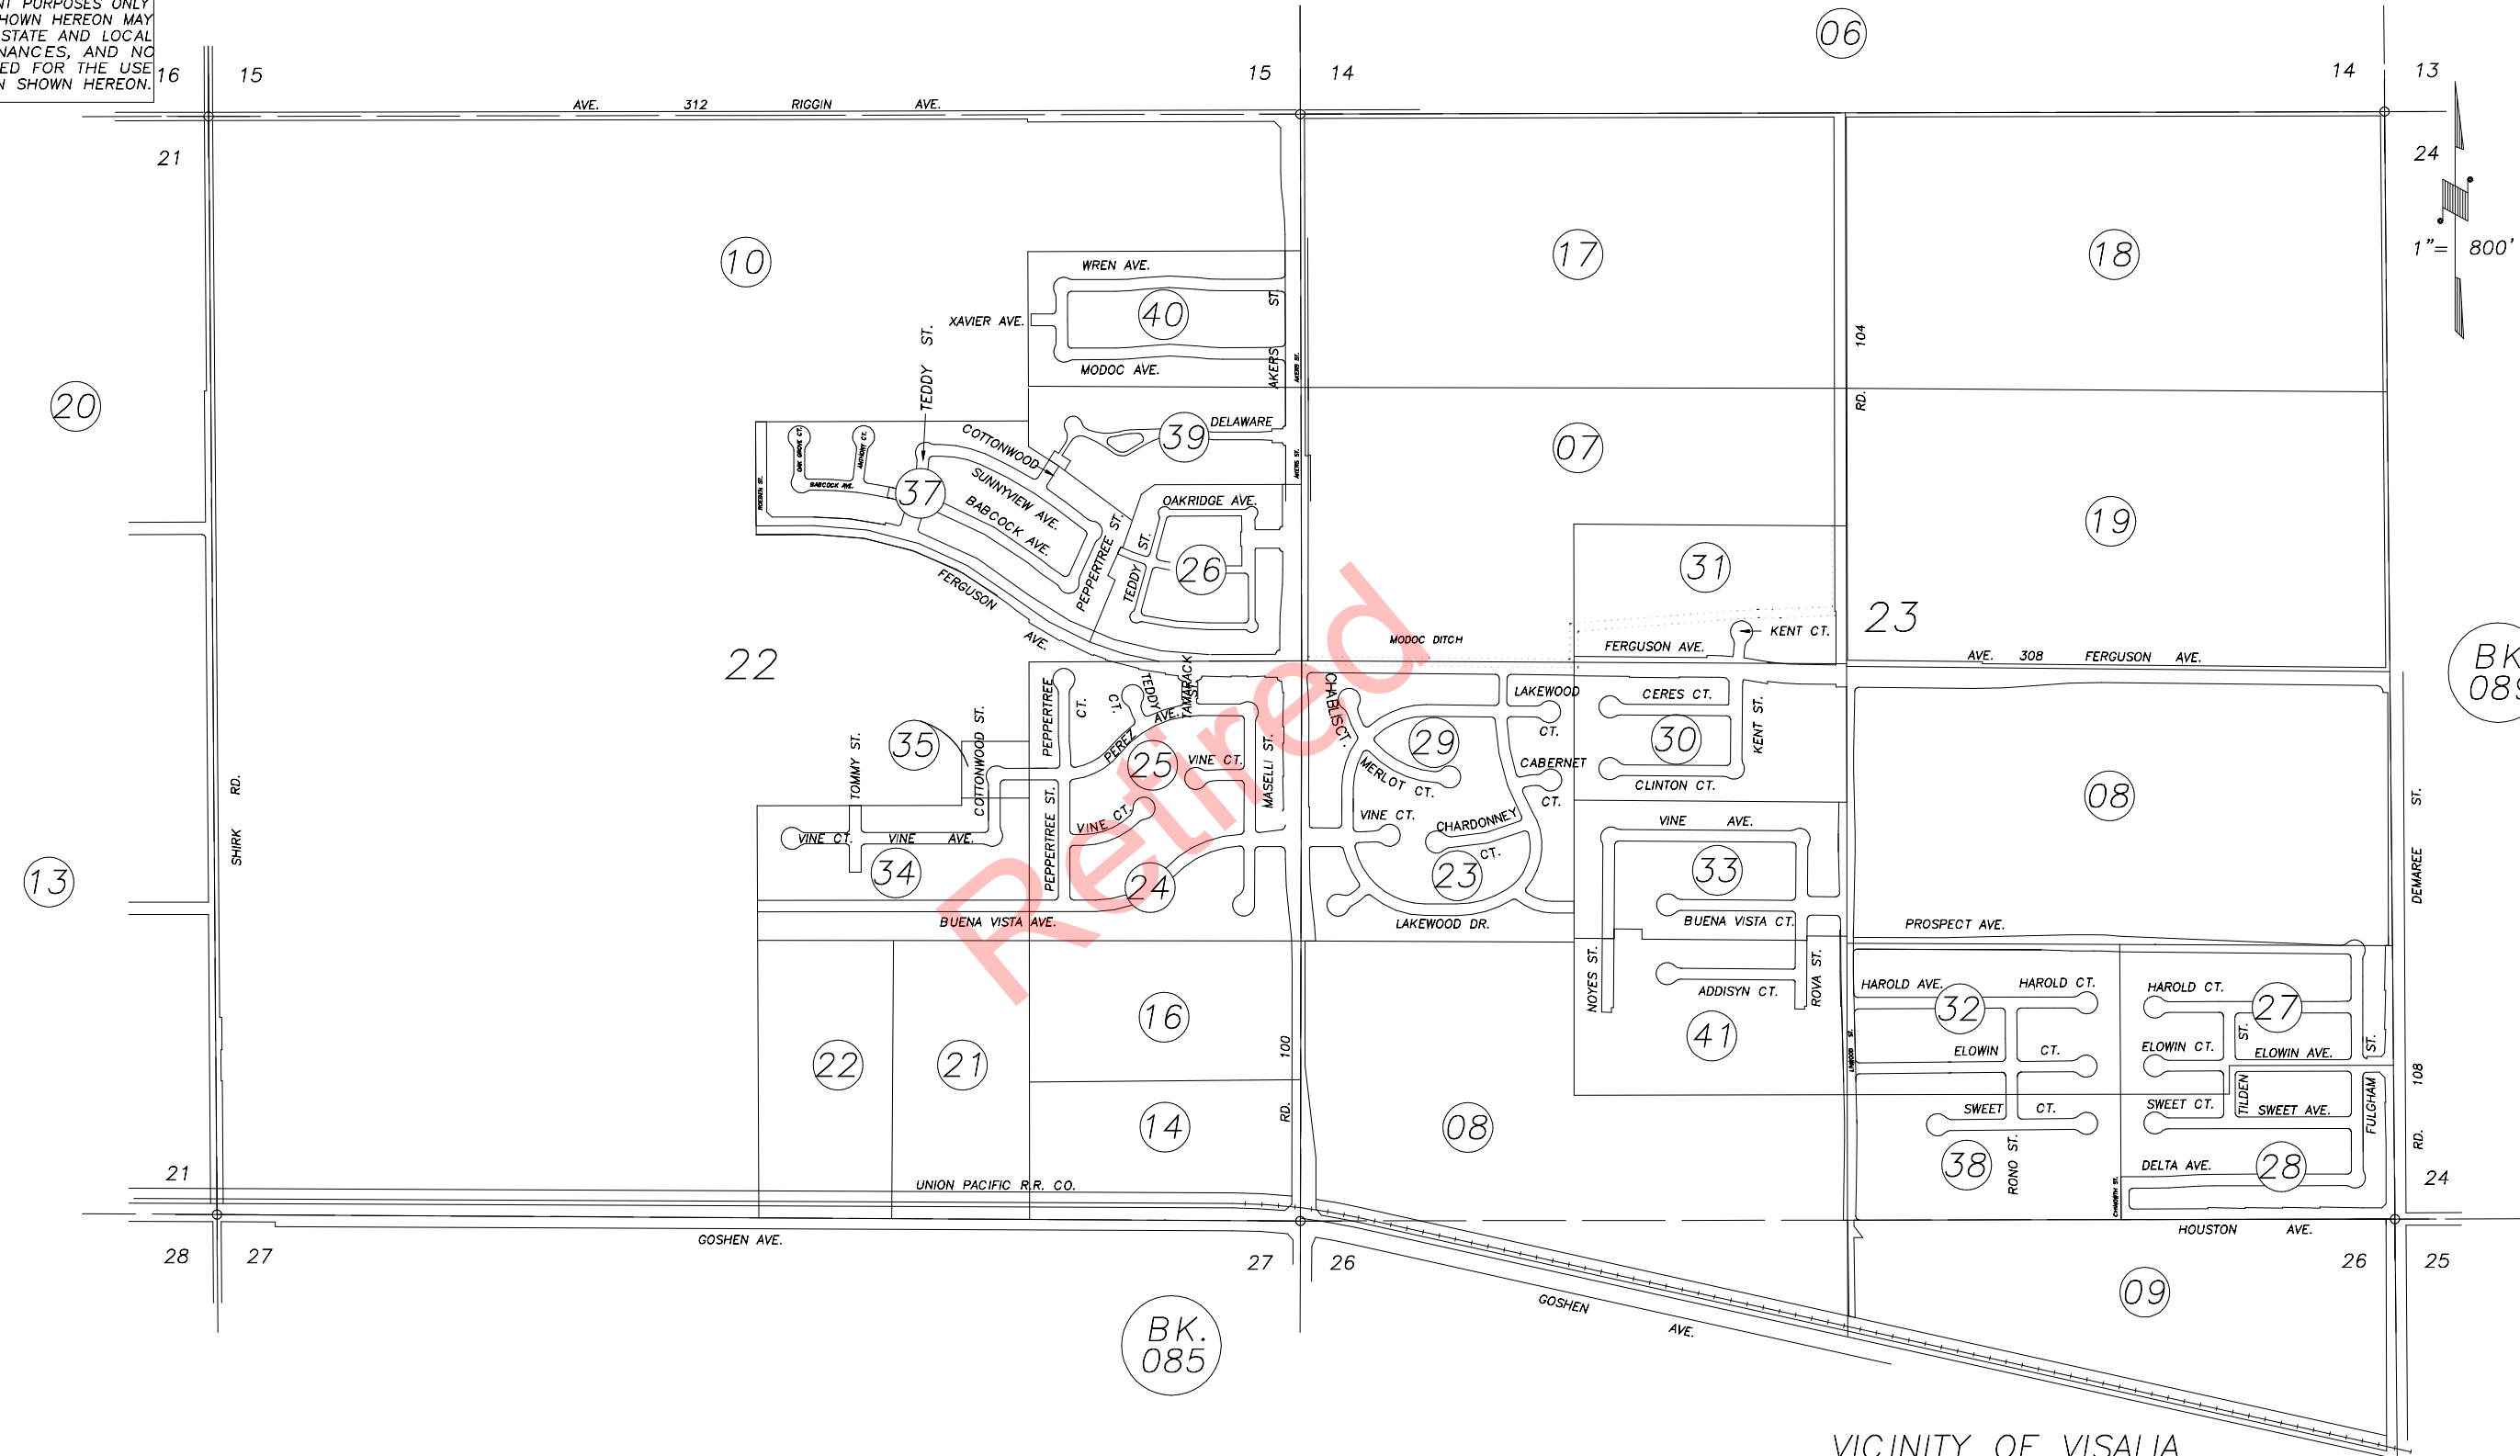

DISCLAIMER
 THIS MAP WAS PREPARED FOR LOCAL PROPERTY ASSESSMENT PURPOSES ONLY AND THE PARCELS SHOWN HEREON MAY NOT COMPLY WITH STATE AND LOCAL SUBDIVISION ORDINANCES, AND NO LIABILITY IS ASSUMED FOR THE USE OF THE INFORMATION SHOWN HEREON.

SEC.22, 23 & POR. 26, T.18S., R.24E., M.D.B.&M.

077-INDEX 2

BK. 089

BK. 085

VICINITY OF VISALIA
 ASSESSOR'S MAPS BK.077 , PG. INDEX 2
 COUNTY OF TULARE, CALIFORNIA, U.S.A.

NOTE: Assessor's Parcel Numbers Shown in Circles 1 123
 Assessor's Block Numbers Shown in Ellipses