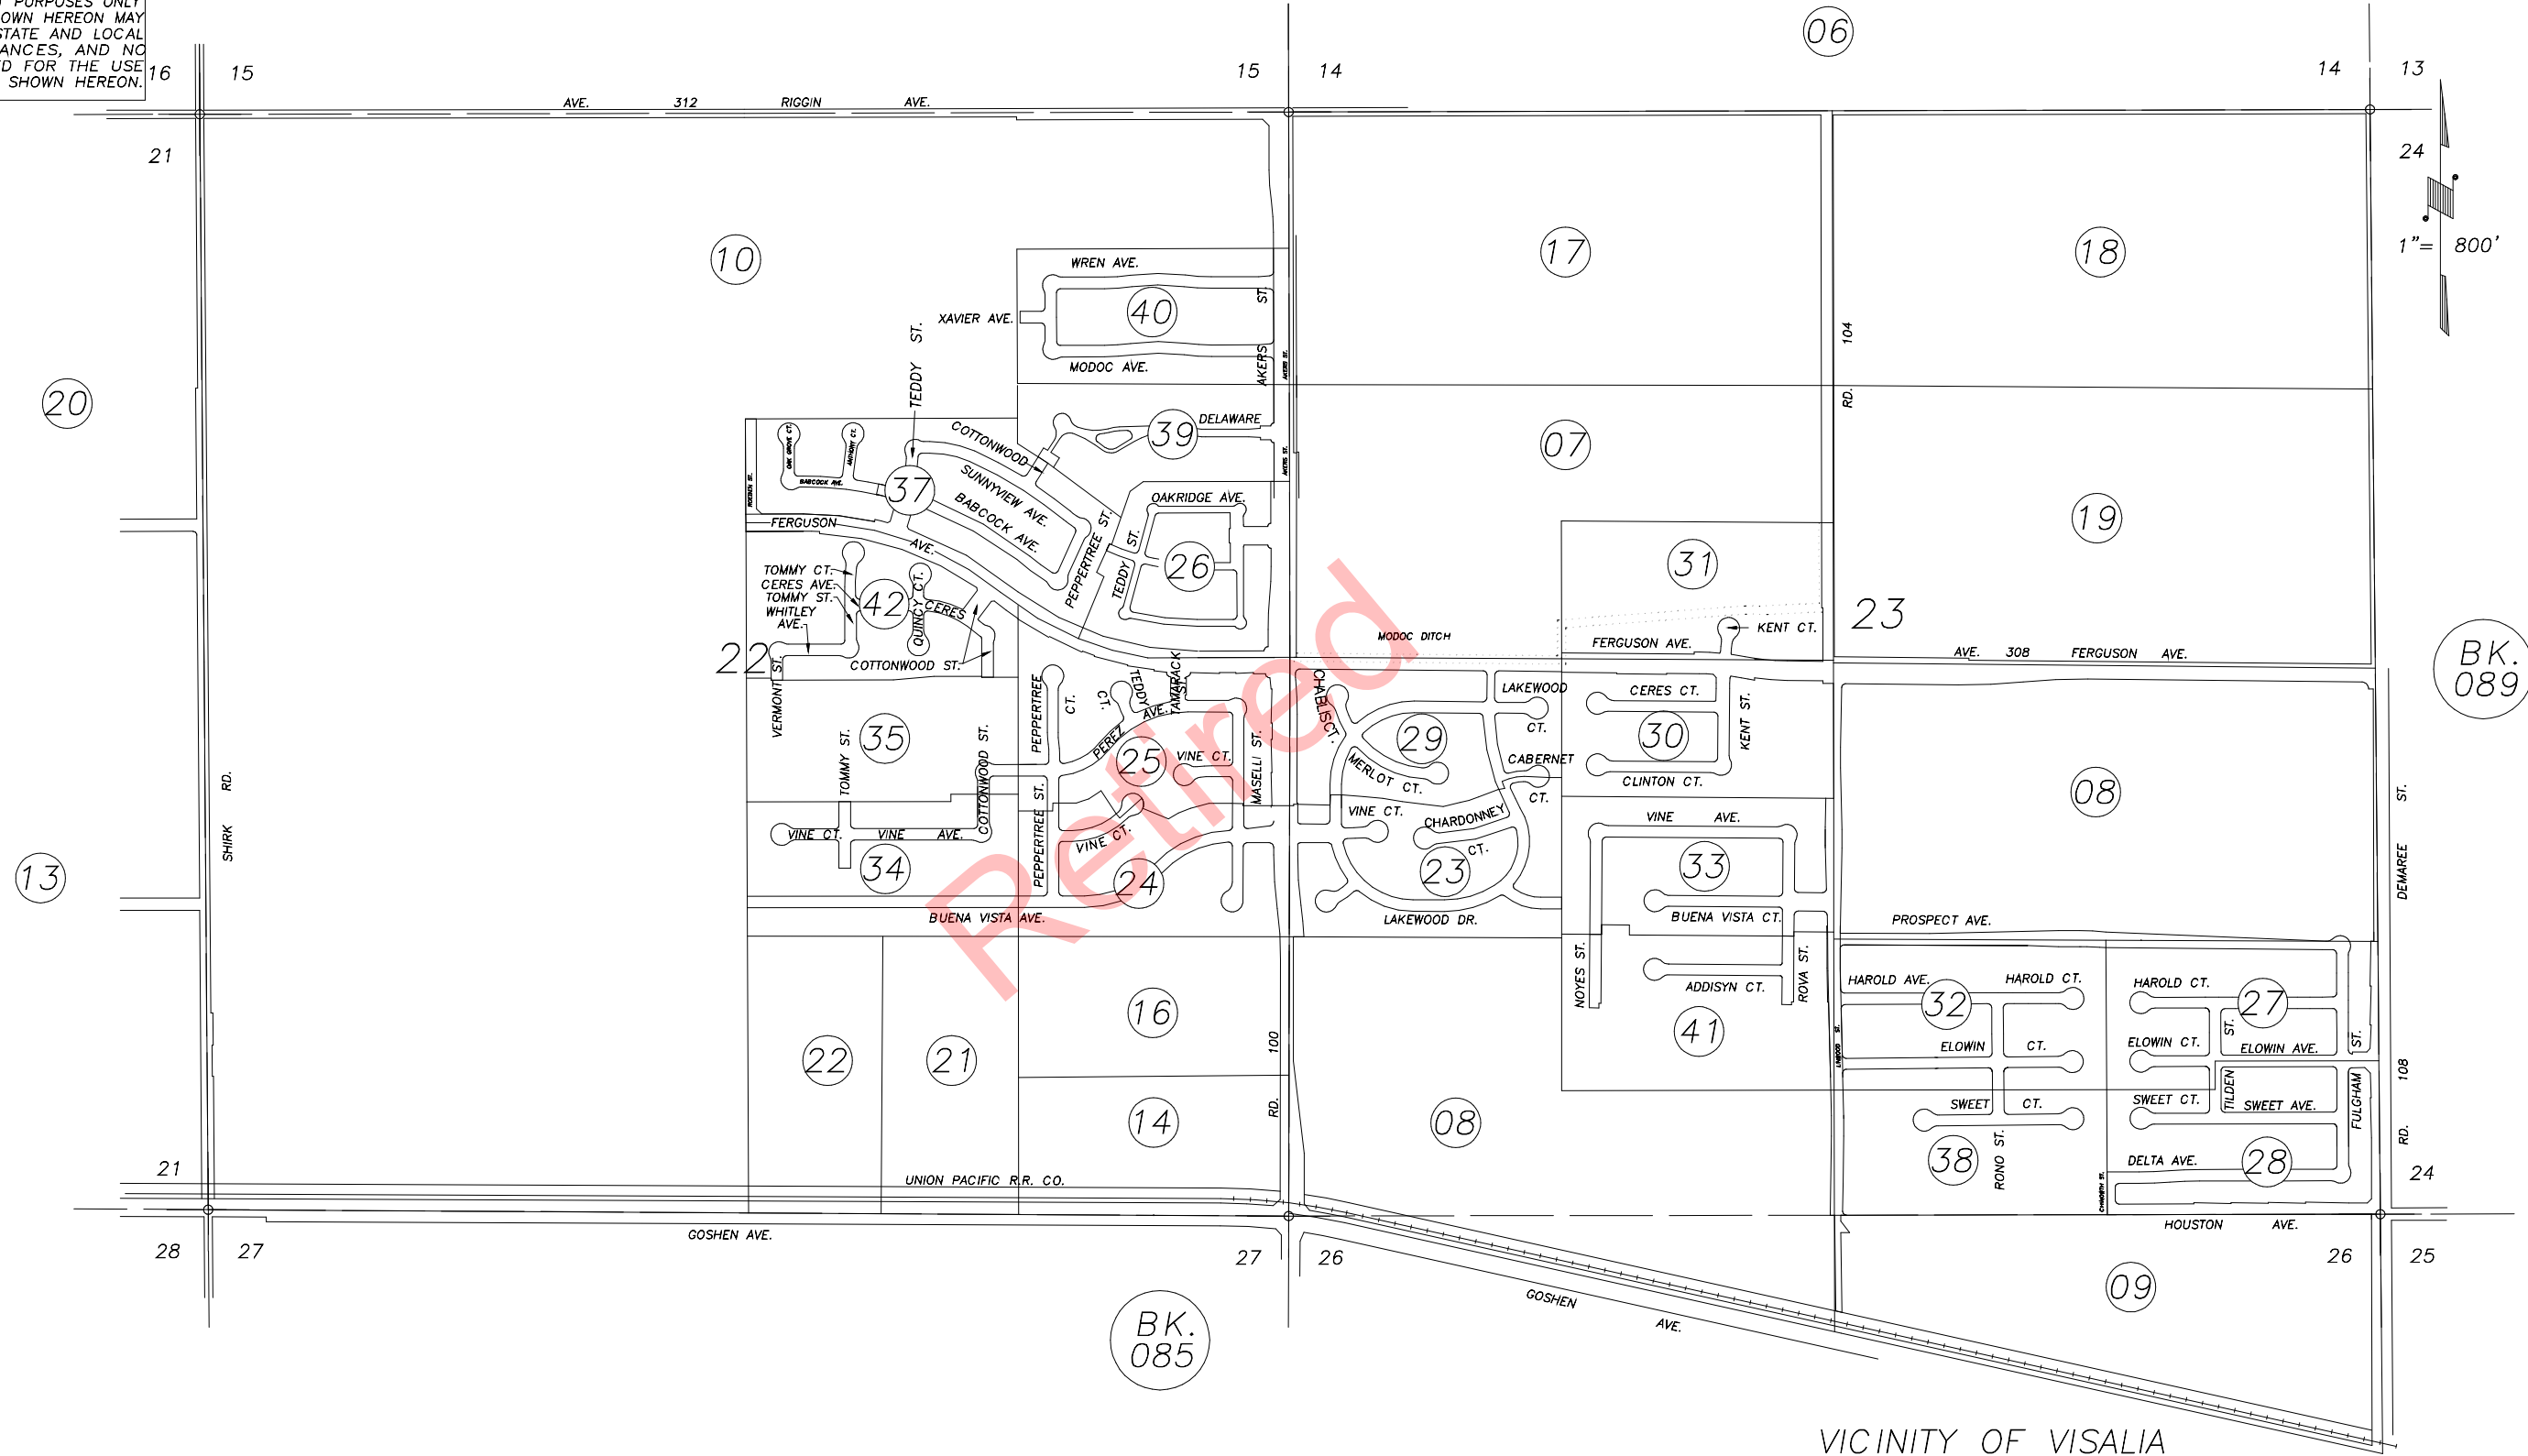

DISCLAIMER
 THIS MAP WAS PREPARED FOR LOCAL PROPERTY ASSESSMENT PURPOSES ONLY AND THE PARCELS SHOWN HEREON MAY NOT COMPLY WITH STATE AND LOCAL SUBDIVISION ORDINANCES, AND NO LIABILITY IS ASSUMED FOR THE USE OF THE INFORMATION SHOWN HEREON.

SEC.22, 23 & POR. 26, T.18S., R.24E., M.D.B.&M.

077-INDEX 2

BK. 085

BK. 089

VICINITY OF VISALIA
 ASSESSOR'S MAPS BK.077 , PGINDEX 2
 COUNTY OF TULARE, CALIFORNIA, U.S.A.

NOTE: Assessor's Parcel Numbers Shown in Circles 1 123 2002-70525 UPDATE 12/17/2002 R/JL
 Assessor's Block Numbers Shown in Ellipses REVISION DATE TECH