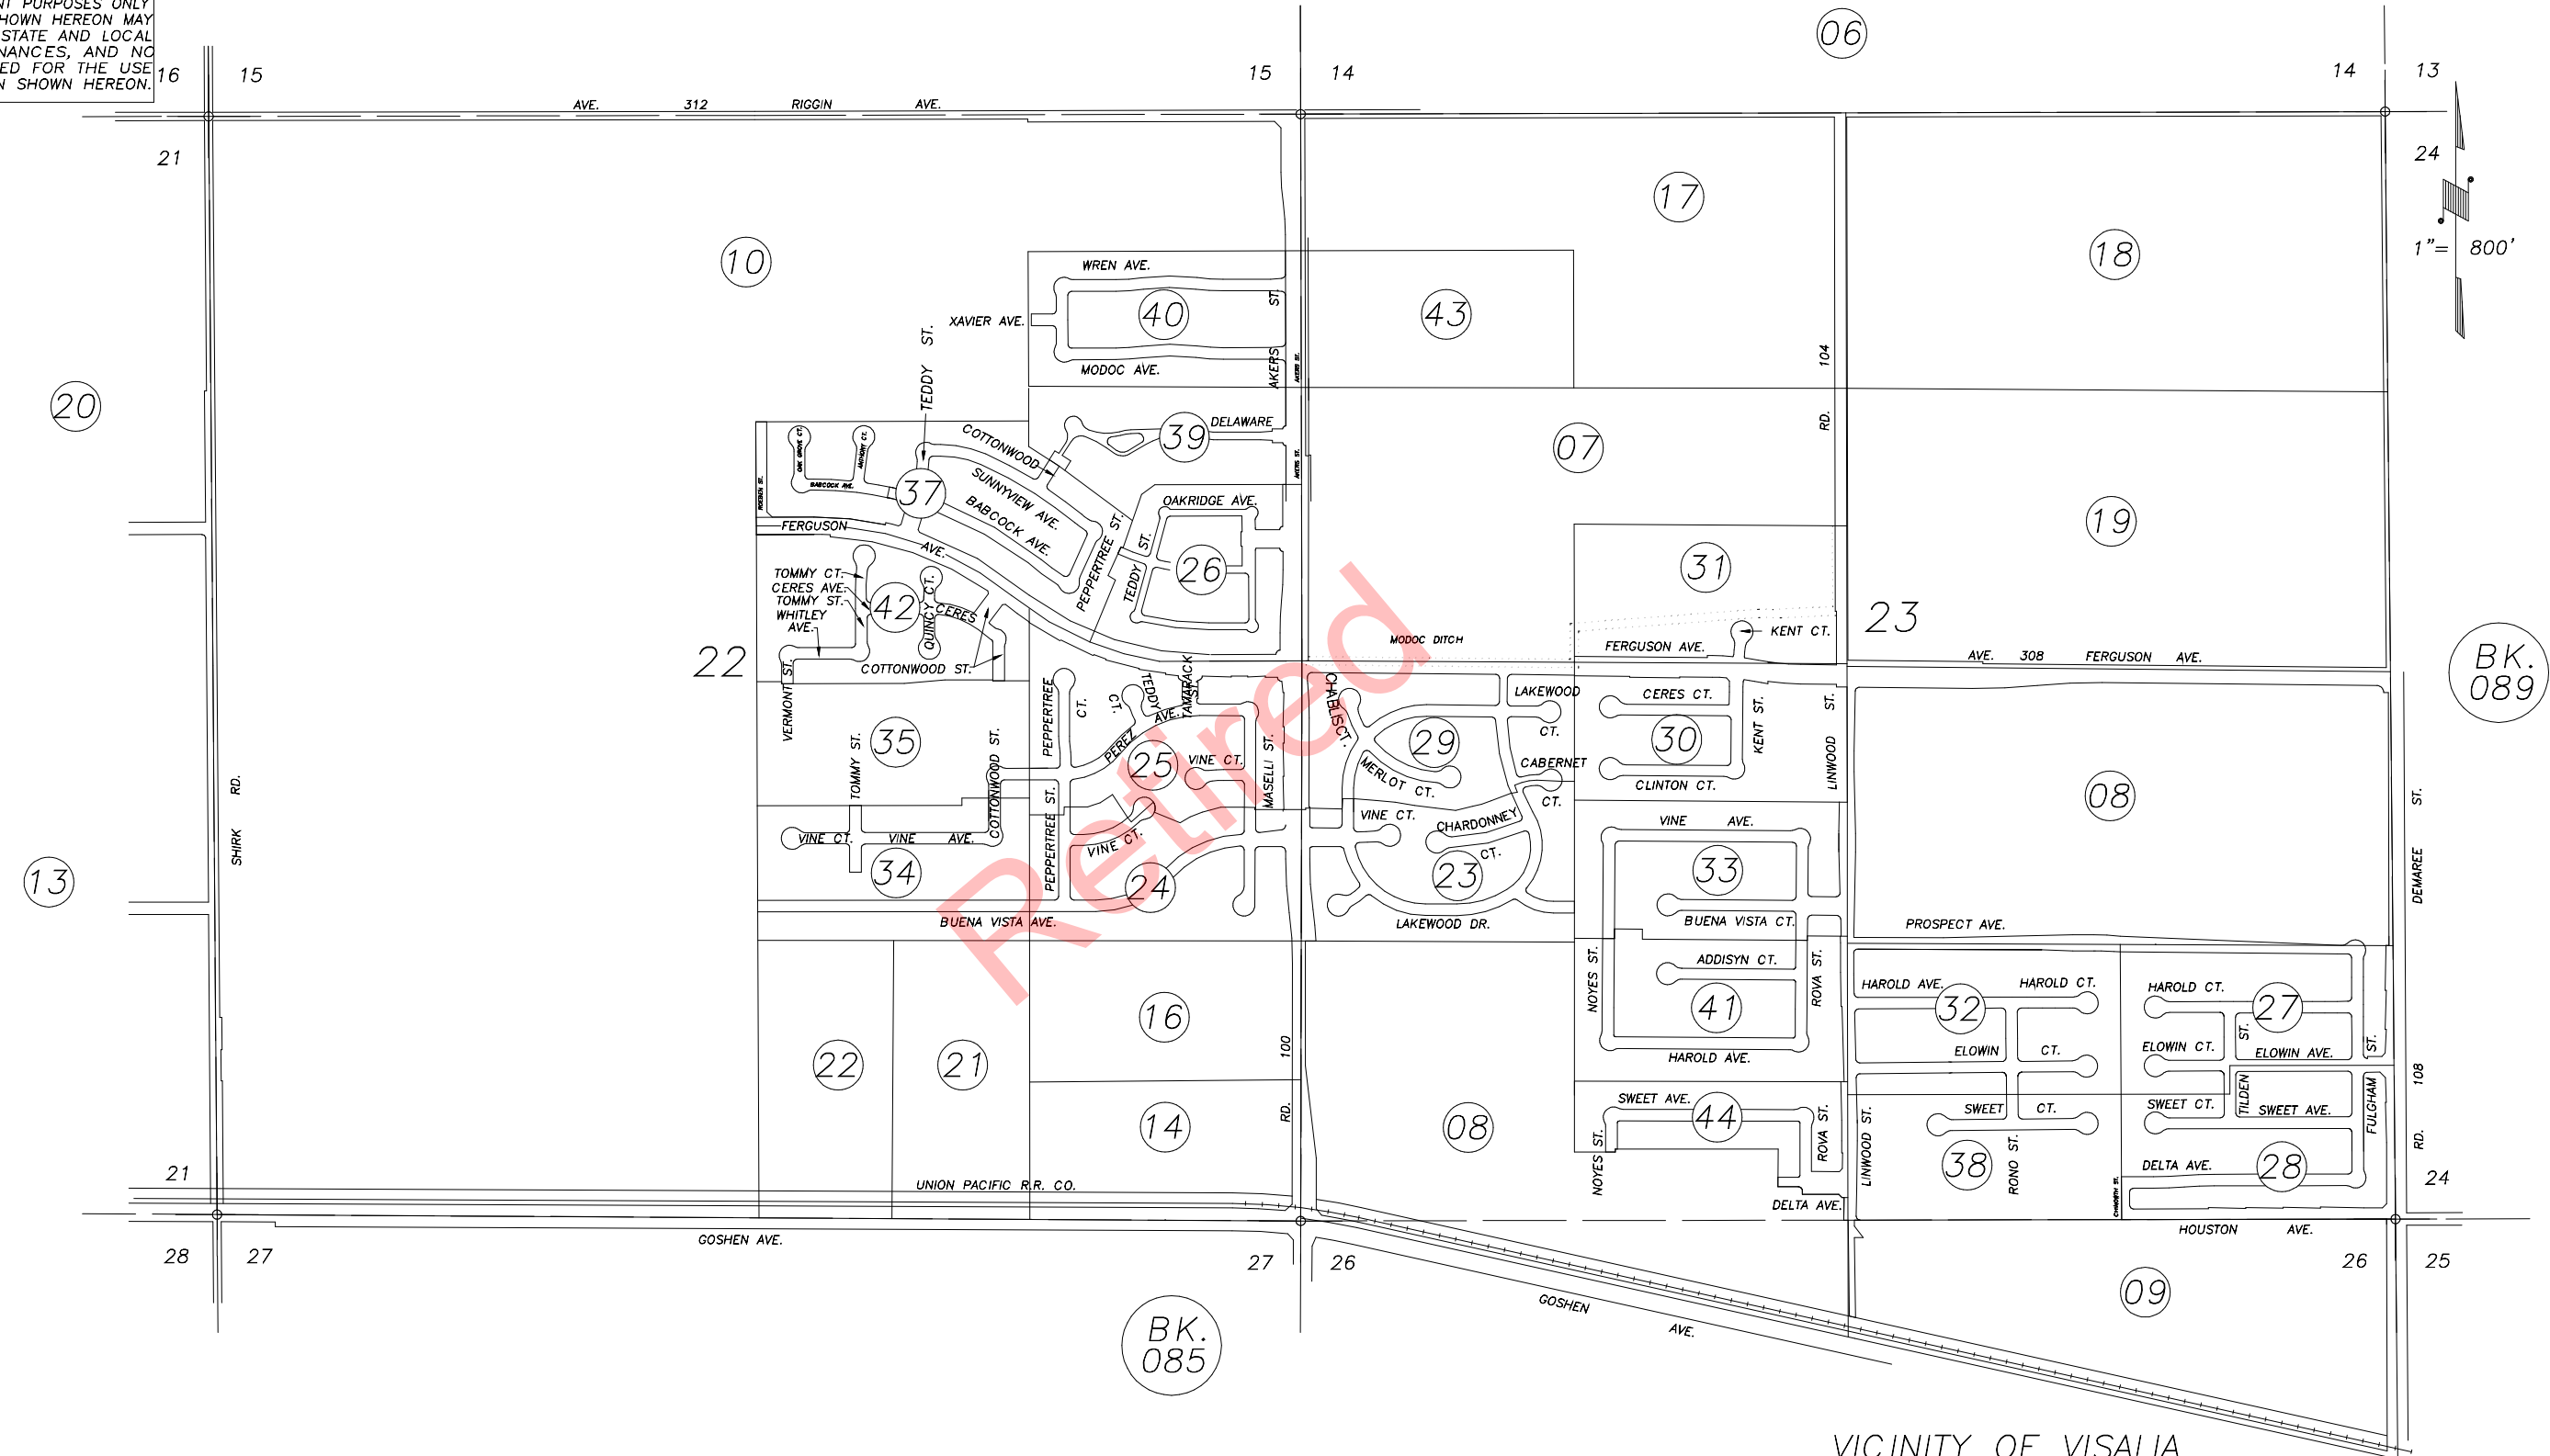

**DISCLAIMER**  
 THIS MAP WAS PREPARED FOR LOCAL PROPERTY ASSESSMENT PURPOSES ONLY AND THE PARCELS SHOWN HEREON MAY NOT COMPLY WITH STATE AND LOCAL SUBDIVISION ORDINANCES, AND NO LIABILITY IS ASSUMED FOR THE USE OF THE INFORMATION SHOWN HEREON.

SEC.22, 23 & POR. 26, T.18S., R.24E., M.D.B.&M.

077-INDEX 2

BK. 085

BK. 089

VICINITY OF VISALIA  
 ASSESSOR'S MAPS BK.077 , PGINDEX 2  
 COUNTY OF TULARE, CALIFORNIA, U.S.A.

NOTE: Assessor's Parcel Numbers Shown in Circles 1 123 Assessor's Block Numbers Shown in Ellipses