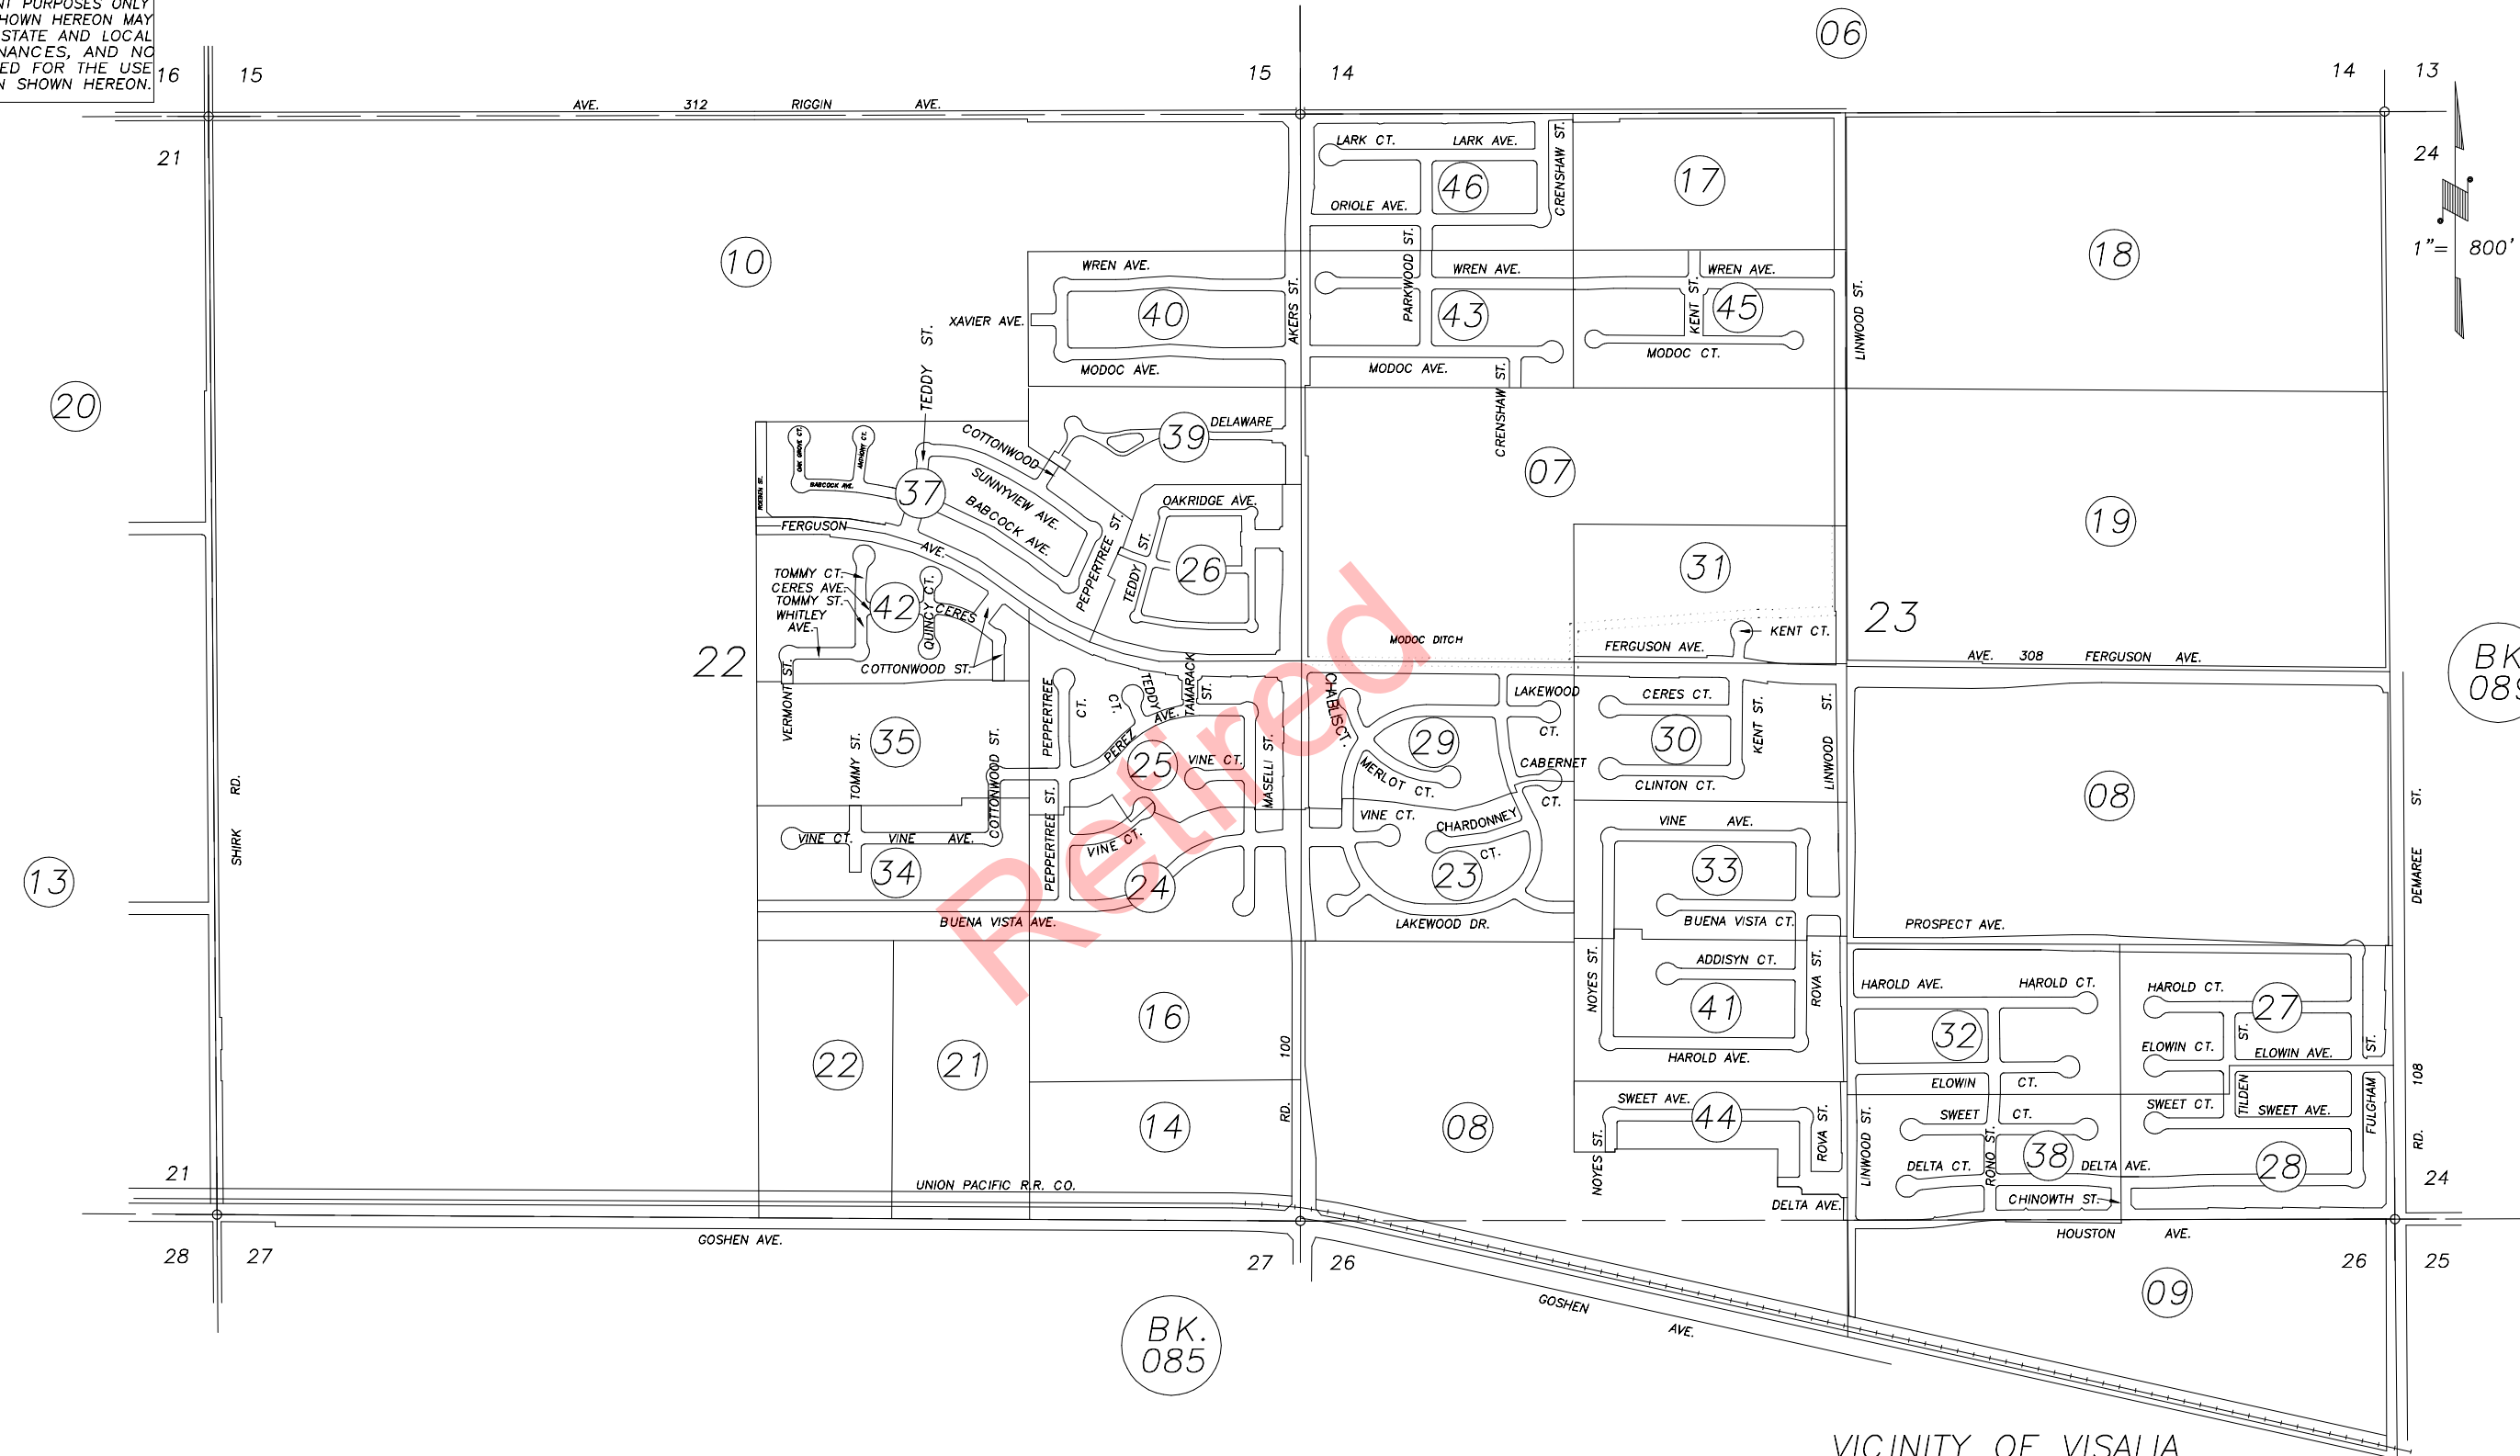

**DISCLAIMER**  
 THIS MAP WAS PREPARED FOR LOCAL PROPERTY ASSESSMENT PURPOSES ONLY AND THE PARCELS SHOWN HEREON MAY NOT COMPLY WITH STATE AND LOCAL SUBDIVISION ORDINANCES, AND NO LIABILITY IS ASSUMED FOR THE USE OF THE INFORMATION SHOWN HEREON.

SEC.22, 23 & POR. 26, T.18S., R.24E., M.D.B.&M.

077-INDEX 2

BK. 085

BK. 089

VICINITY OF VISALIA  
 ASSESSOR'S MAPS BK.077 , PG. INDEX 2  
 COUNTY OF TULARE, CALIFORNIA, U.S.A.

NOTE: Assessor's Parcel Numbers Shown in Circles ① 123 Assessor's Block Numbers Shown in Ellipses