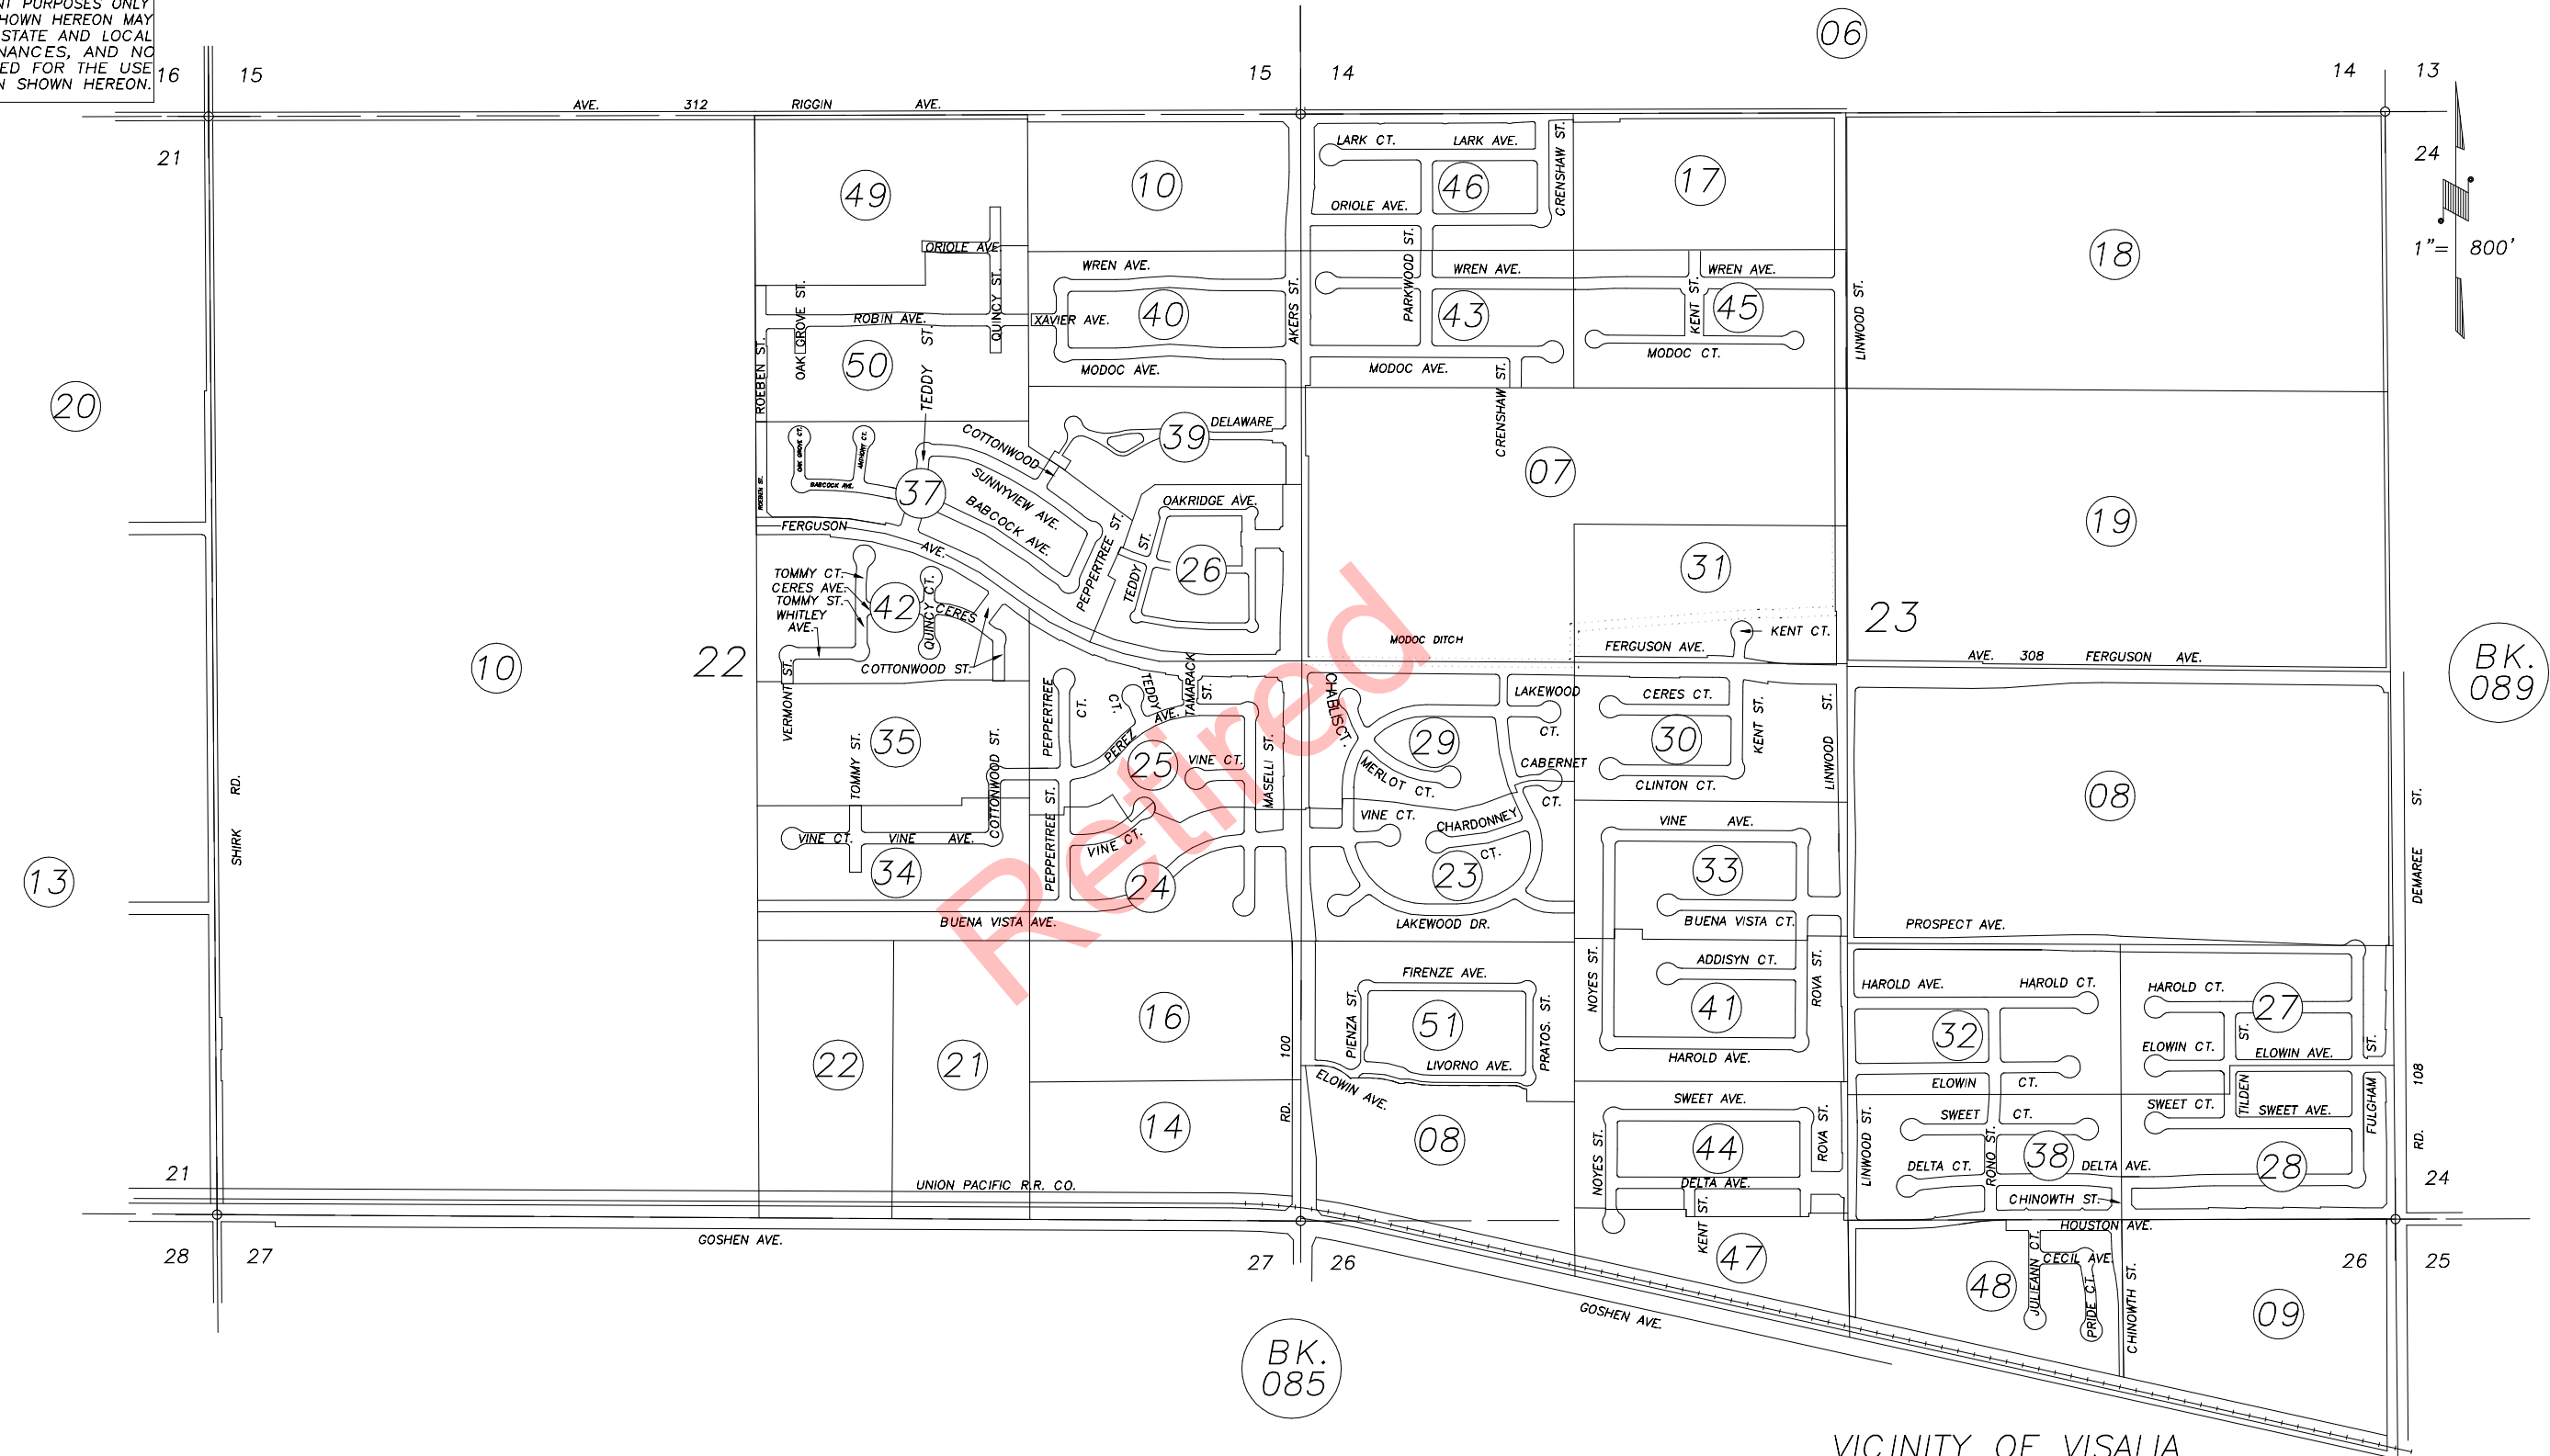

**DISCLAIMER**  
 THIS MAP WAS PREPARED FOR LOCAL PROPERTY ASSESSMENT PURPOSES ONLY AND THE PARCELS SHOWN HEREON MAY NOT COMPLY WITH STATE AND LOCAL SUBDIVISION ORDINANCES, AND NO LIABILITY IS ASSUMED FOR THE USE OF THE INFORMATION SHOWN HEREON.

SEC.22, 23 & POR. 26, T.18S., R.24E., M.D.B.&M.

077-INDEX 2

VICINITY OF VISALIA  
 ASSESSOR'S MAPS BK.077 , PGINDEX 2  
 COUNTY OF TULARE, CALIFORNIA, U.S.A.

NOTE: Assessor's Parcel Numbers Shown in Circles  
 Assessor's Block Numbers Shown in Ellipses

1	123	2004-0134279	01/24/2005	RBP
		REVISION	DATE	TECH