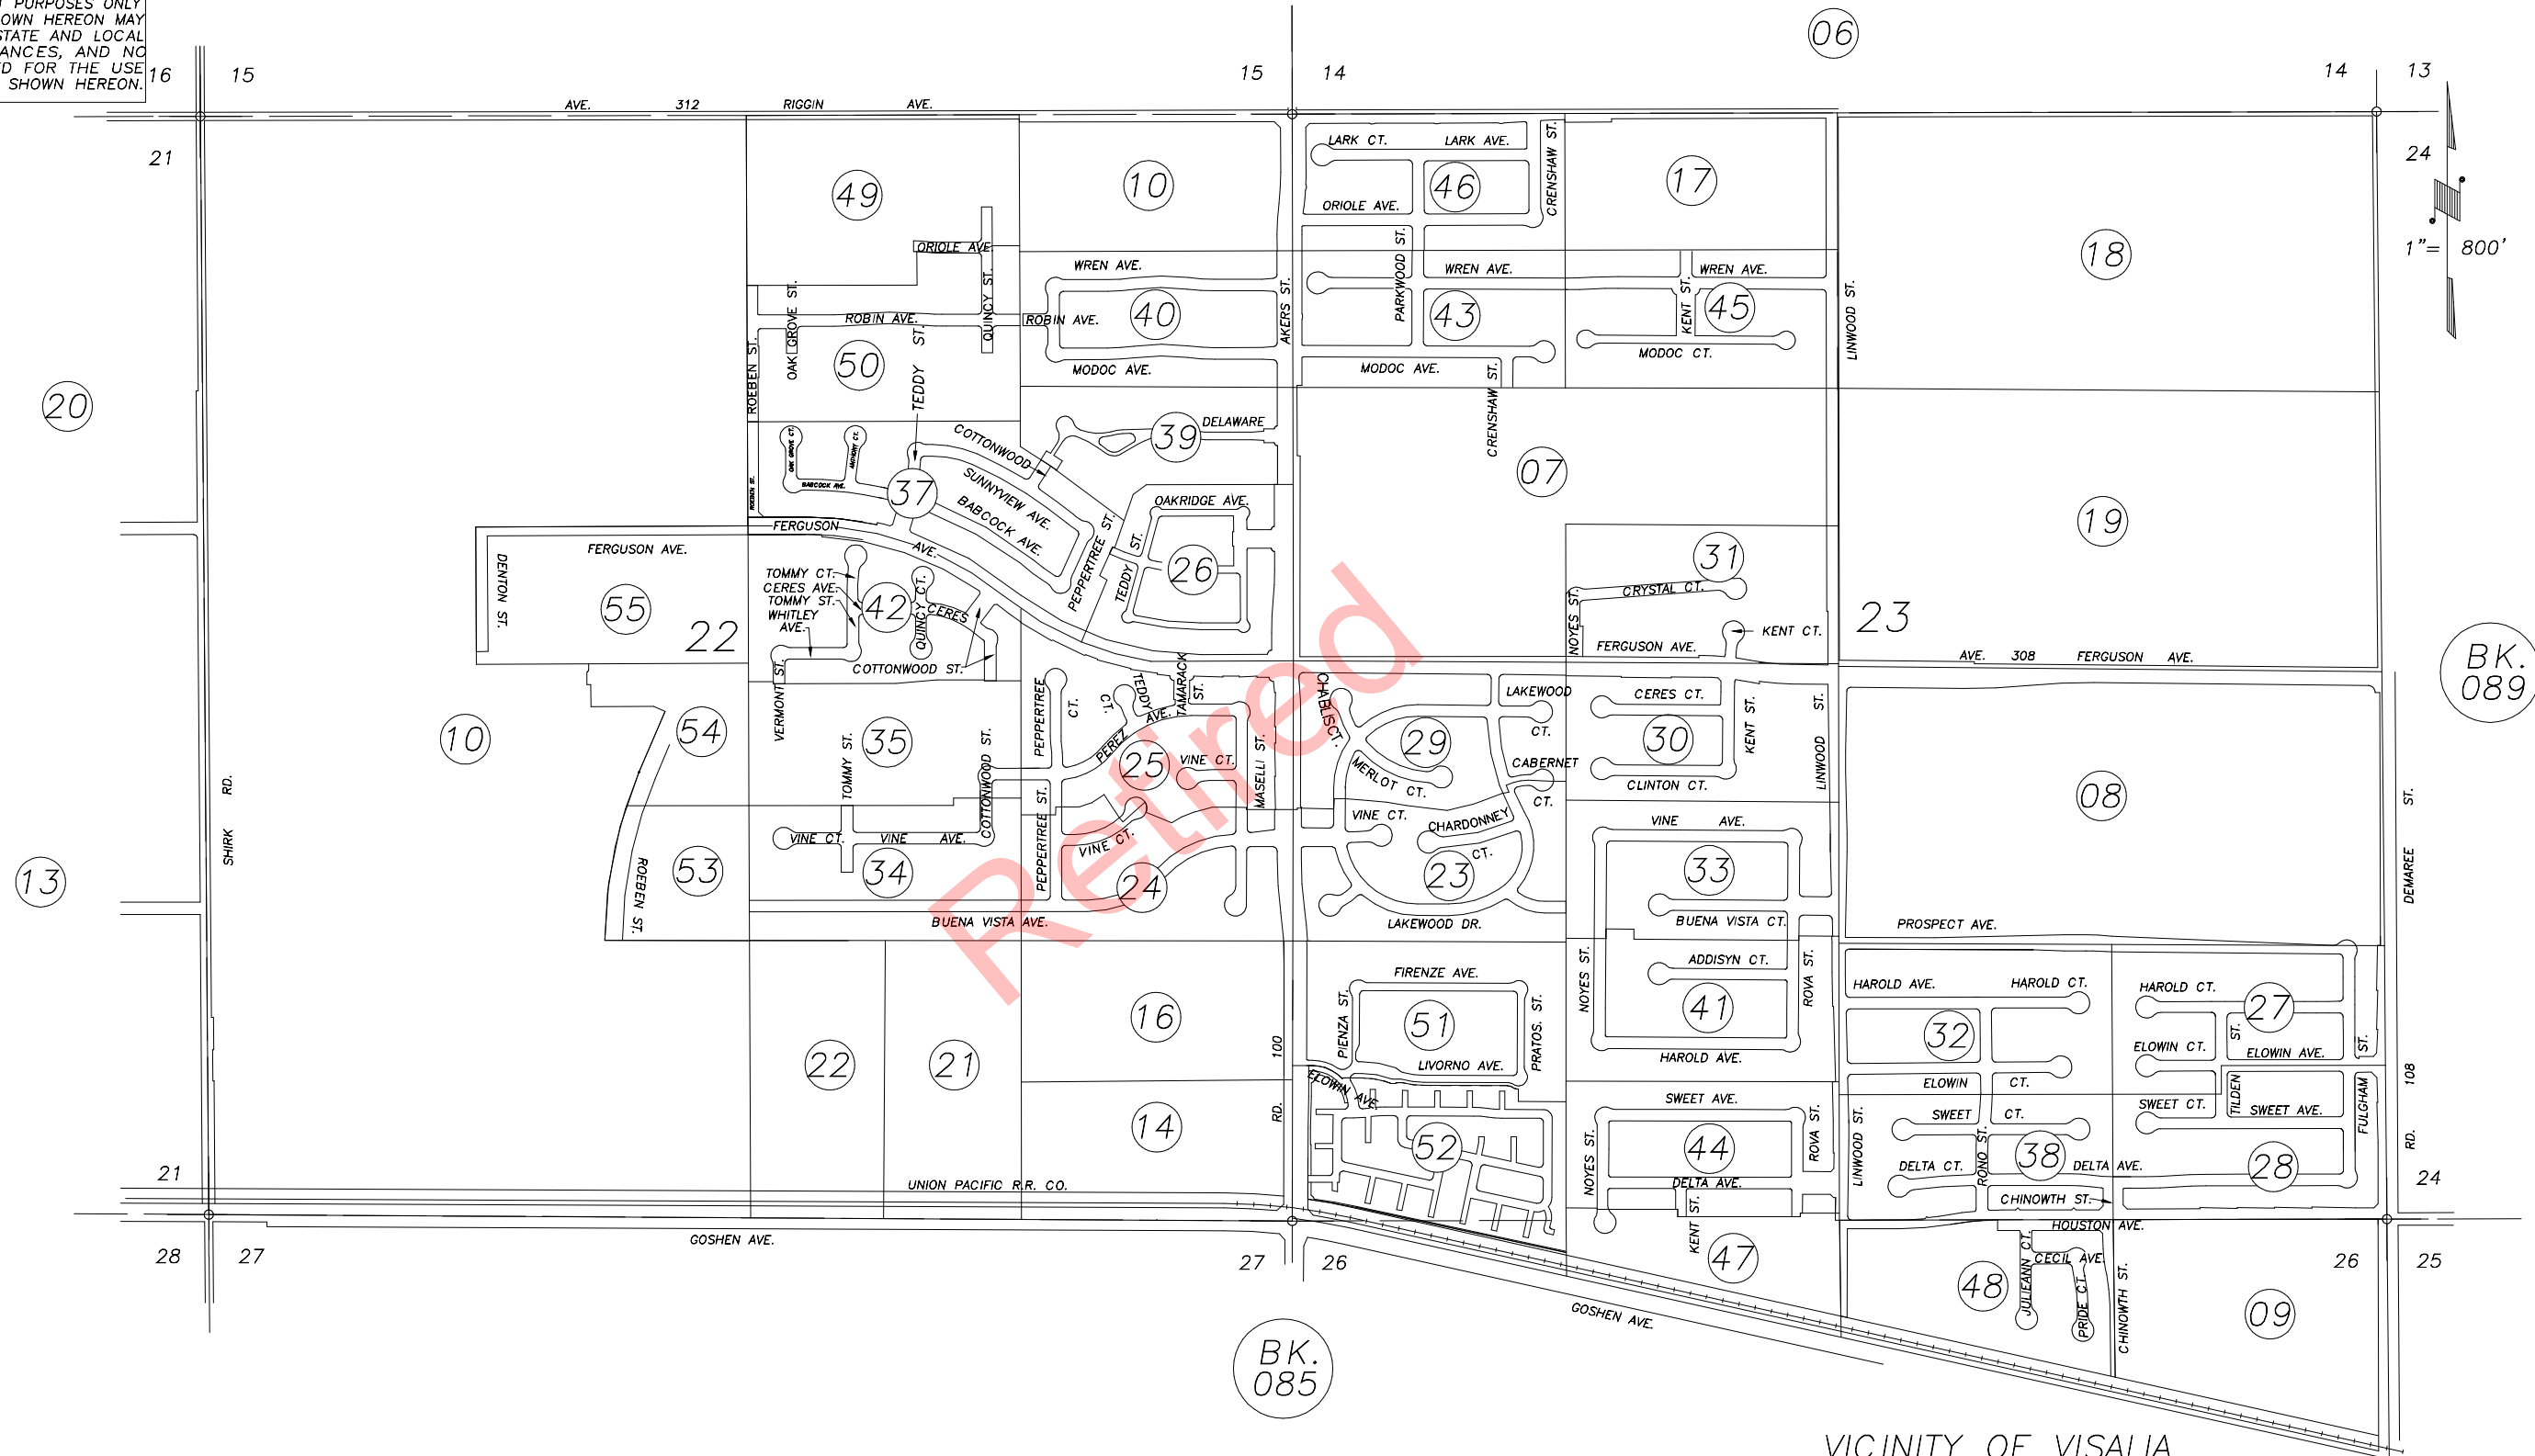

DISCLAIMER

THIS MAP WAS PREPARED FOR LOCAL PROPERTY ASSESSMENT PURPOSES ONLY AND THE PARCELS SHOWN HEREON MAY NOT COMPLY WITH STATE AND LOCAL SUBDIVISION ORDINANCES, AND NO LIABILITY IS ASSUMED FOR THE USE OF THE INFORMATION SHOWN HEREON.

SEC.22, 23 & POR. 26, T.18S., R.24E., M.D.B.&M.

077-INDEX 2

VICINITY OF VISALIA
ASSESSOR'S MAPS BK.077 , PGINDEX 2
COUNTY OF TULARE, CALIFORNIA, U.S.A.

NOTE: Assessor's Parcel Numbers Shown in Circles
Assessor's Block Numbers Shown in Ellipses